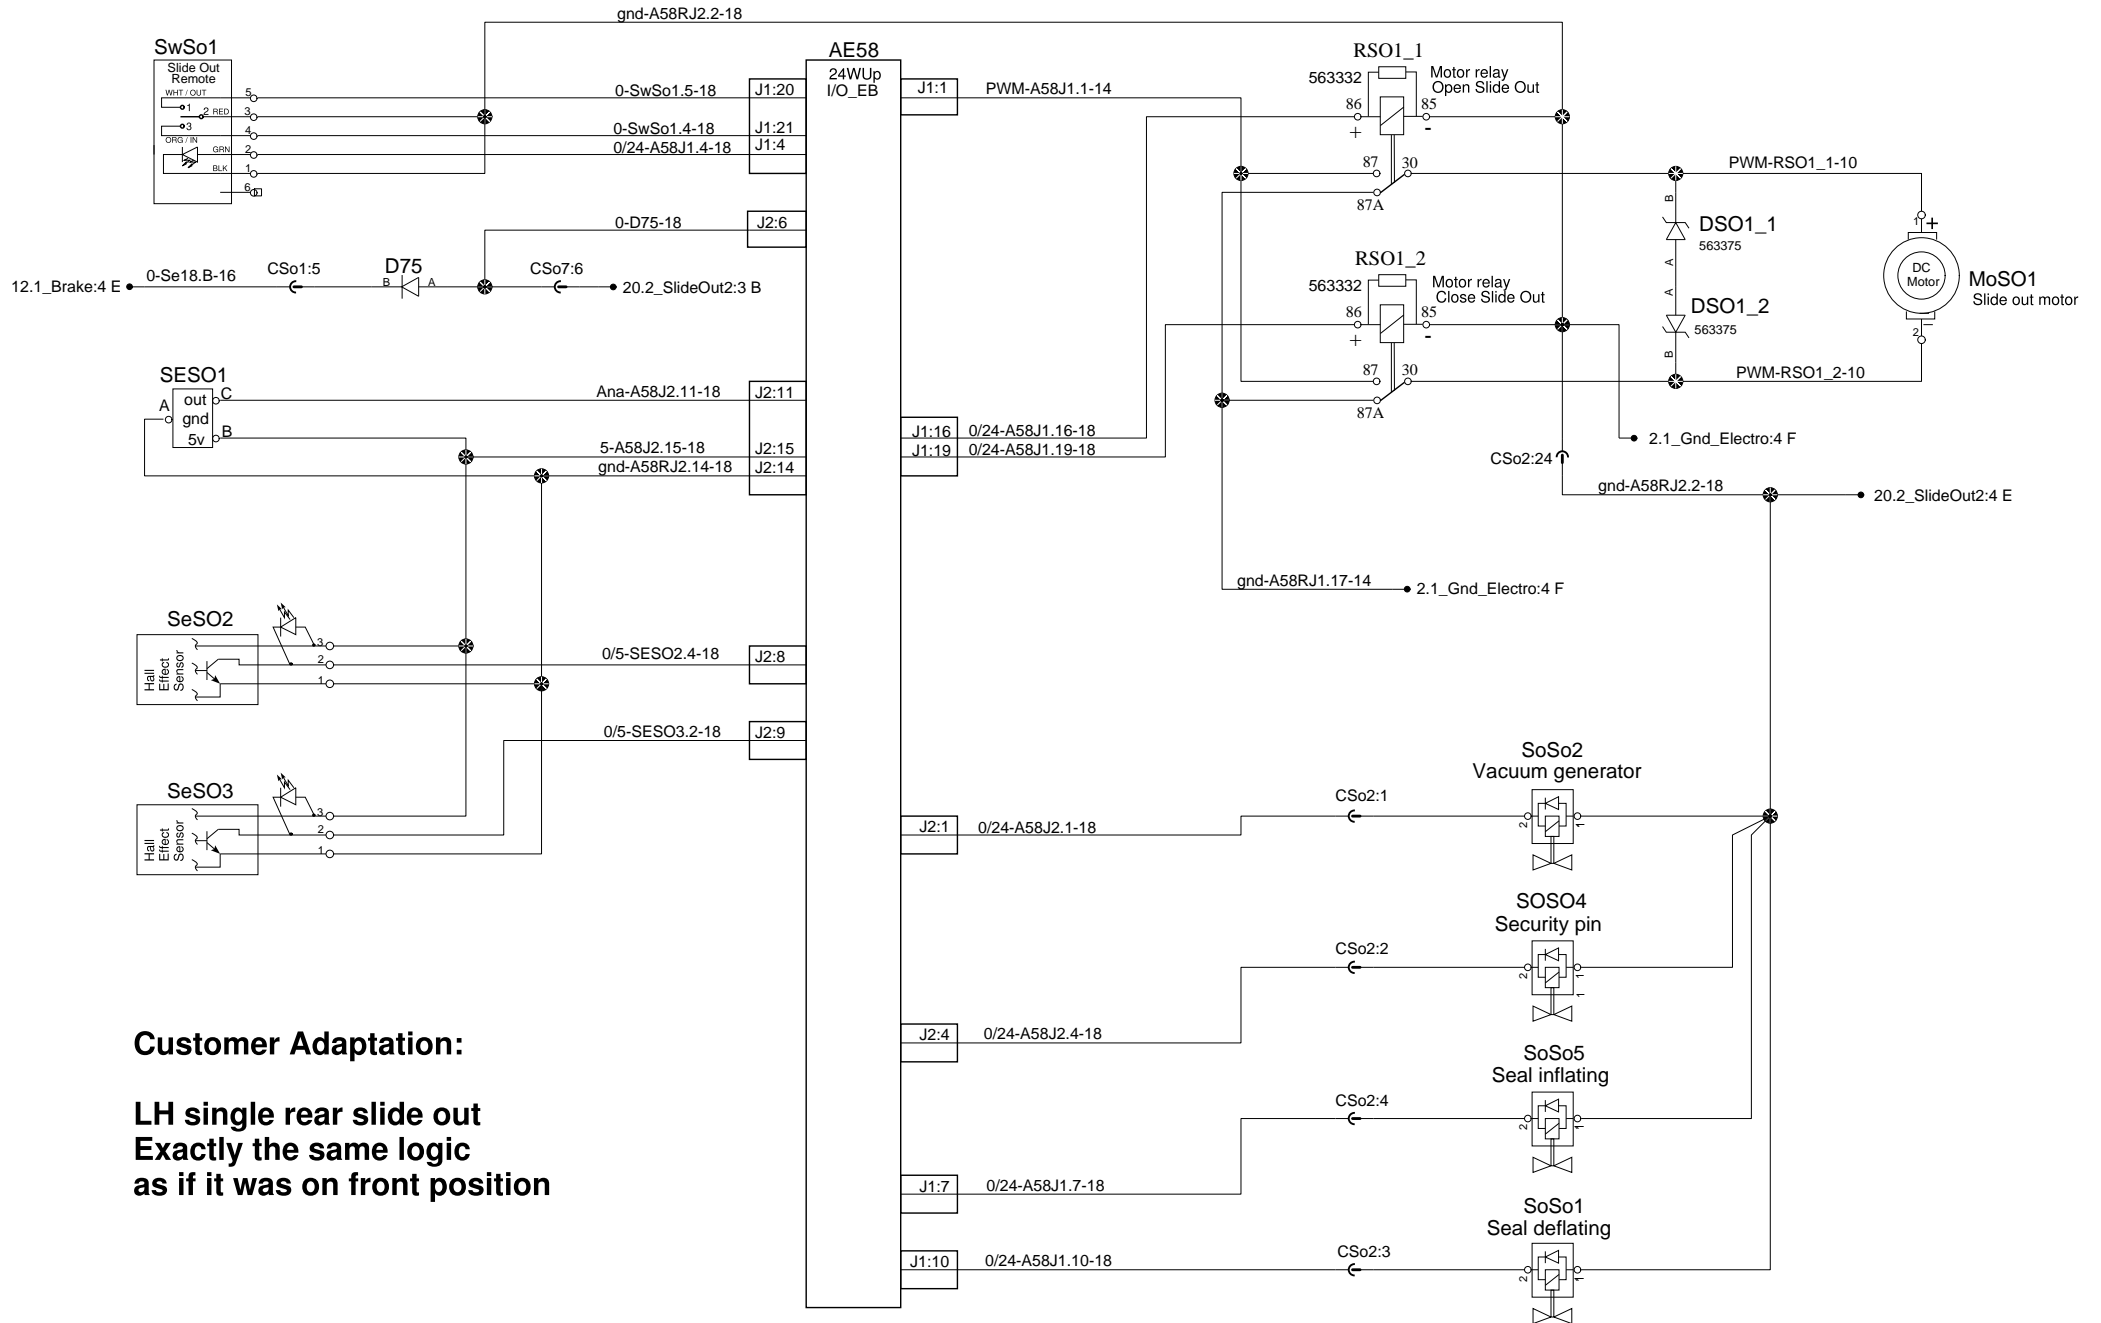

Front left Slide Out (Option)

Customer Adaptation:

**LH single rear slide out
Exactly the same logic
as if it was on front position**