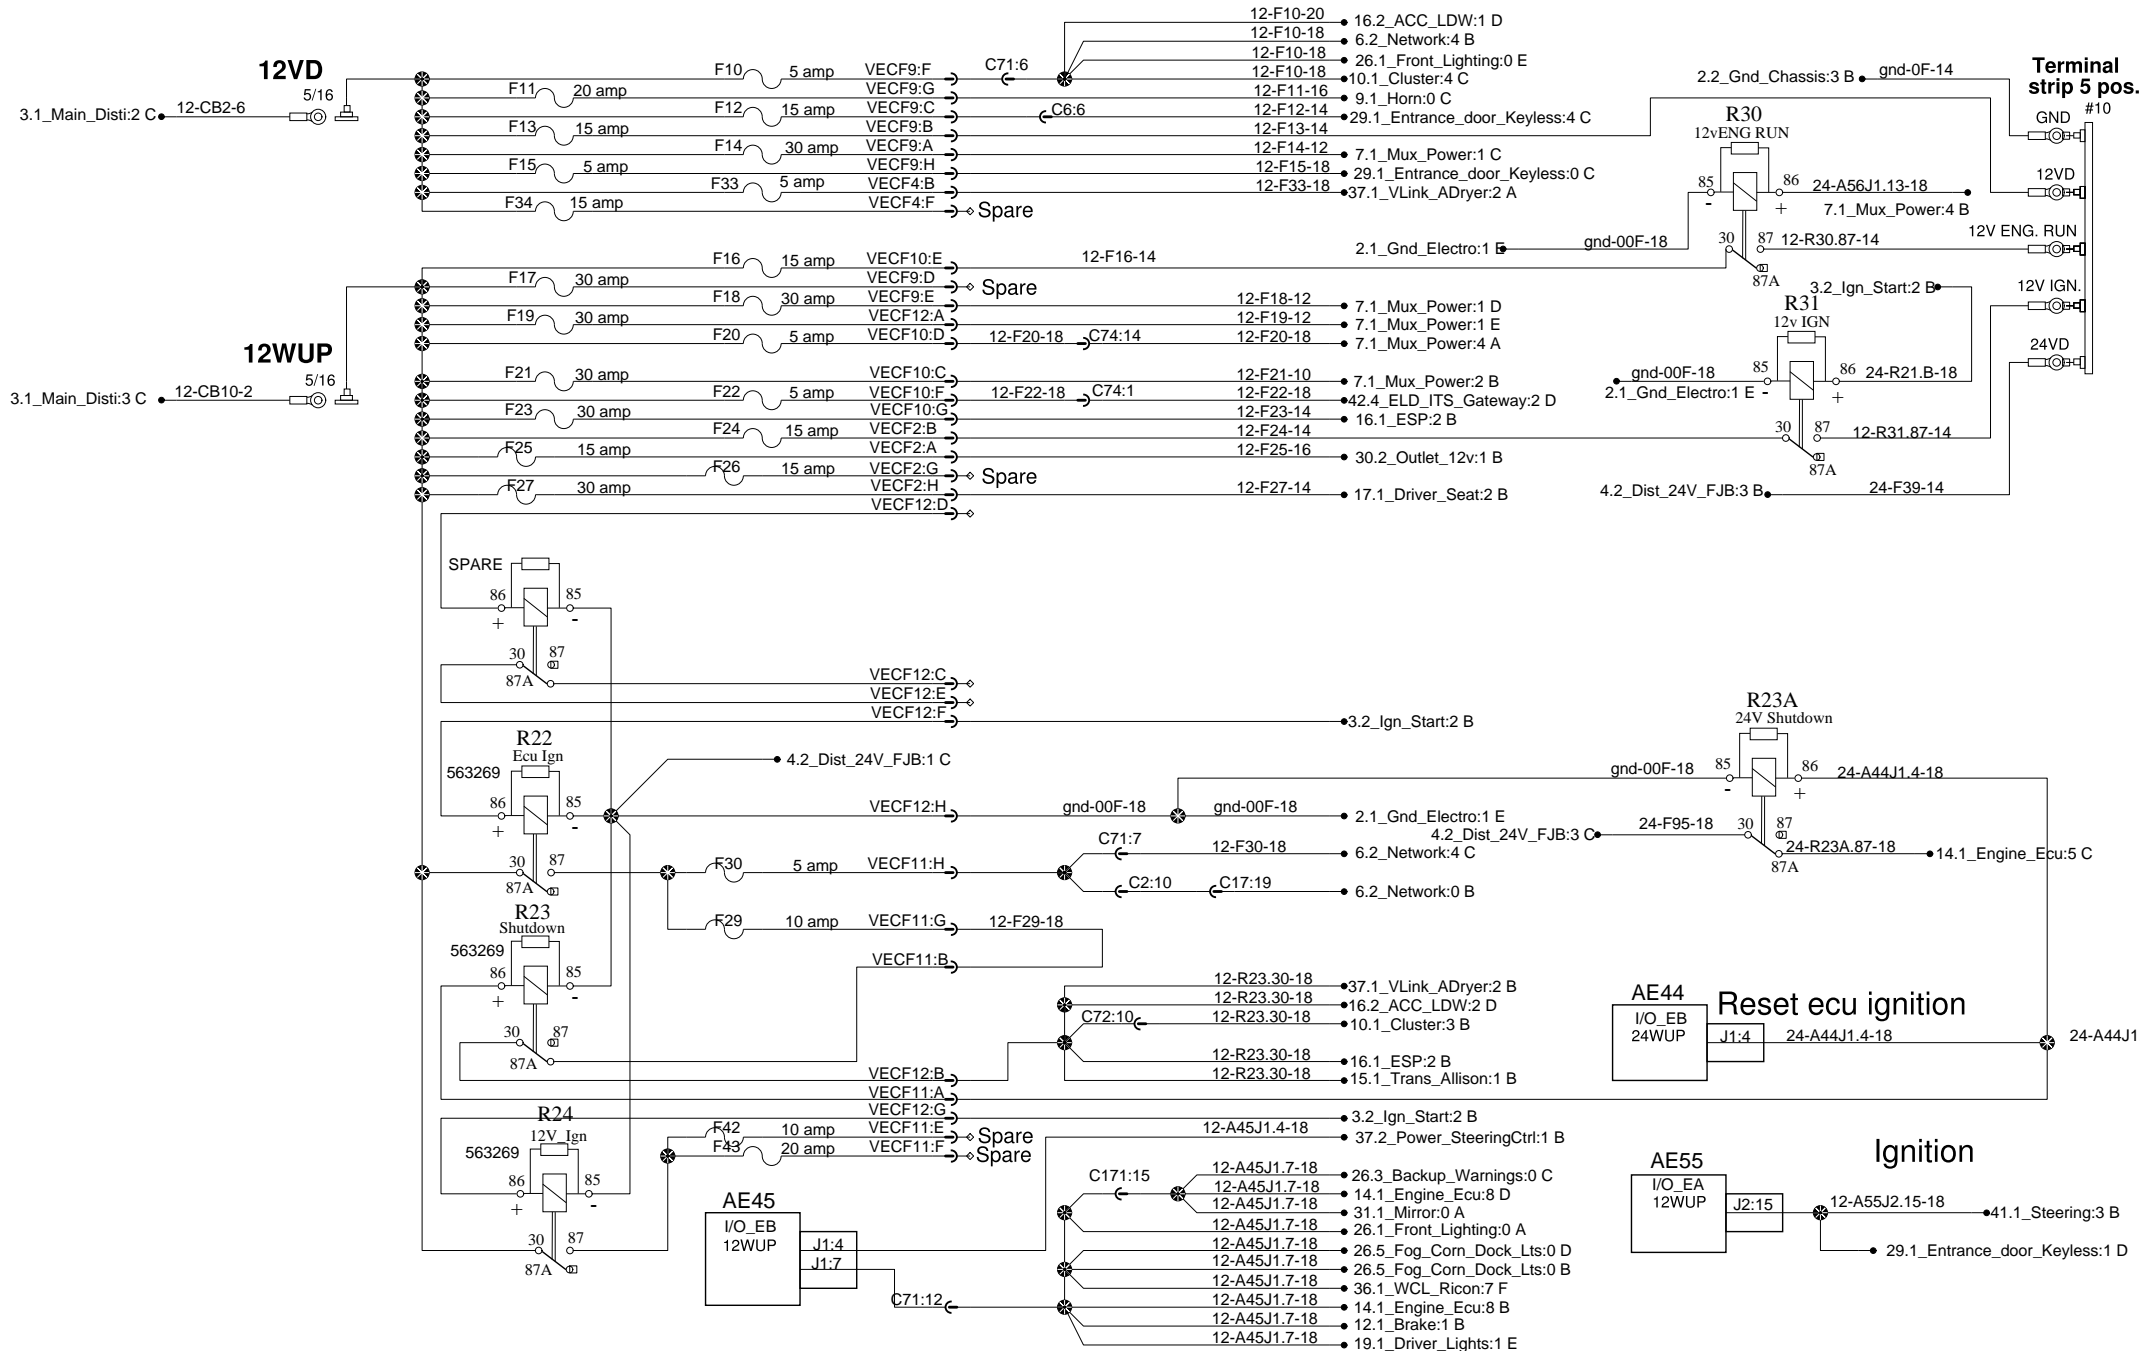

12V Power distribution front junction box