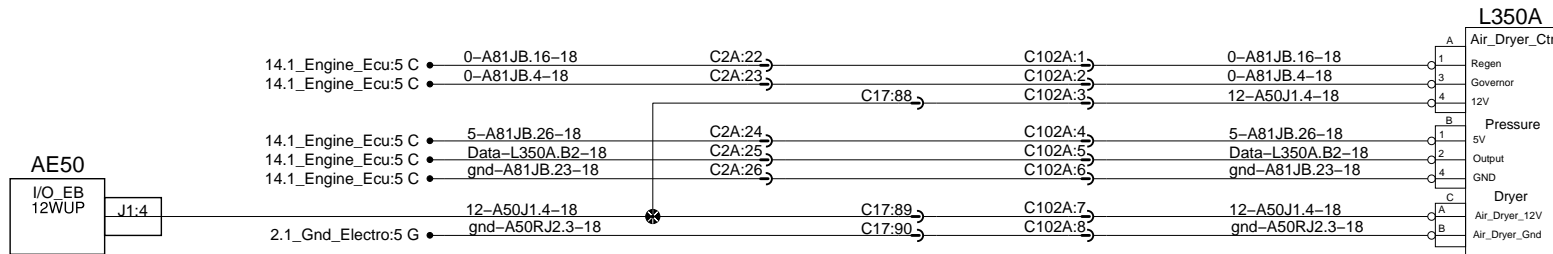

Air Dryer Electric Control and Heater