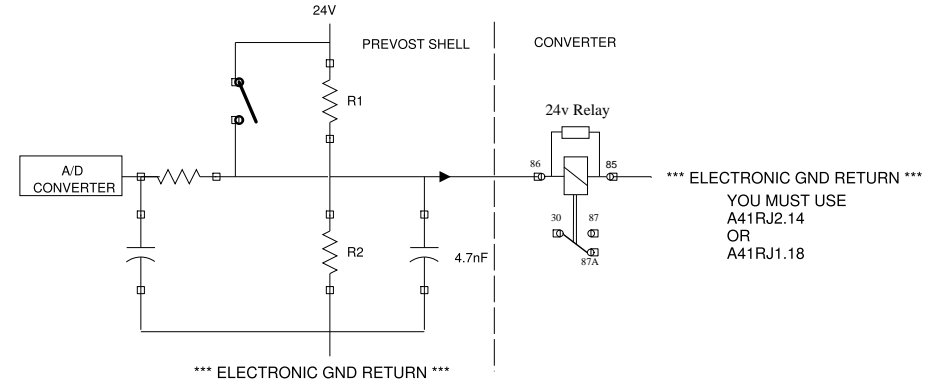

Inactive state

Open circuit voltage: 6v to 8v
Leakage current: 0.8ma