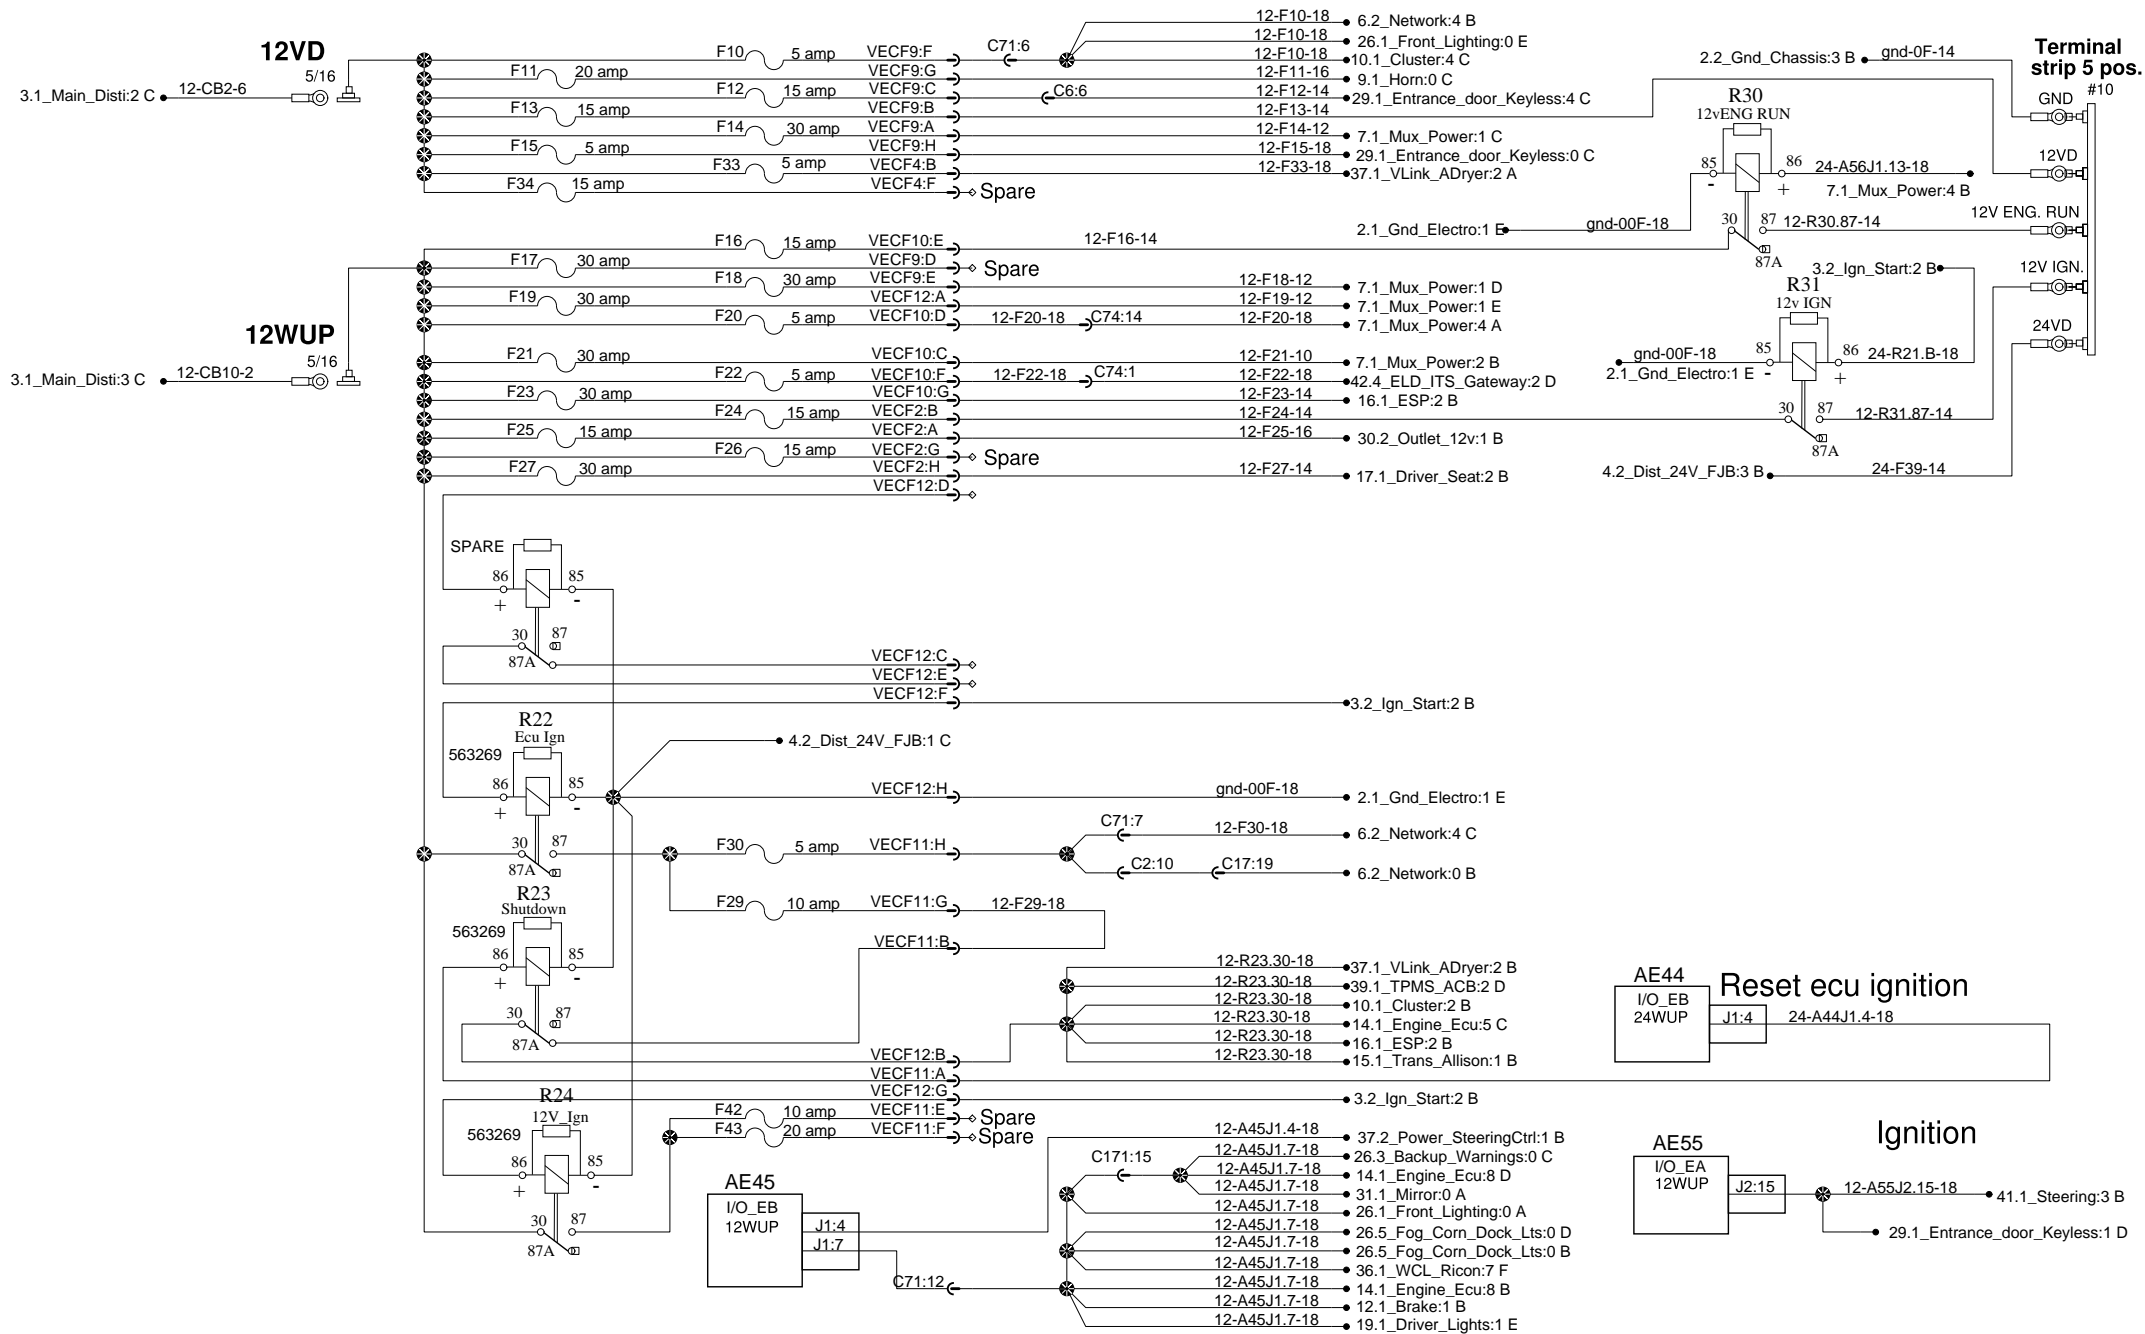

12V Power distribution front junction box