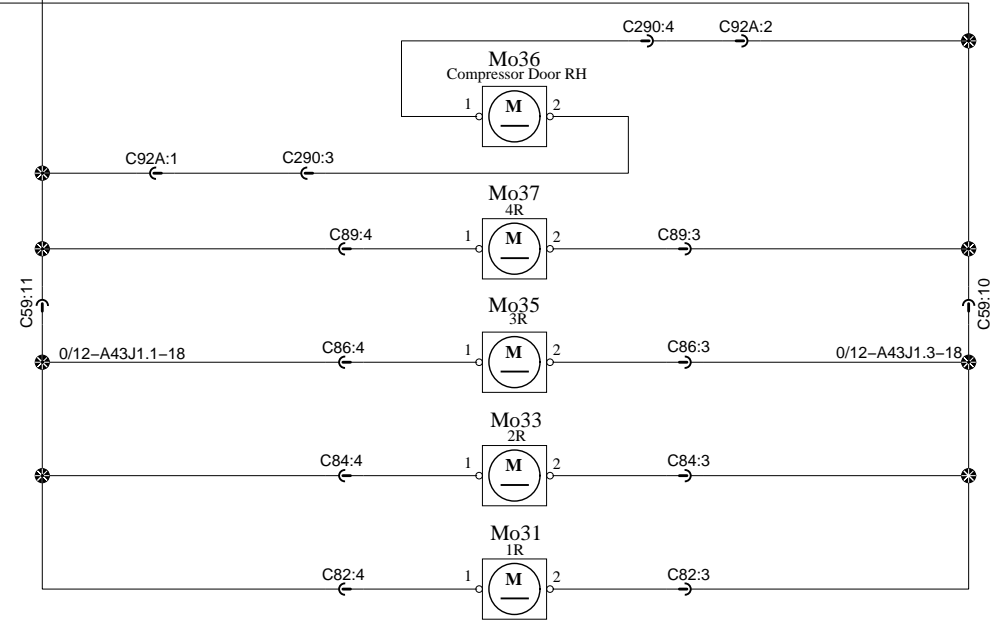

Luggage doors Lock/Unlock

LH

RH