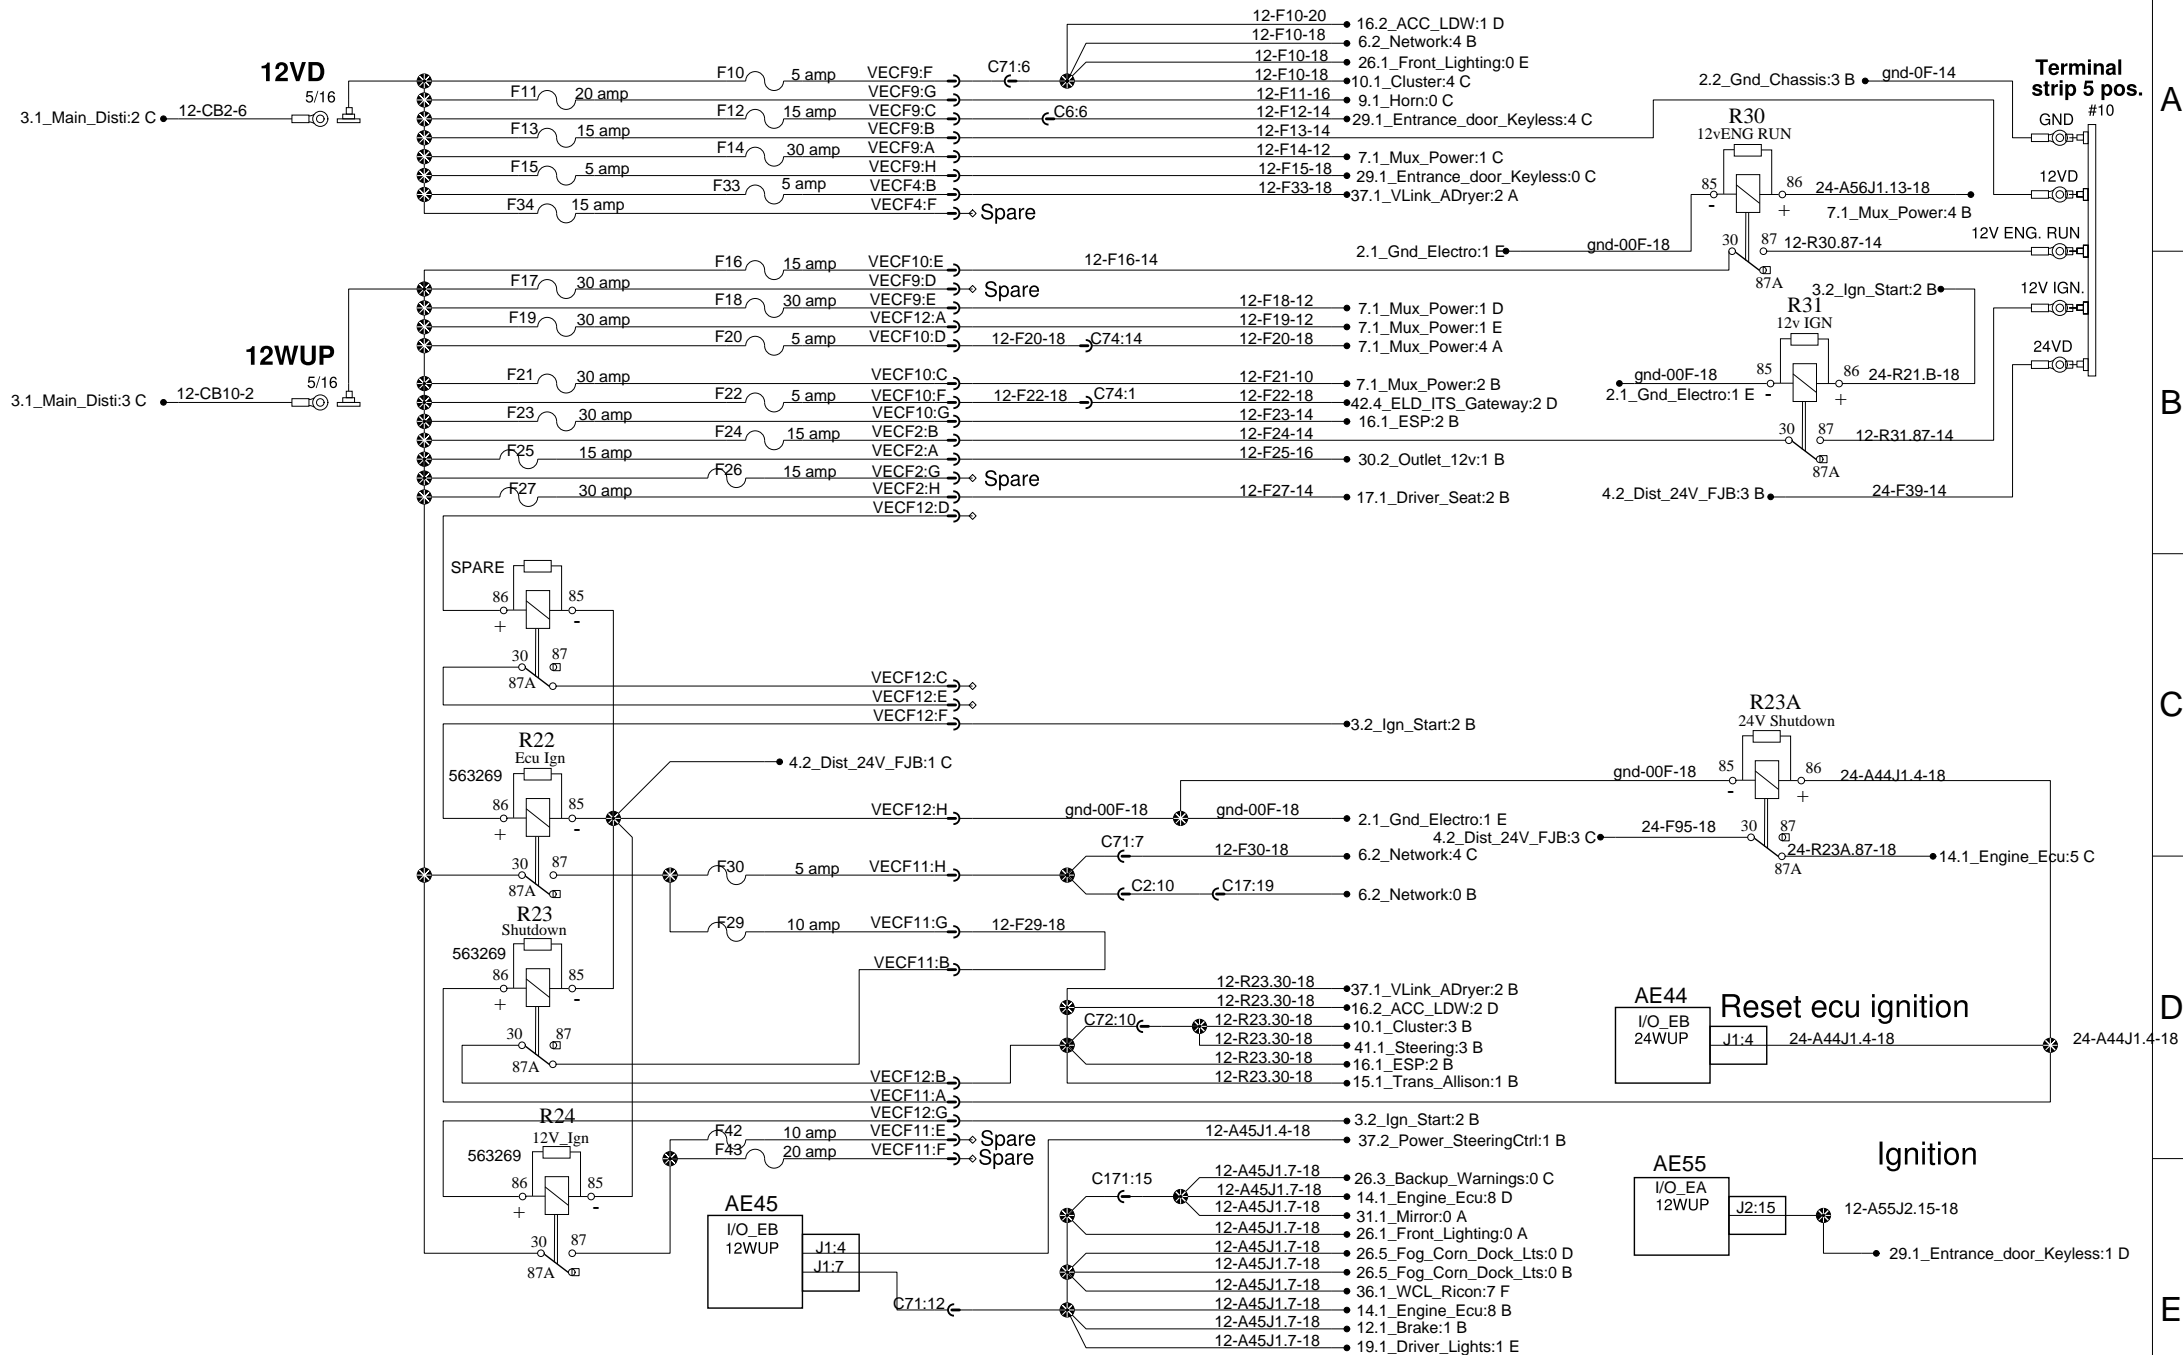

12V Power distribution front junction box