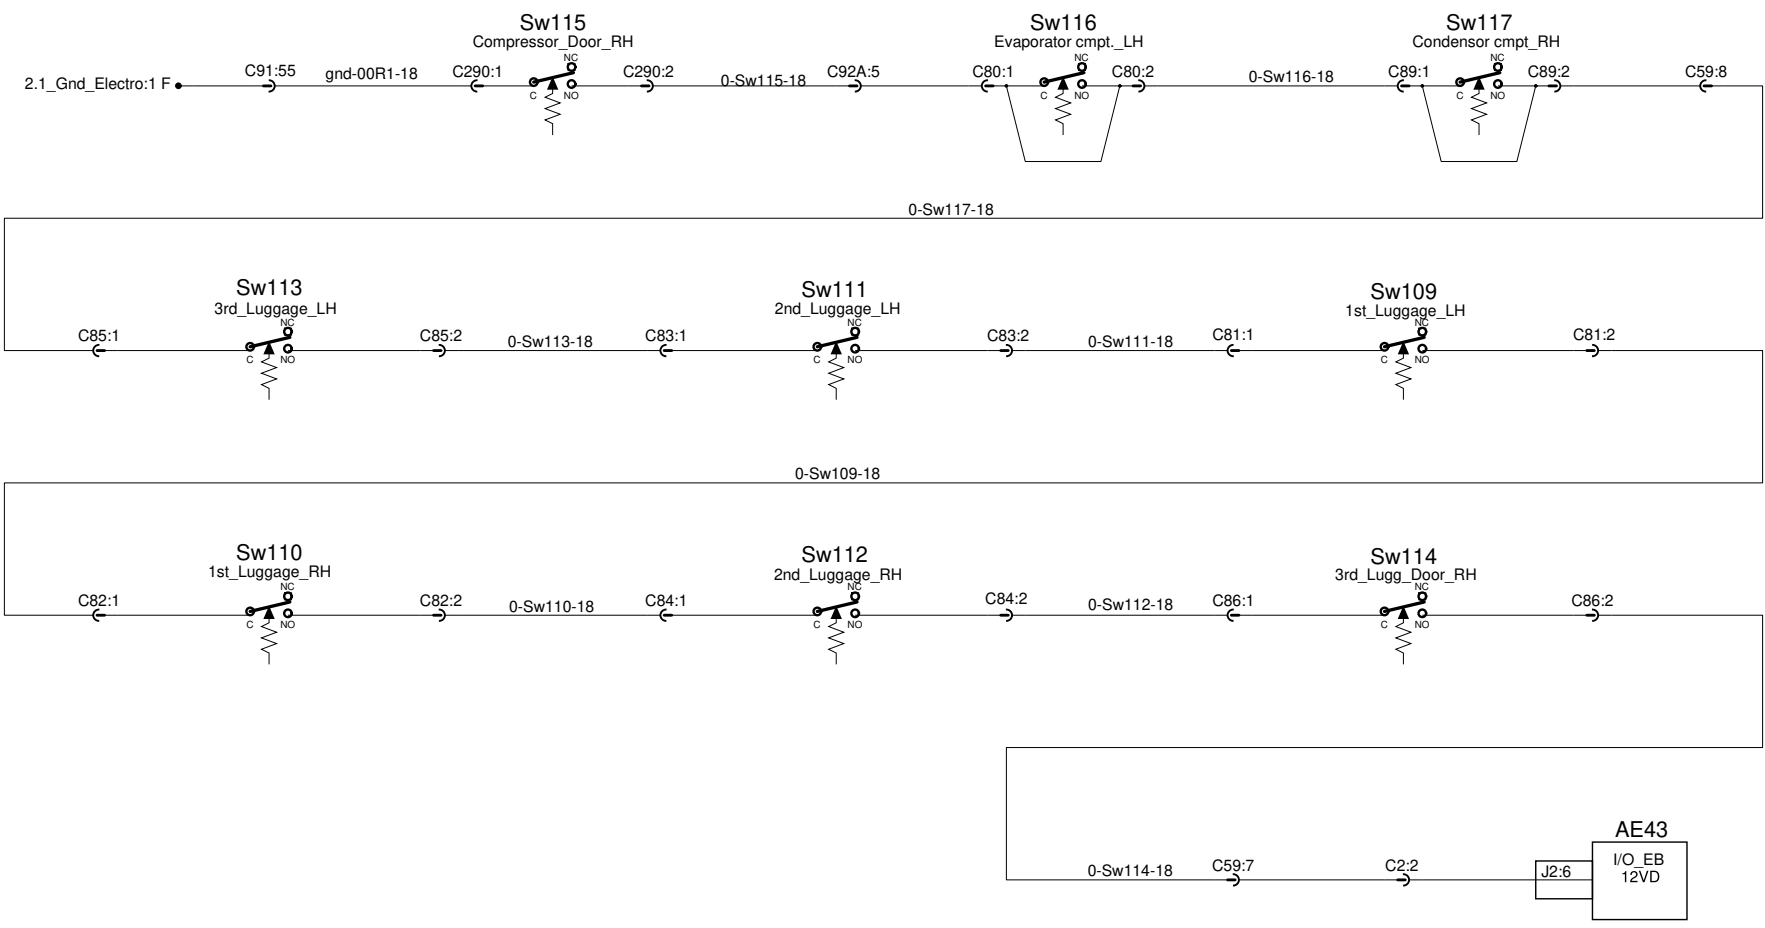

Luggages doors locks switches

Switch closed = Door locked