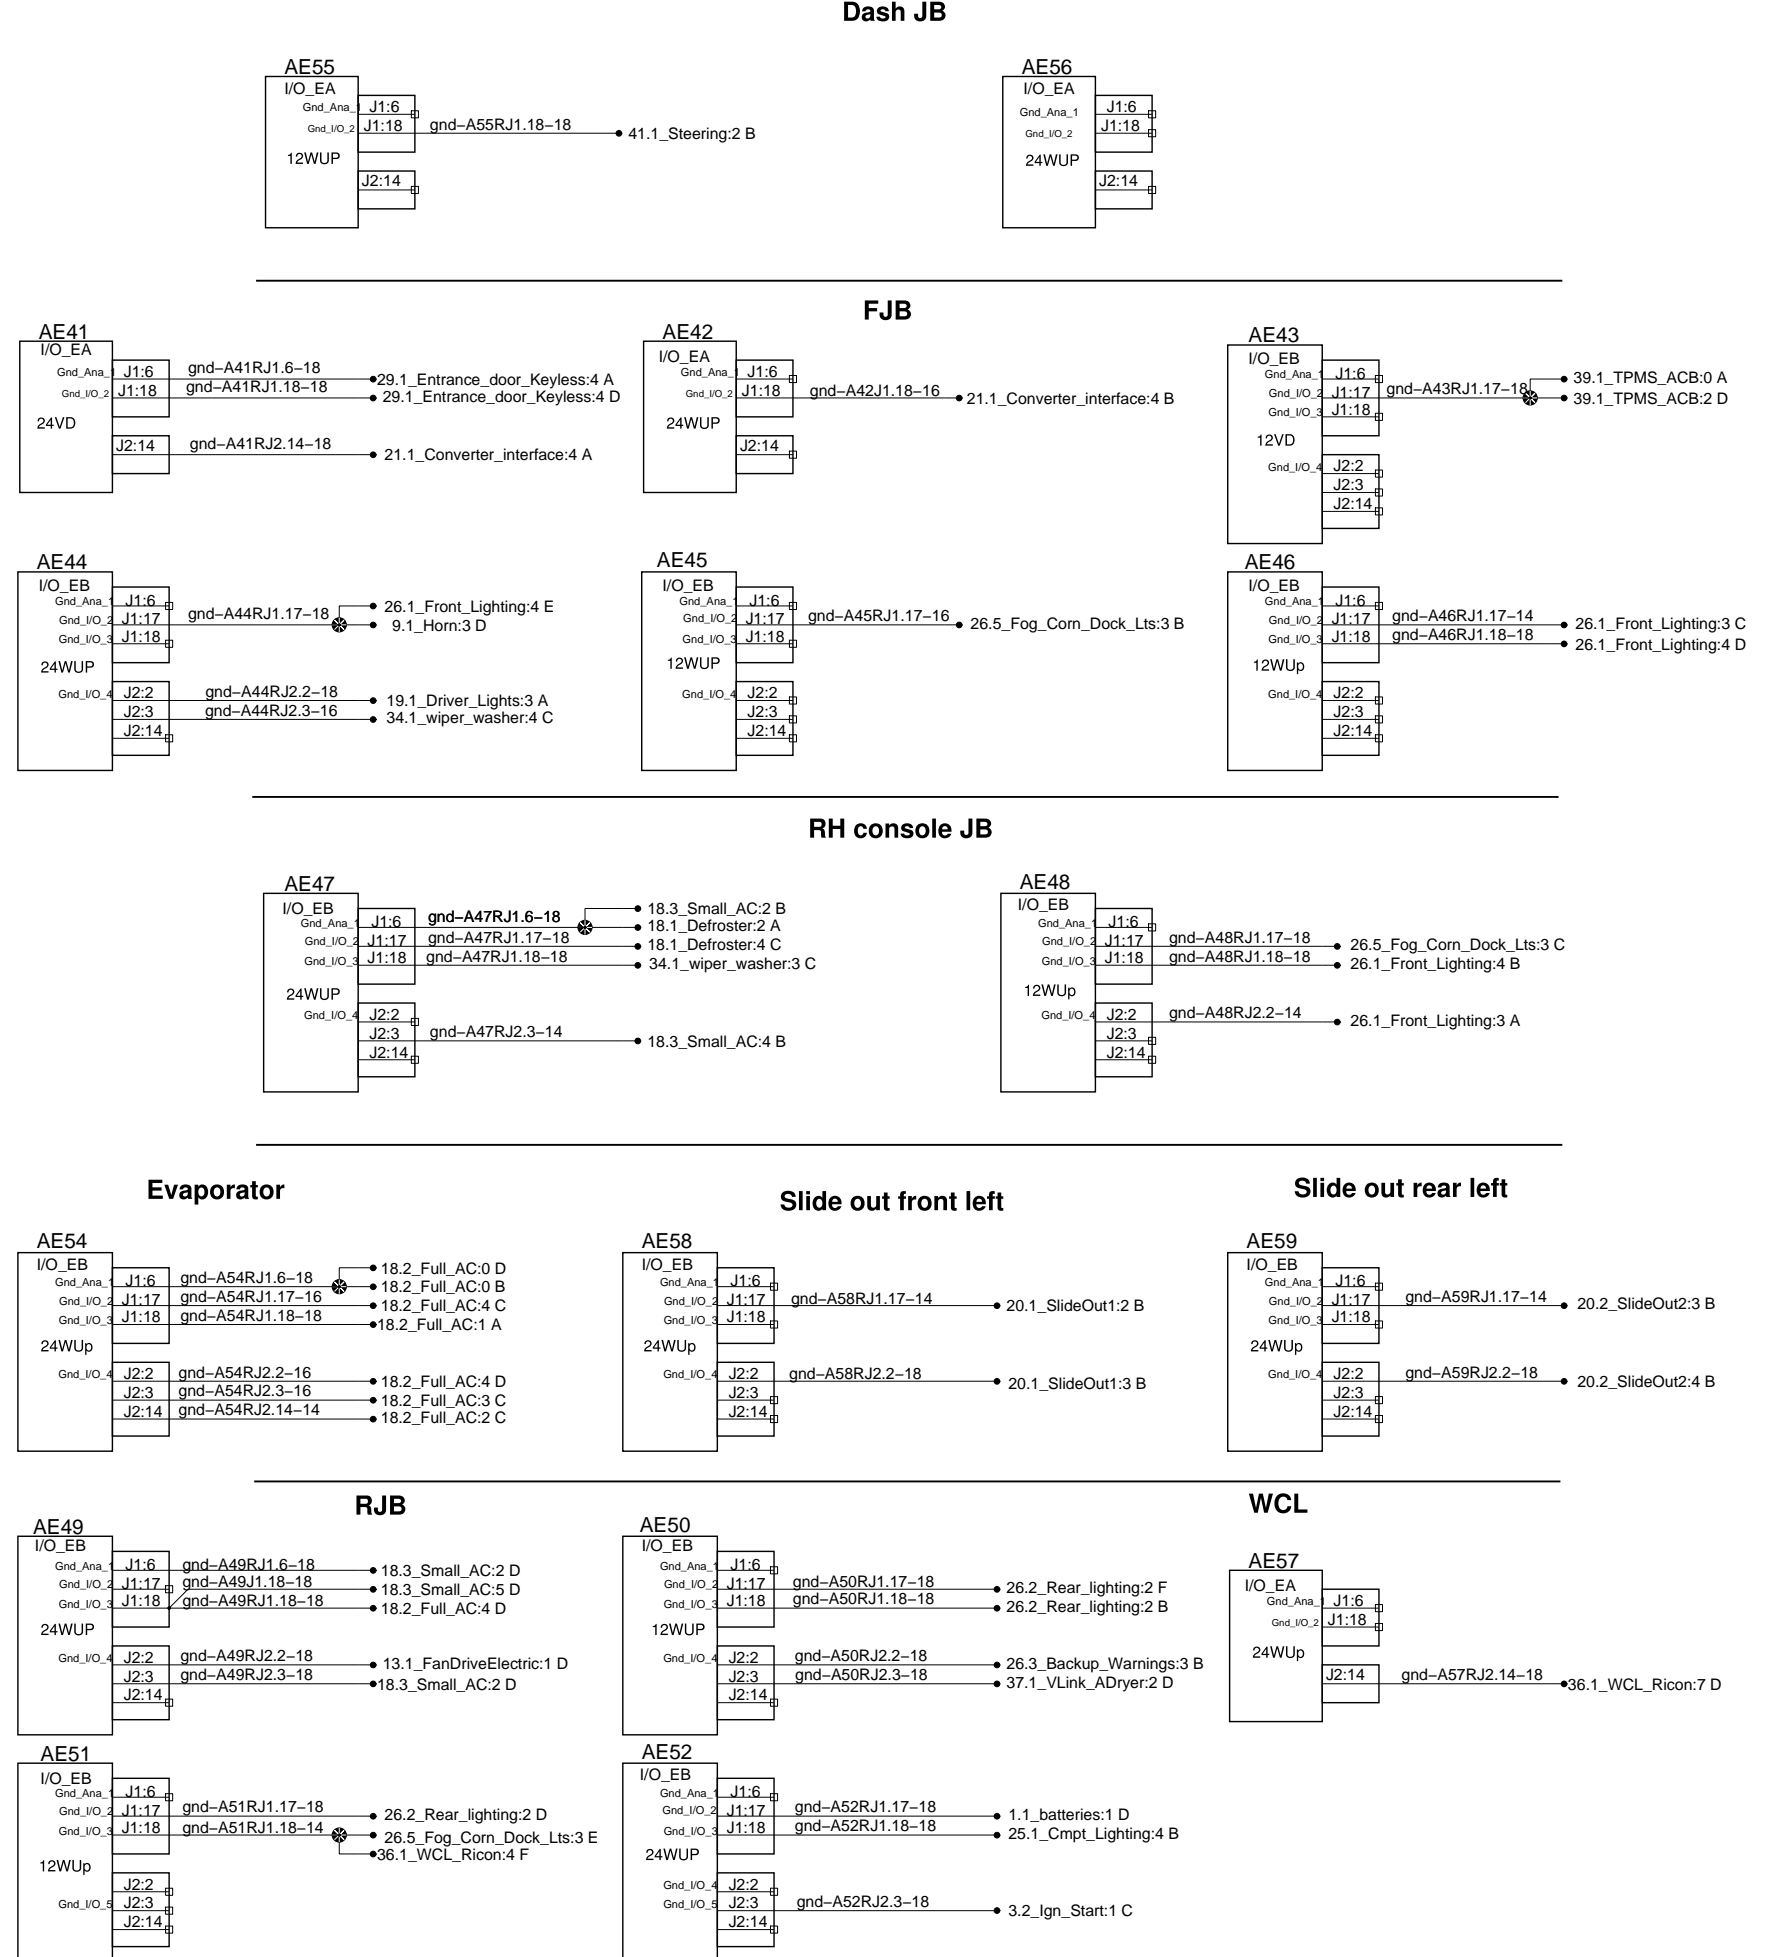

Electronic ground distribution