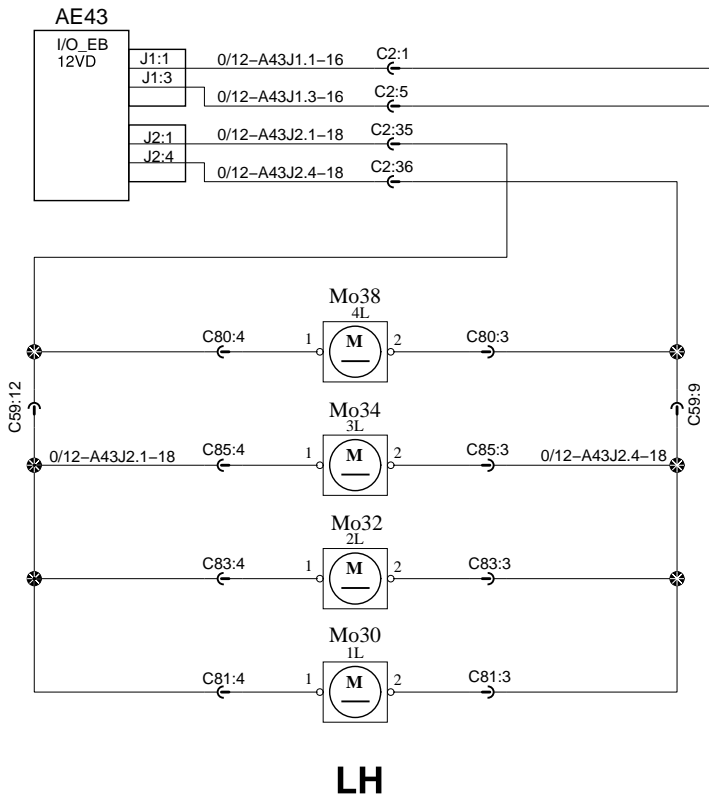

Luggage doors Lock/Unlock

LH