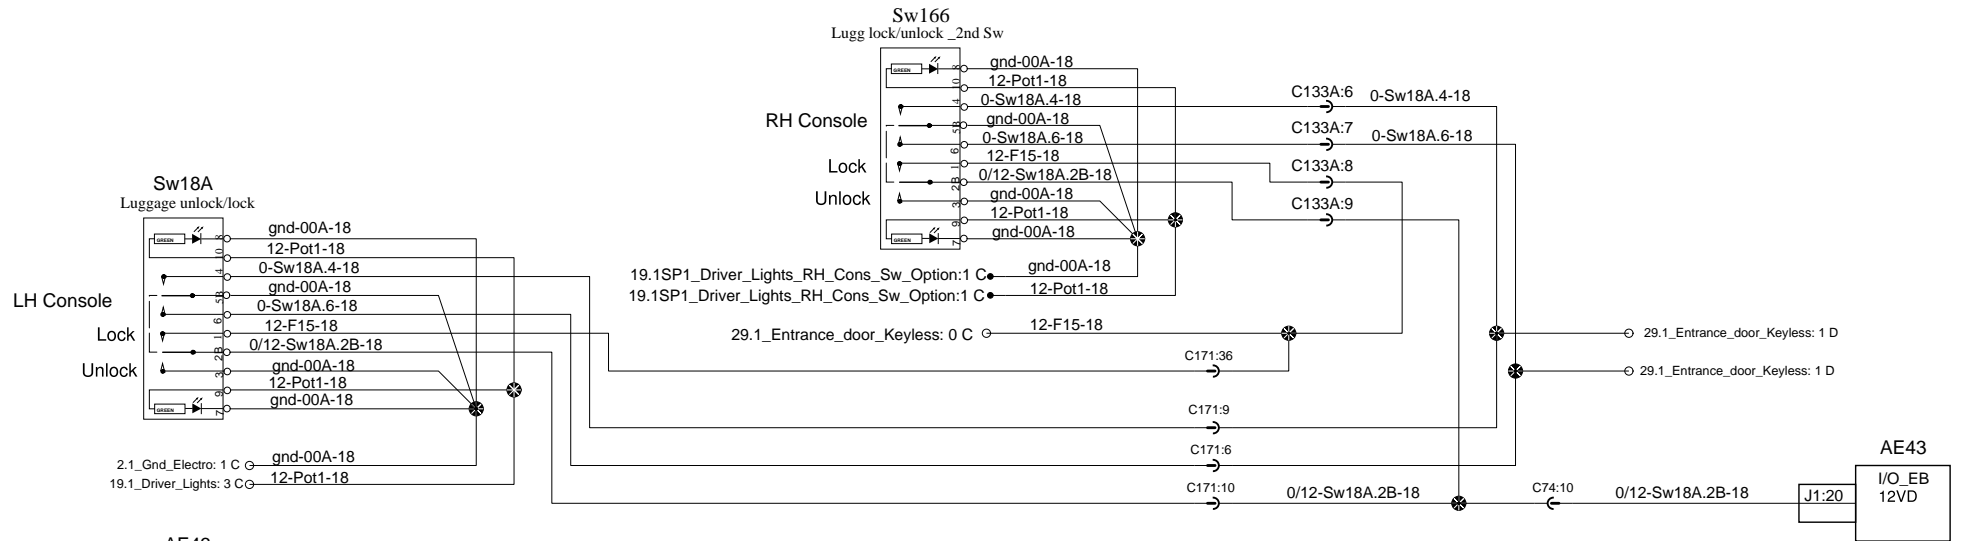

Luggage doors lock/unlock Customer Adaptation RH Console Sw.