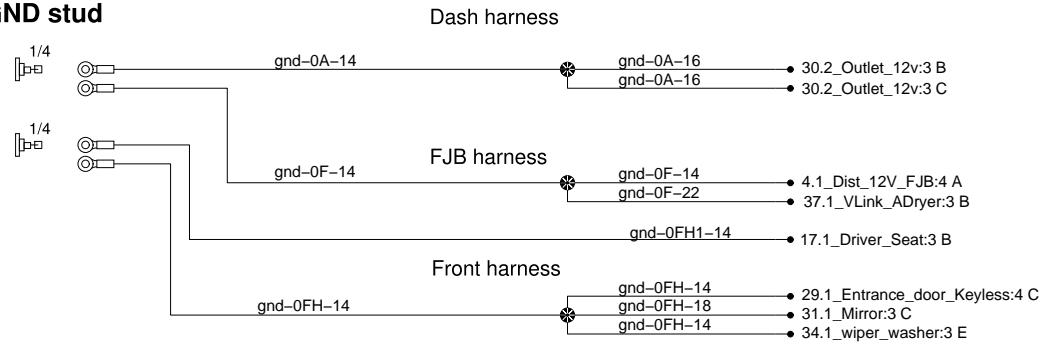

Ground distribution:

0-Electric gnd
00- Electronic Gnd

A-Dash - Lh console harness
F-Front junction box harness
FH-Front harness
R-Rear junction box harness
FR-Front to rear

Chassis ground distribution

Front GND stud