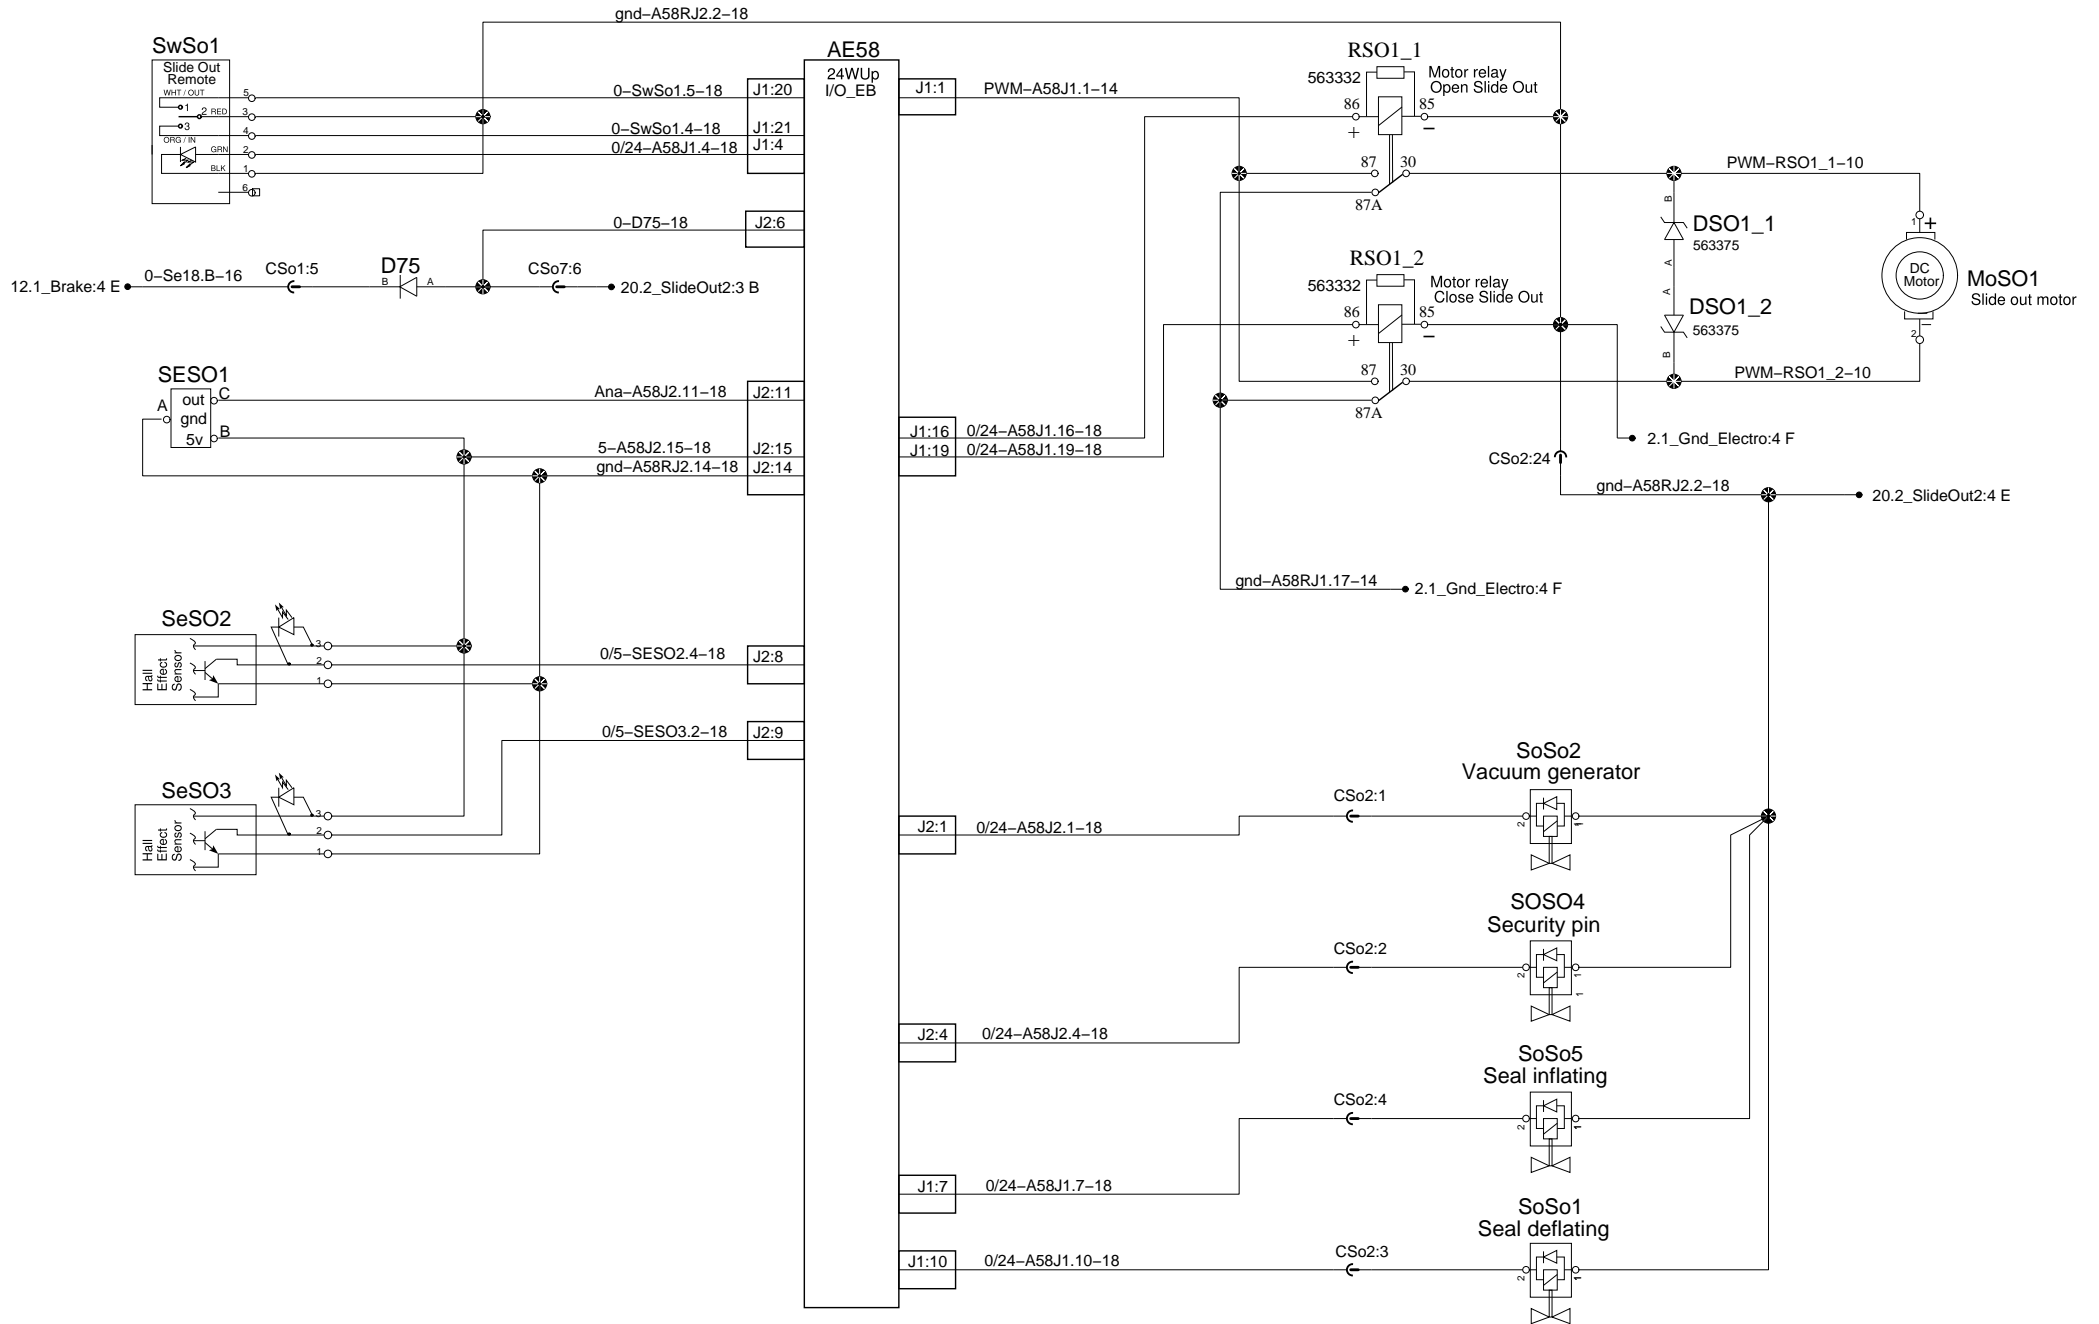

Front left Slide Out (Option)