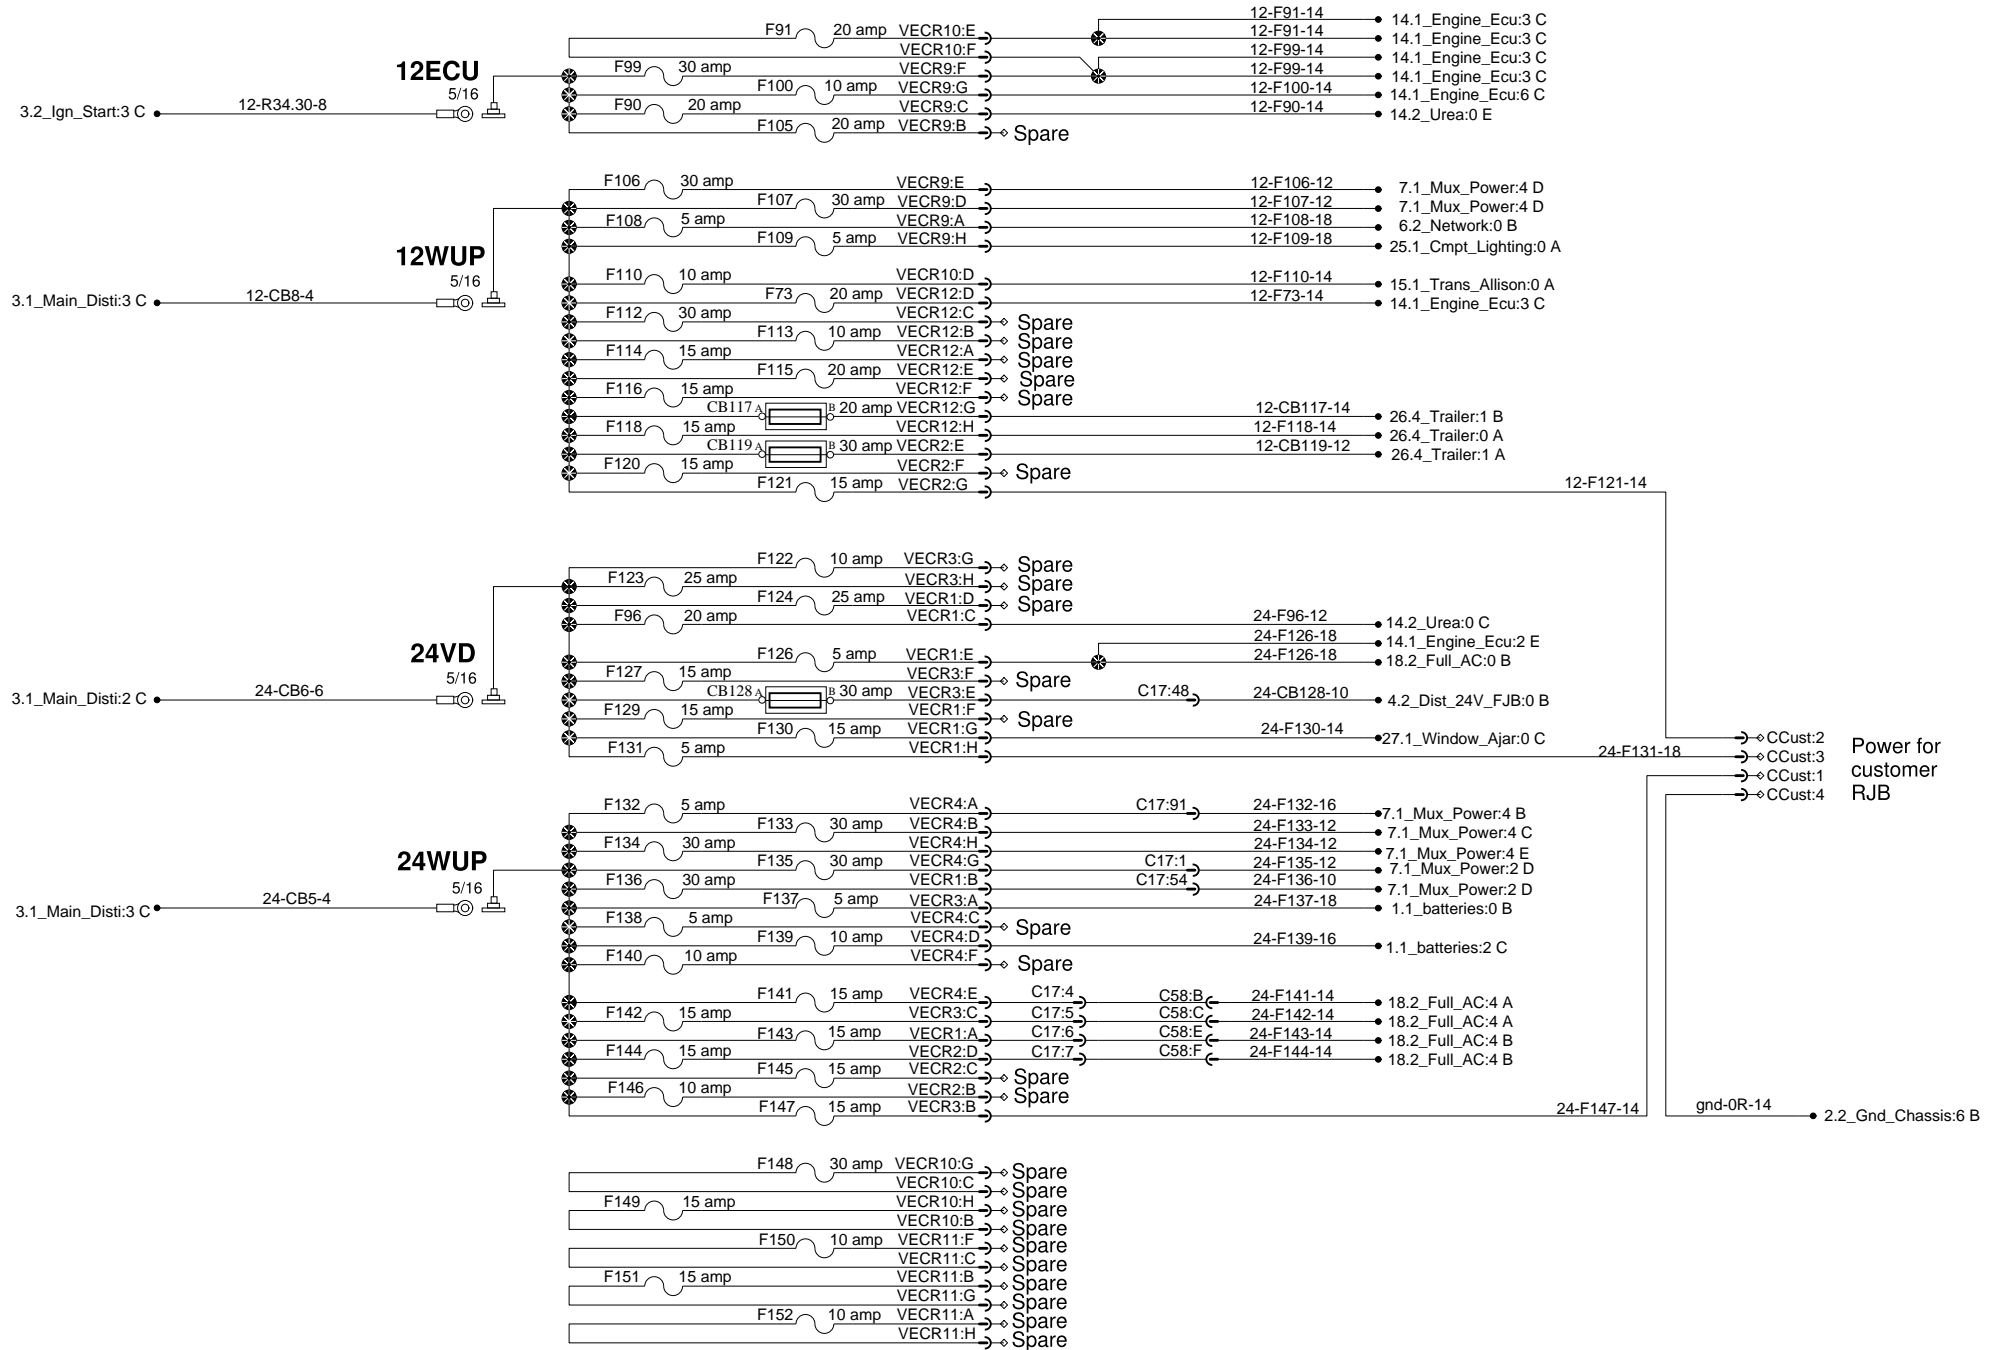

Power distribution rear junction box