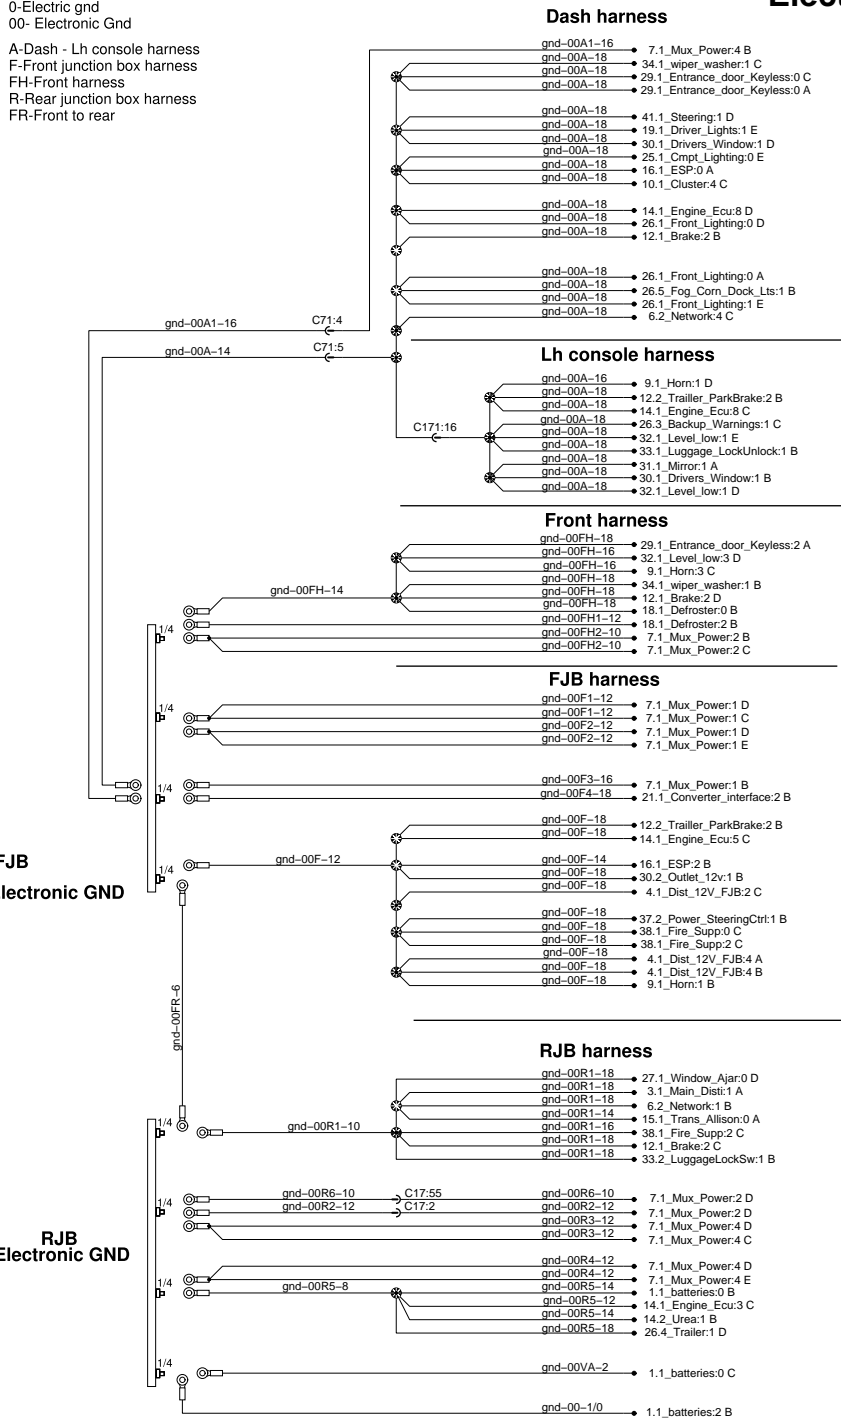

Electronic ground distribution

Ground distribution: