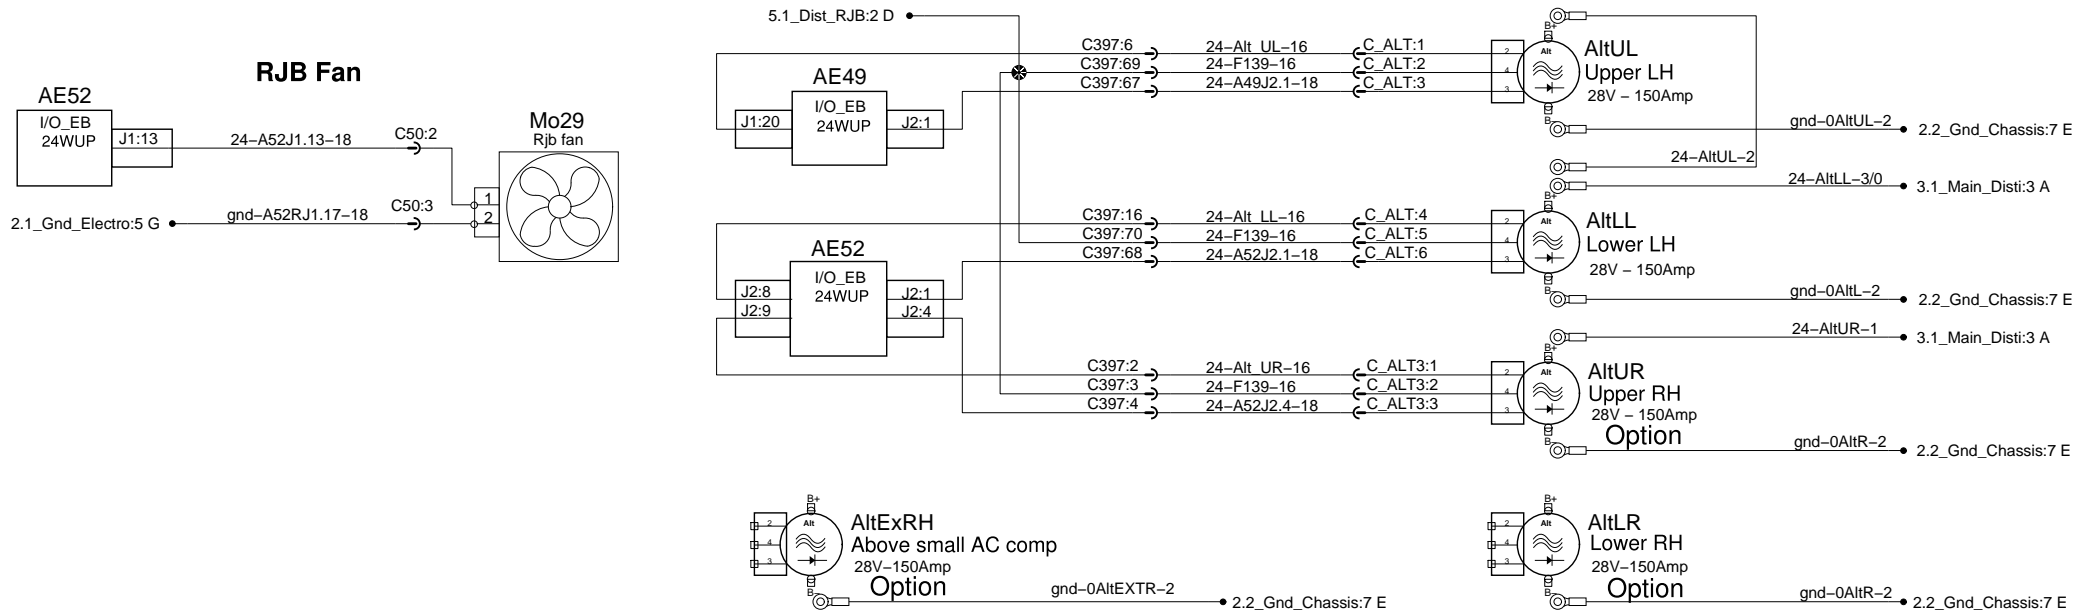

Alternators