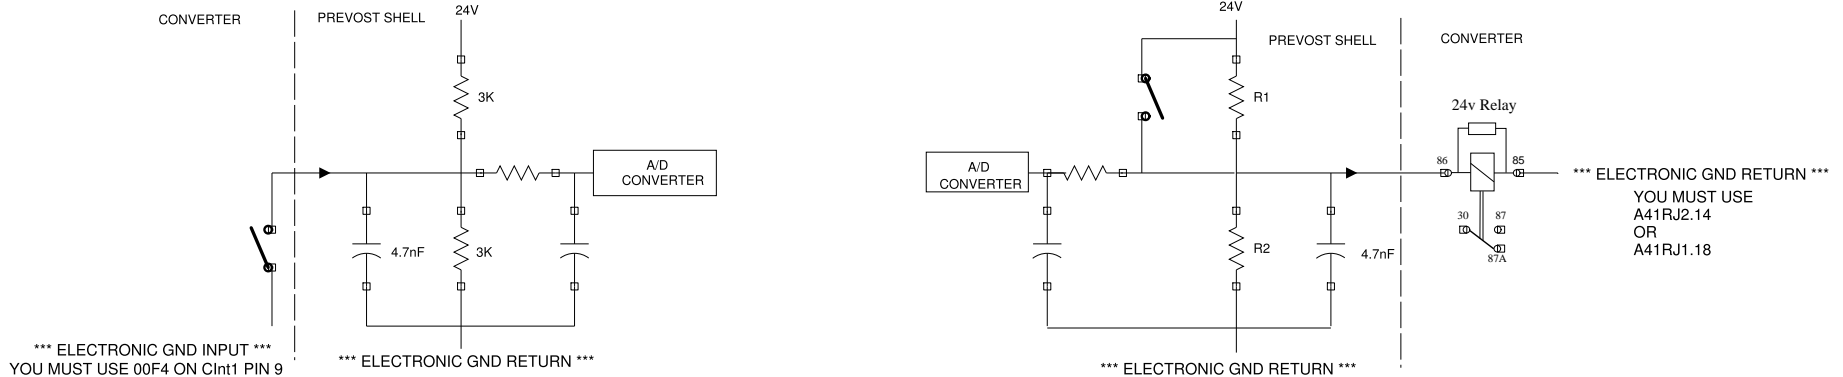

Inactive state

Open circuit voltage: 6v to 8v
Leakage current: 0.8ma