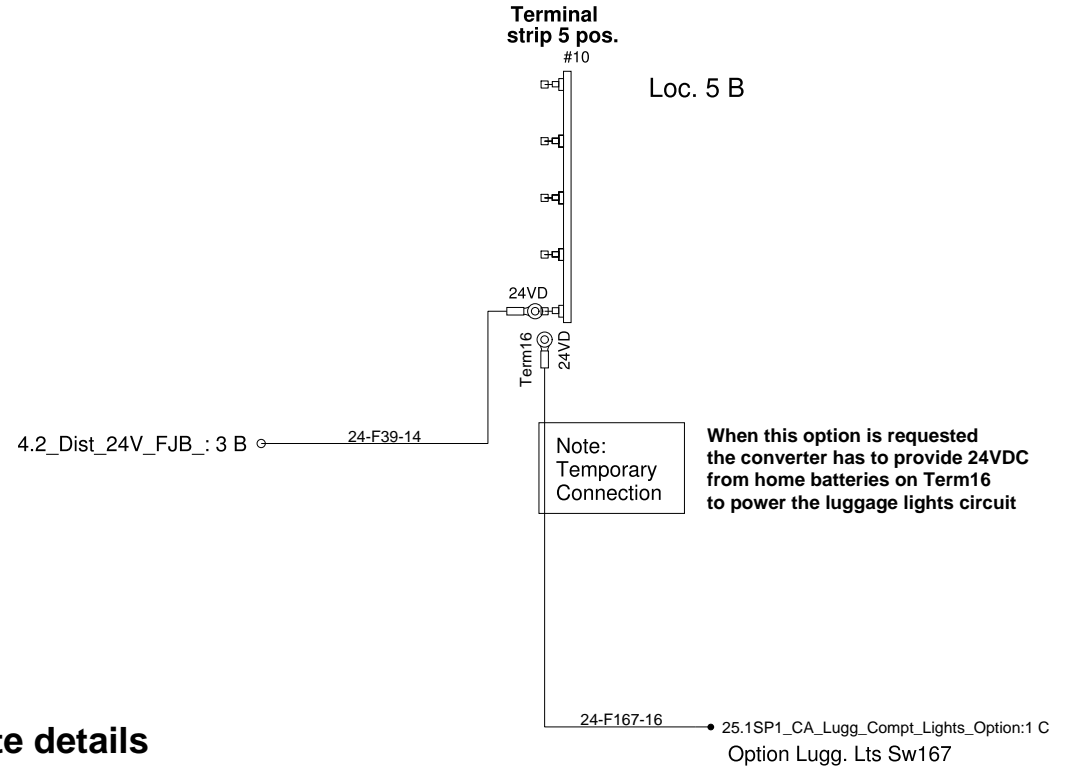

12-24V Power distribution FJB
Customer adaptation option RH console switch

Refer to page 4.1 for complete details