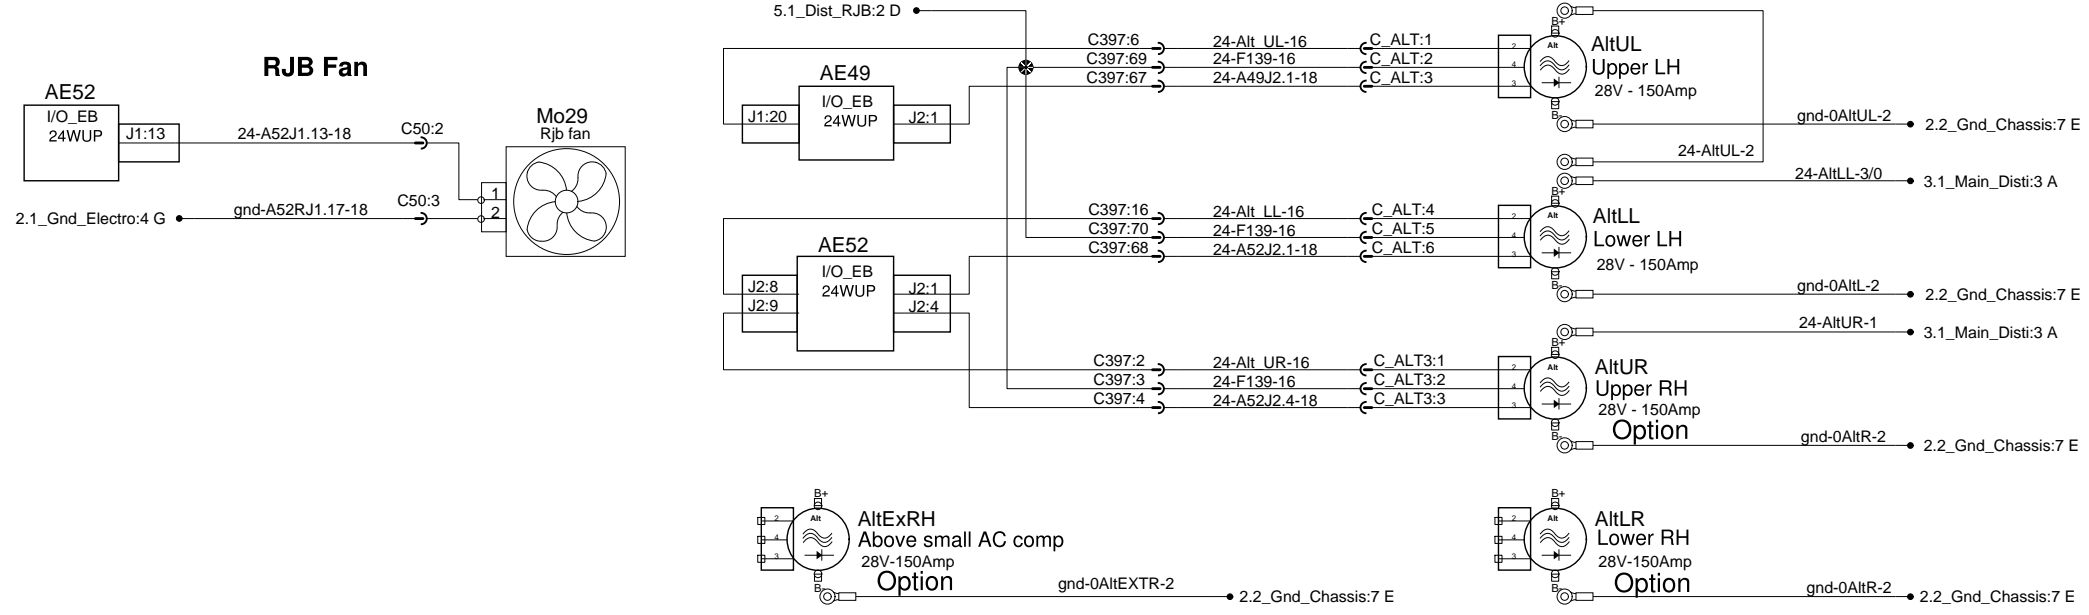

Alternators