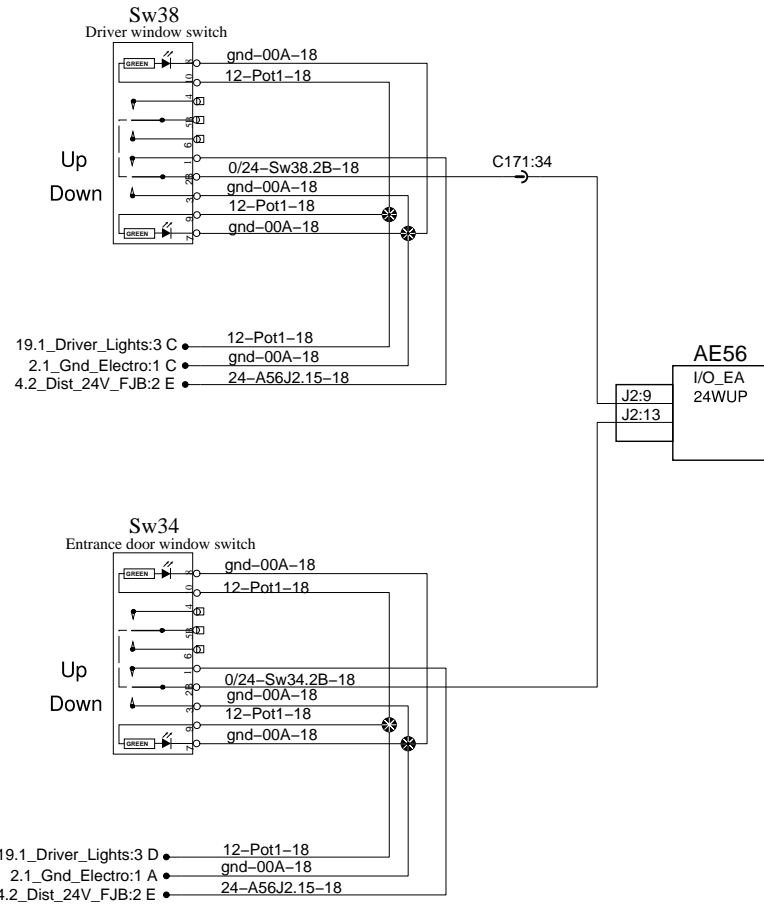

Driver and entrance window