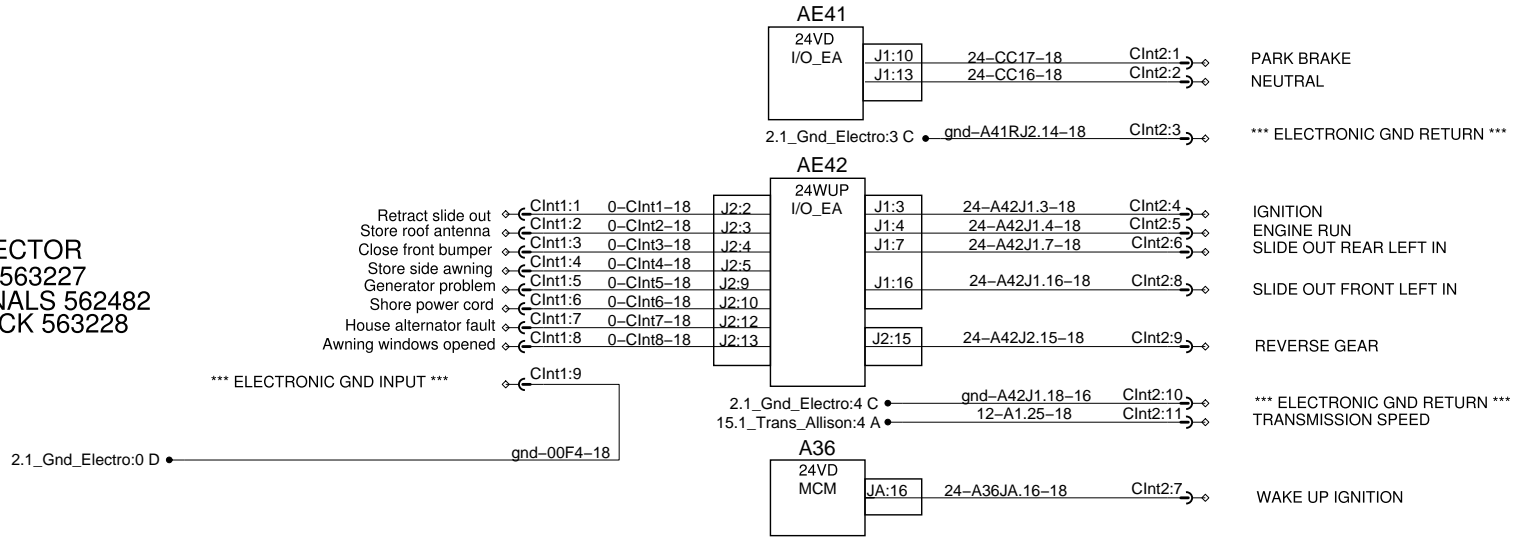

# CONVERTER INTERFACE

Clnt1 (BLACK)

BACK OF CONNECTOR  
PREVOST PART 563227  
SOCKET TERMINALS 562482  
SECONDARY LOCK 563228

INPUTS

OUTPUT

Clnt2 (GREY)

BACK OF CONNECTOR  
PREVOST PART 563226  
SOCKET TERMINALS 562482  
SECONDARY LOCK 563228