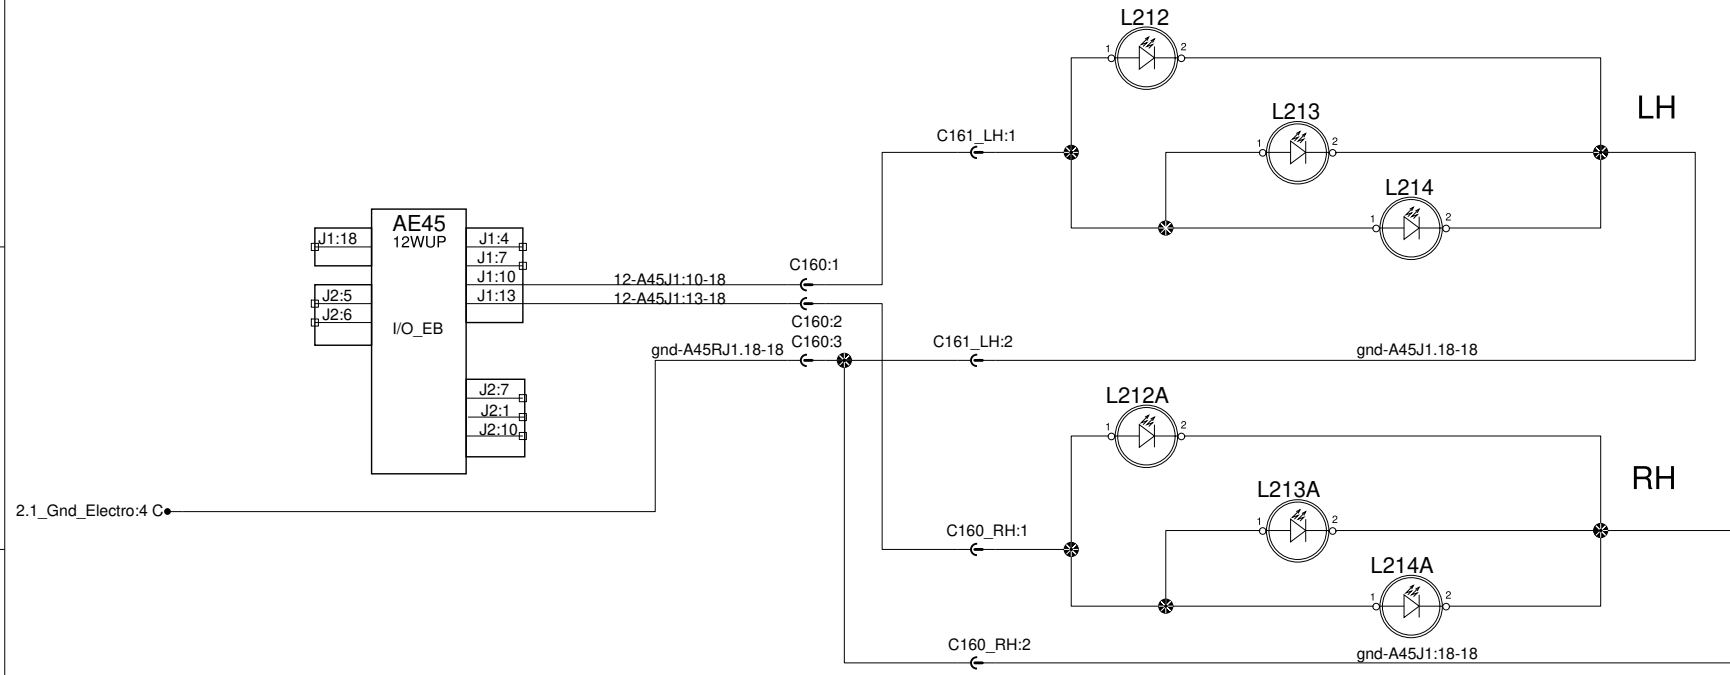

# MCM CUSTOMER GATEWAY

VIP = splice with existing wire 24 wupA  
 WE, W5 = Use terminal include with cable  
**F57 VECF2:E**