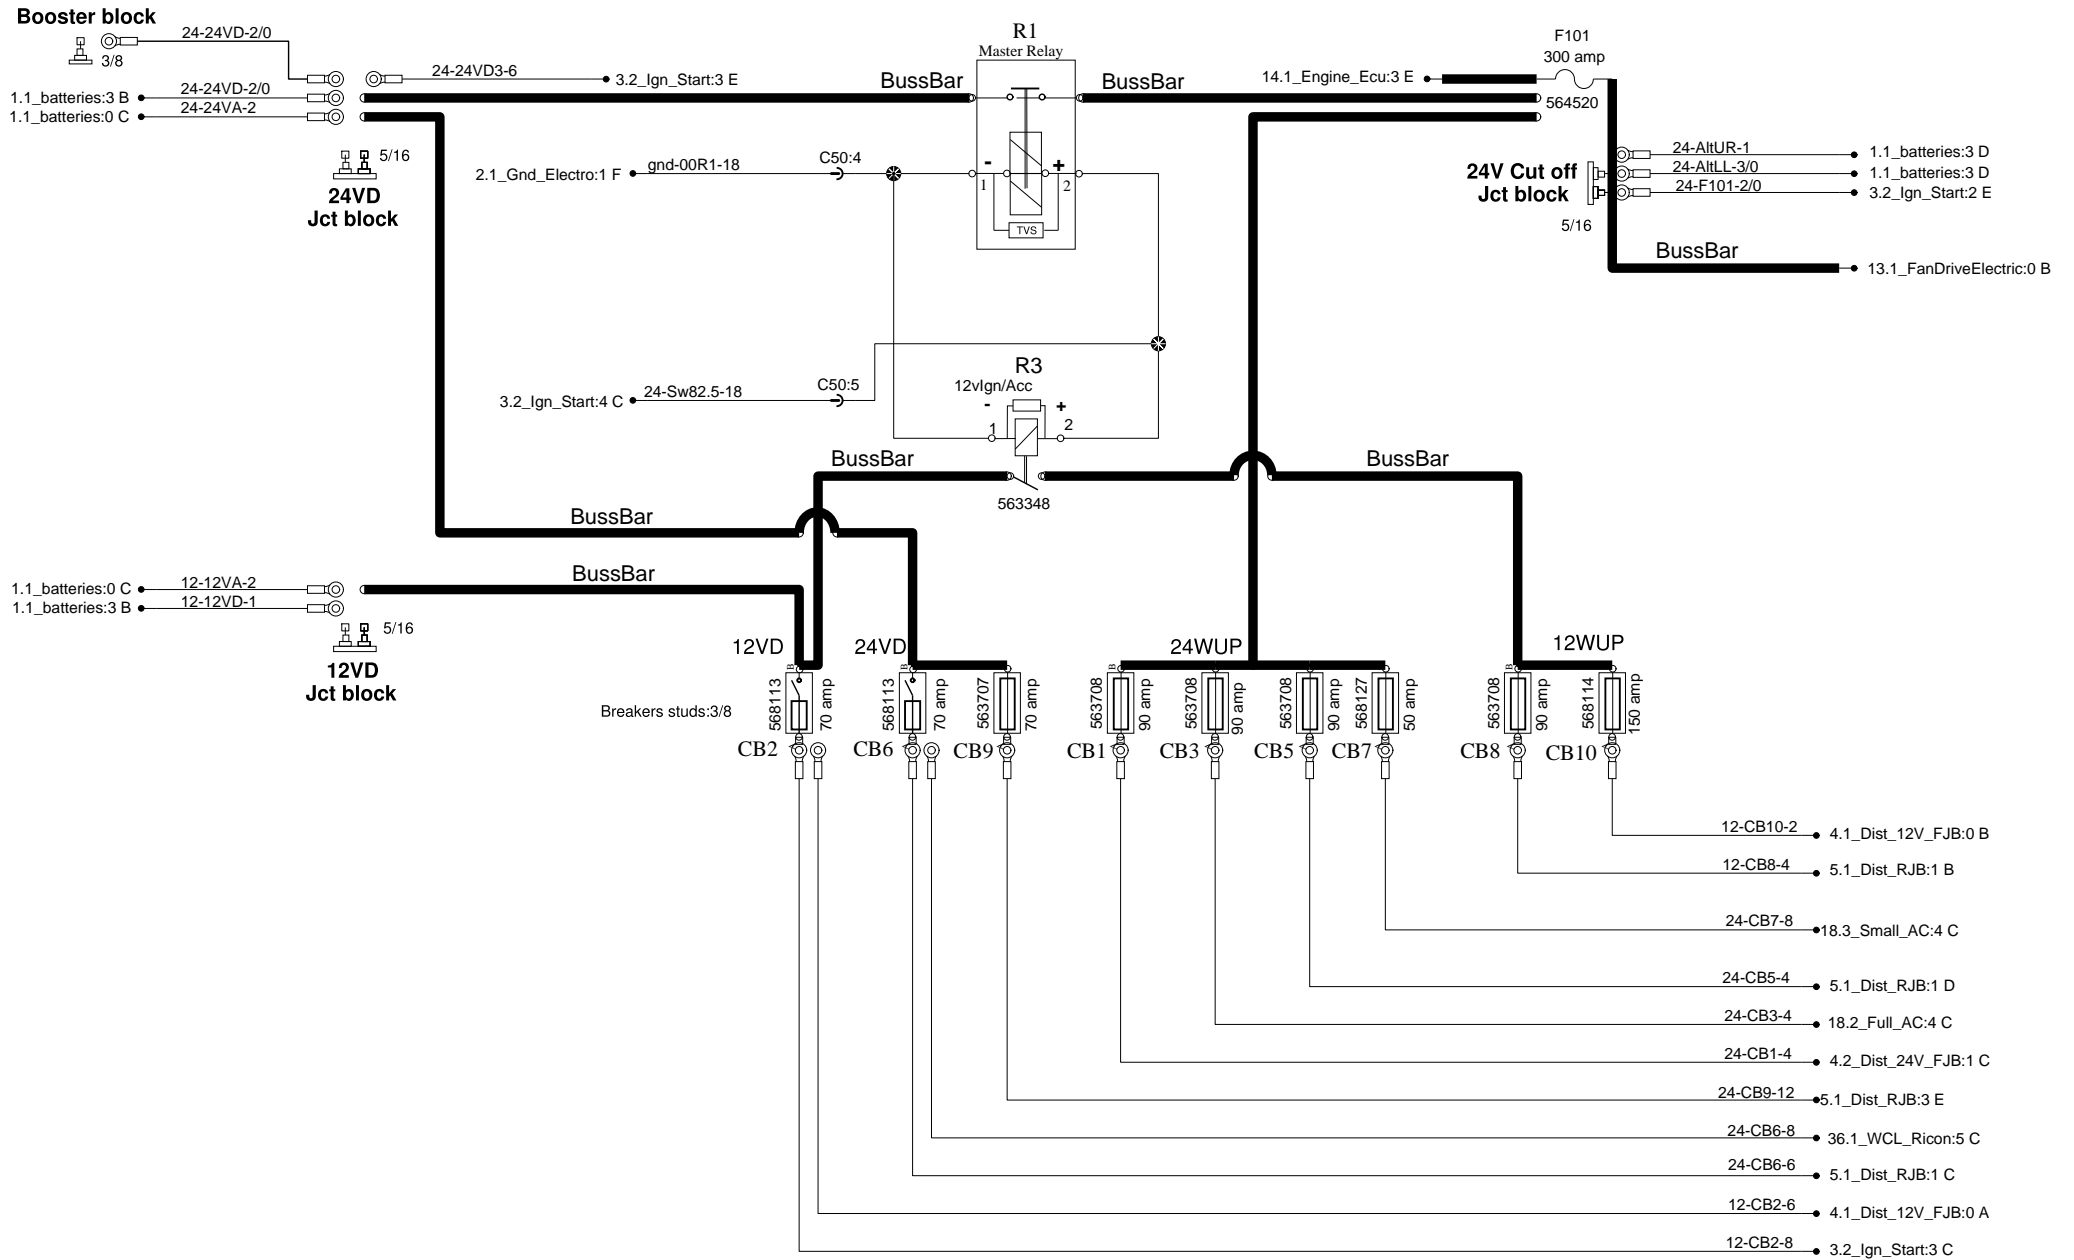

Main distribution batteries & ignition