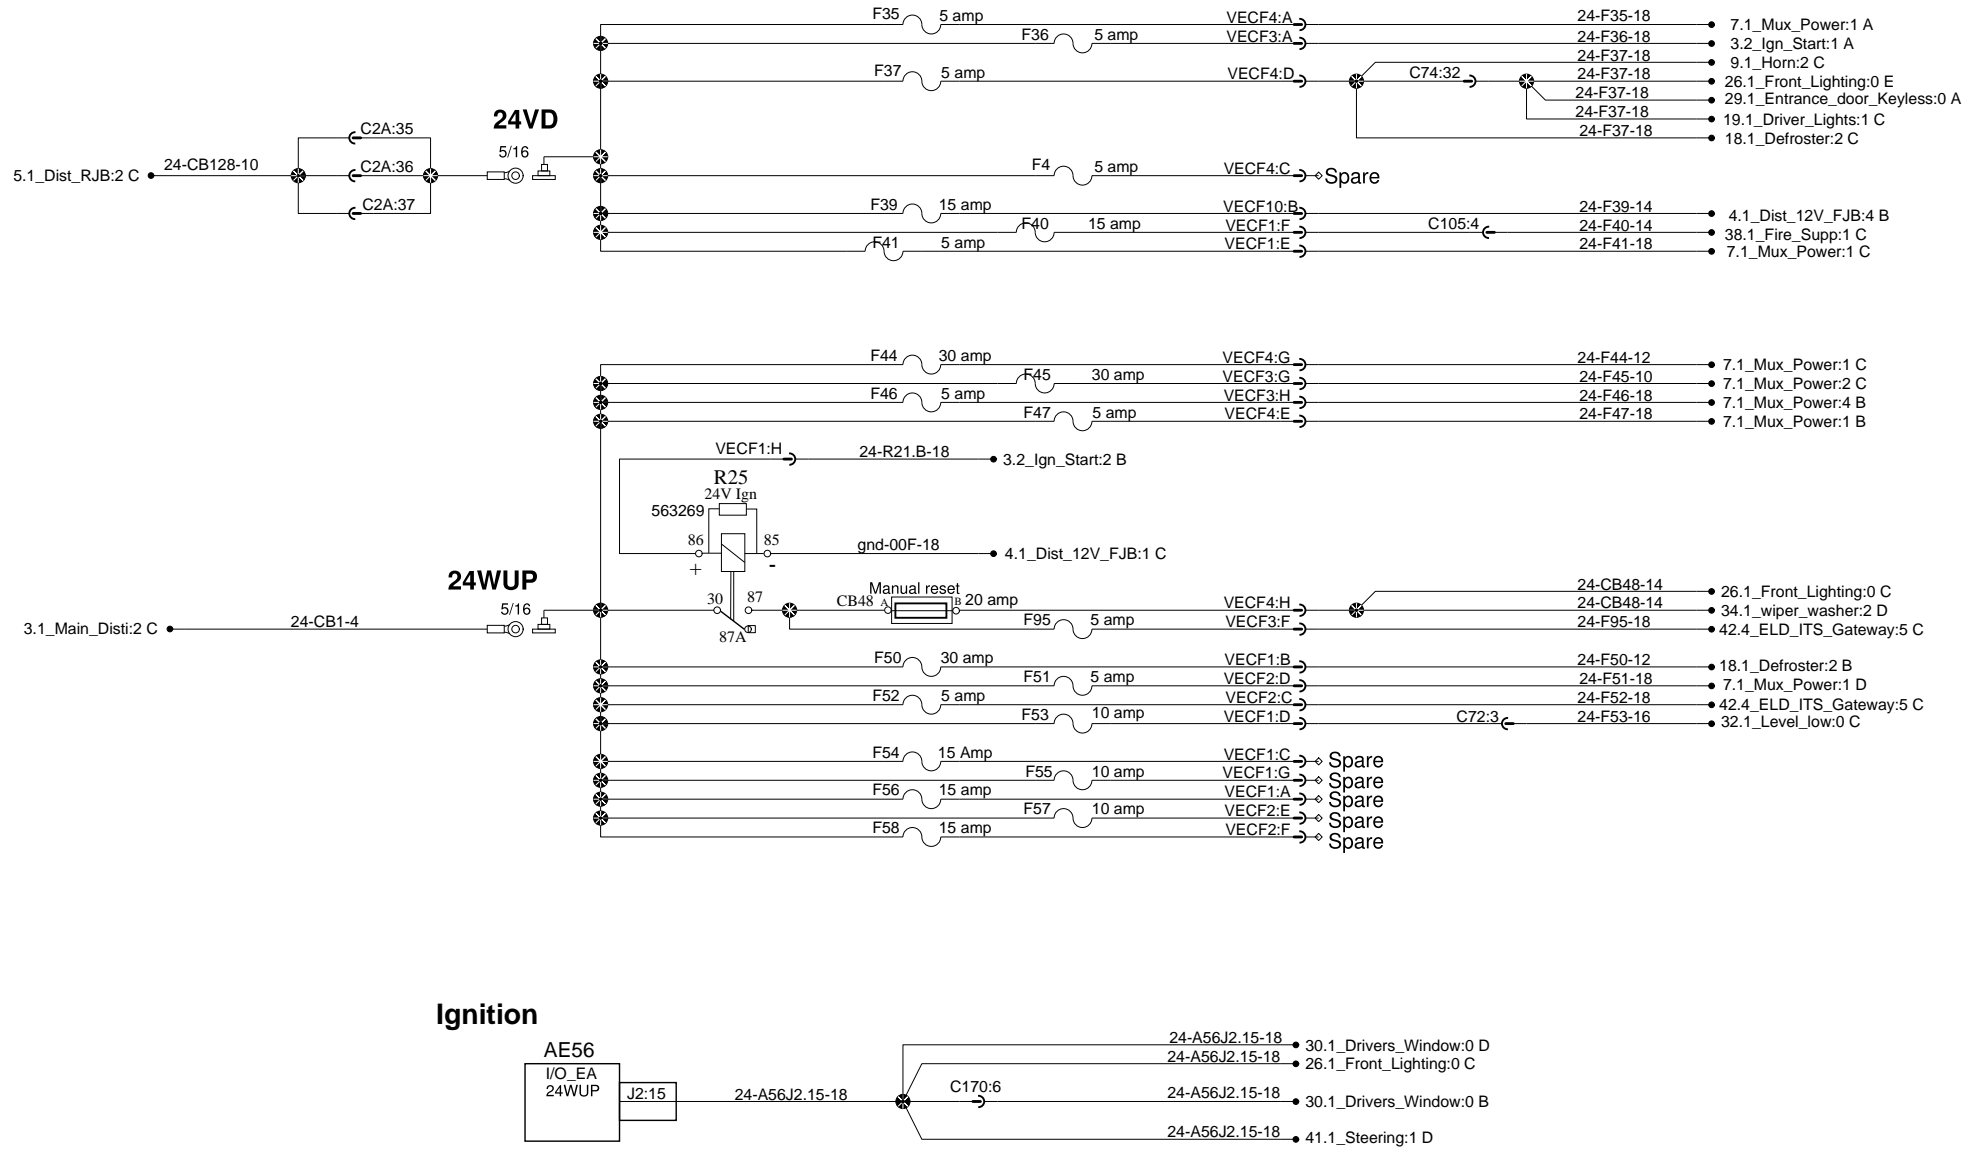

24V Power distribution front junction box