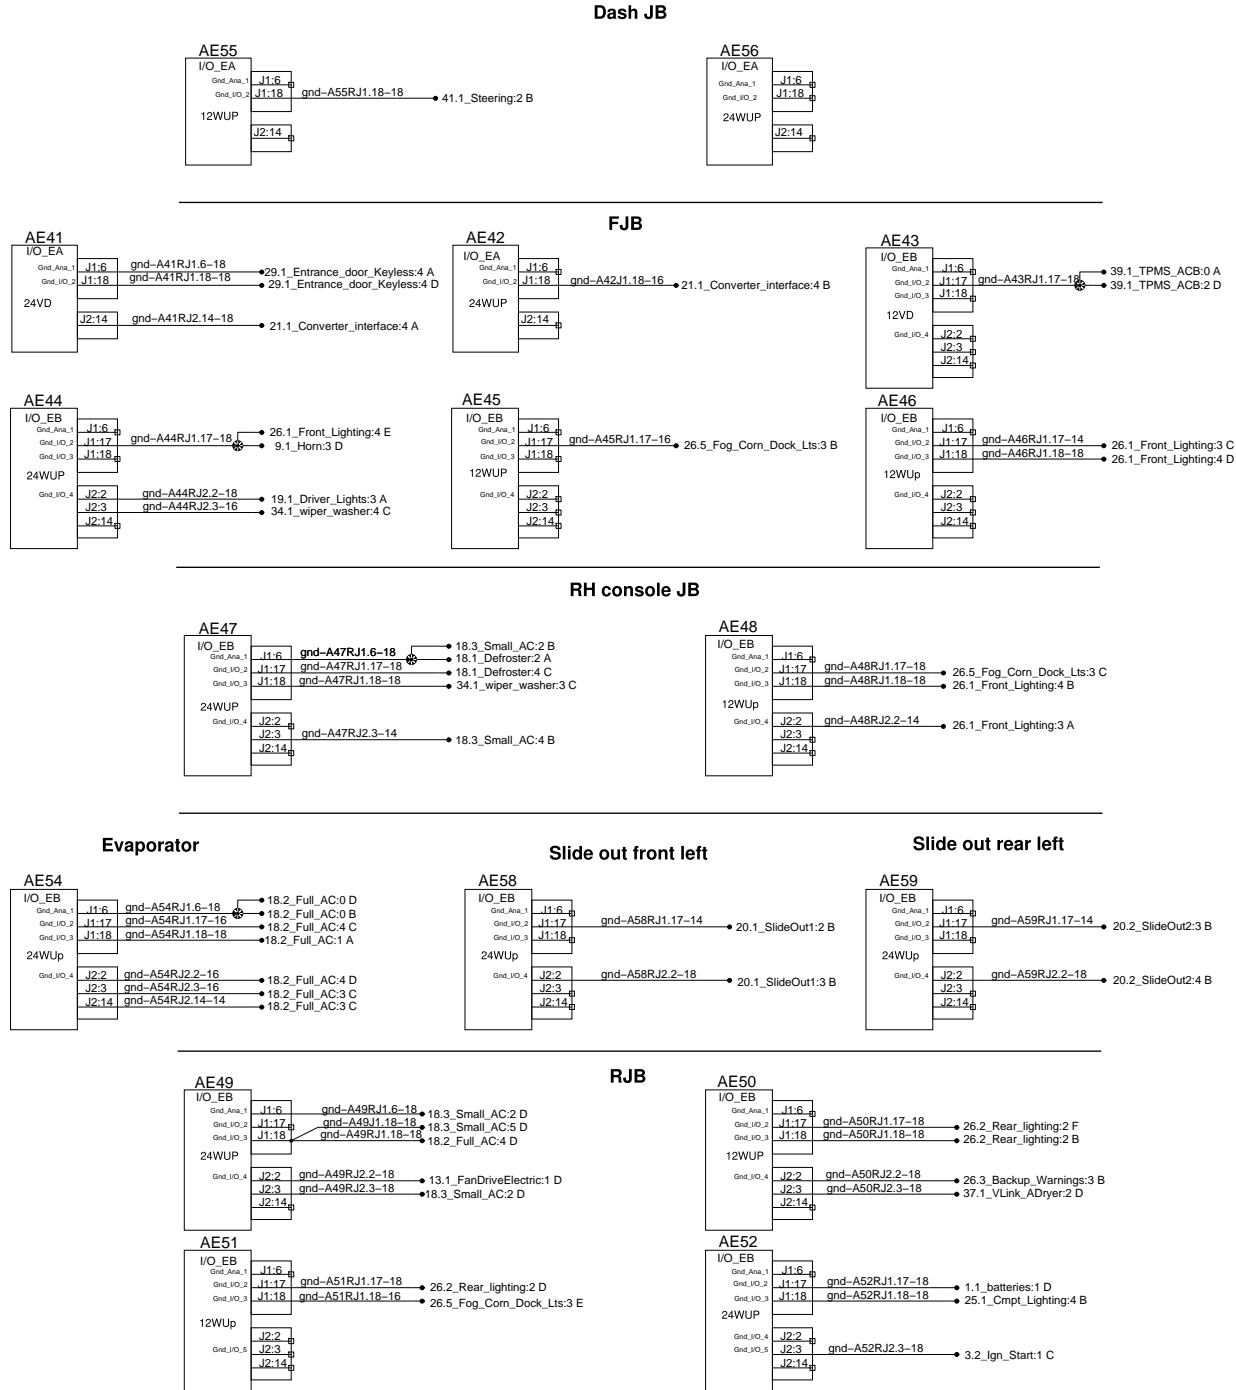

Electronic ground distribution

Ground distribution: