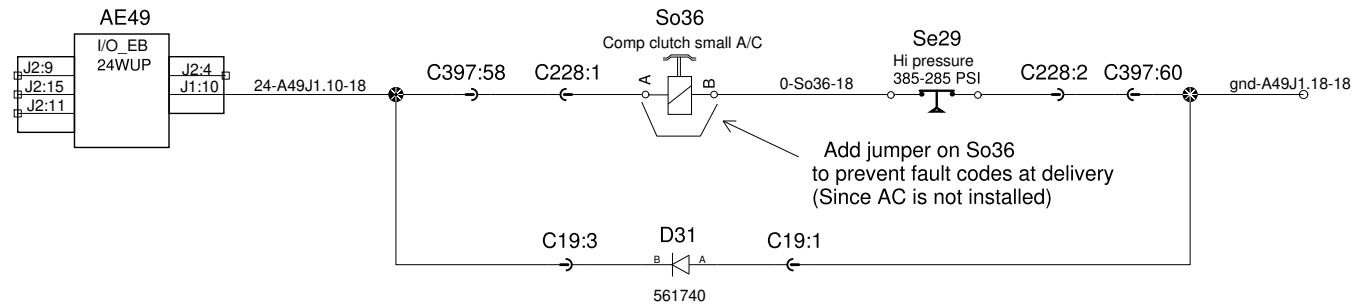

Cust Adapt. Move alternators on cold side (Small AC not installed at delivery)

A

A

B

B

C

C

Refer to P18.3 STD for all details

D

D

E

E