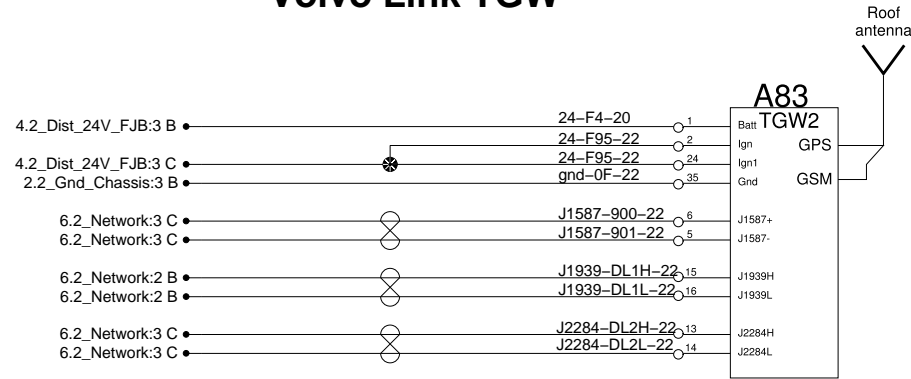

Volvo Link TGW