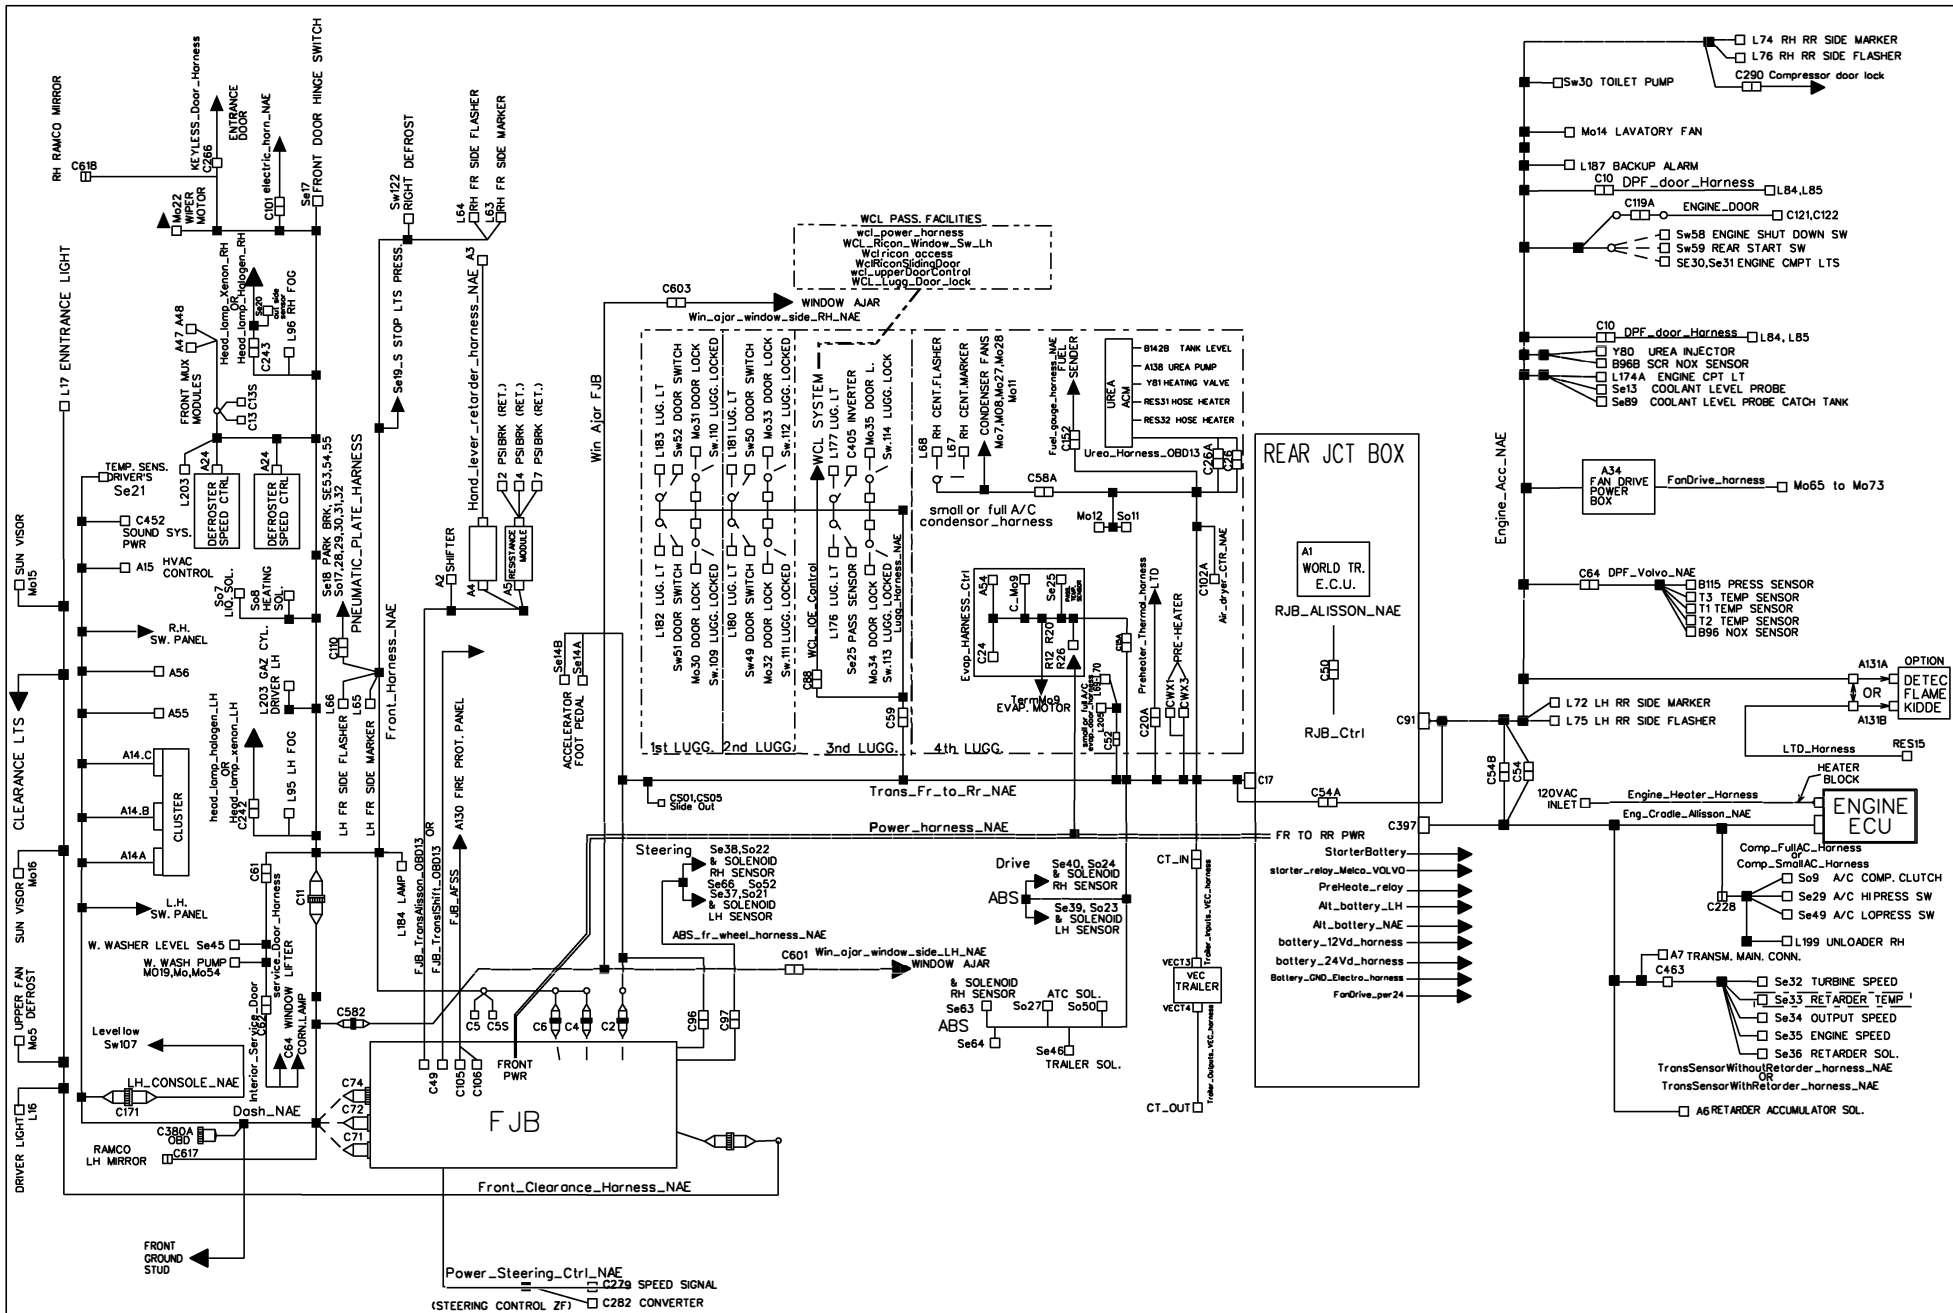

FRONT

REAR

PREVOST

WIRING DIAGRAM

NO:

D061670

PAGE: C

REVISION
23