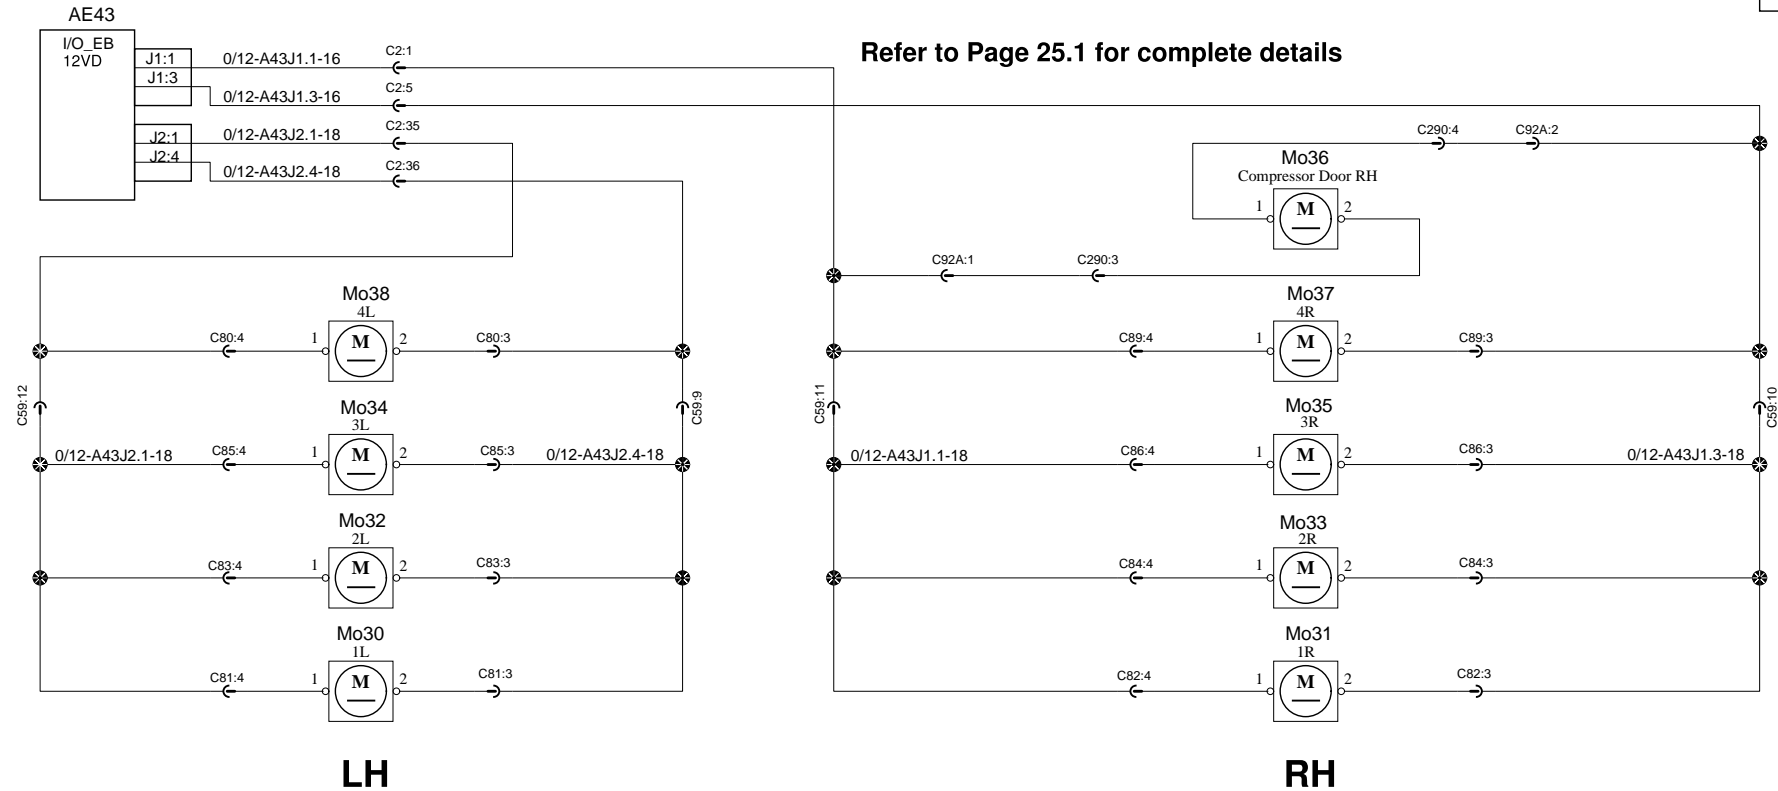

Refer to Page 25.1 for complete details