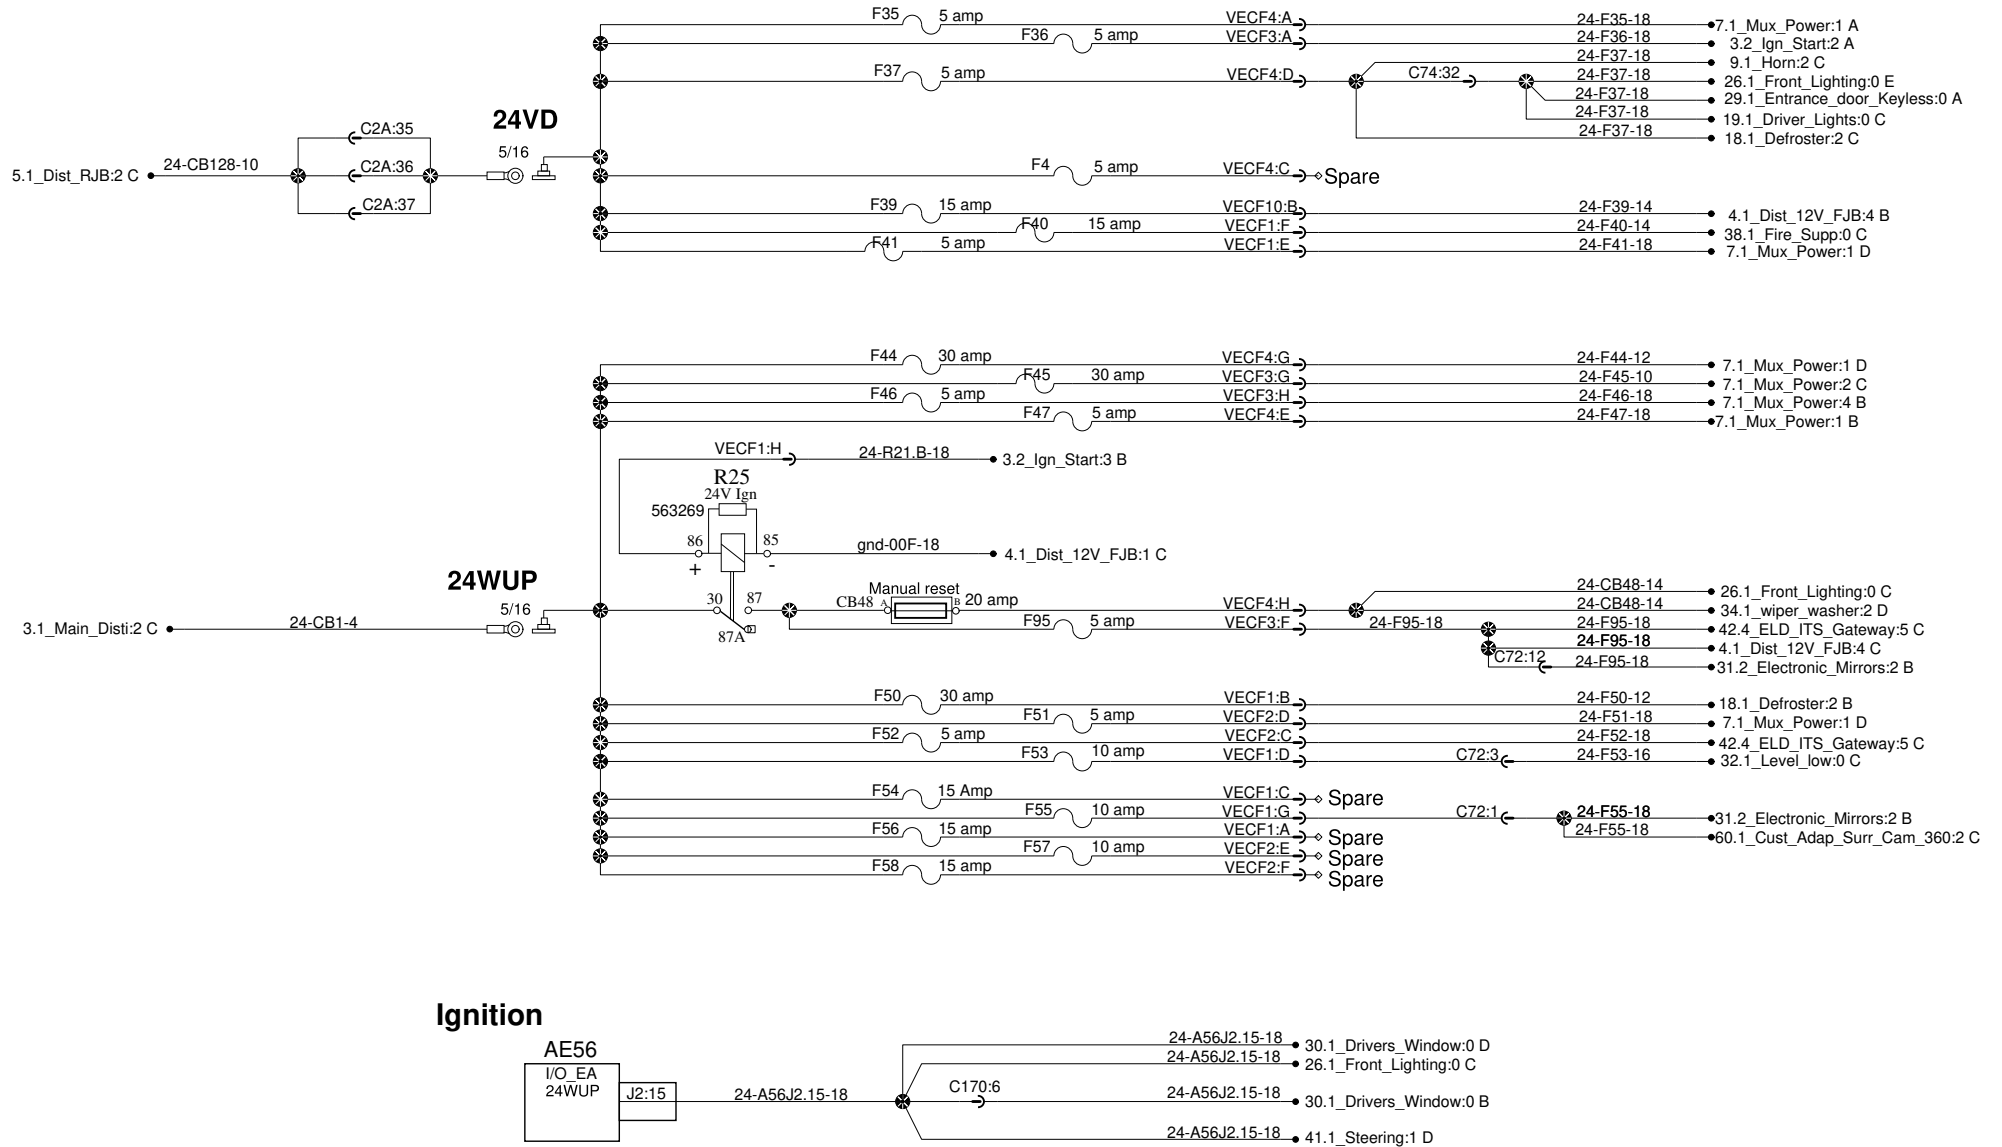

24V Power distribution front junction box