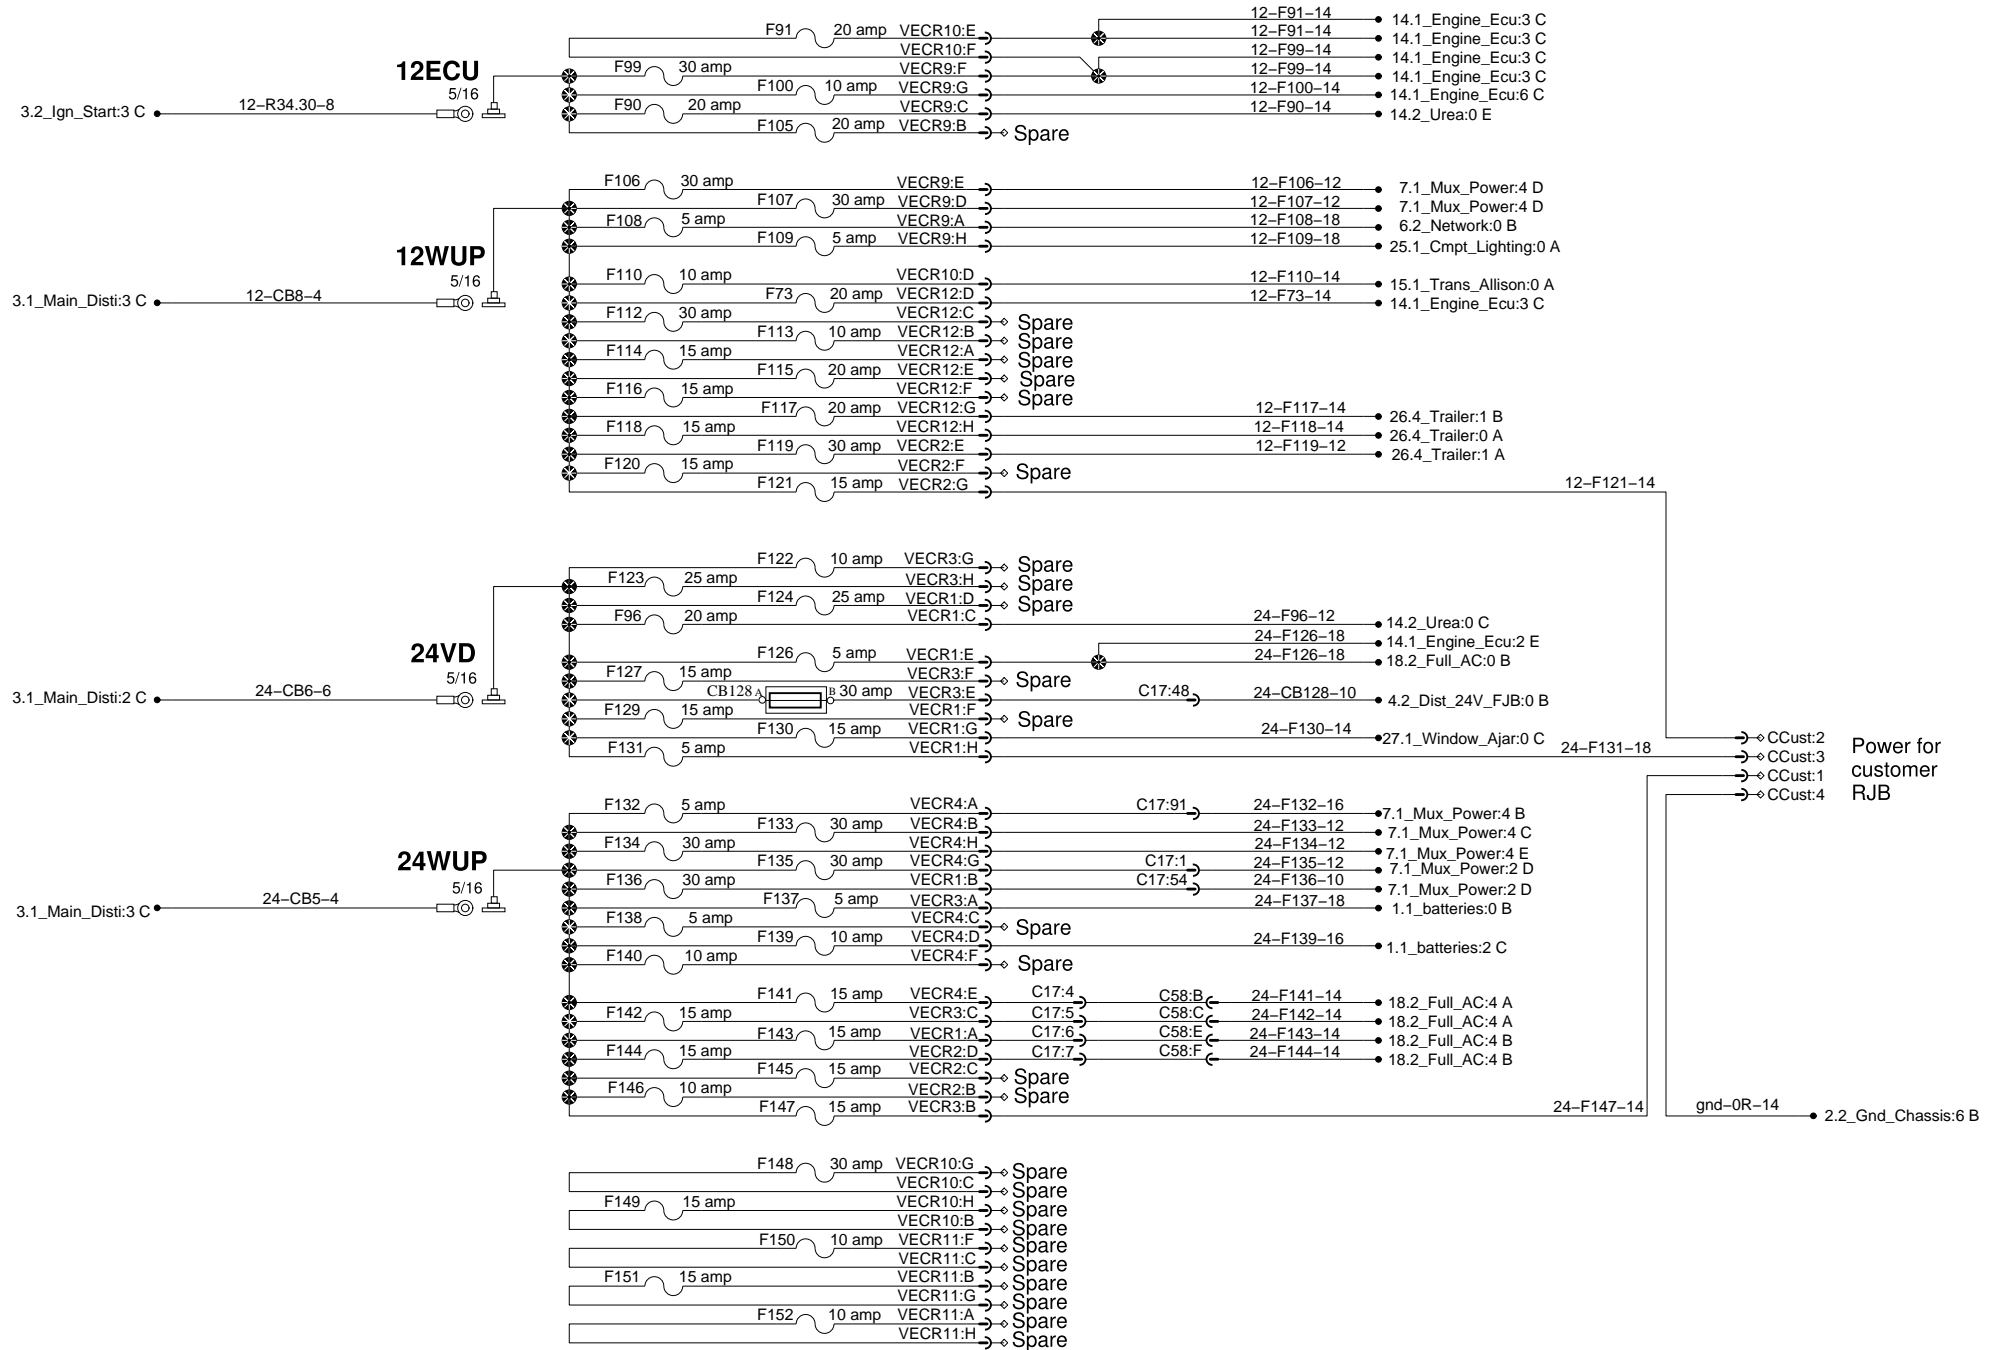

Power distribution rear junction box