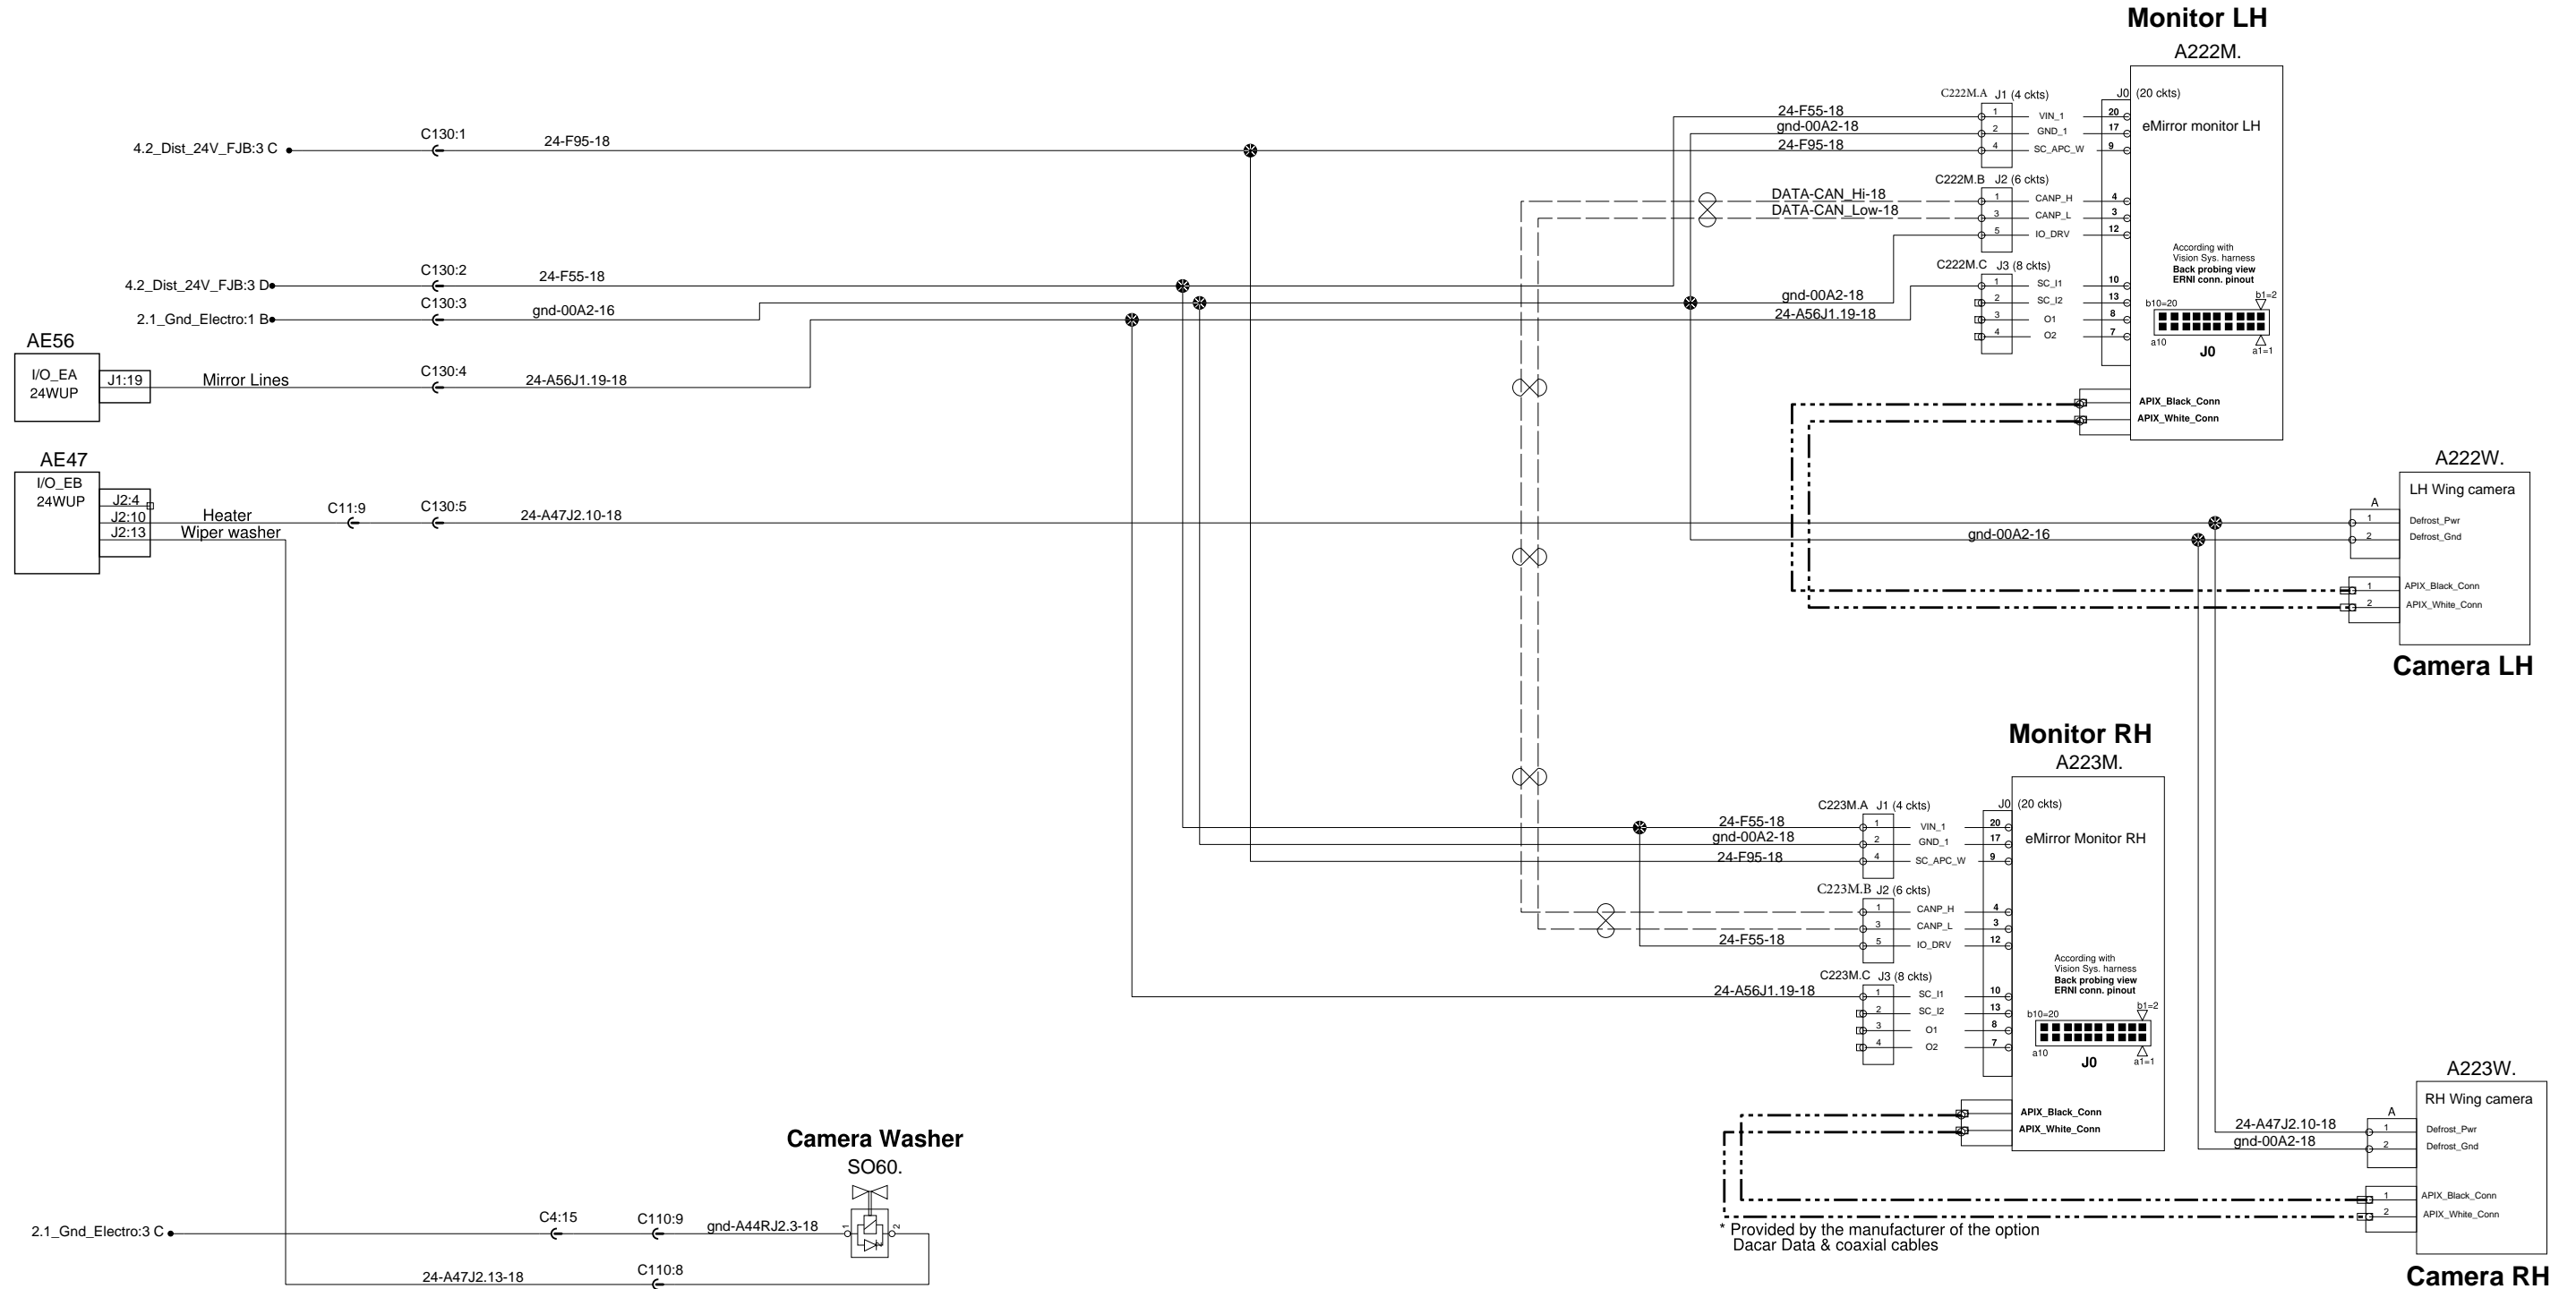

Electronic Mirrors (eMirrors)

Info: Mirrors remains ON about 2 minutes after Ignition key turn OFF