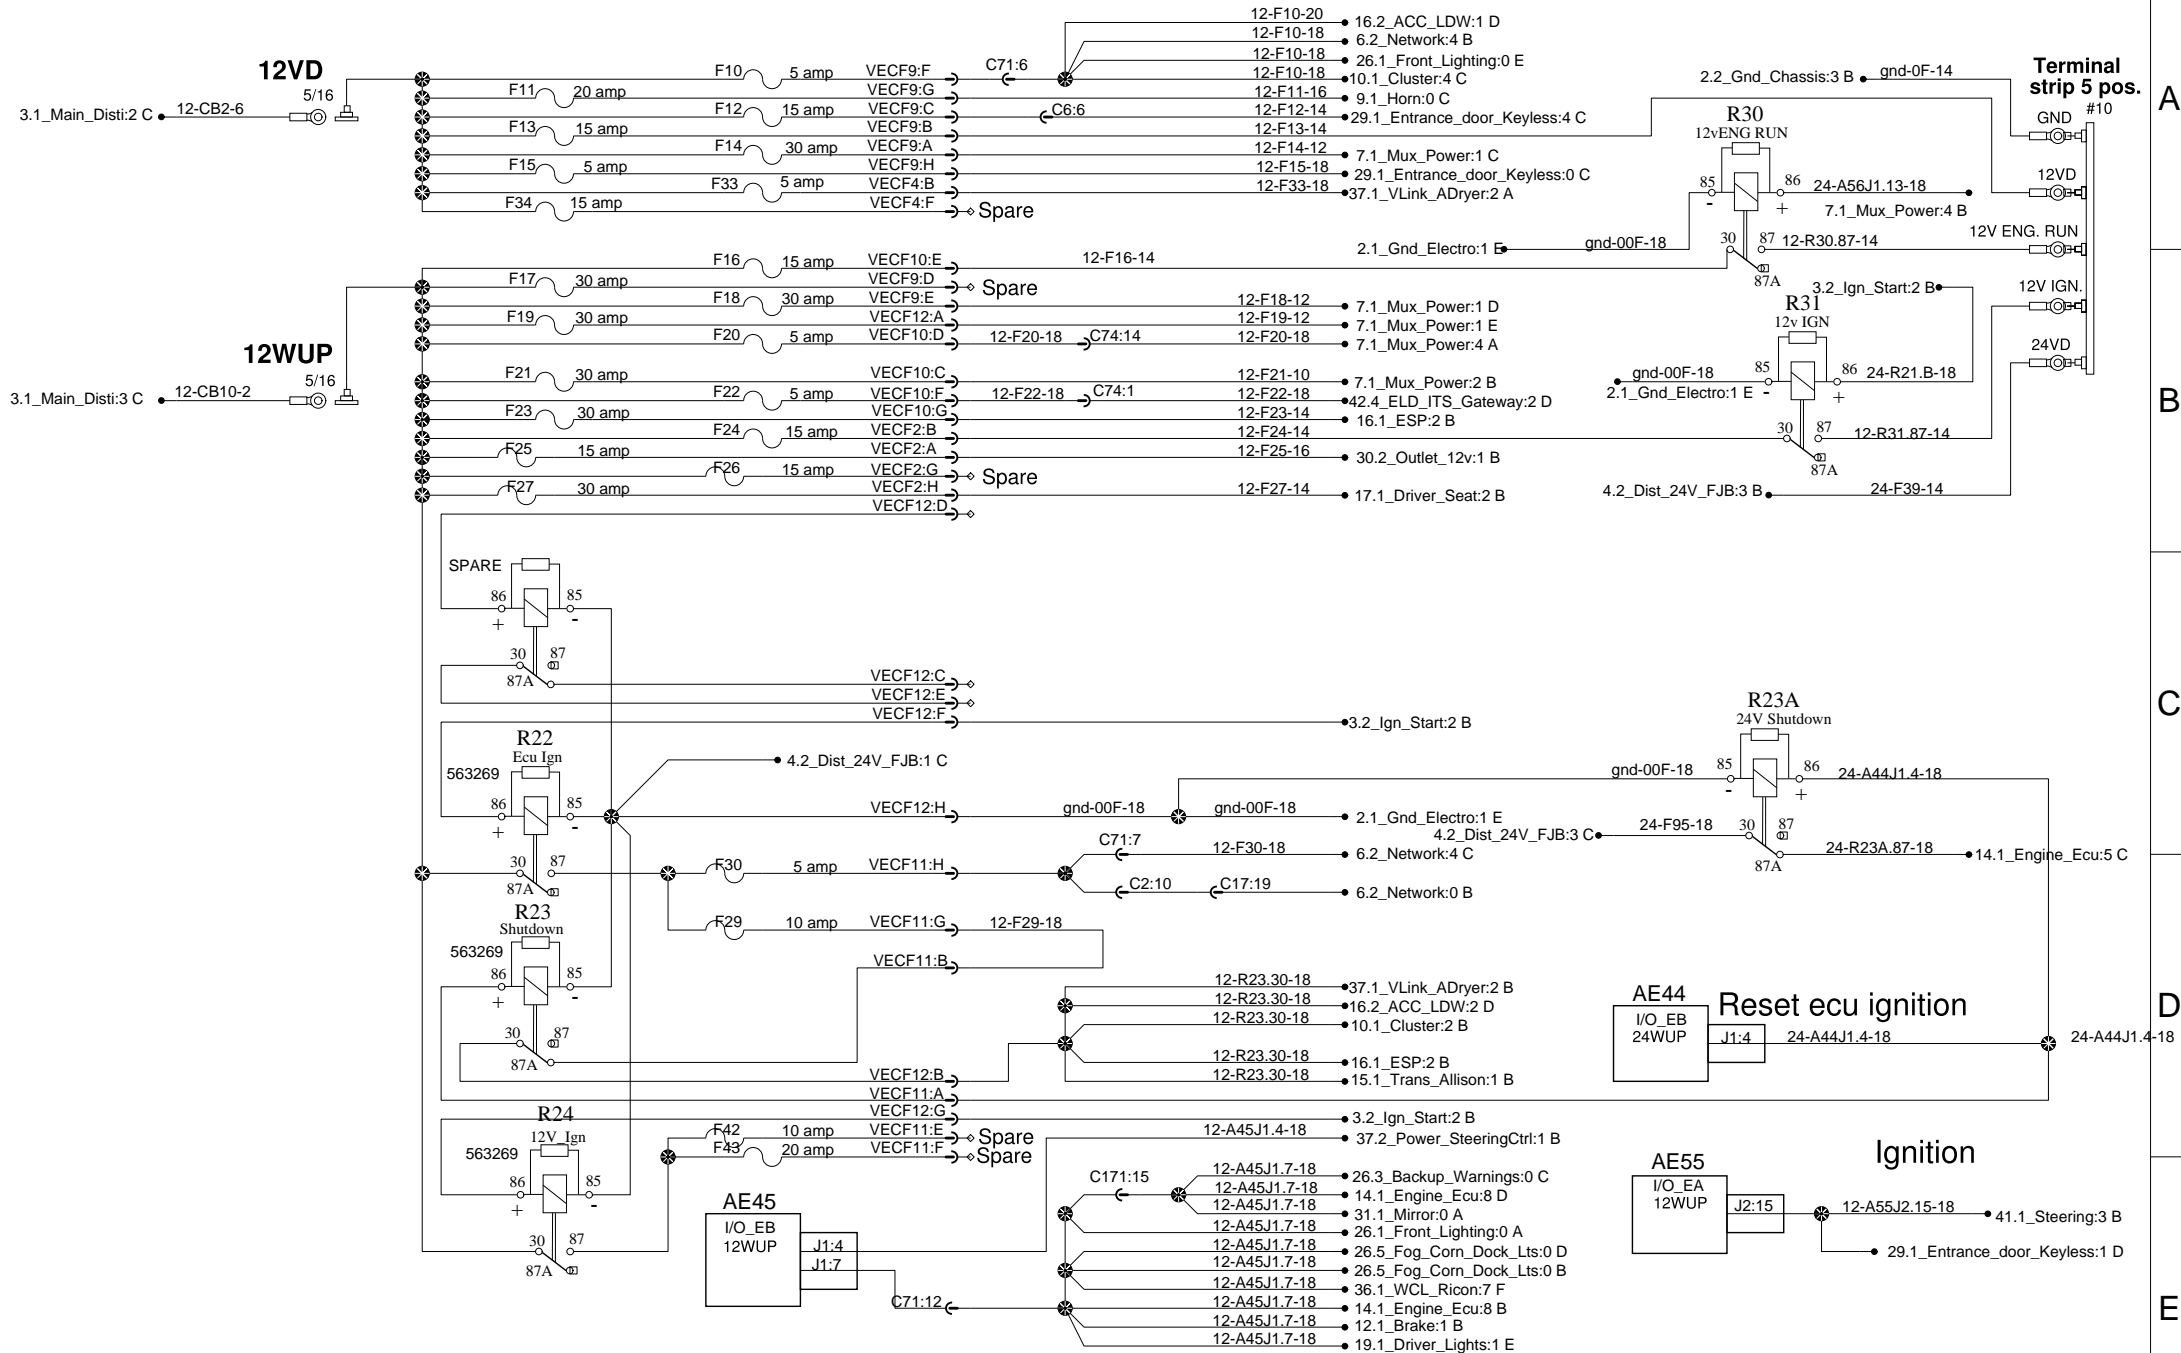

12V Power distribution front junction box