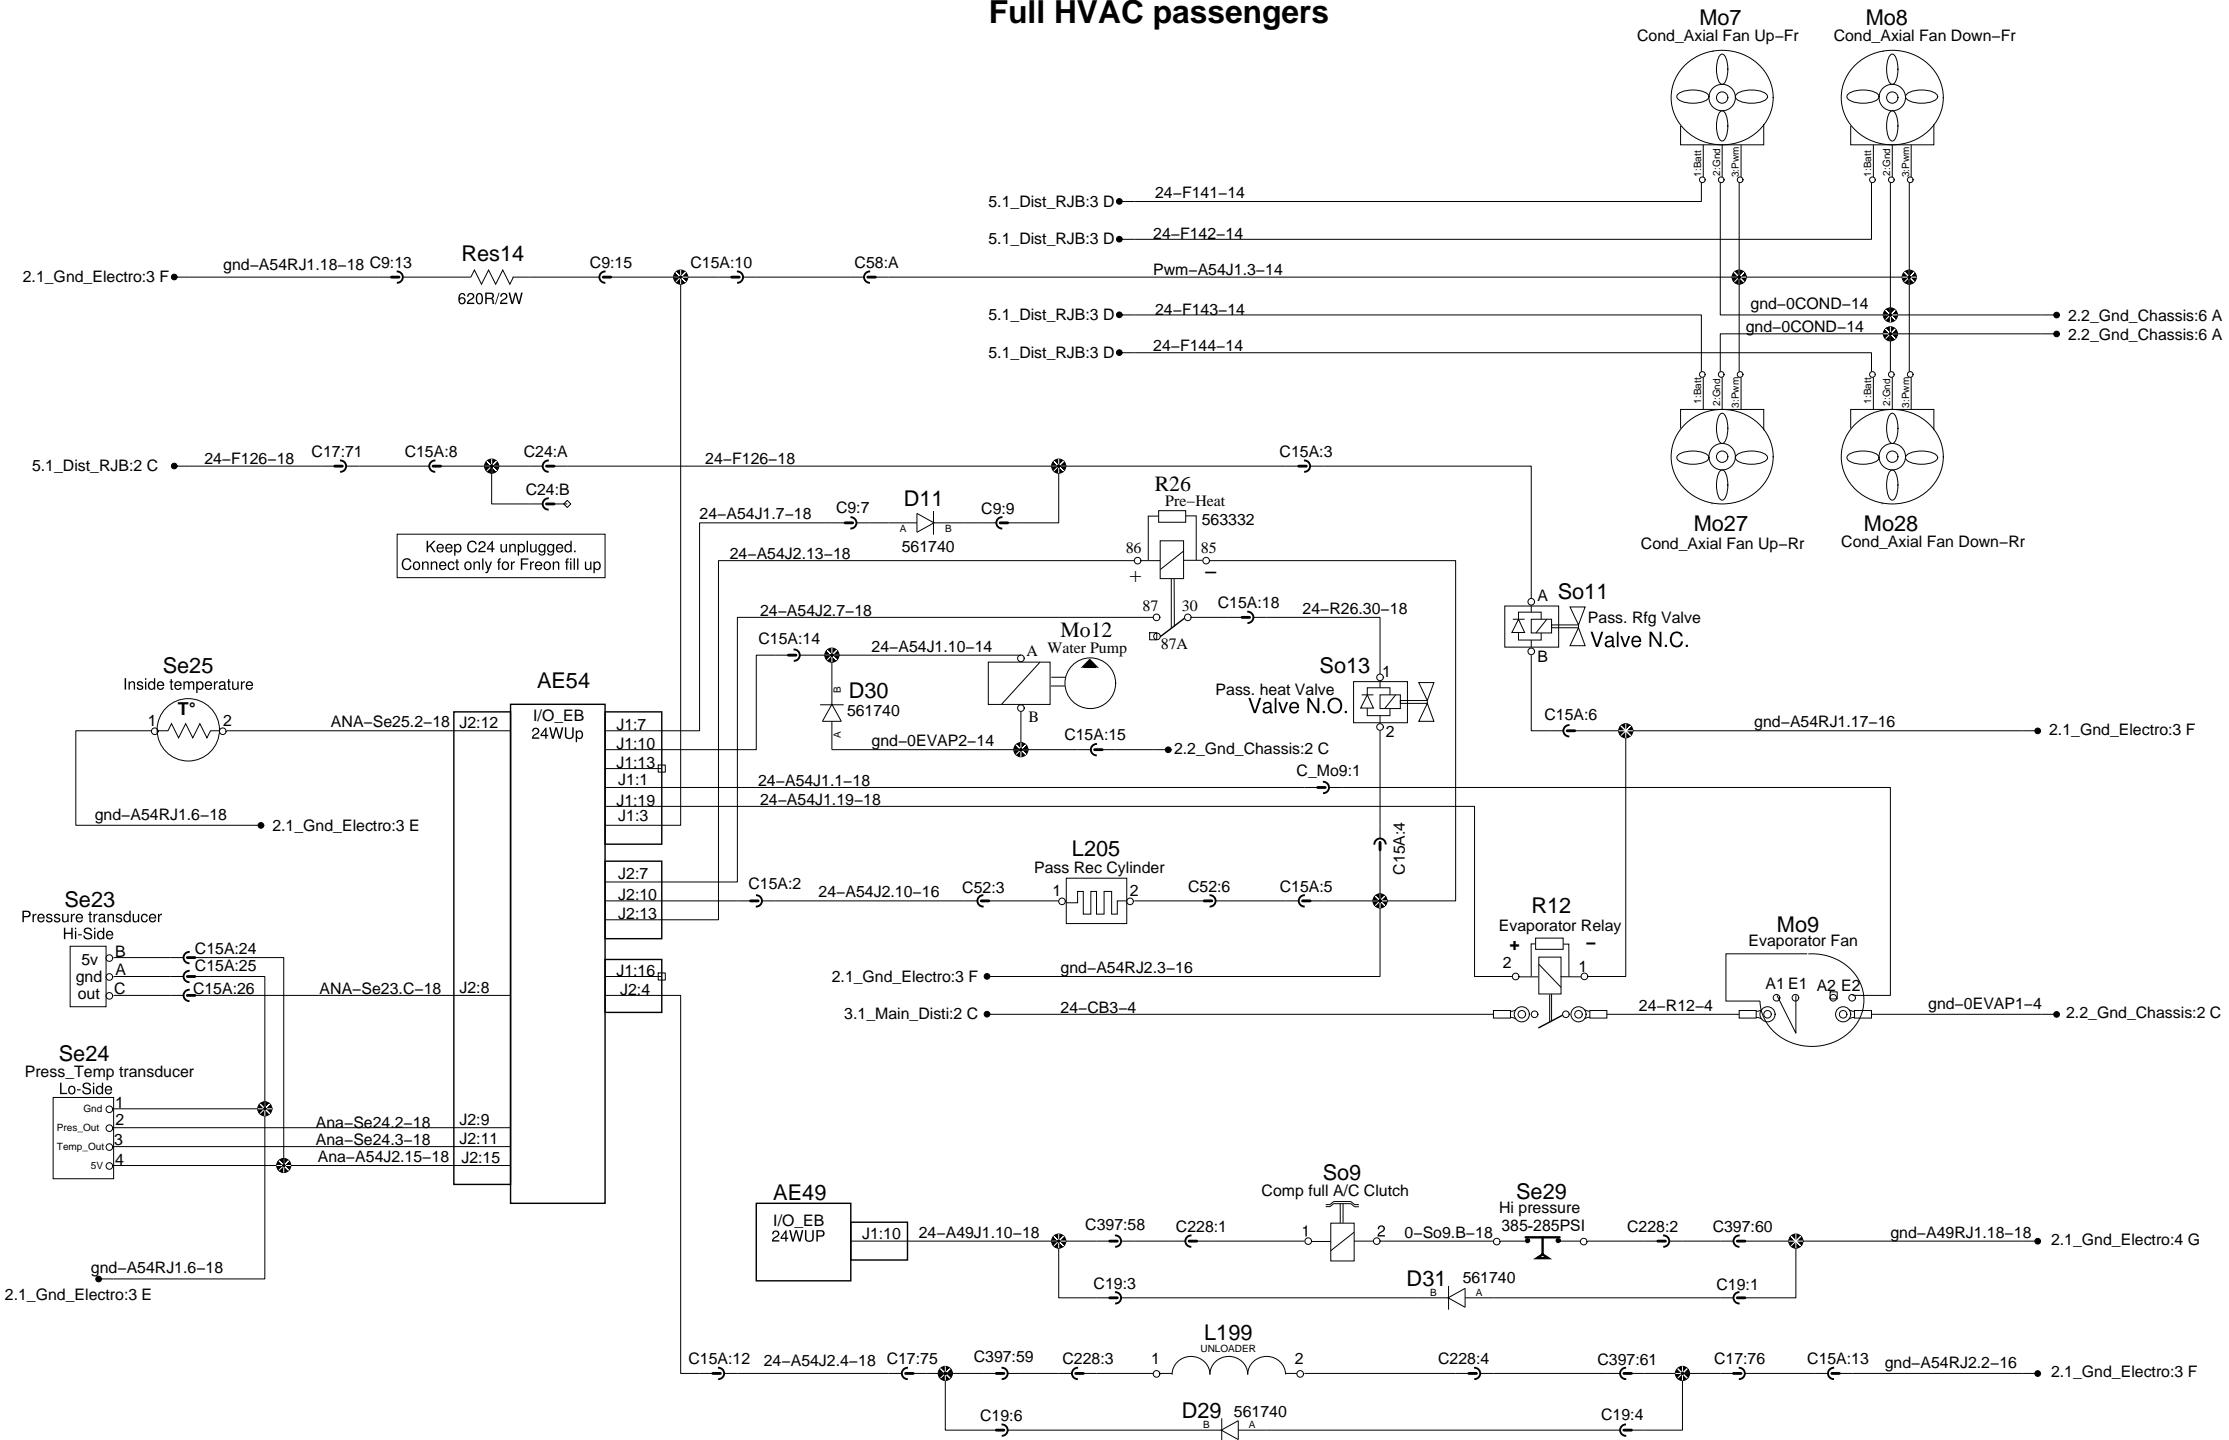

Full HVAC passengers