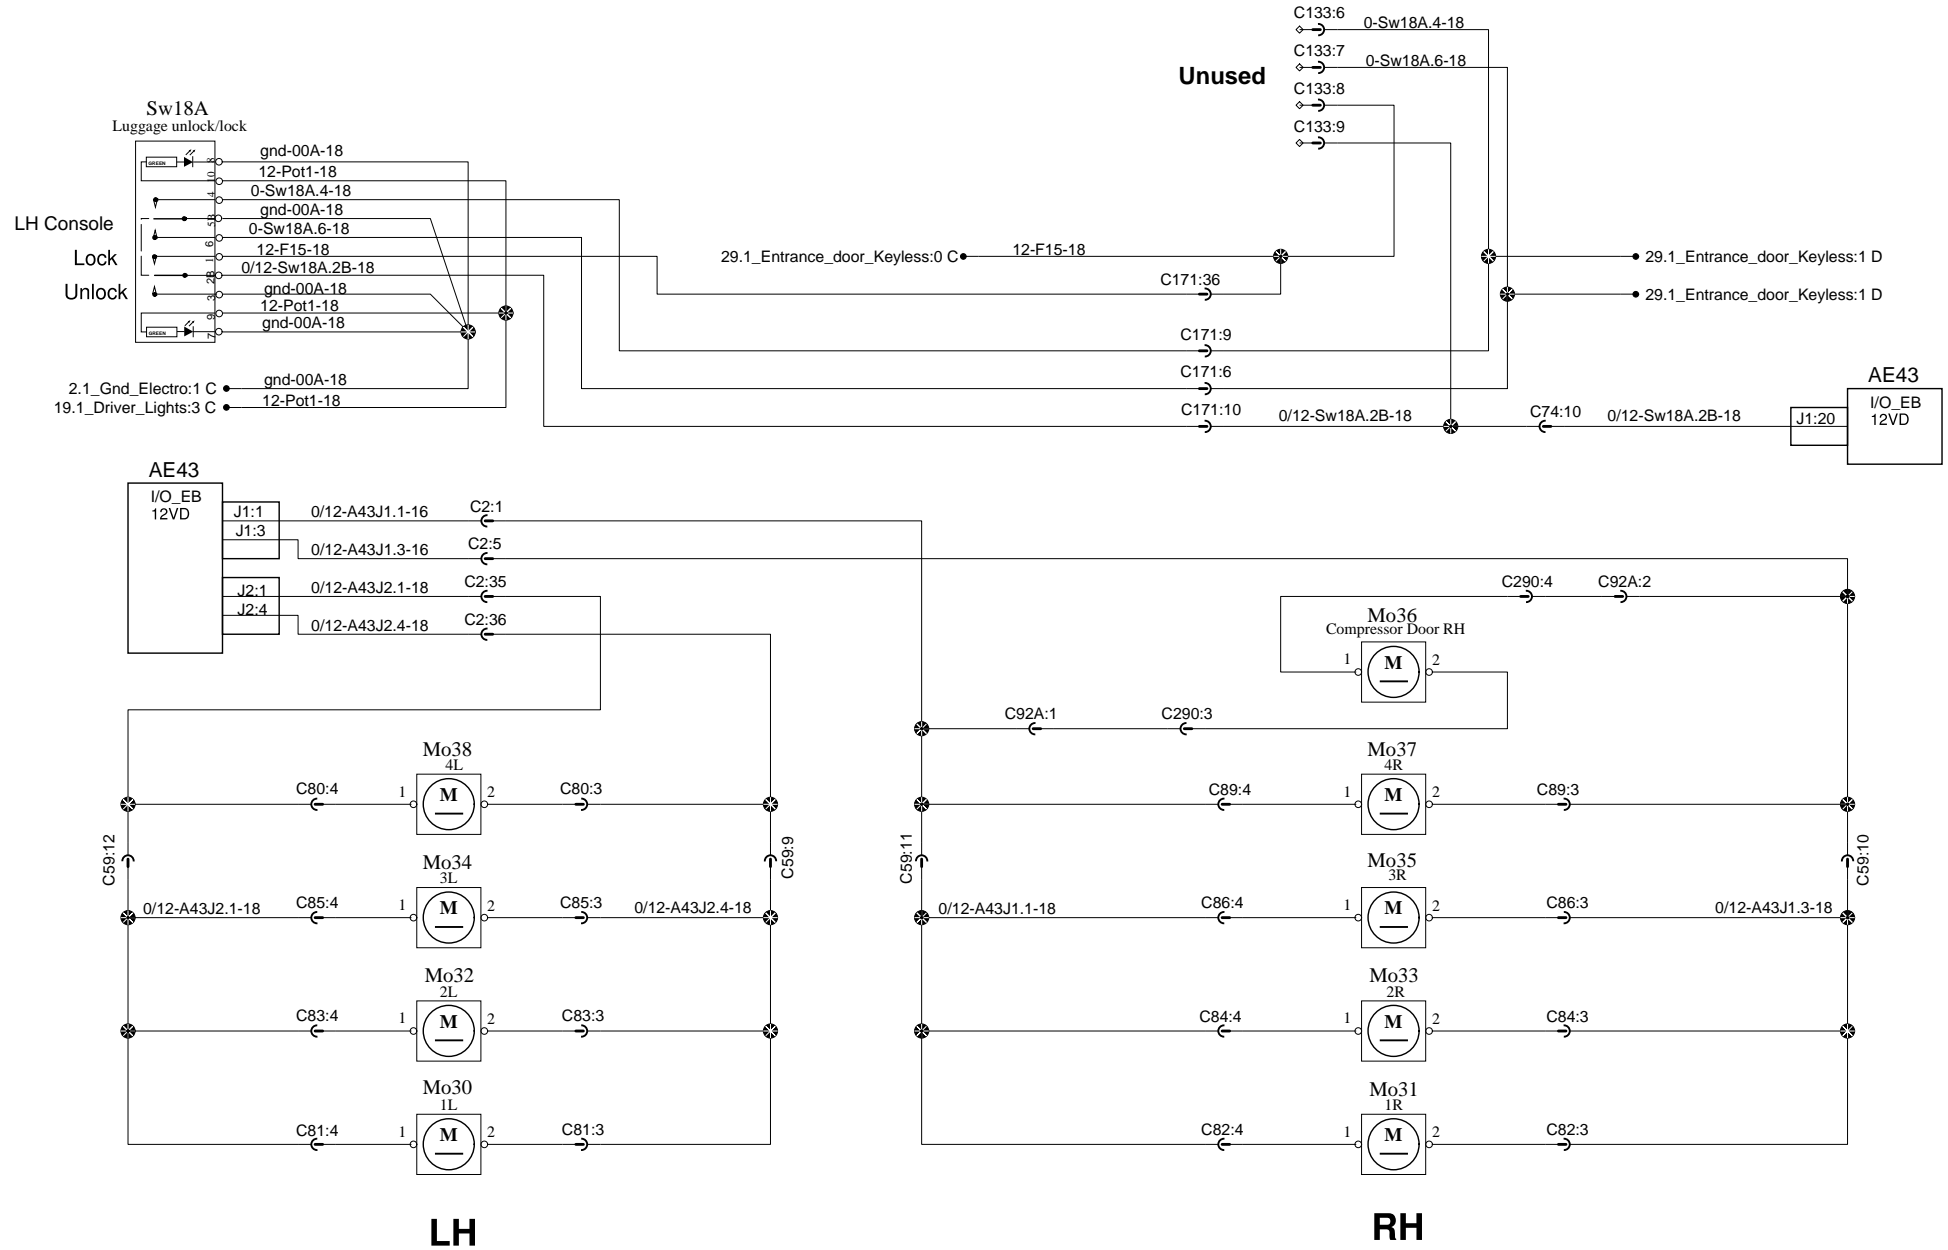

Luggage doors lock/unlock