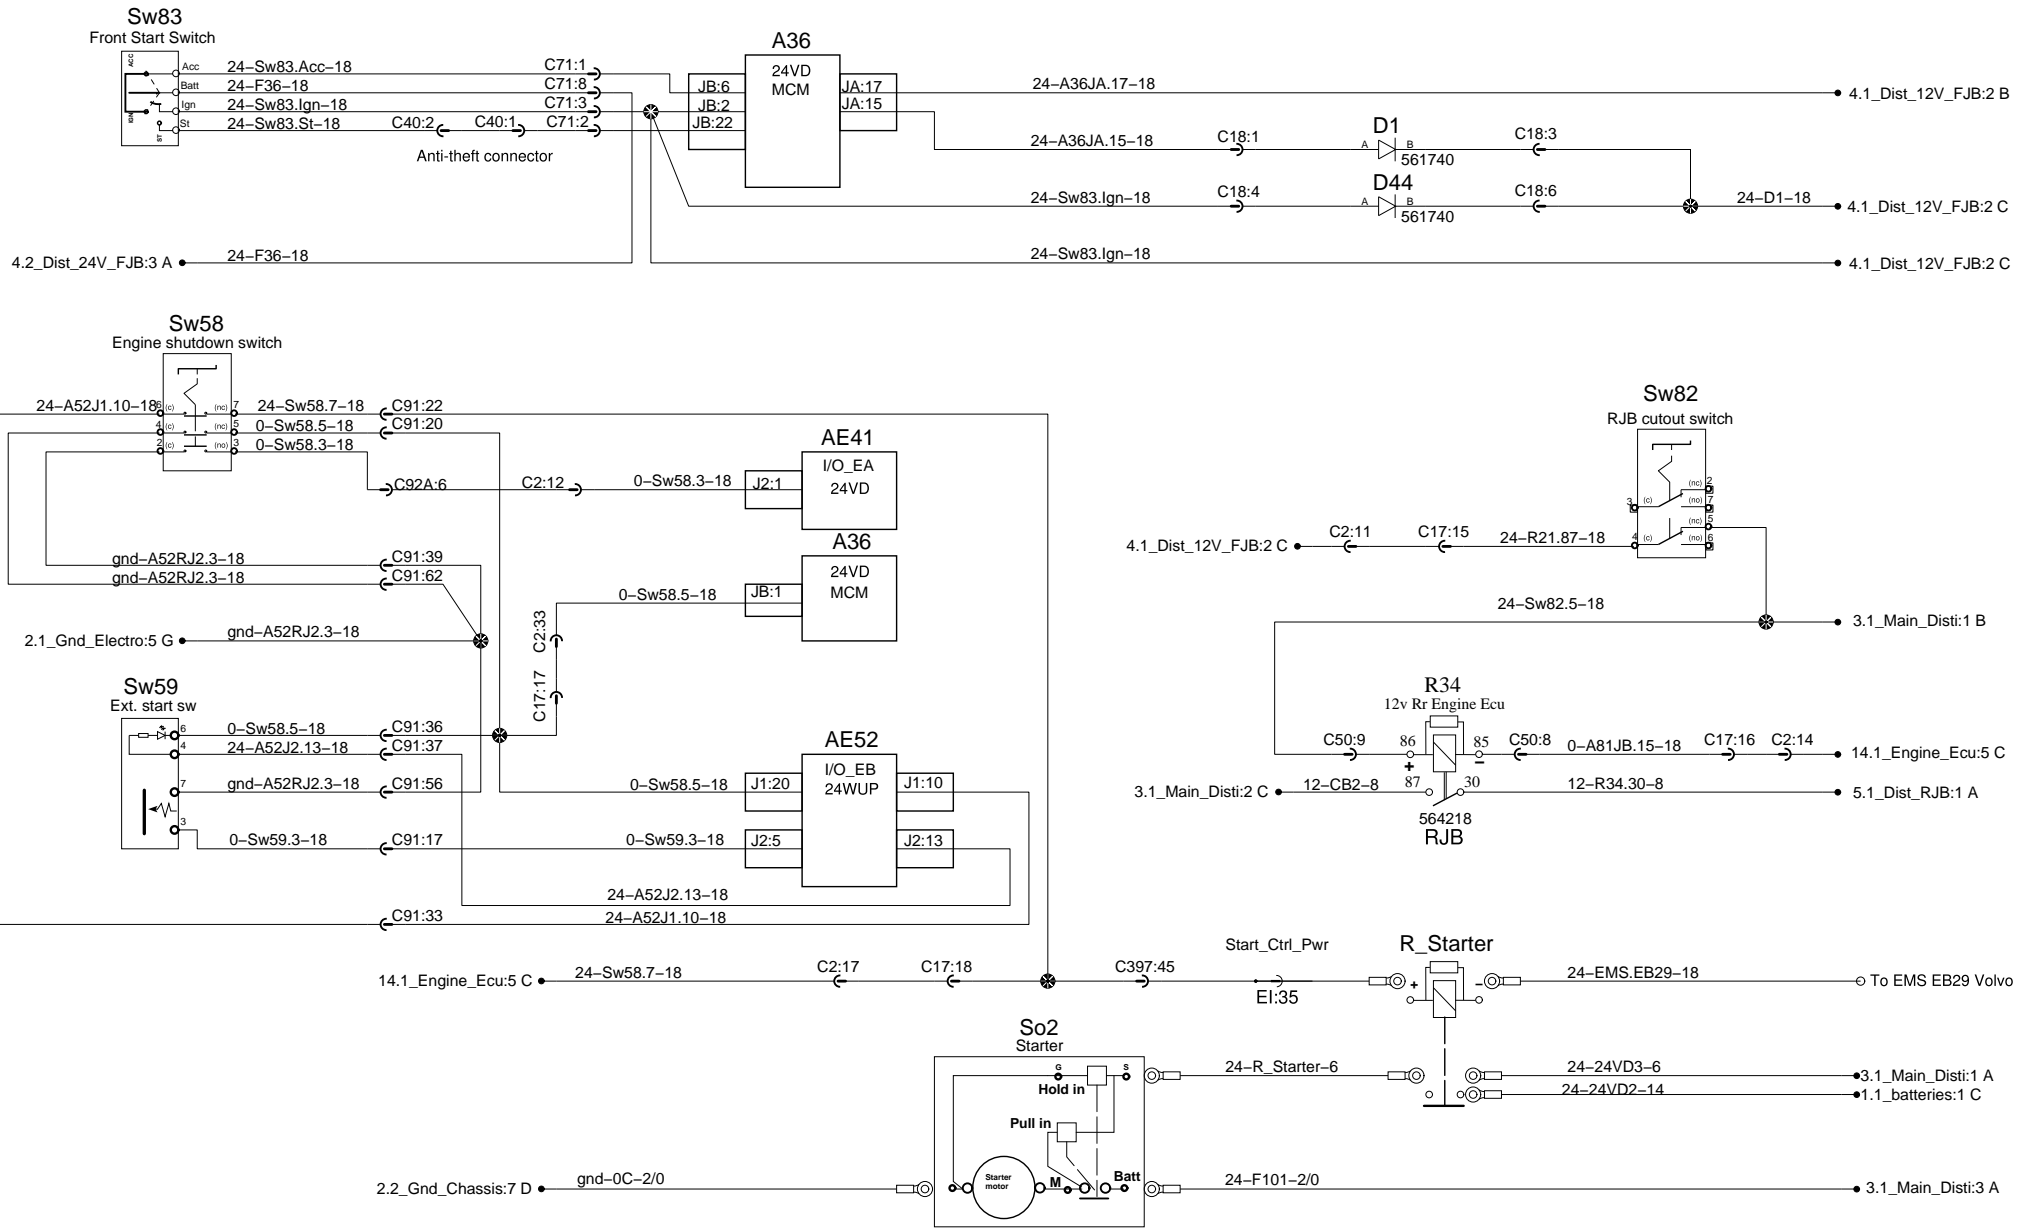

Ignition and engine start