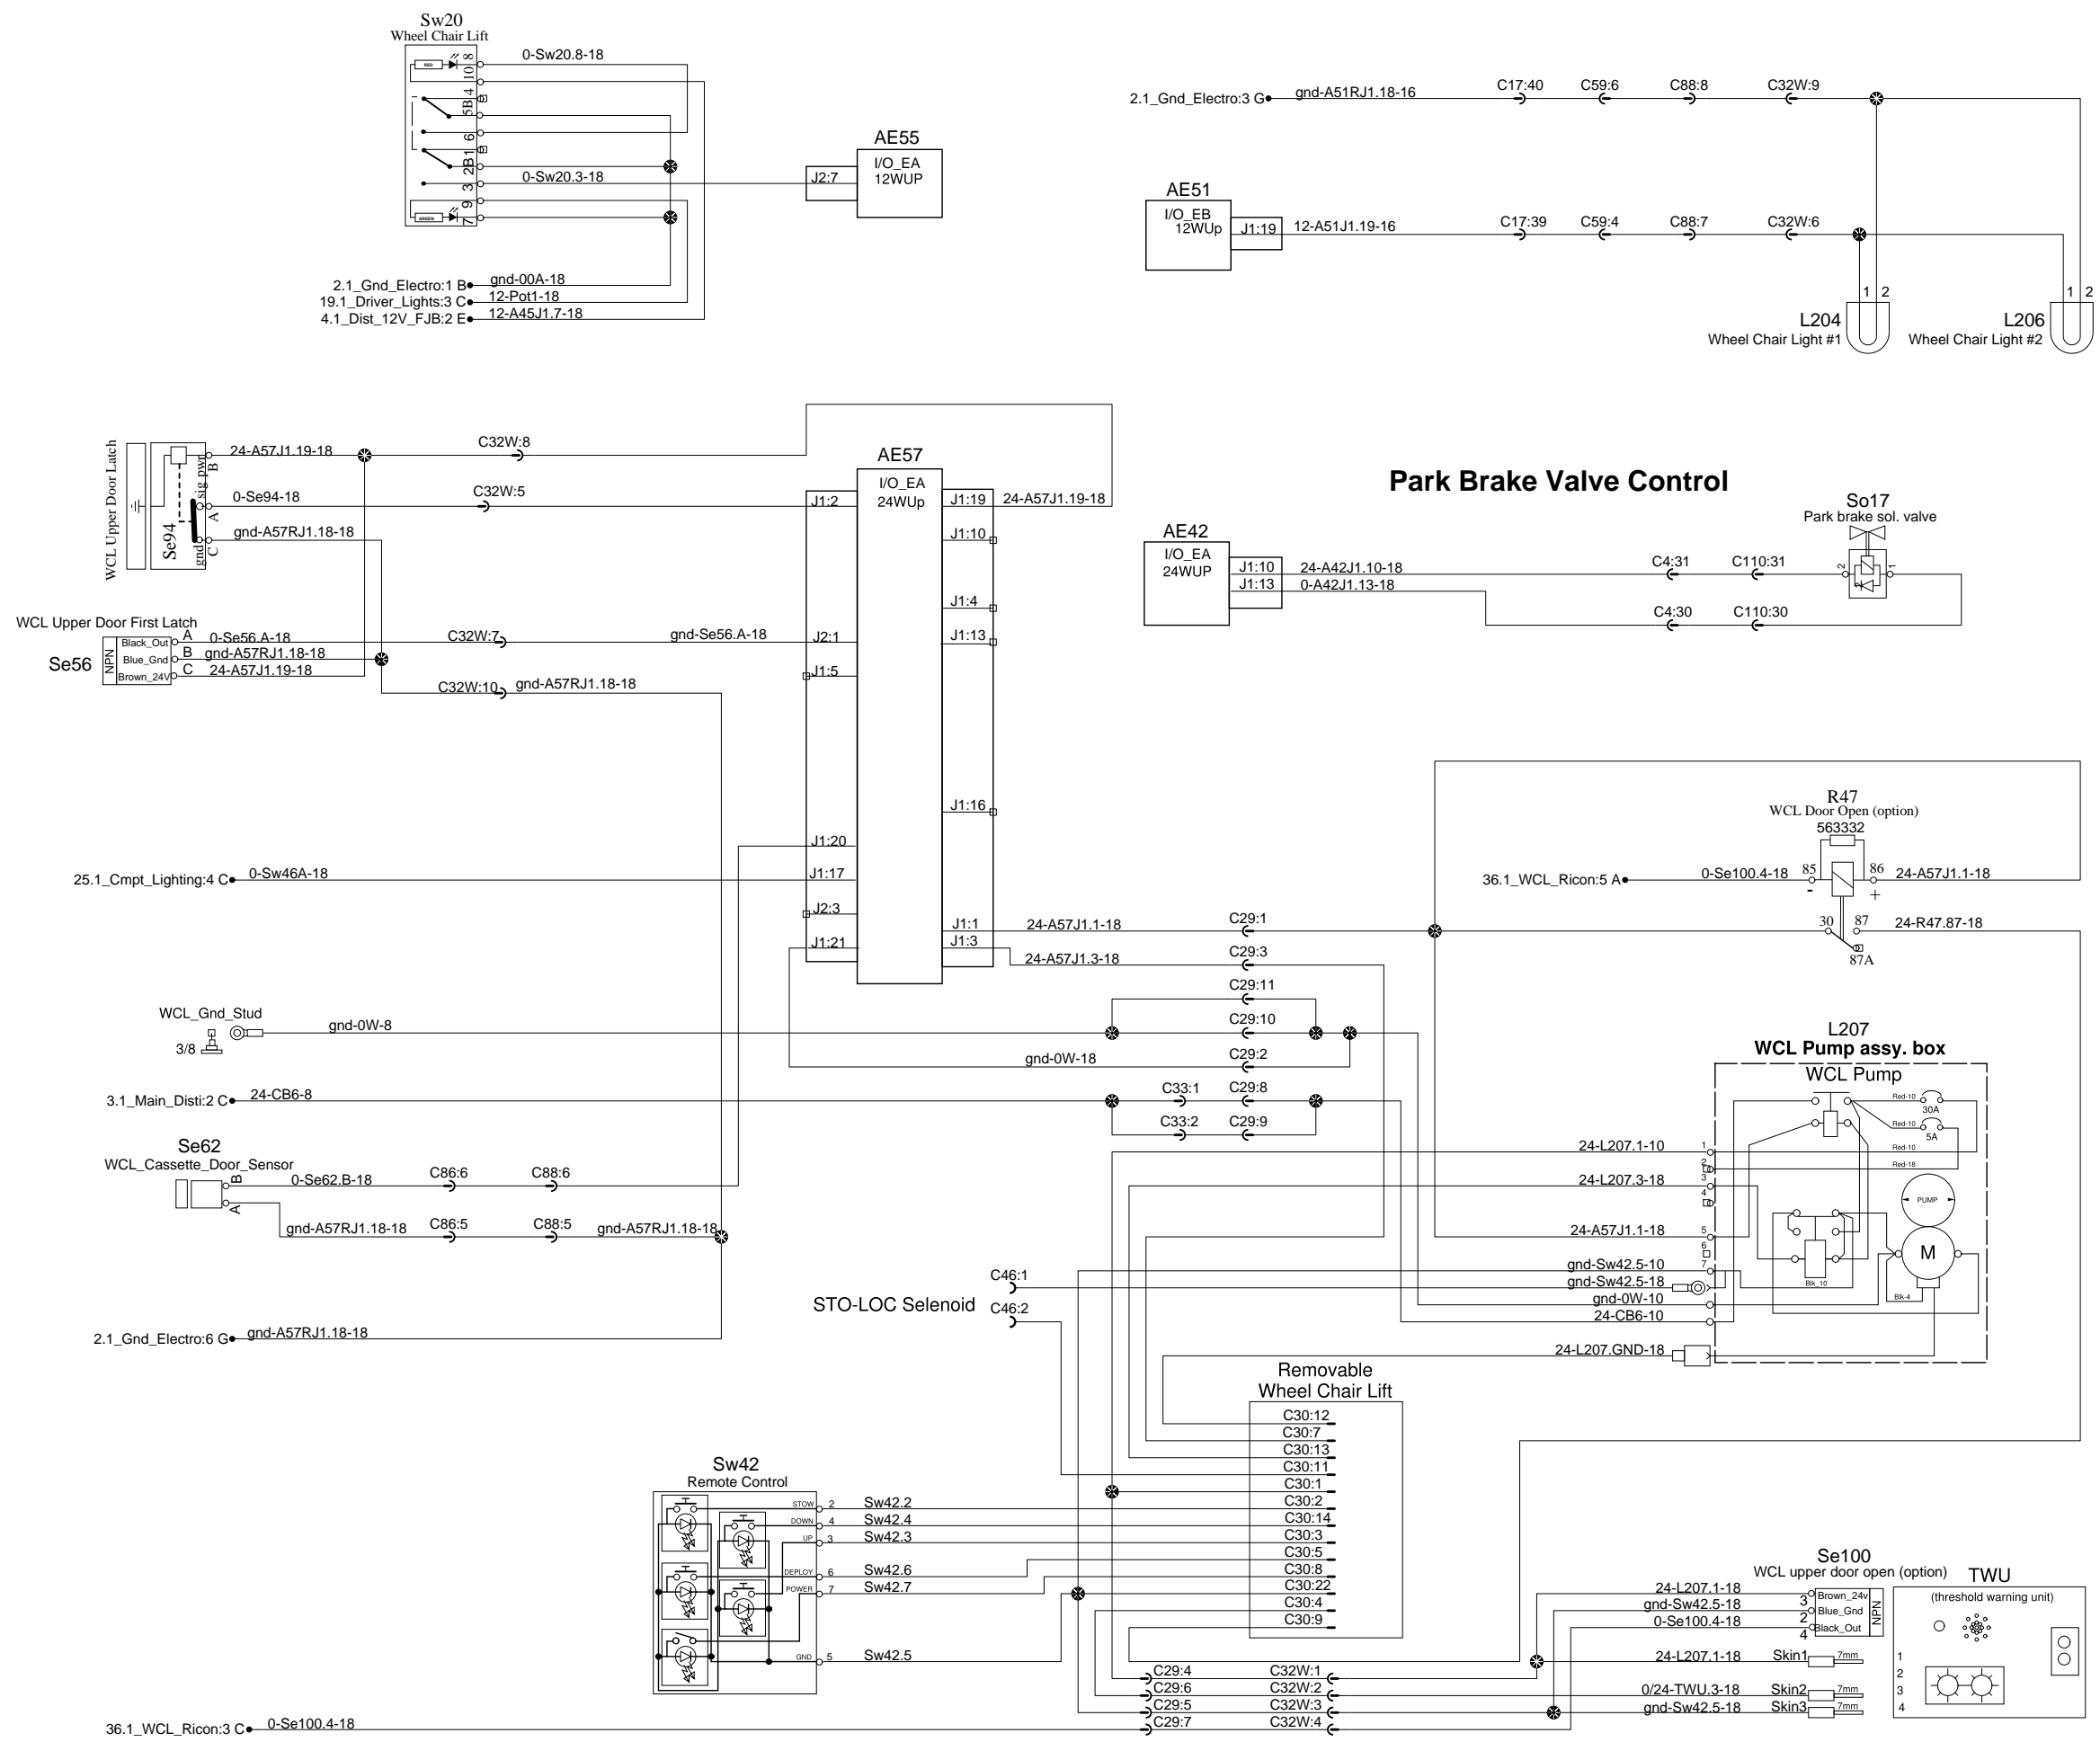

Wheel chair lift Ricon 9000 (option)