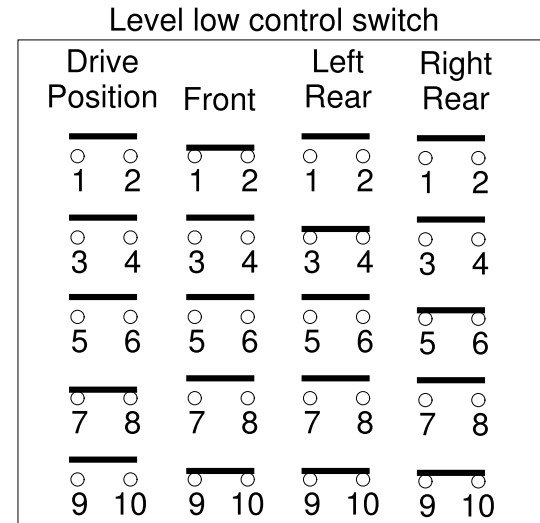

Tag and Level low