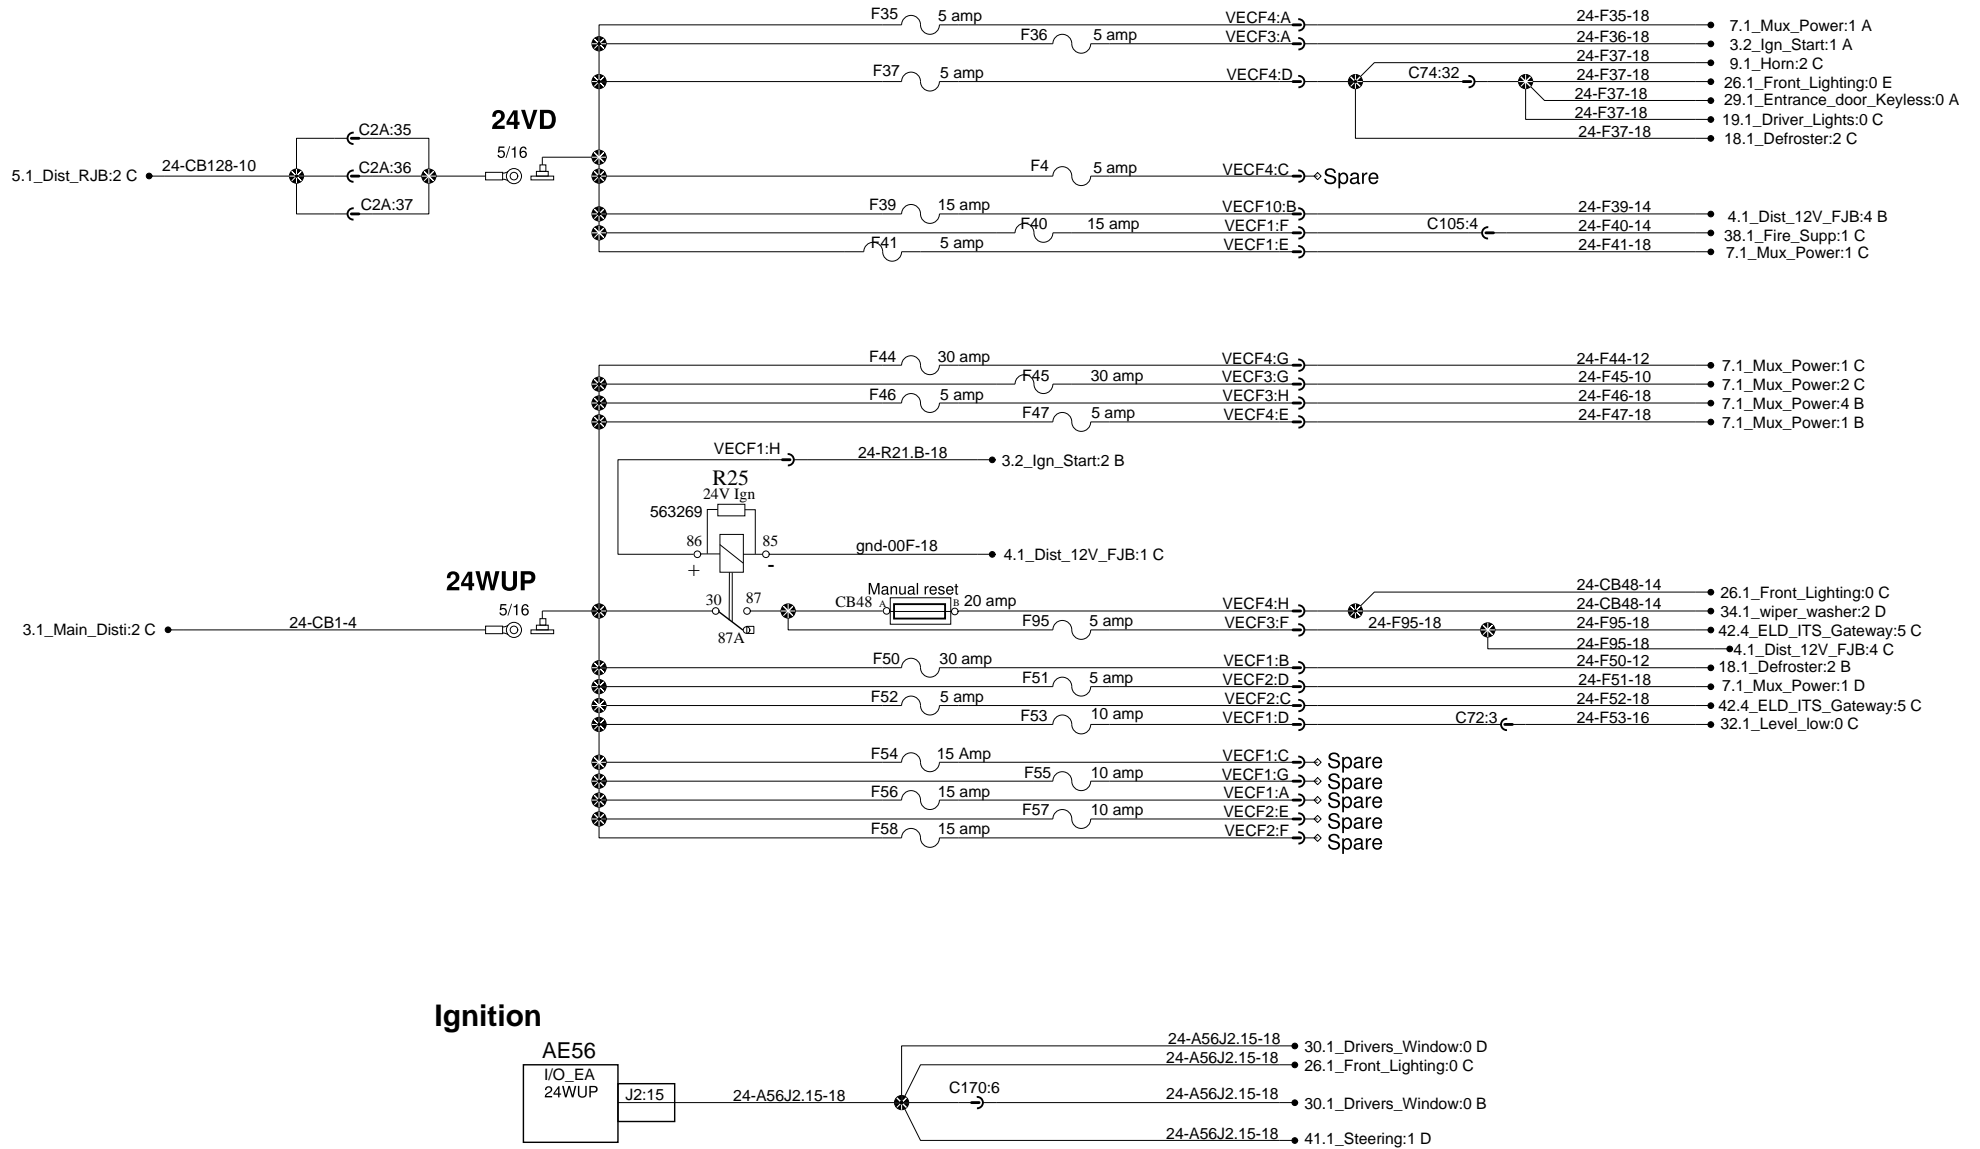

24V Power distribution front junction box