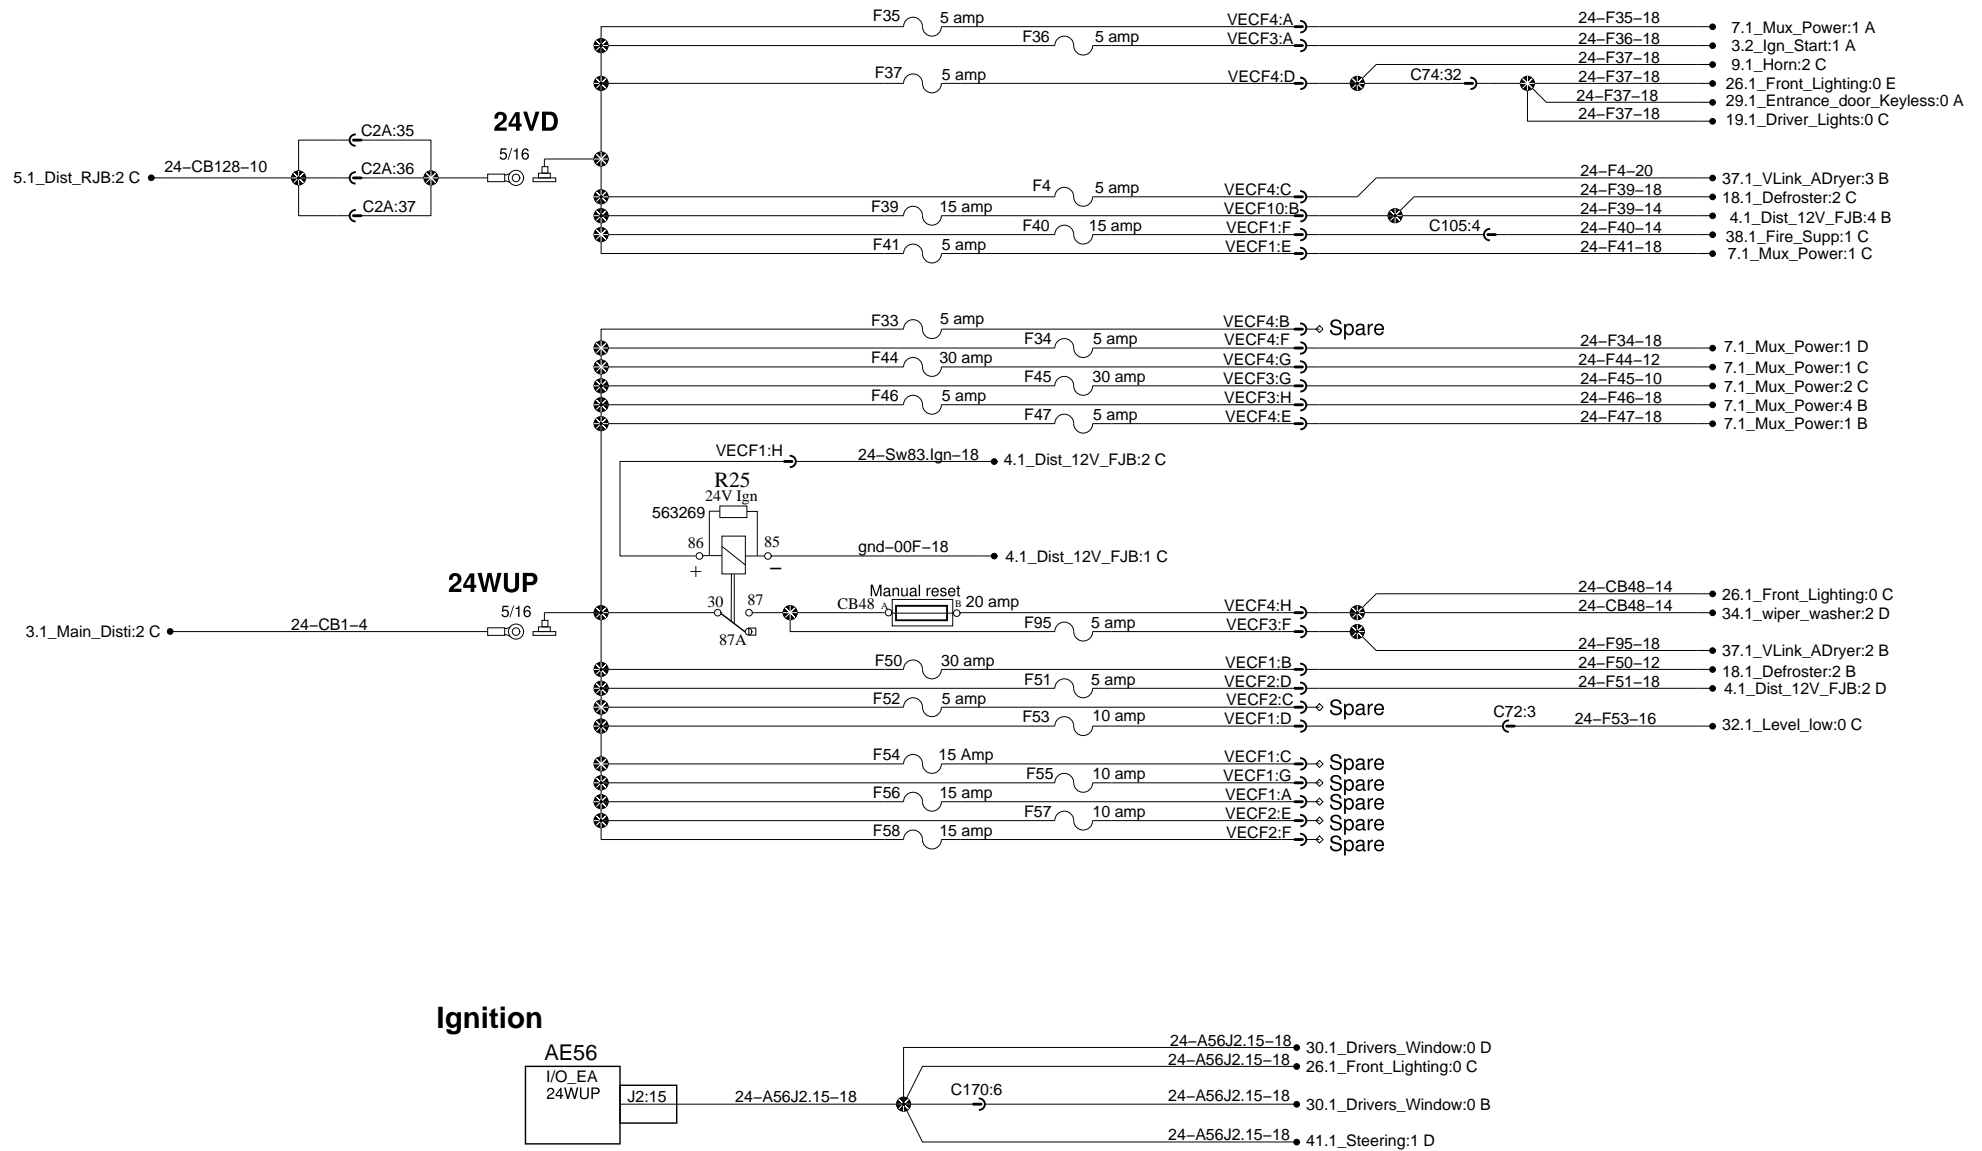

## 24V Power distribution front junction box