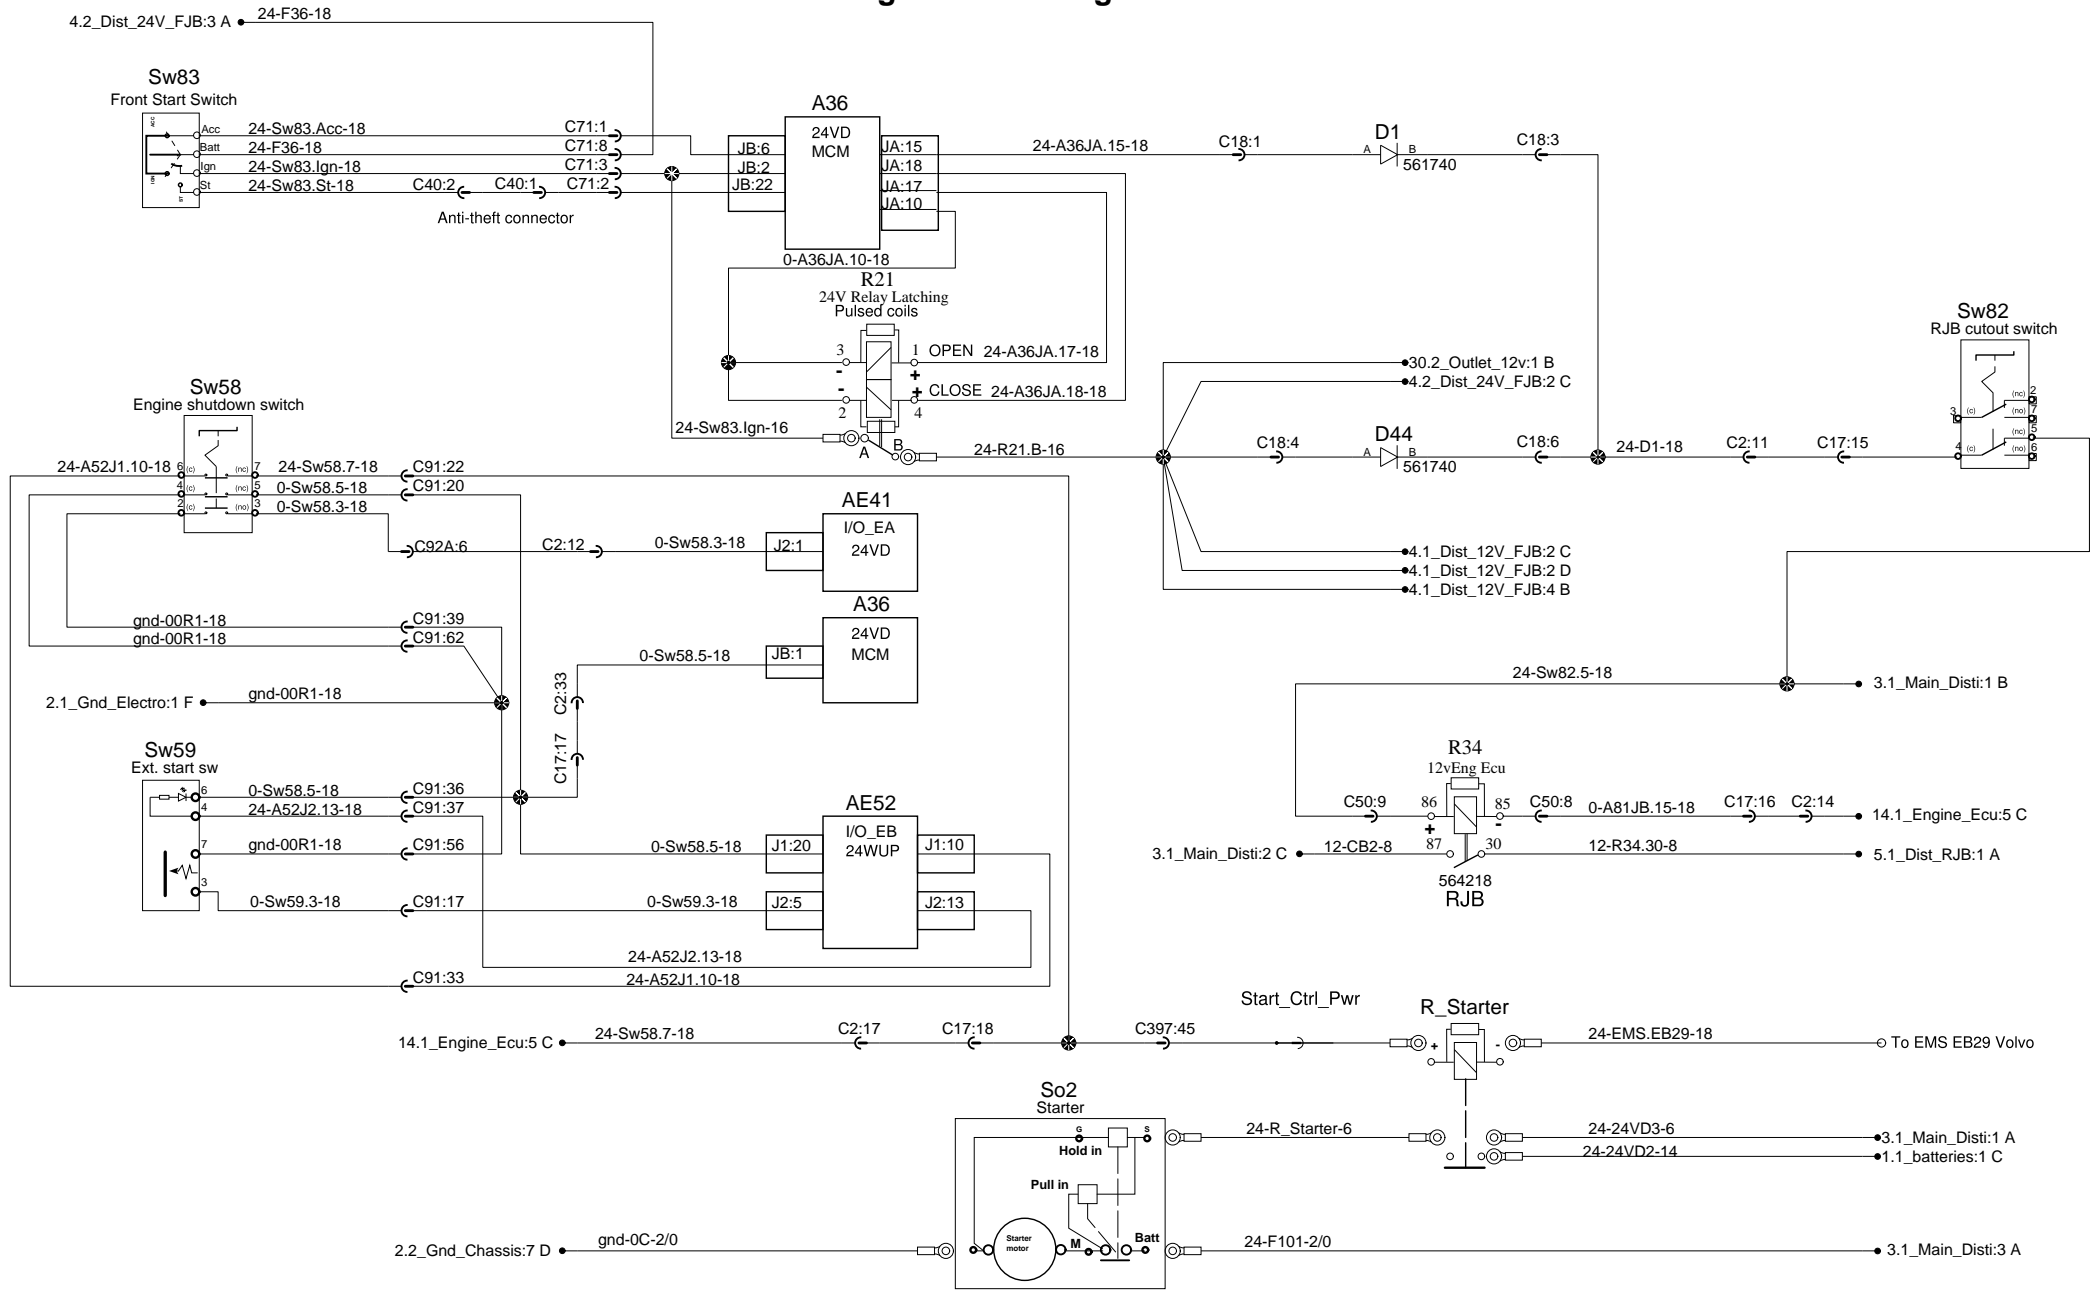

Ignition and engine start