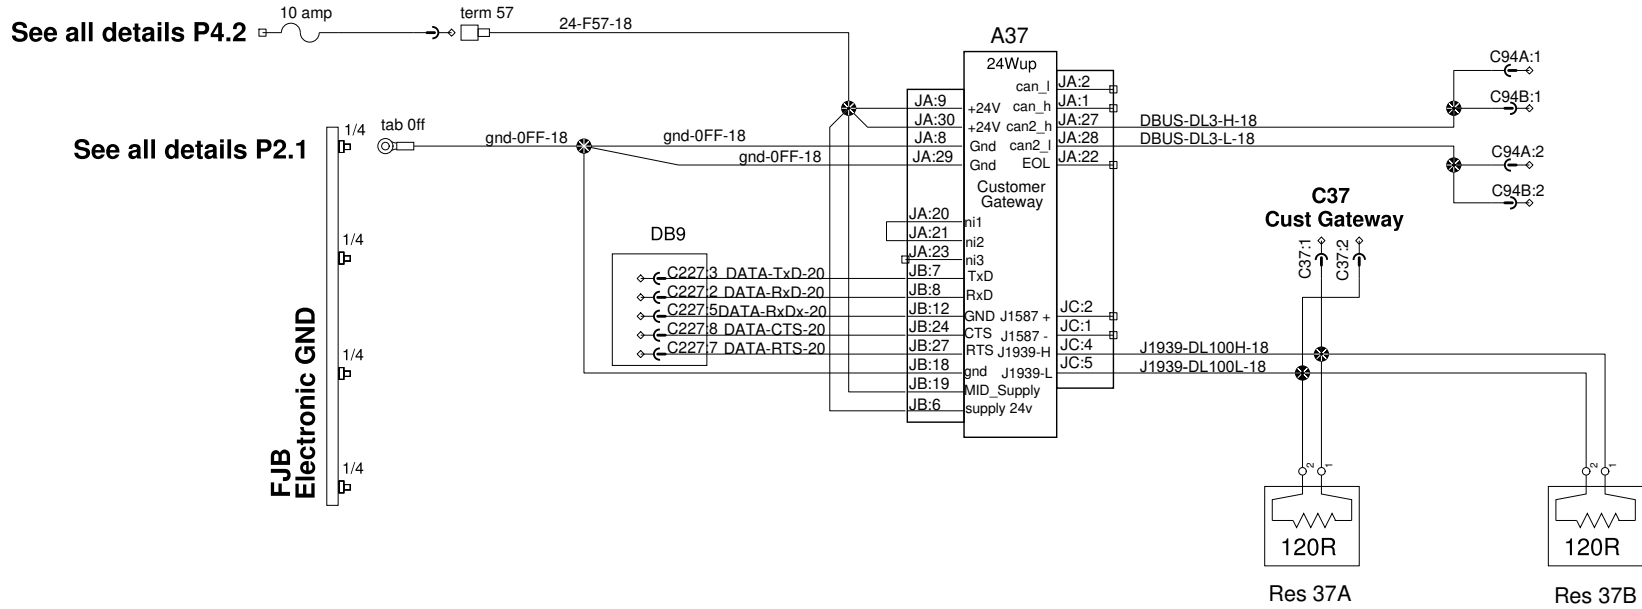

# MCM CUSTOMER GATEWAY

VIP = splice with existing wire 24 wupA  
 WE, W5 = Use terminal include with cable  
**F57 VECF2:E**