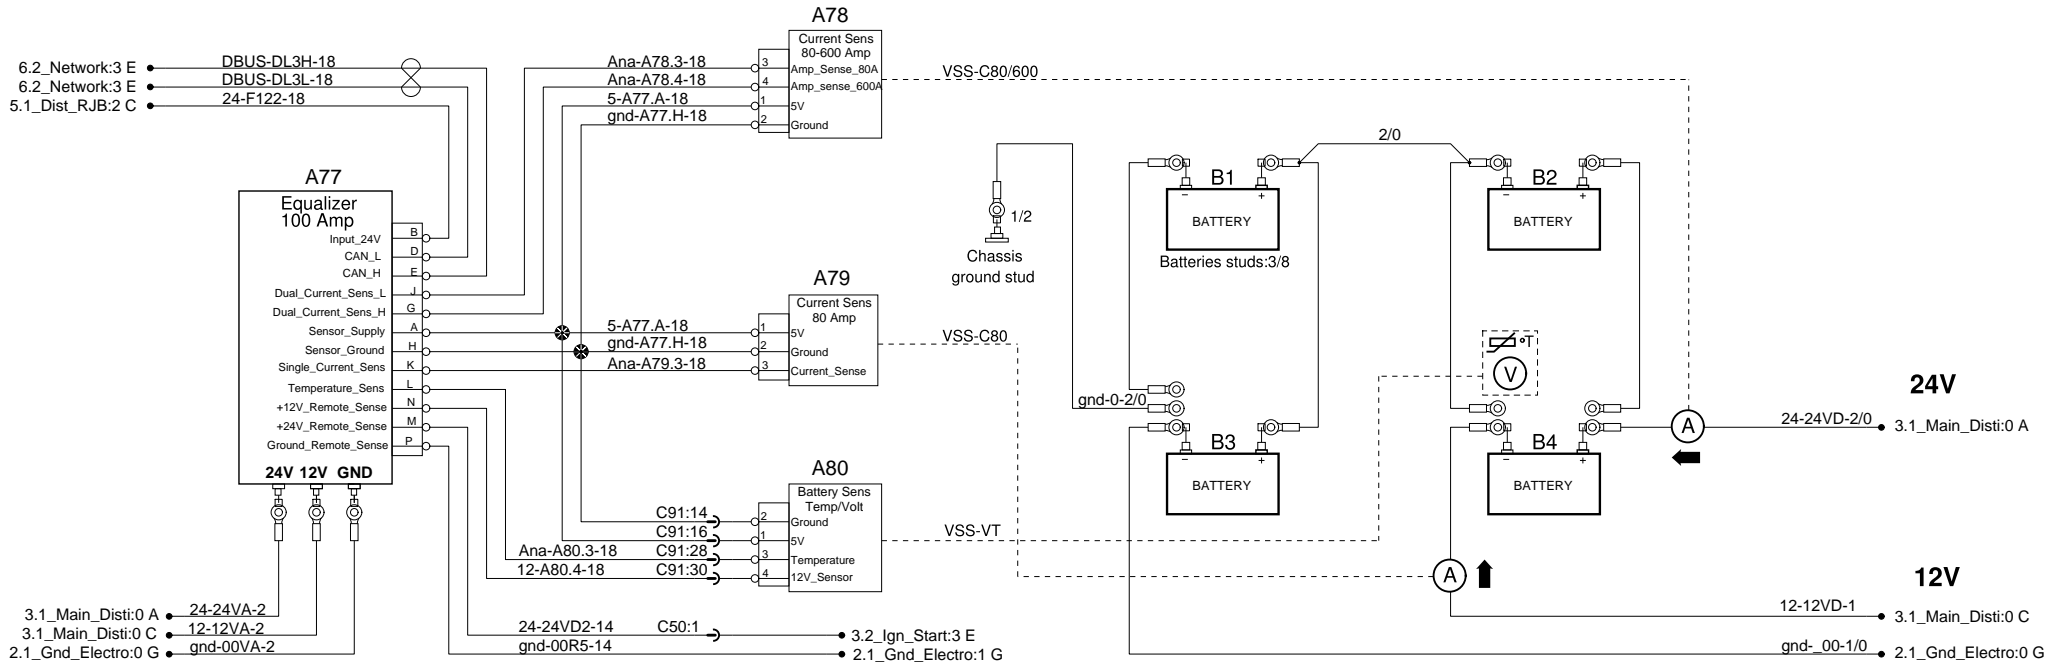

Batteries and alternators