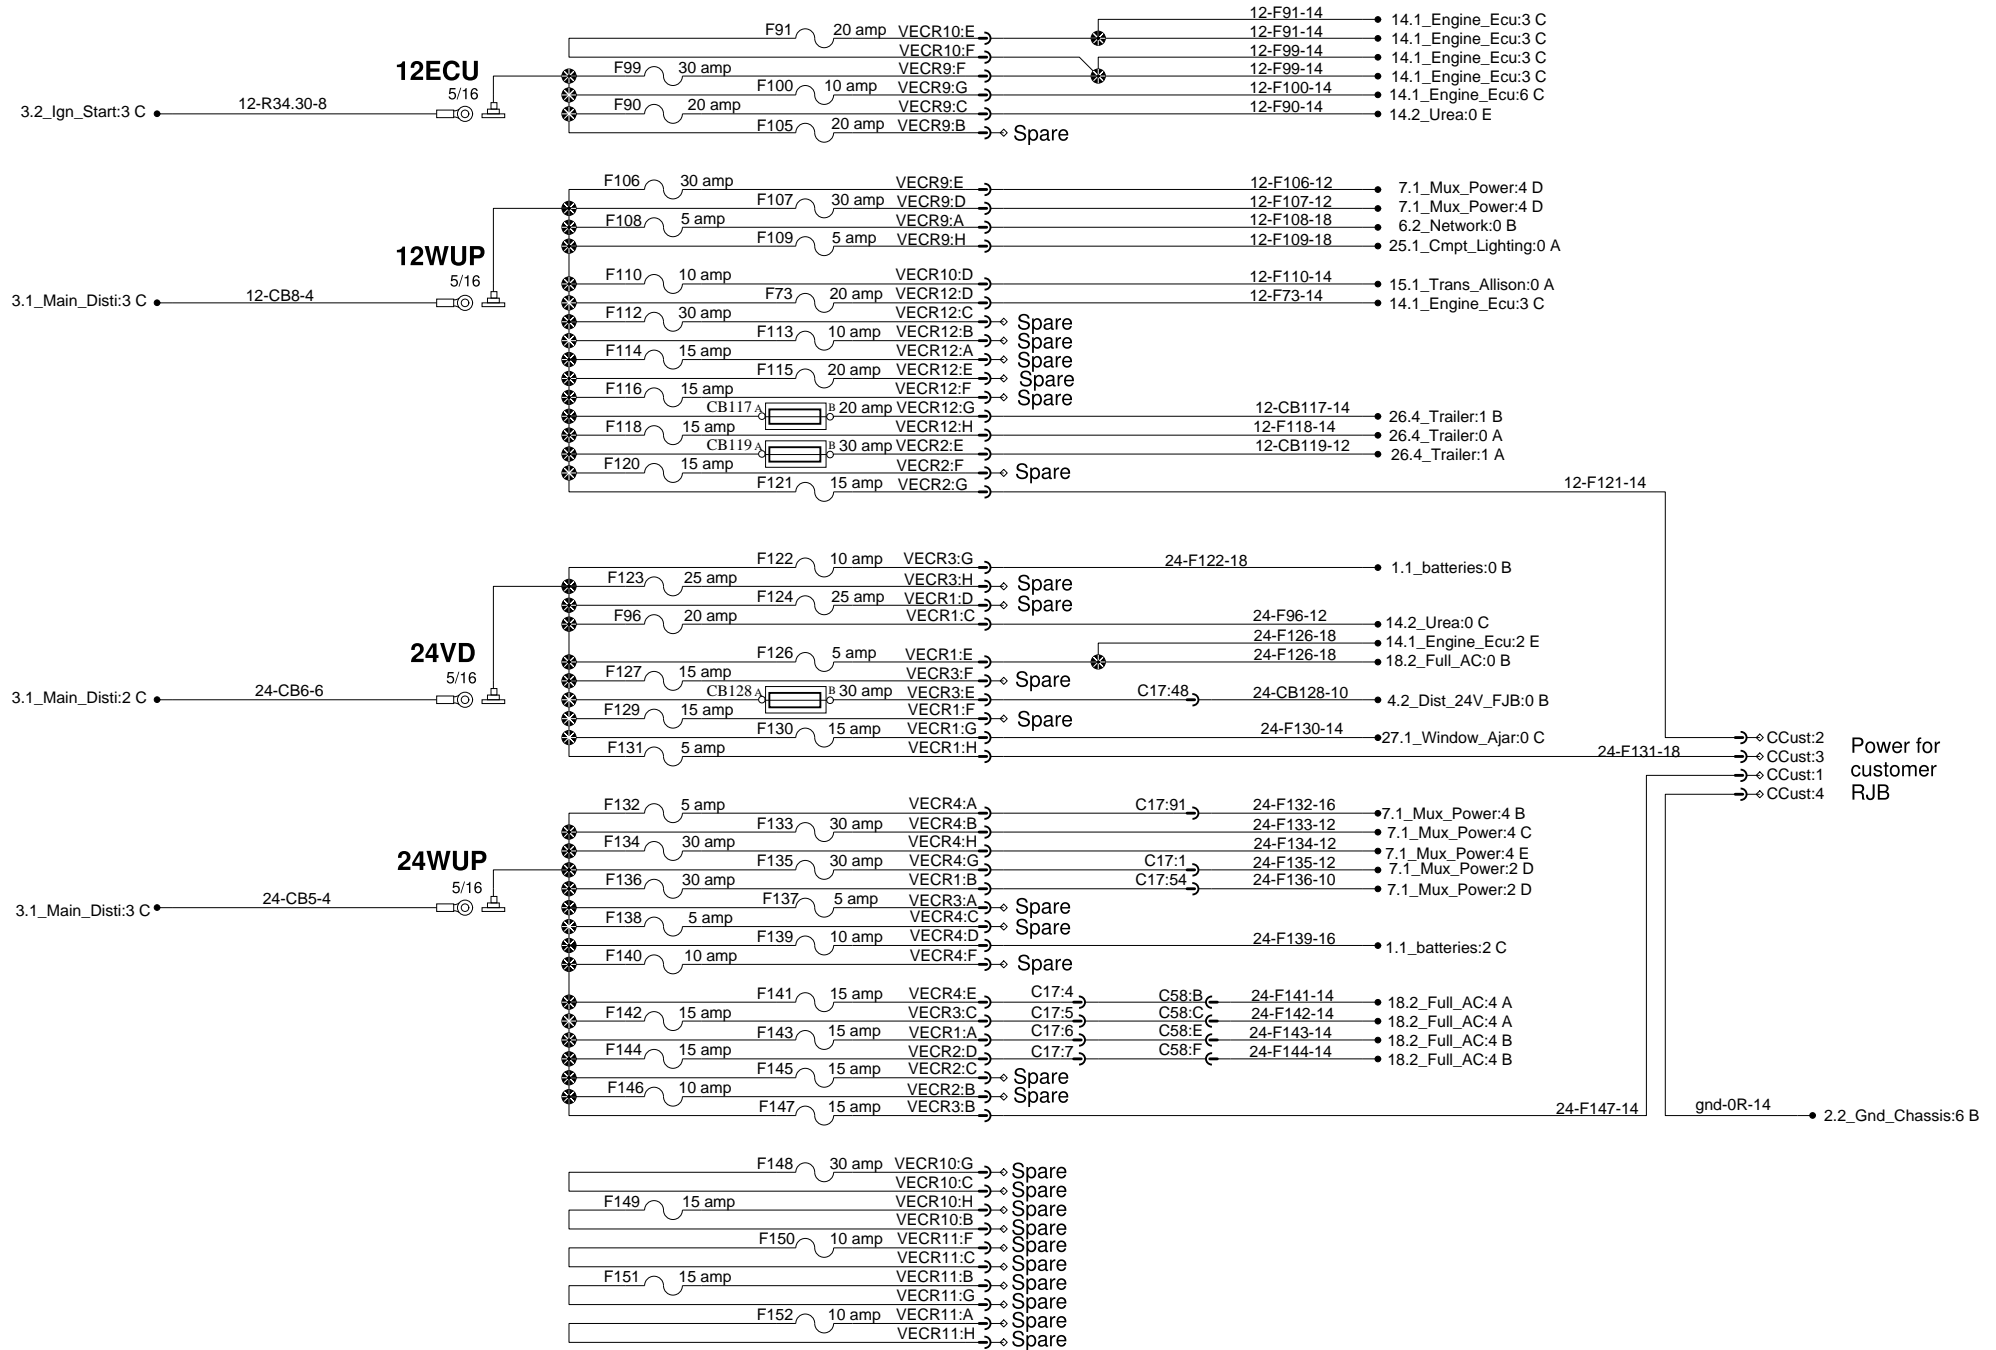

Power distribution rear junction box