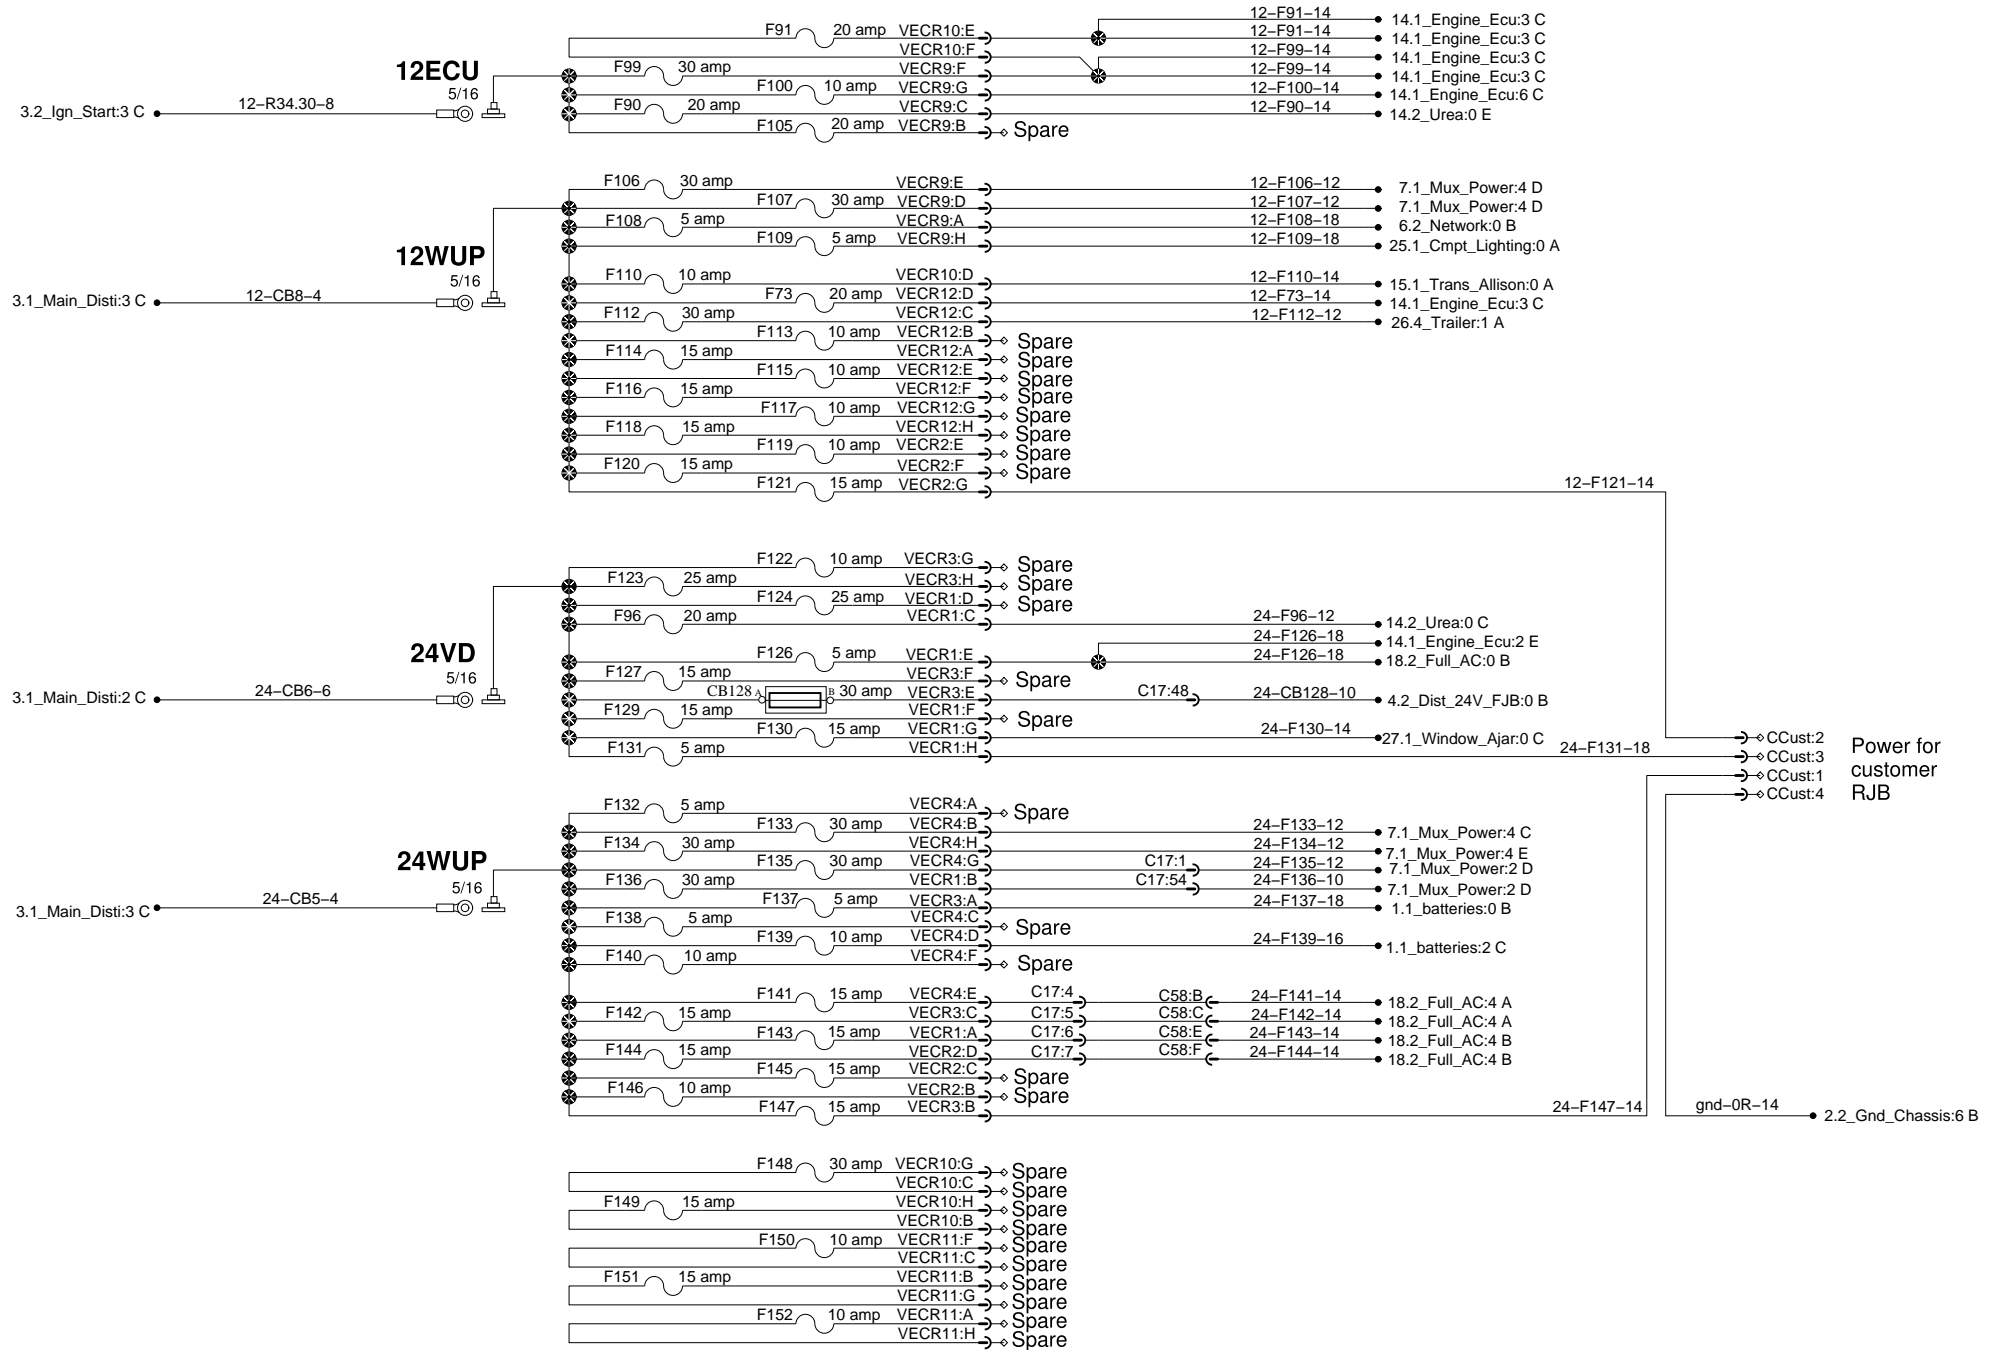

Power distribution rear junction box