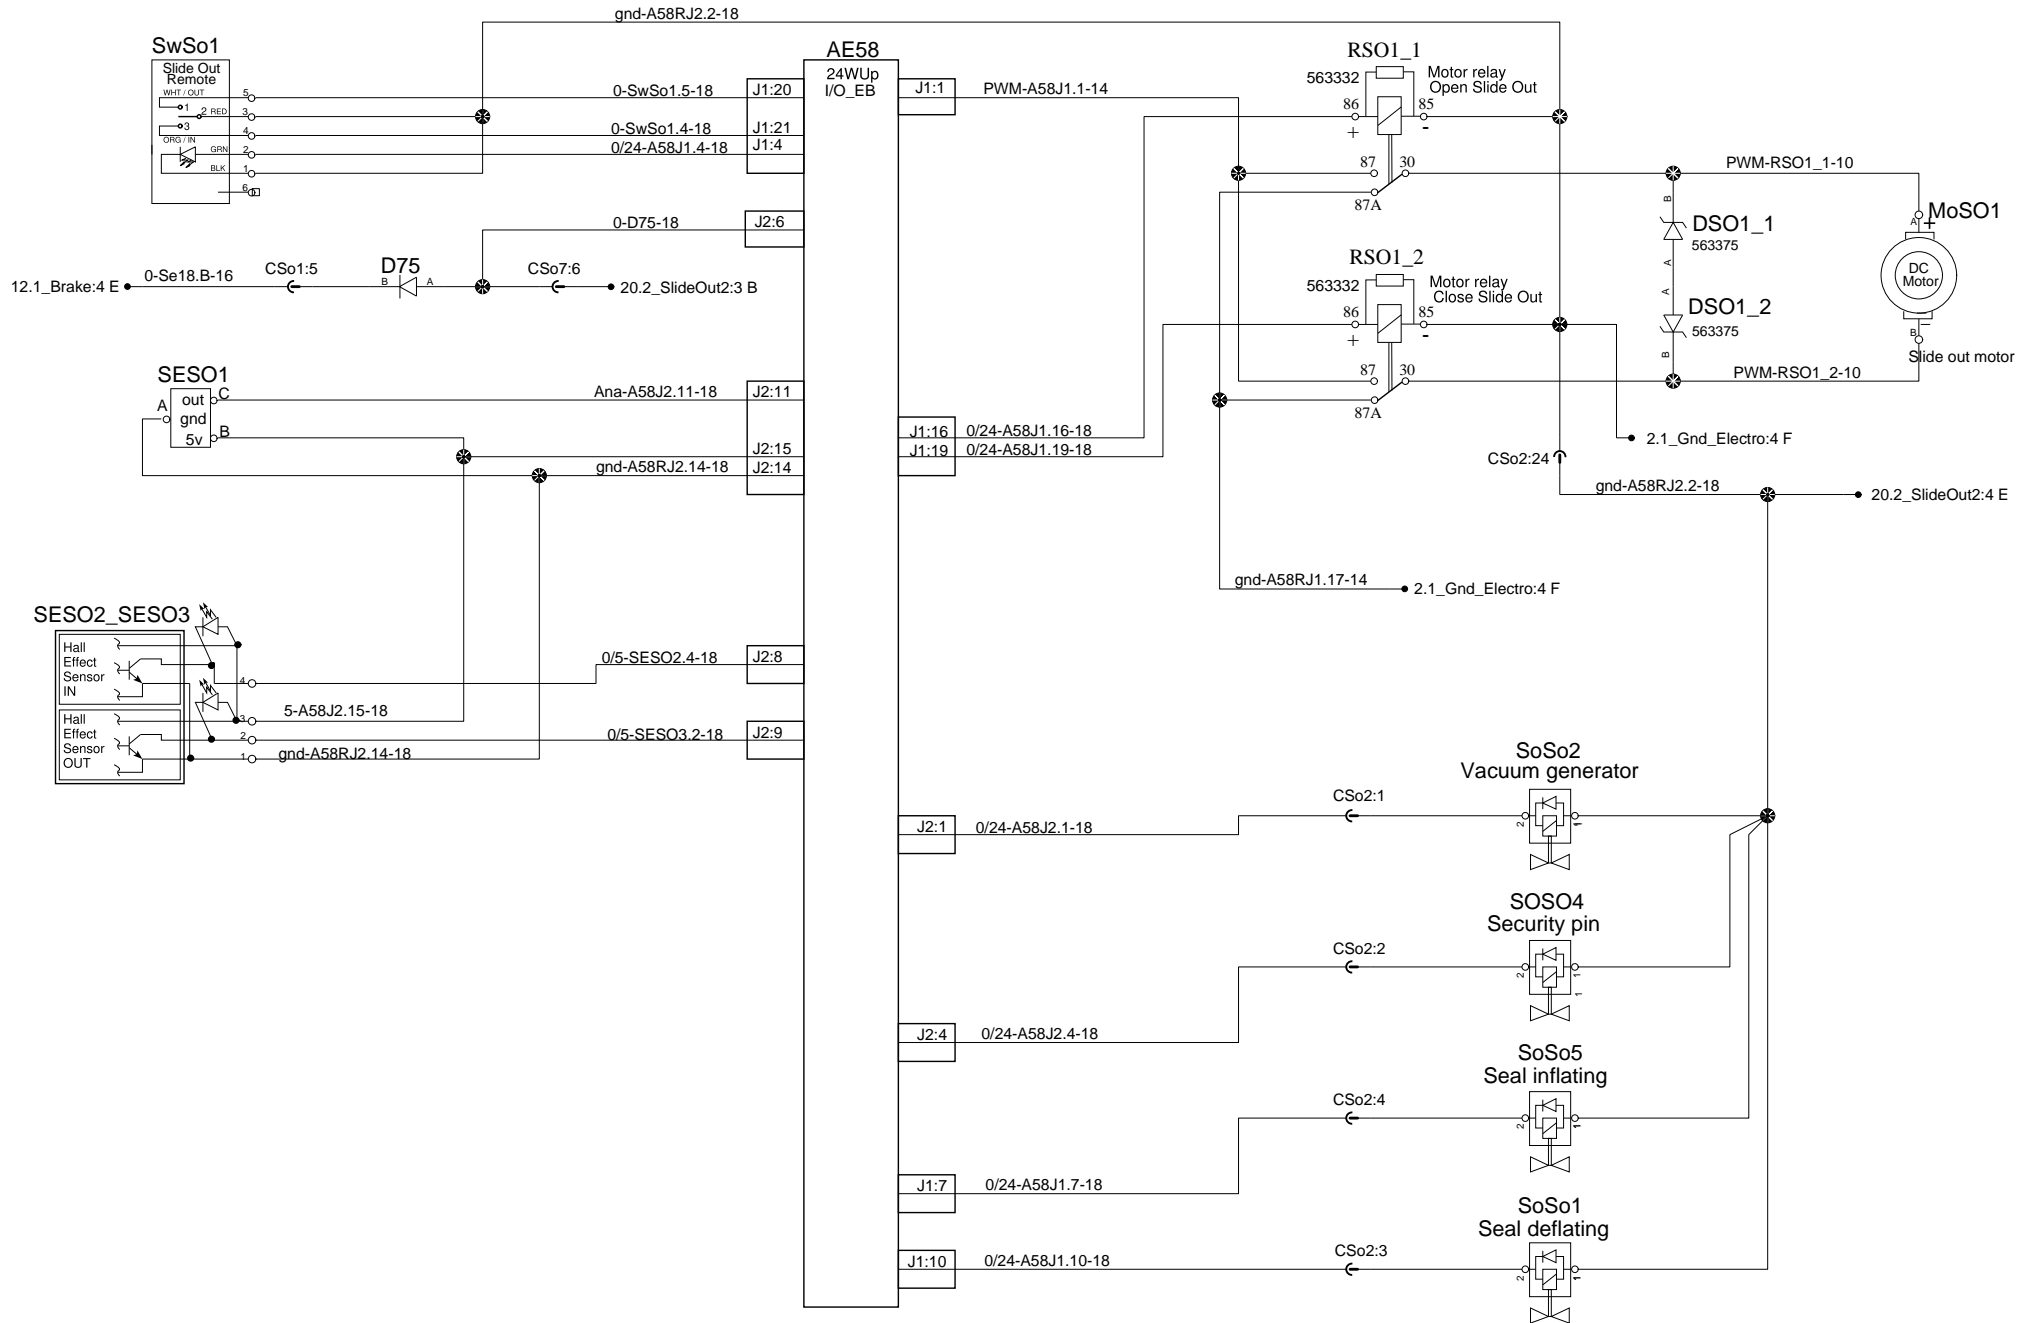

Front left Slide Out (Option)