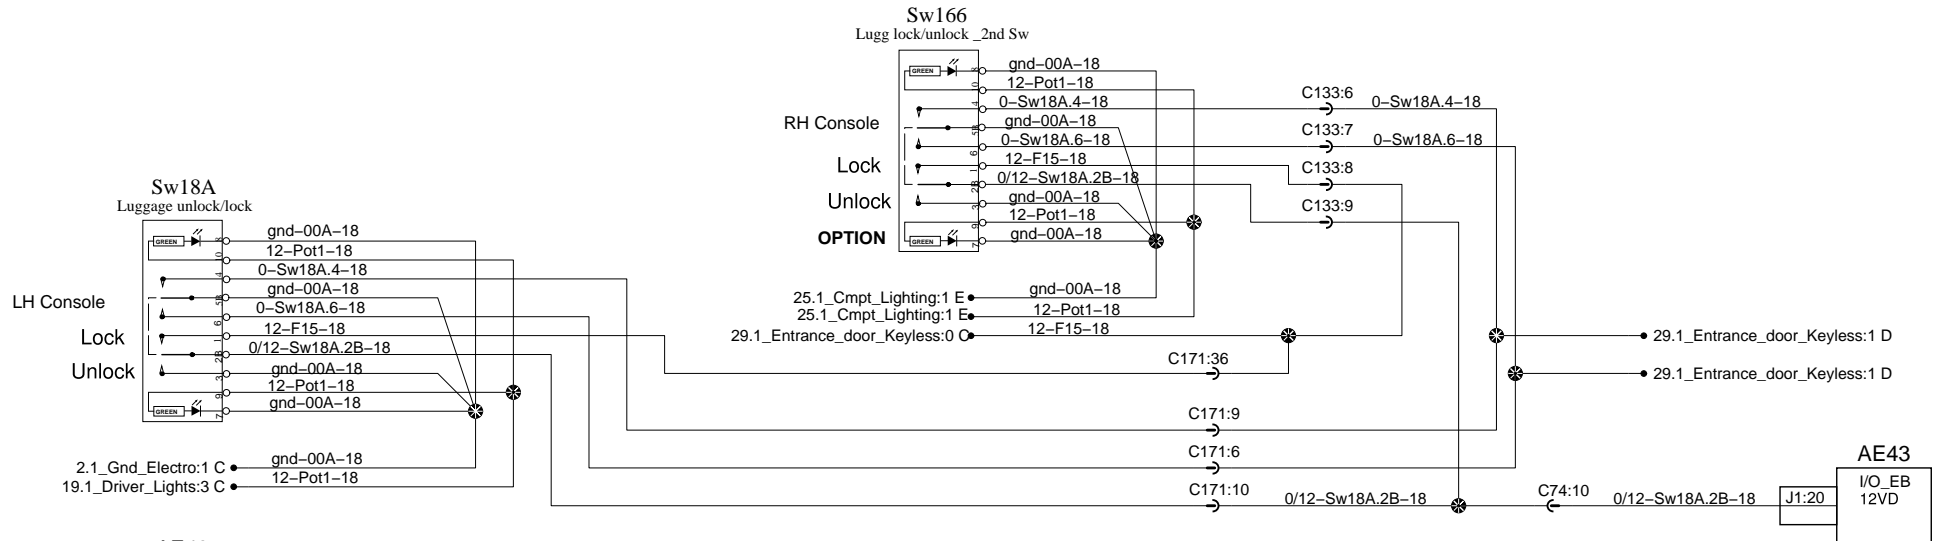

Luggage doors Lock/Unlock

LH