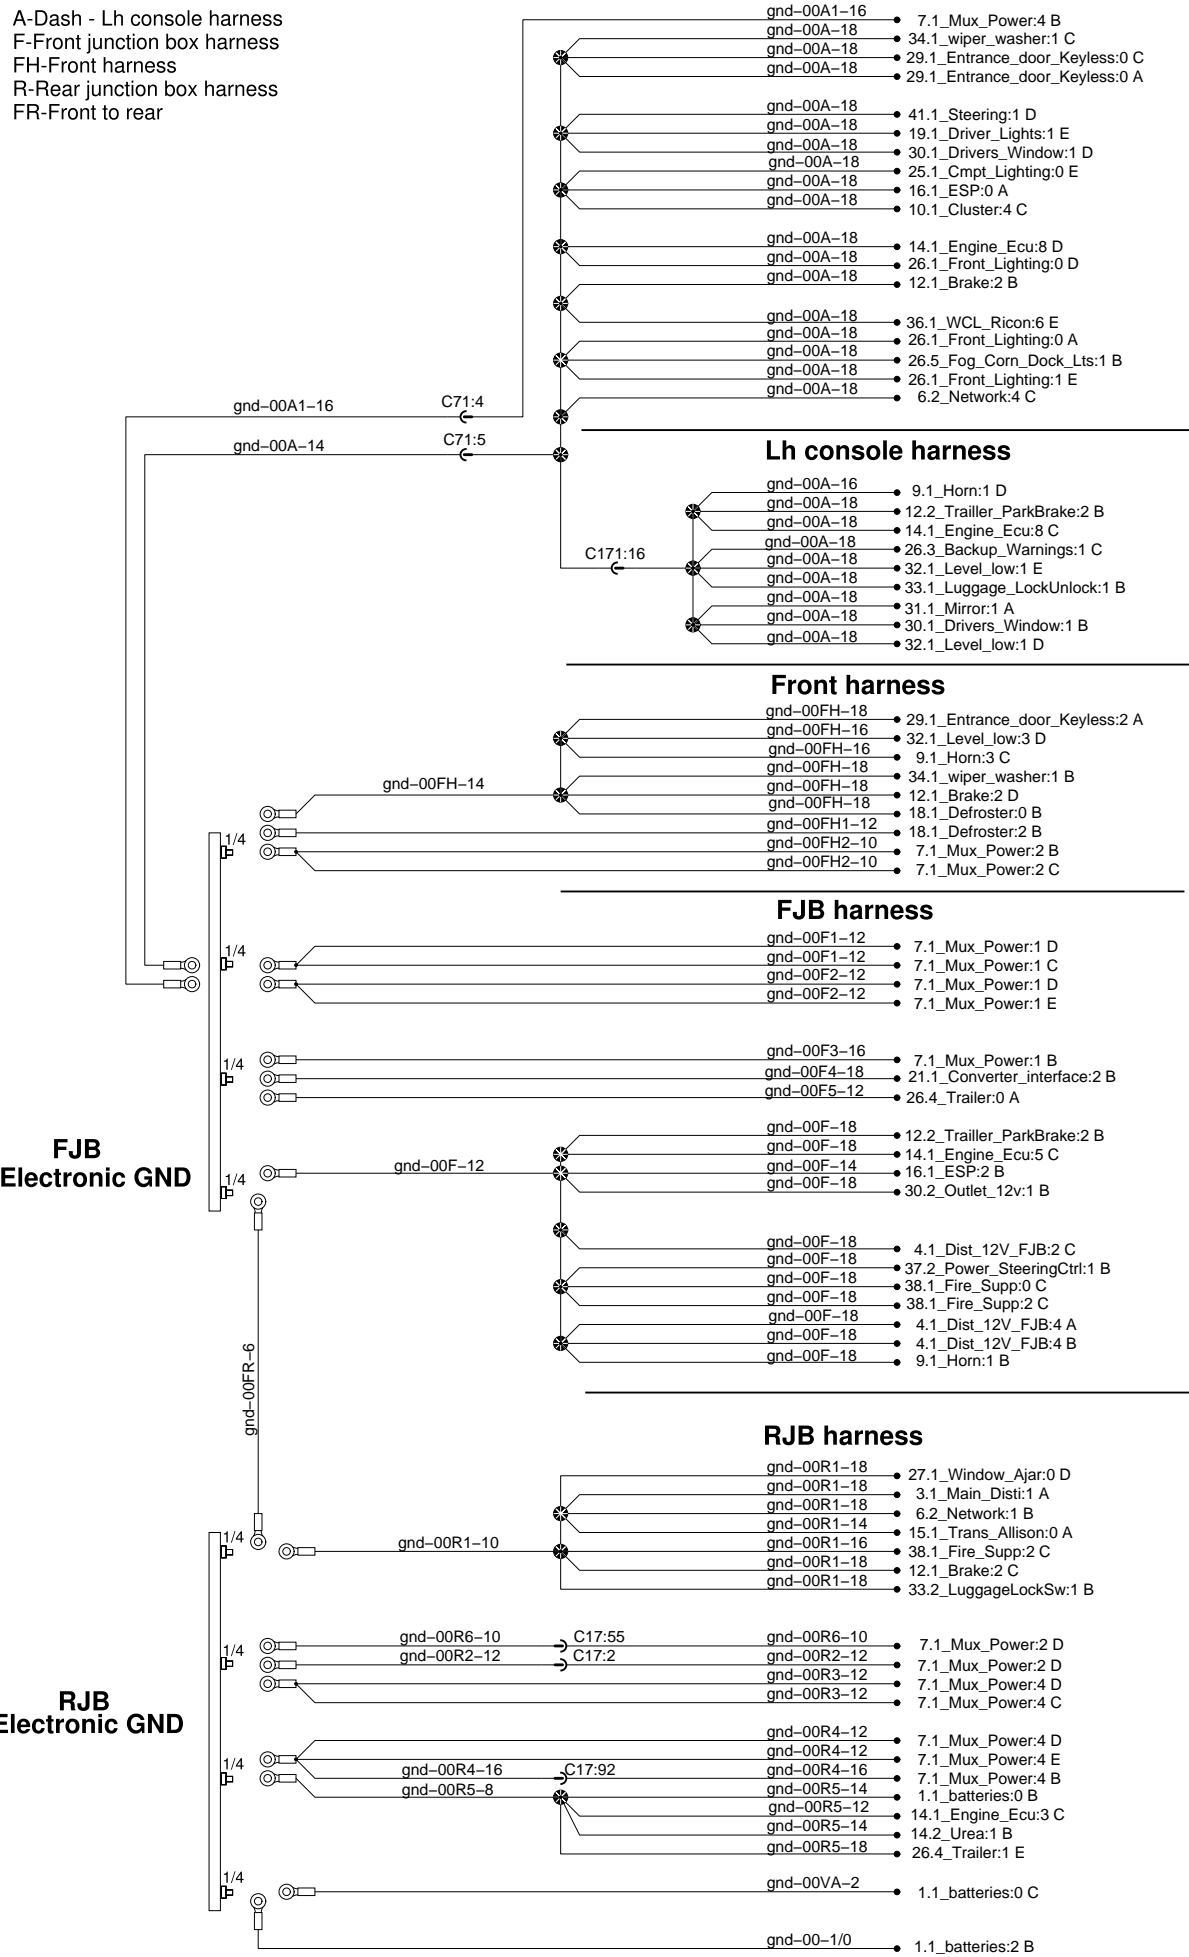

Ground distribution:

- 0-Electric gnd
- 00- Electronic Gnd
- A-Dash - Lh console harness
- F-Front junction box harness
- FH-Front harness
- R-Rear junction box harness
- FR-Front to rear