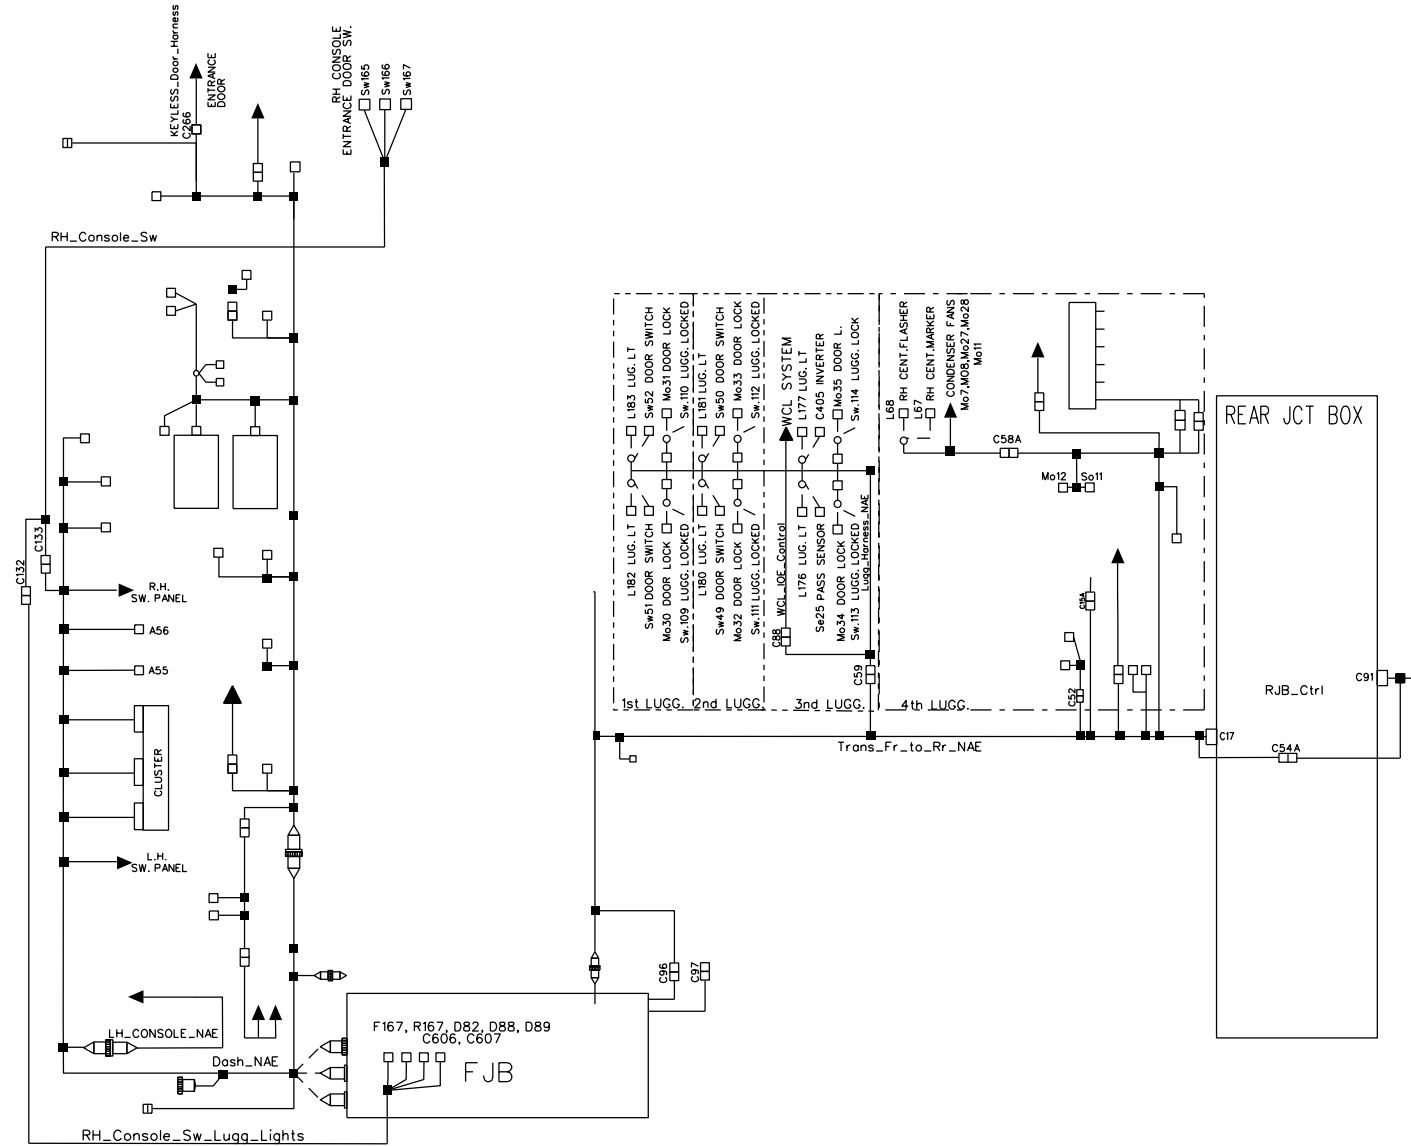

FRONT

REAR

PREVOST

WIRING DIAGRAM

NO: D061670

PAGE: C SP1

REVISION
00