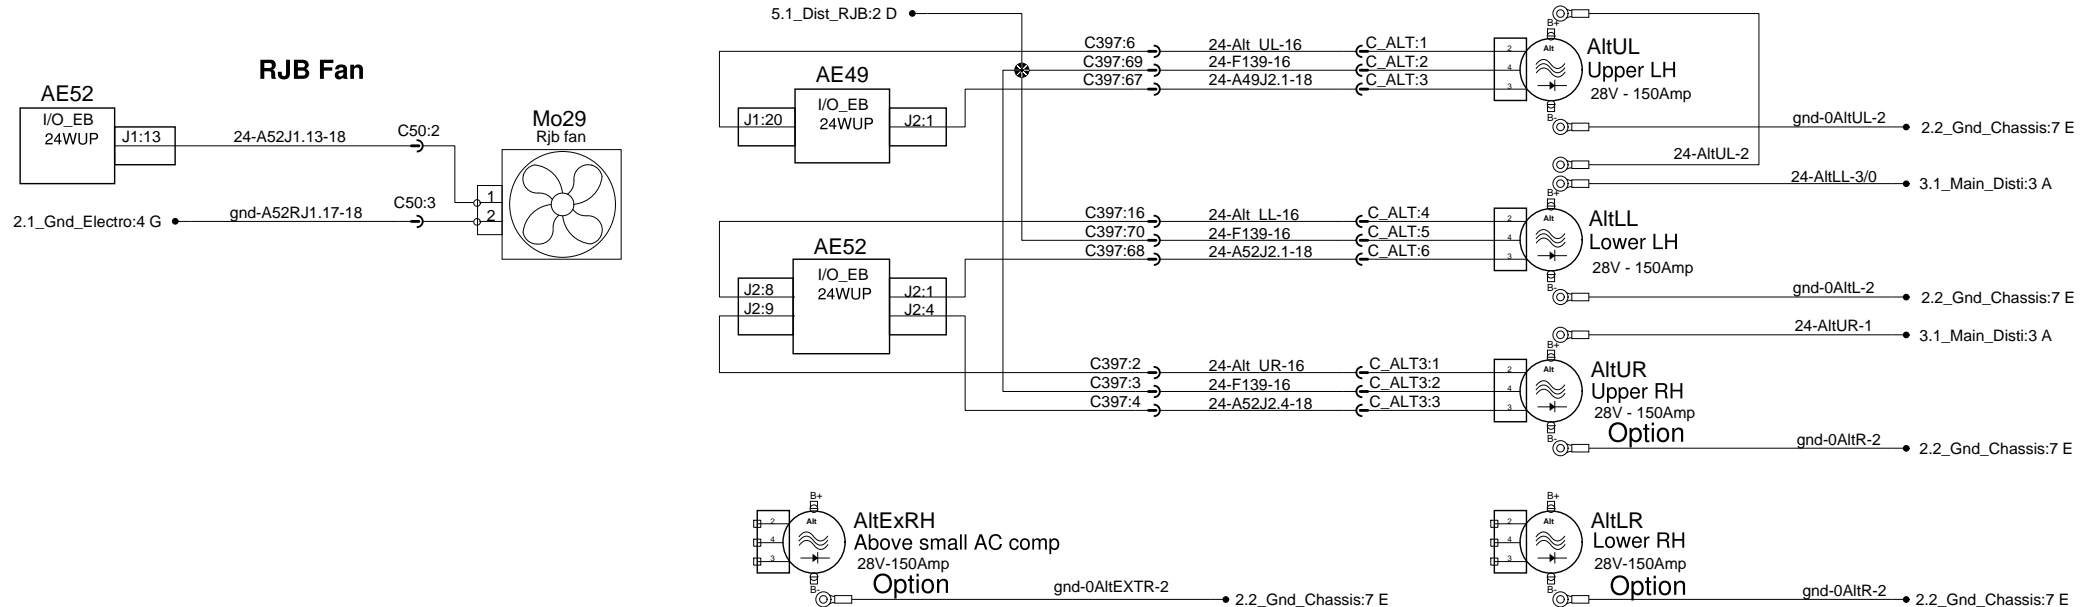

Alternators