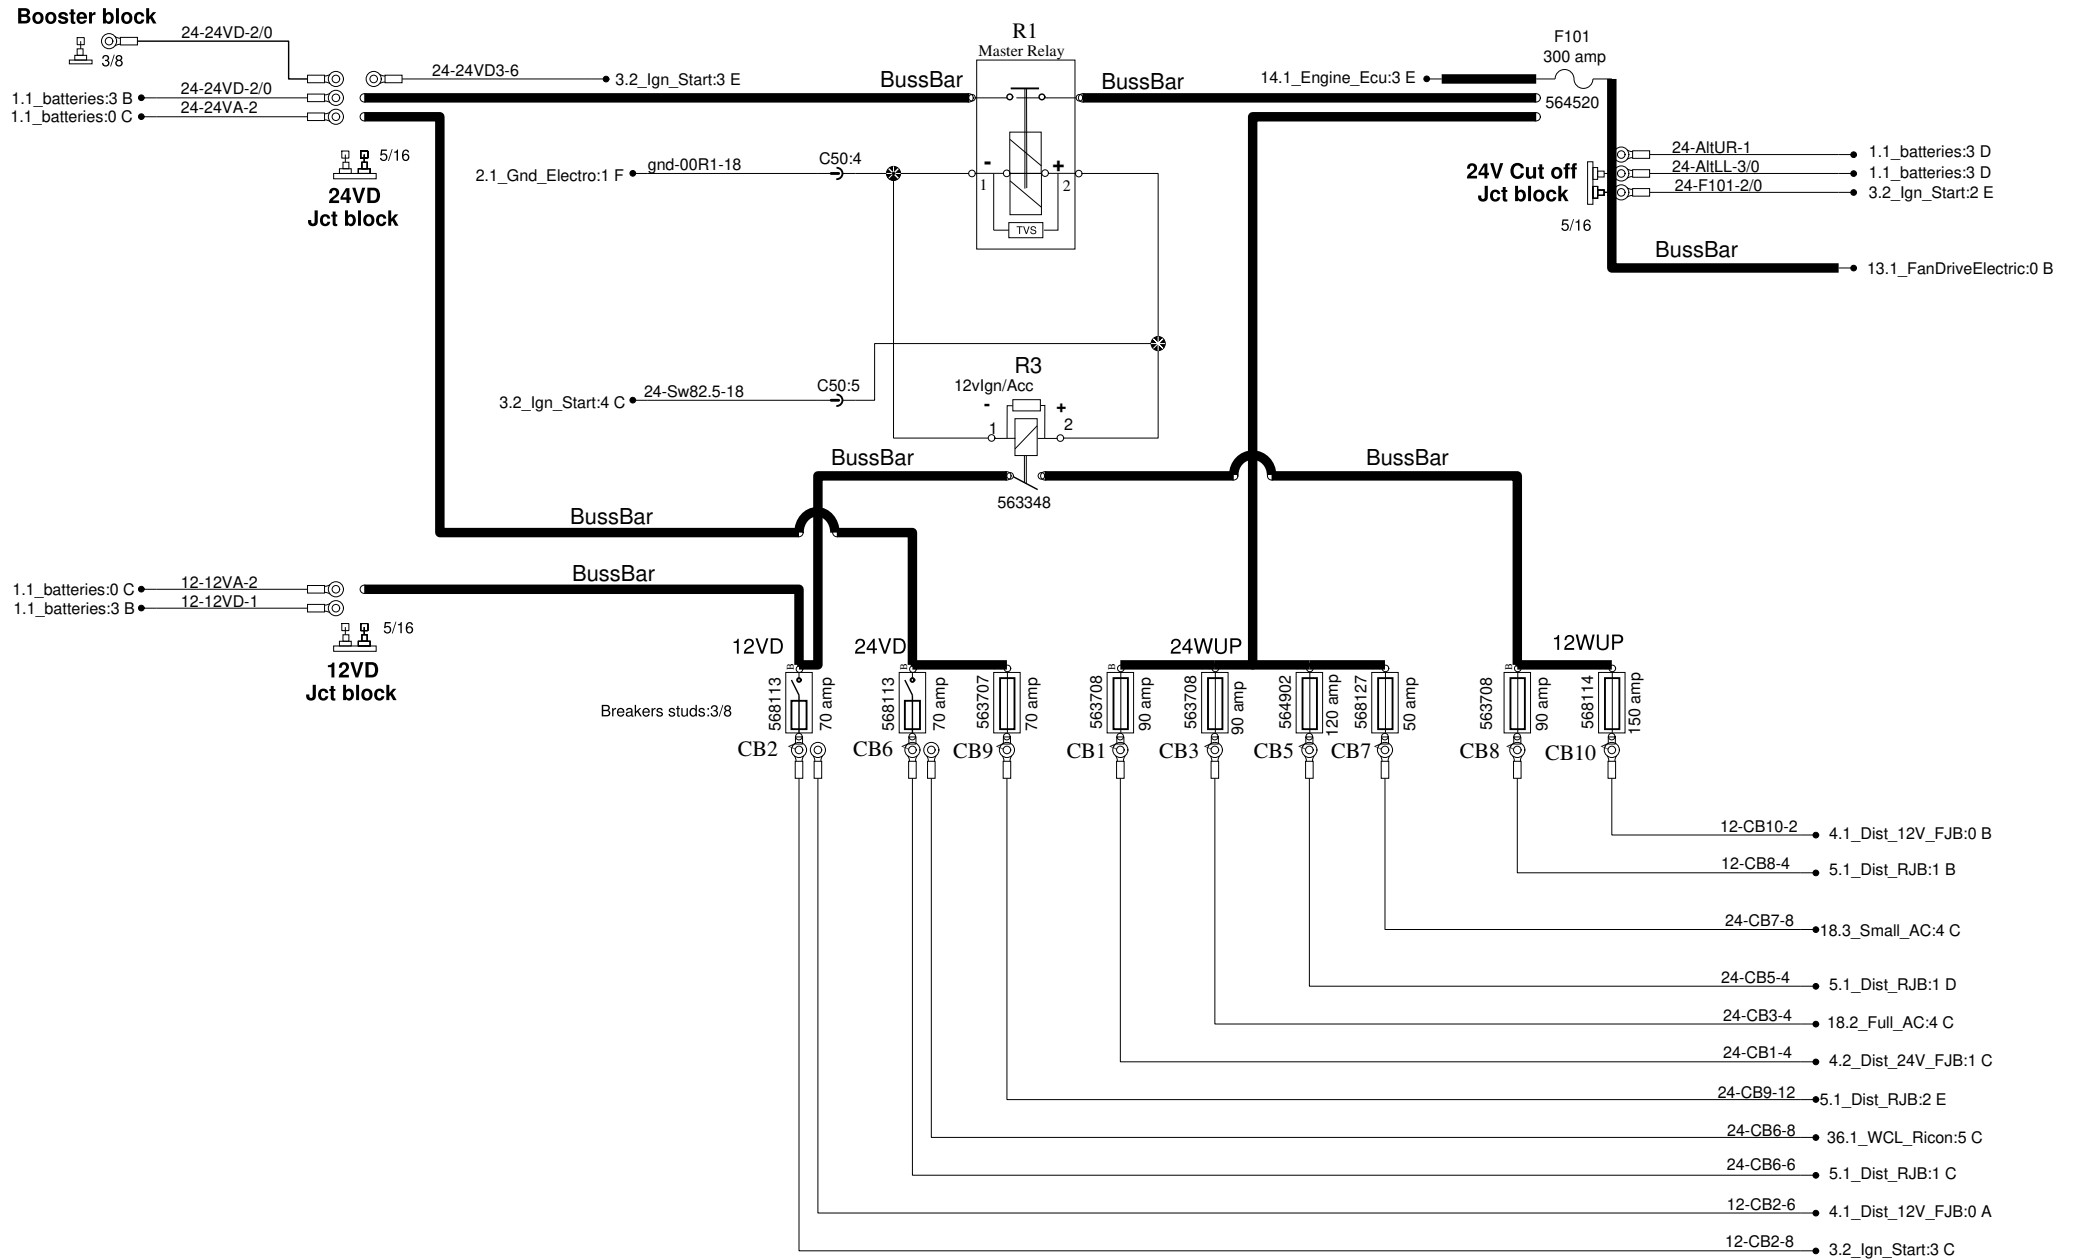

Main distribution batteries & ignition