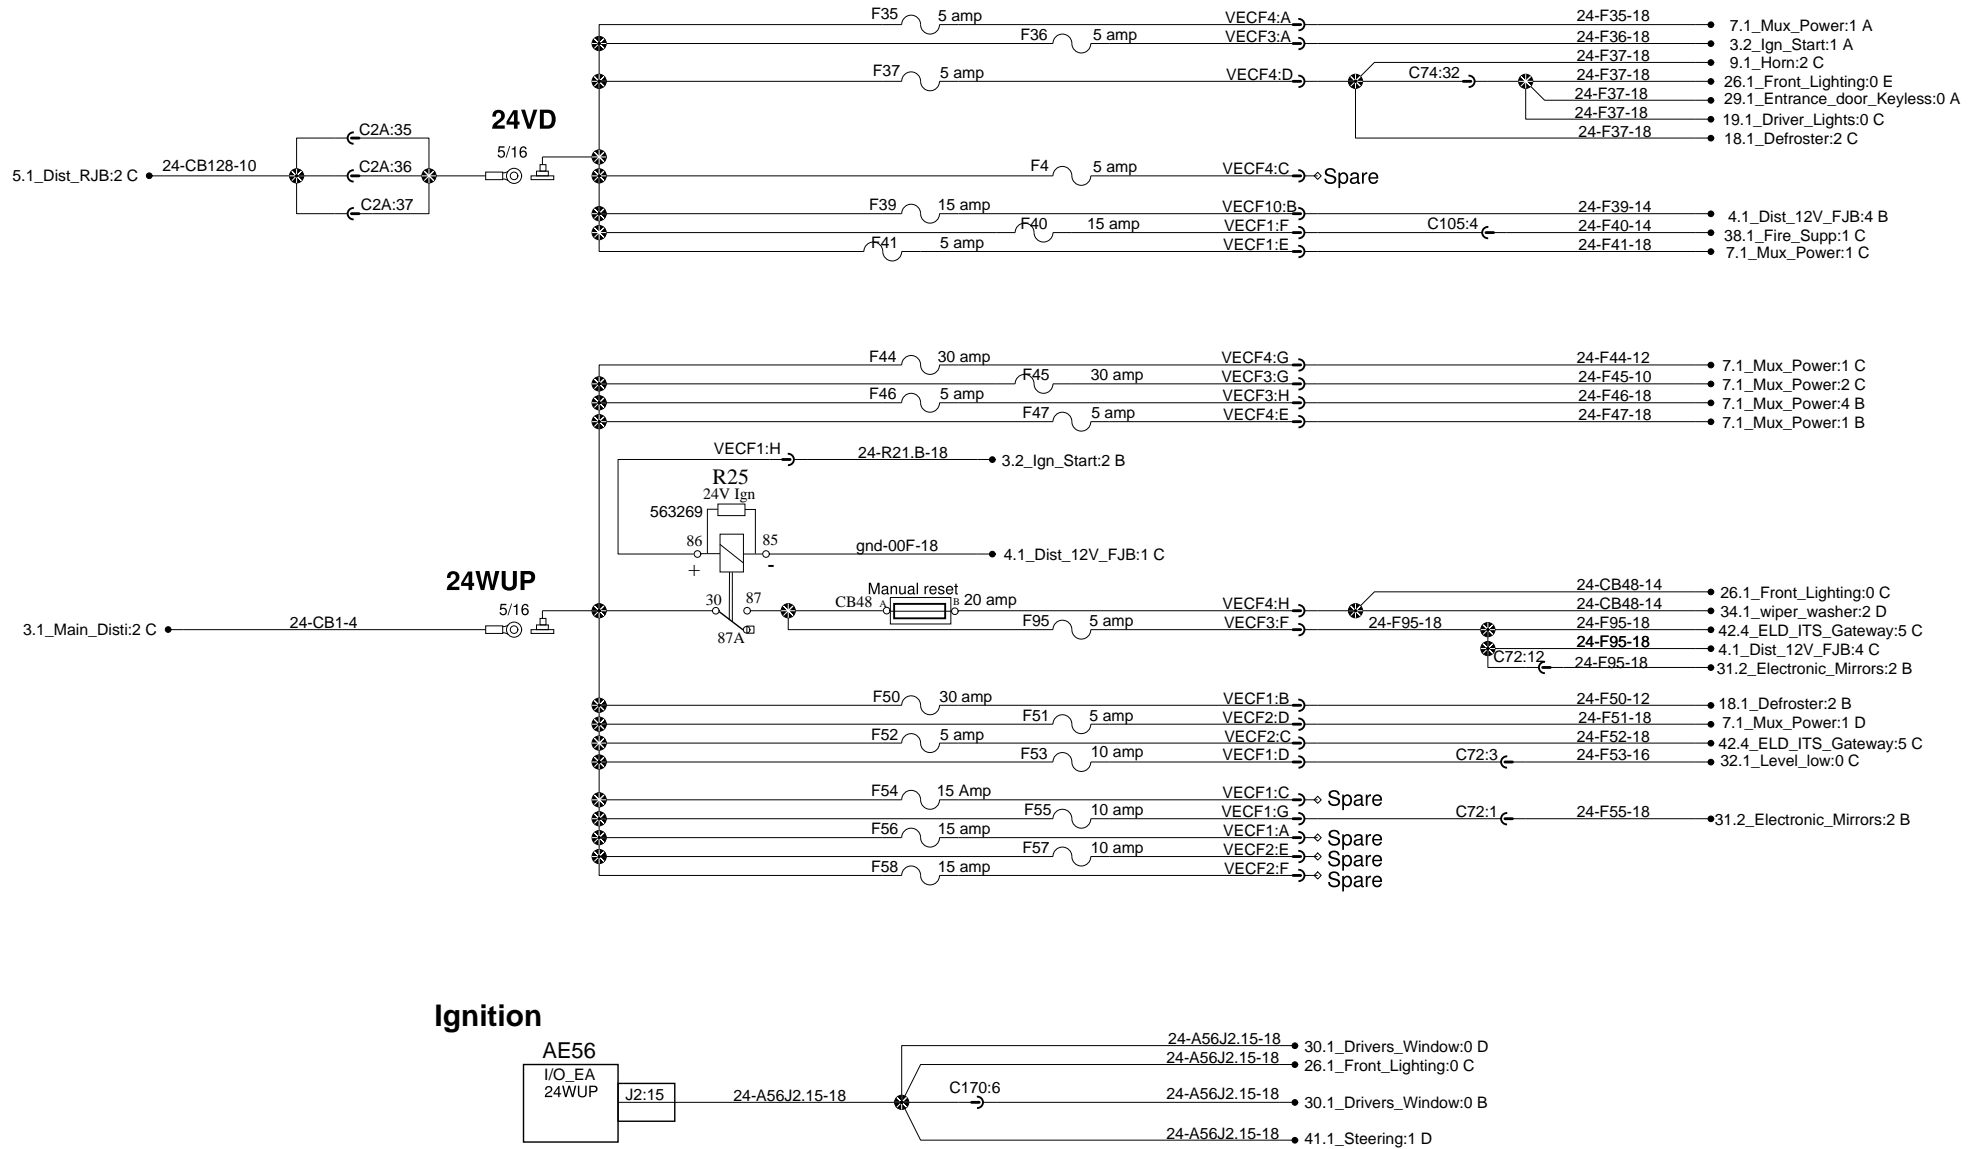

24V Power distribution front junction box