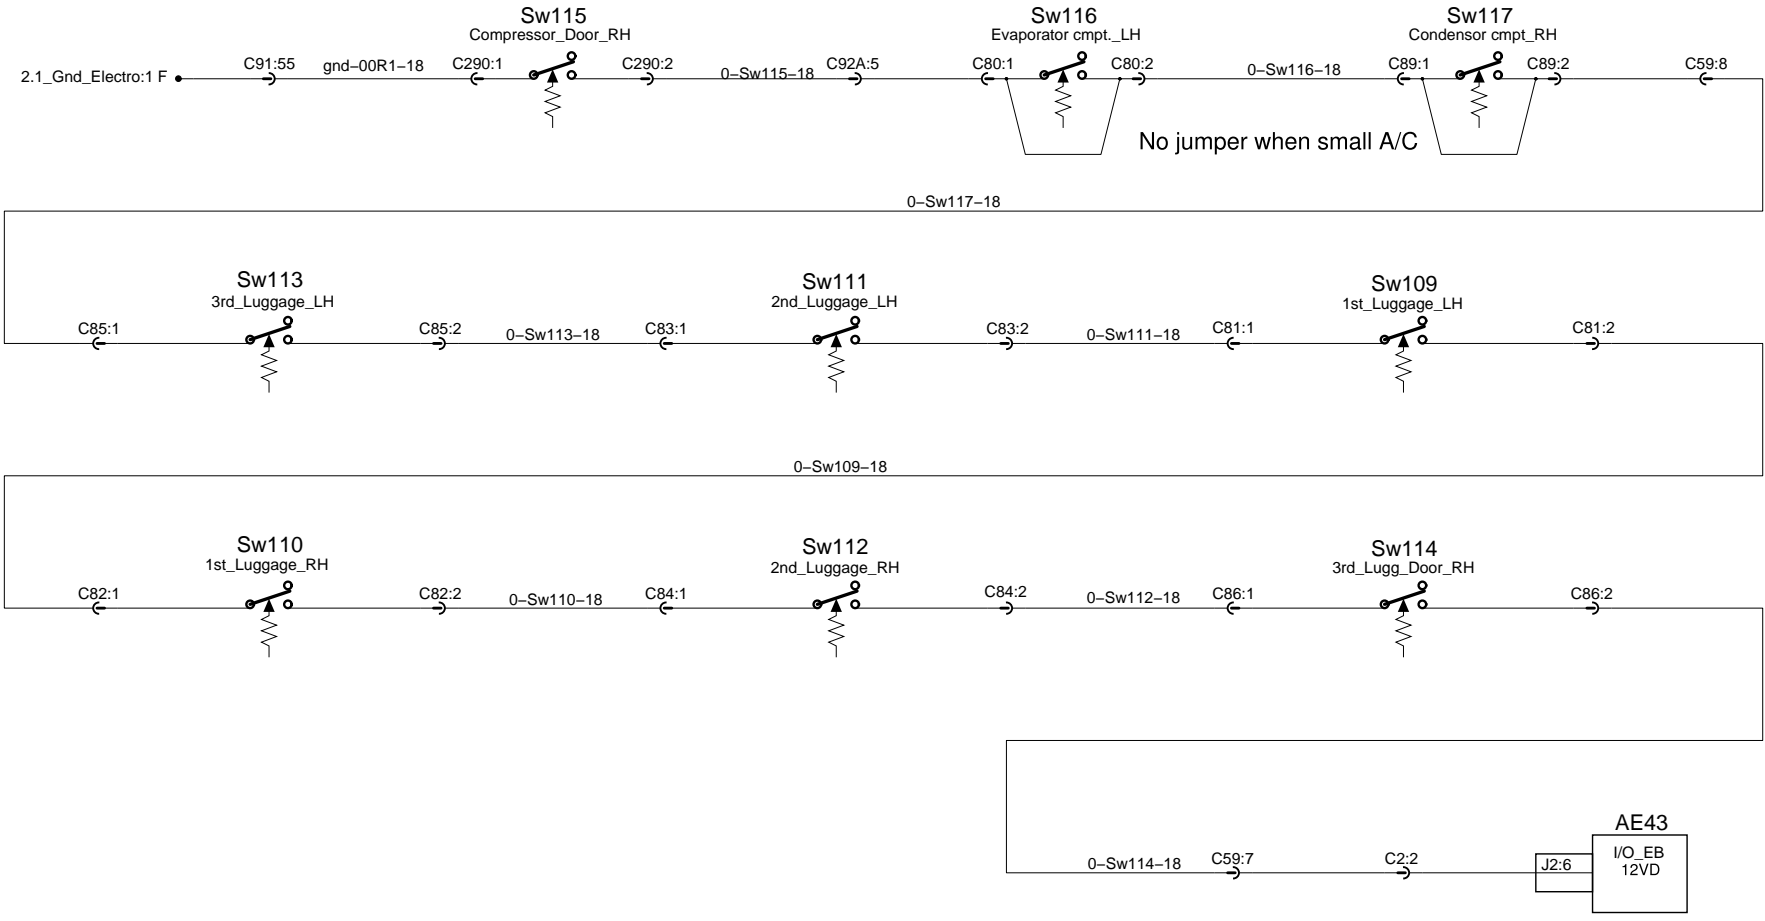

Luggages doors locks switches

Switch closed = Door locked