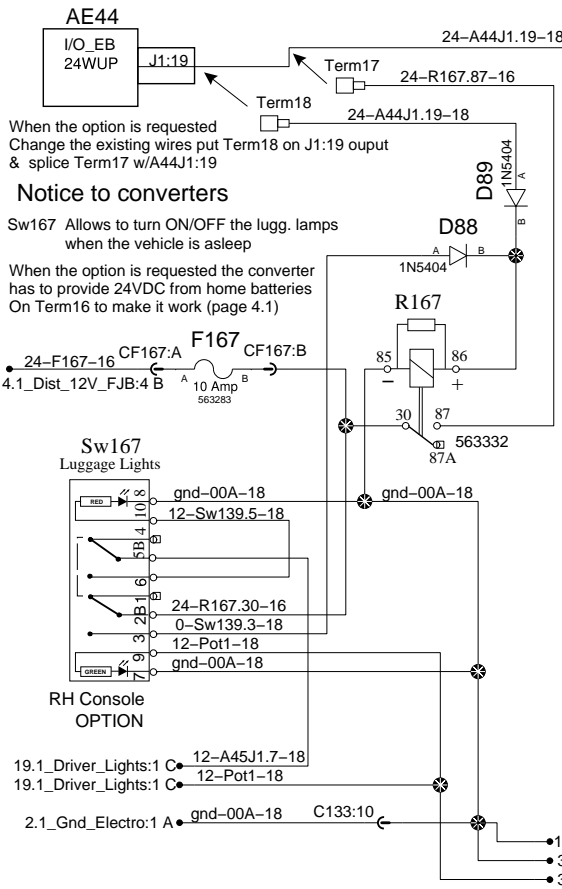

CUSTOMER ADAPTATION