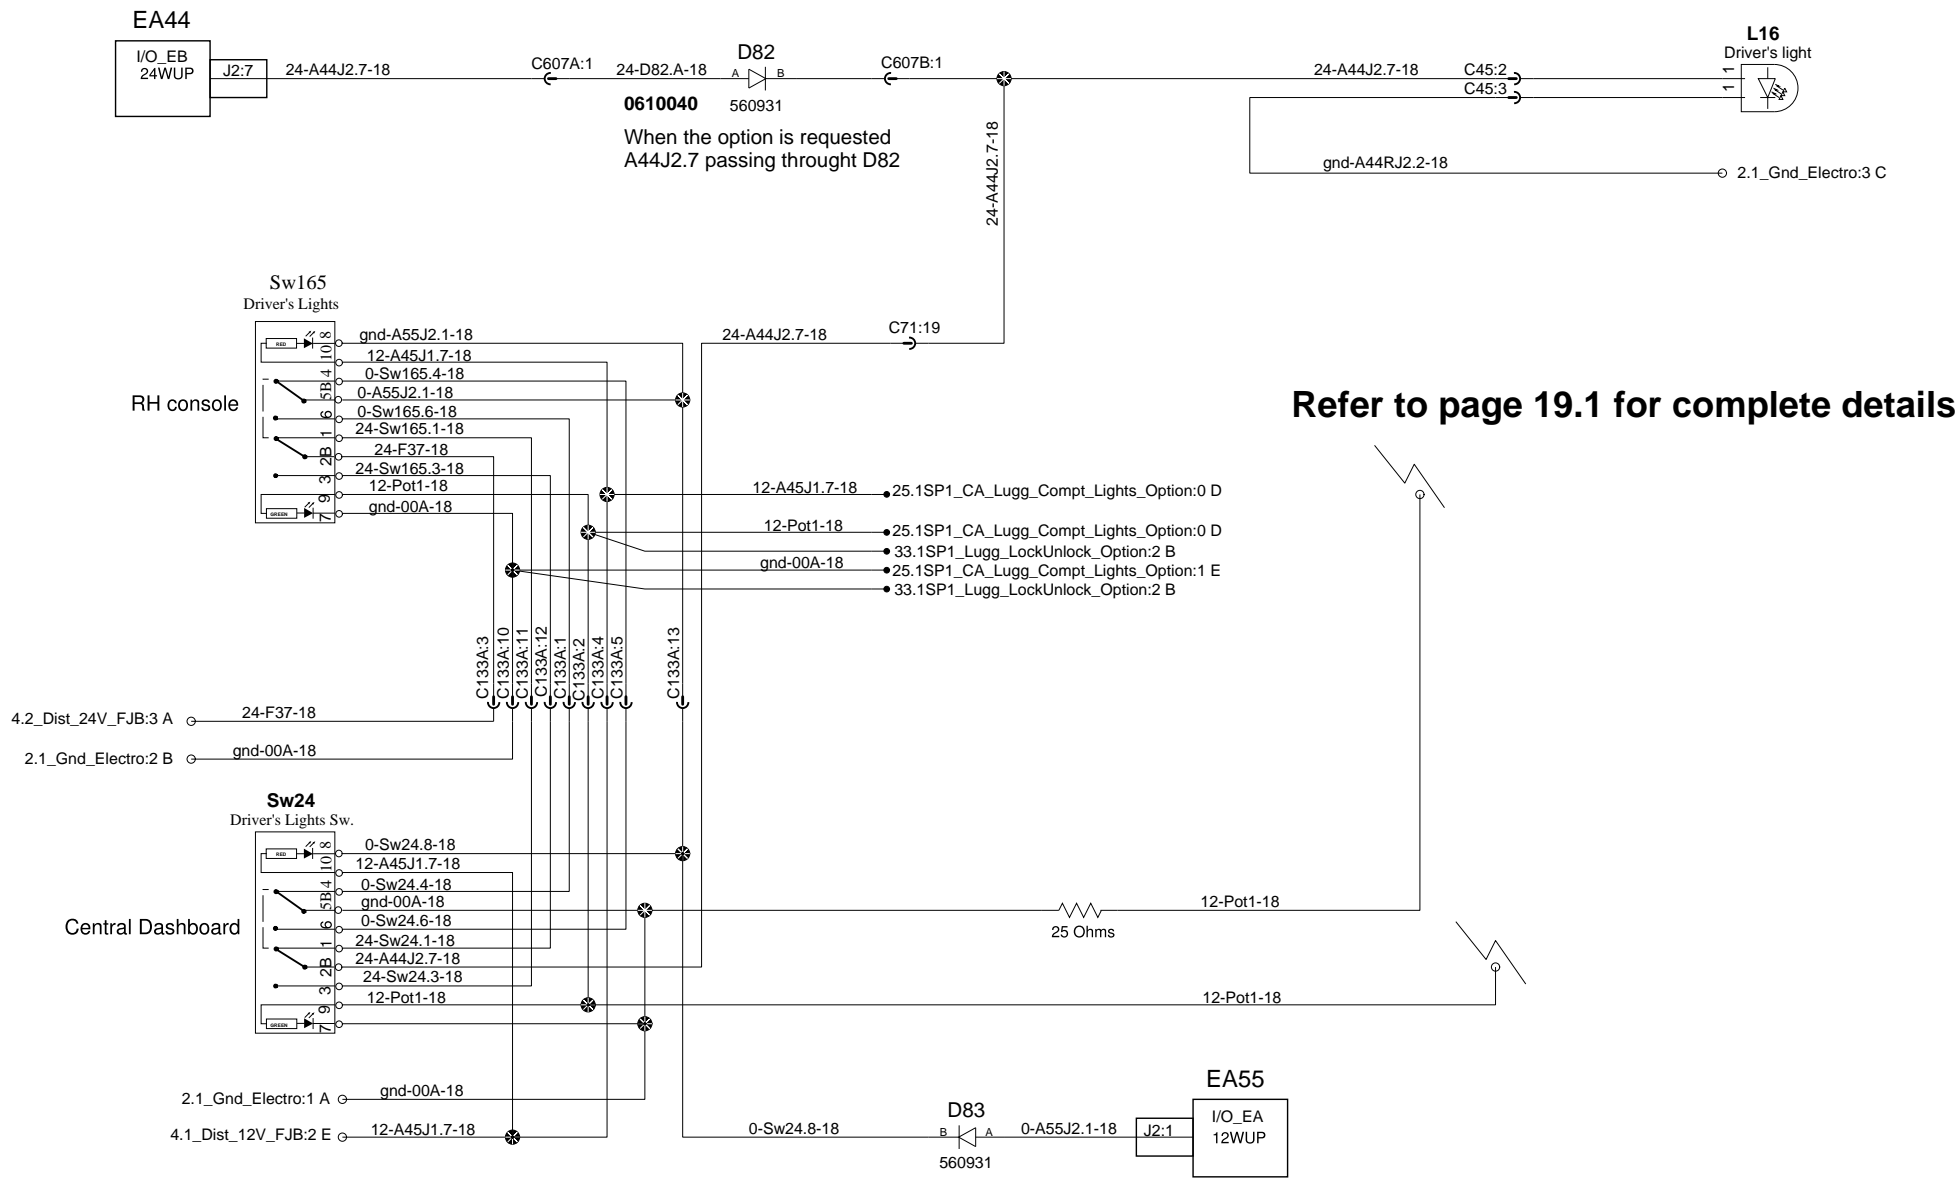

## Customer Adaptation RH Console Switch for Dirver's lighs

**Refer to page 19.1 for complete details**