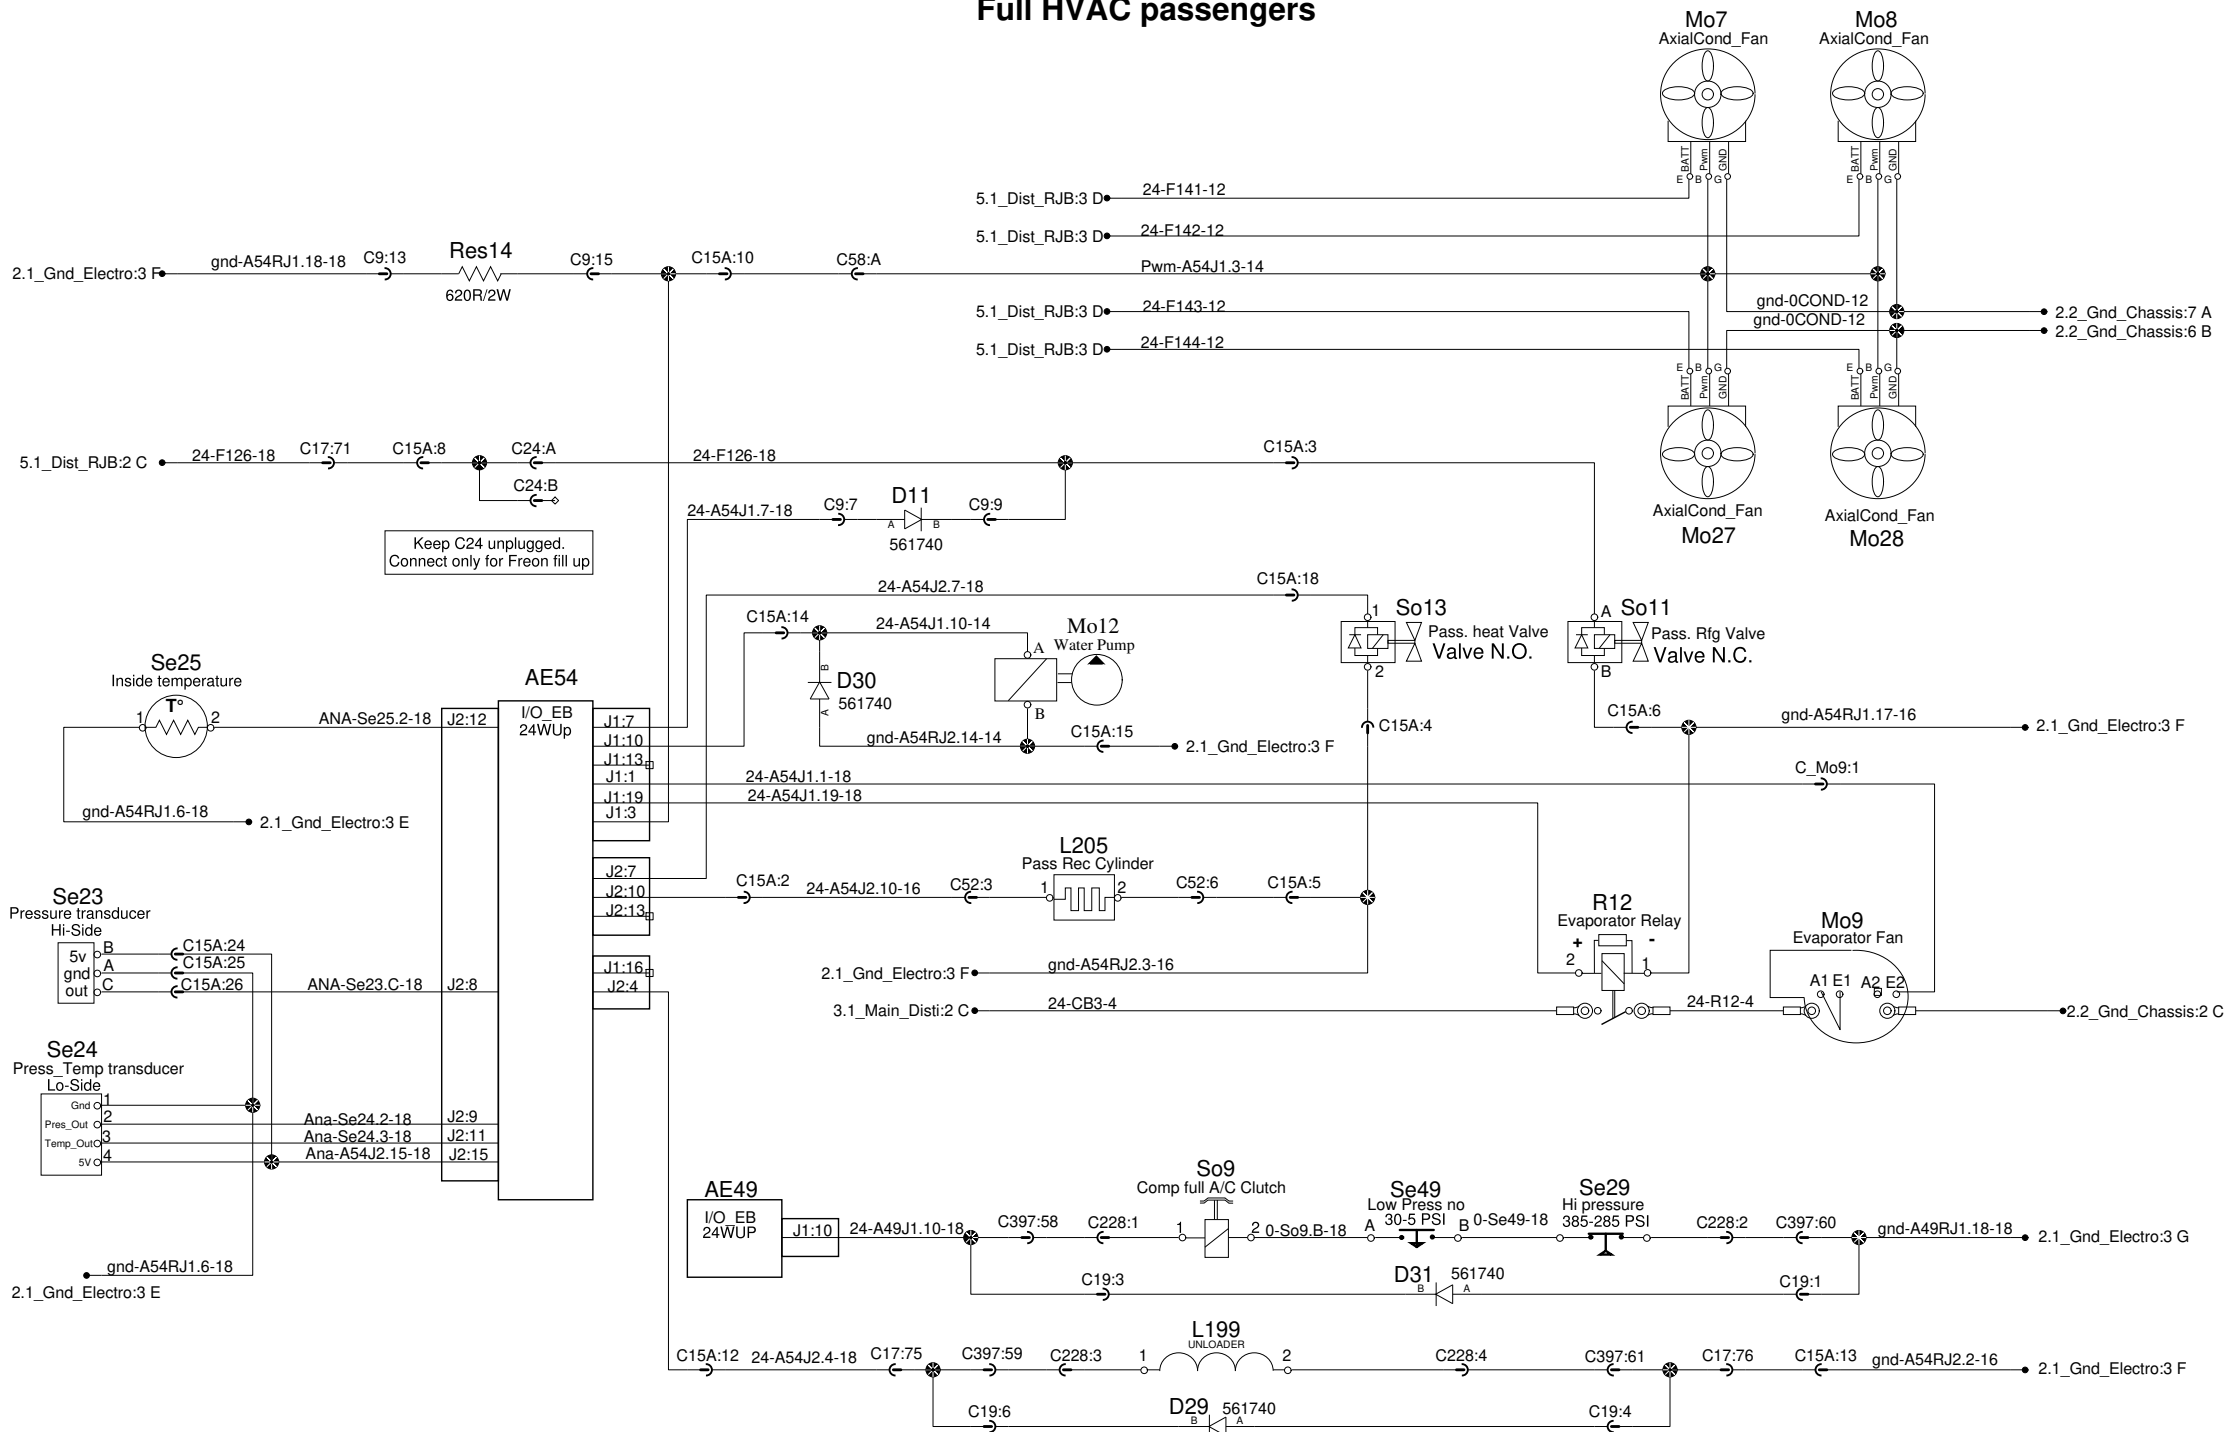

Full HVAC passengers

Keep C24 unplugged.
Connect only for Freon fill up