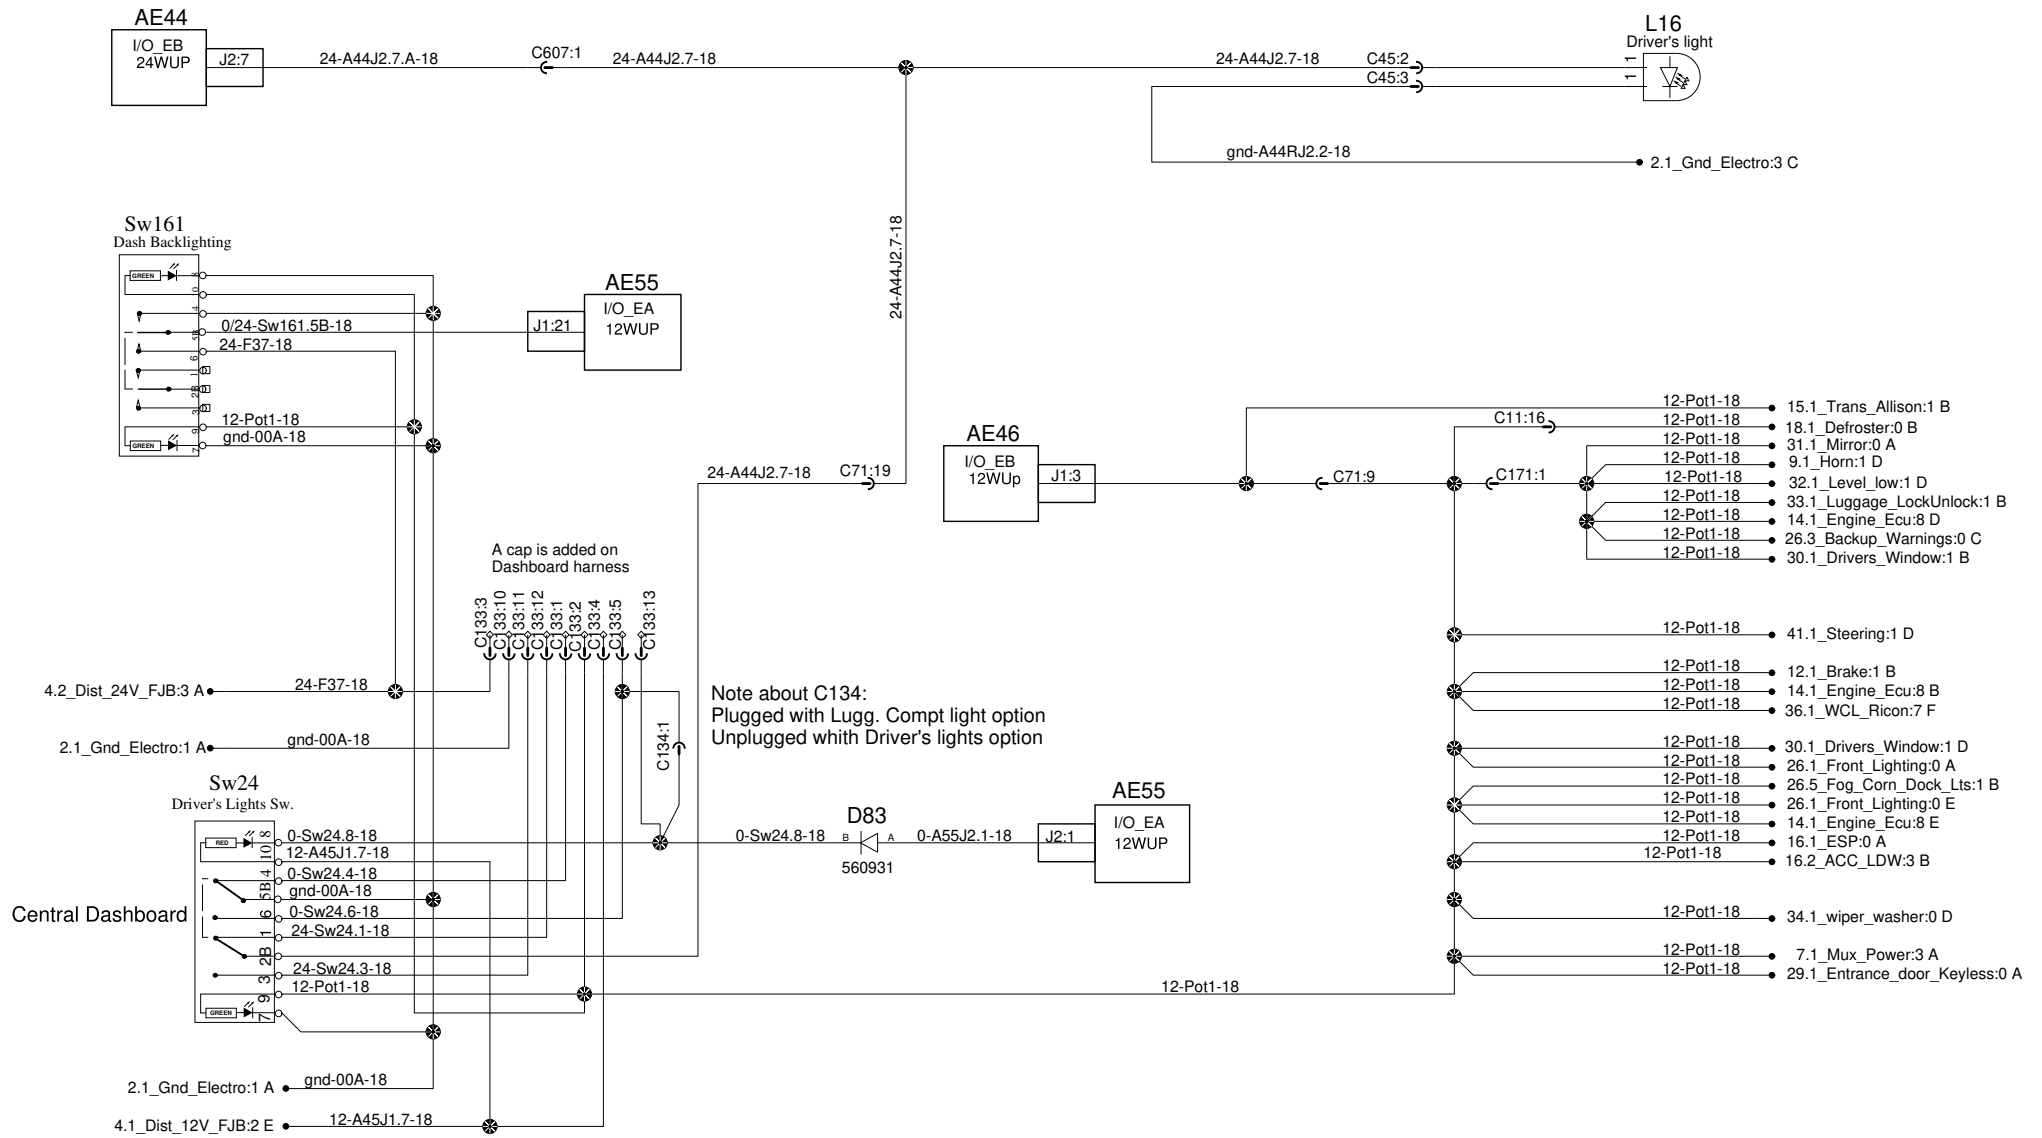

Dash backlighting & Driver's lights