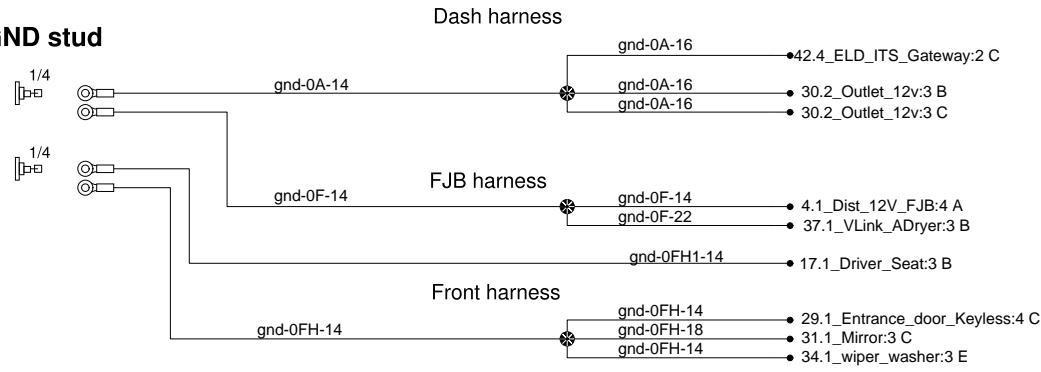

Ground distribution:

0-Electric gnd
00- Electronic Gnd

A-Dash - Lh console harness
F-Front junction box harness
FH-Front harness
R-Rear junction box harness
FR-Front to rear

Chassis ground distribution

Front GND stud