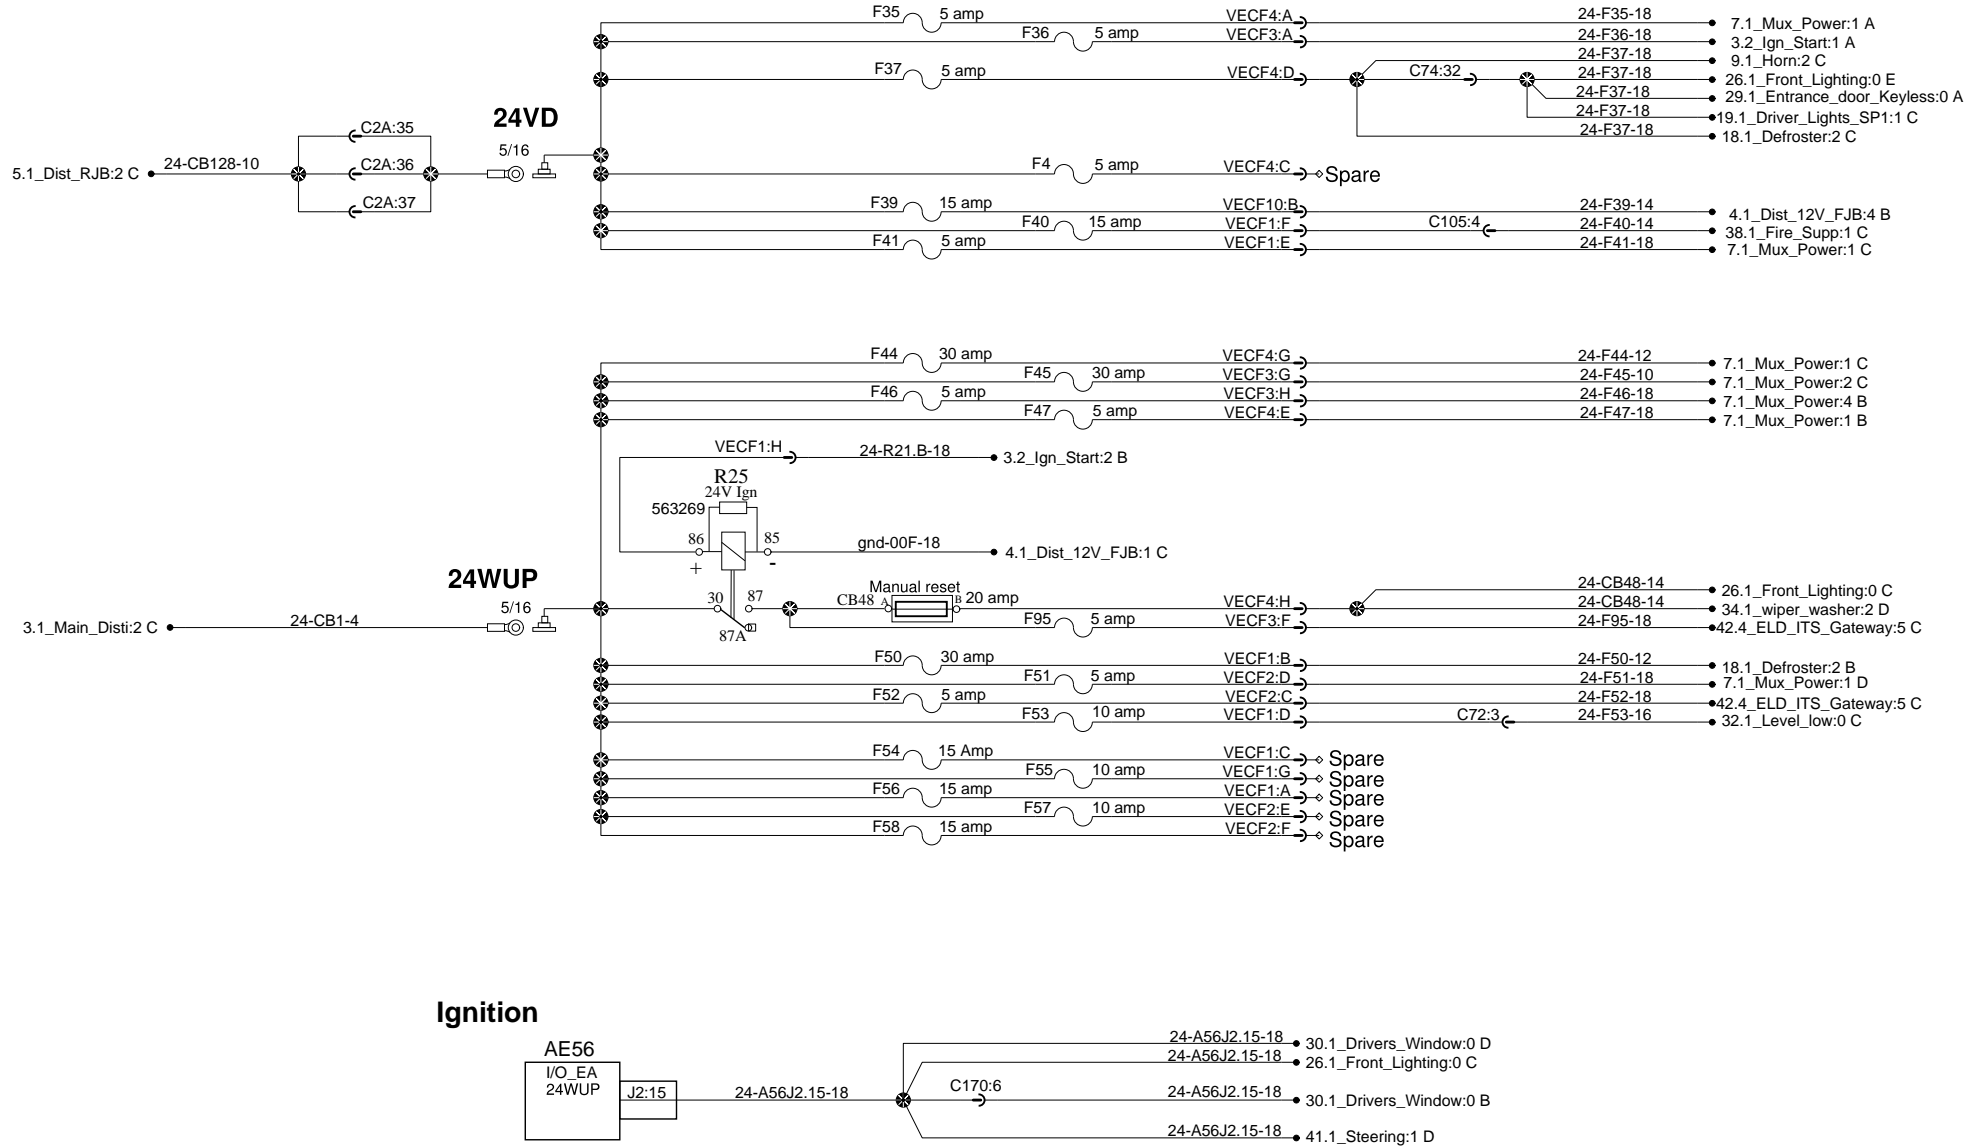

24V Power distribution front junction box