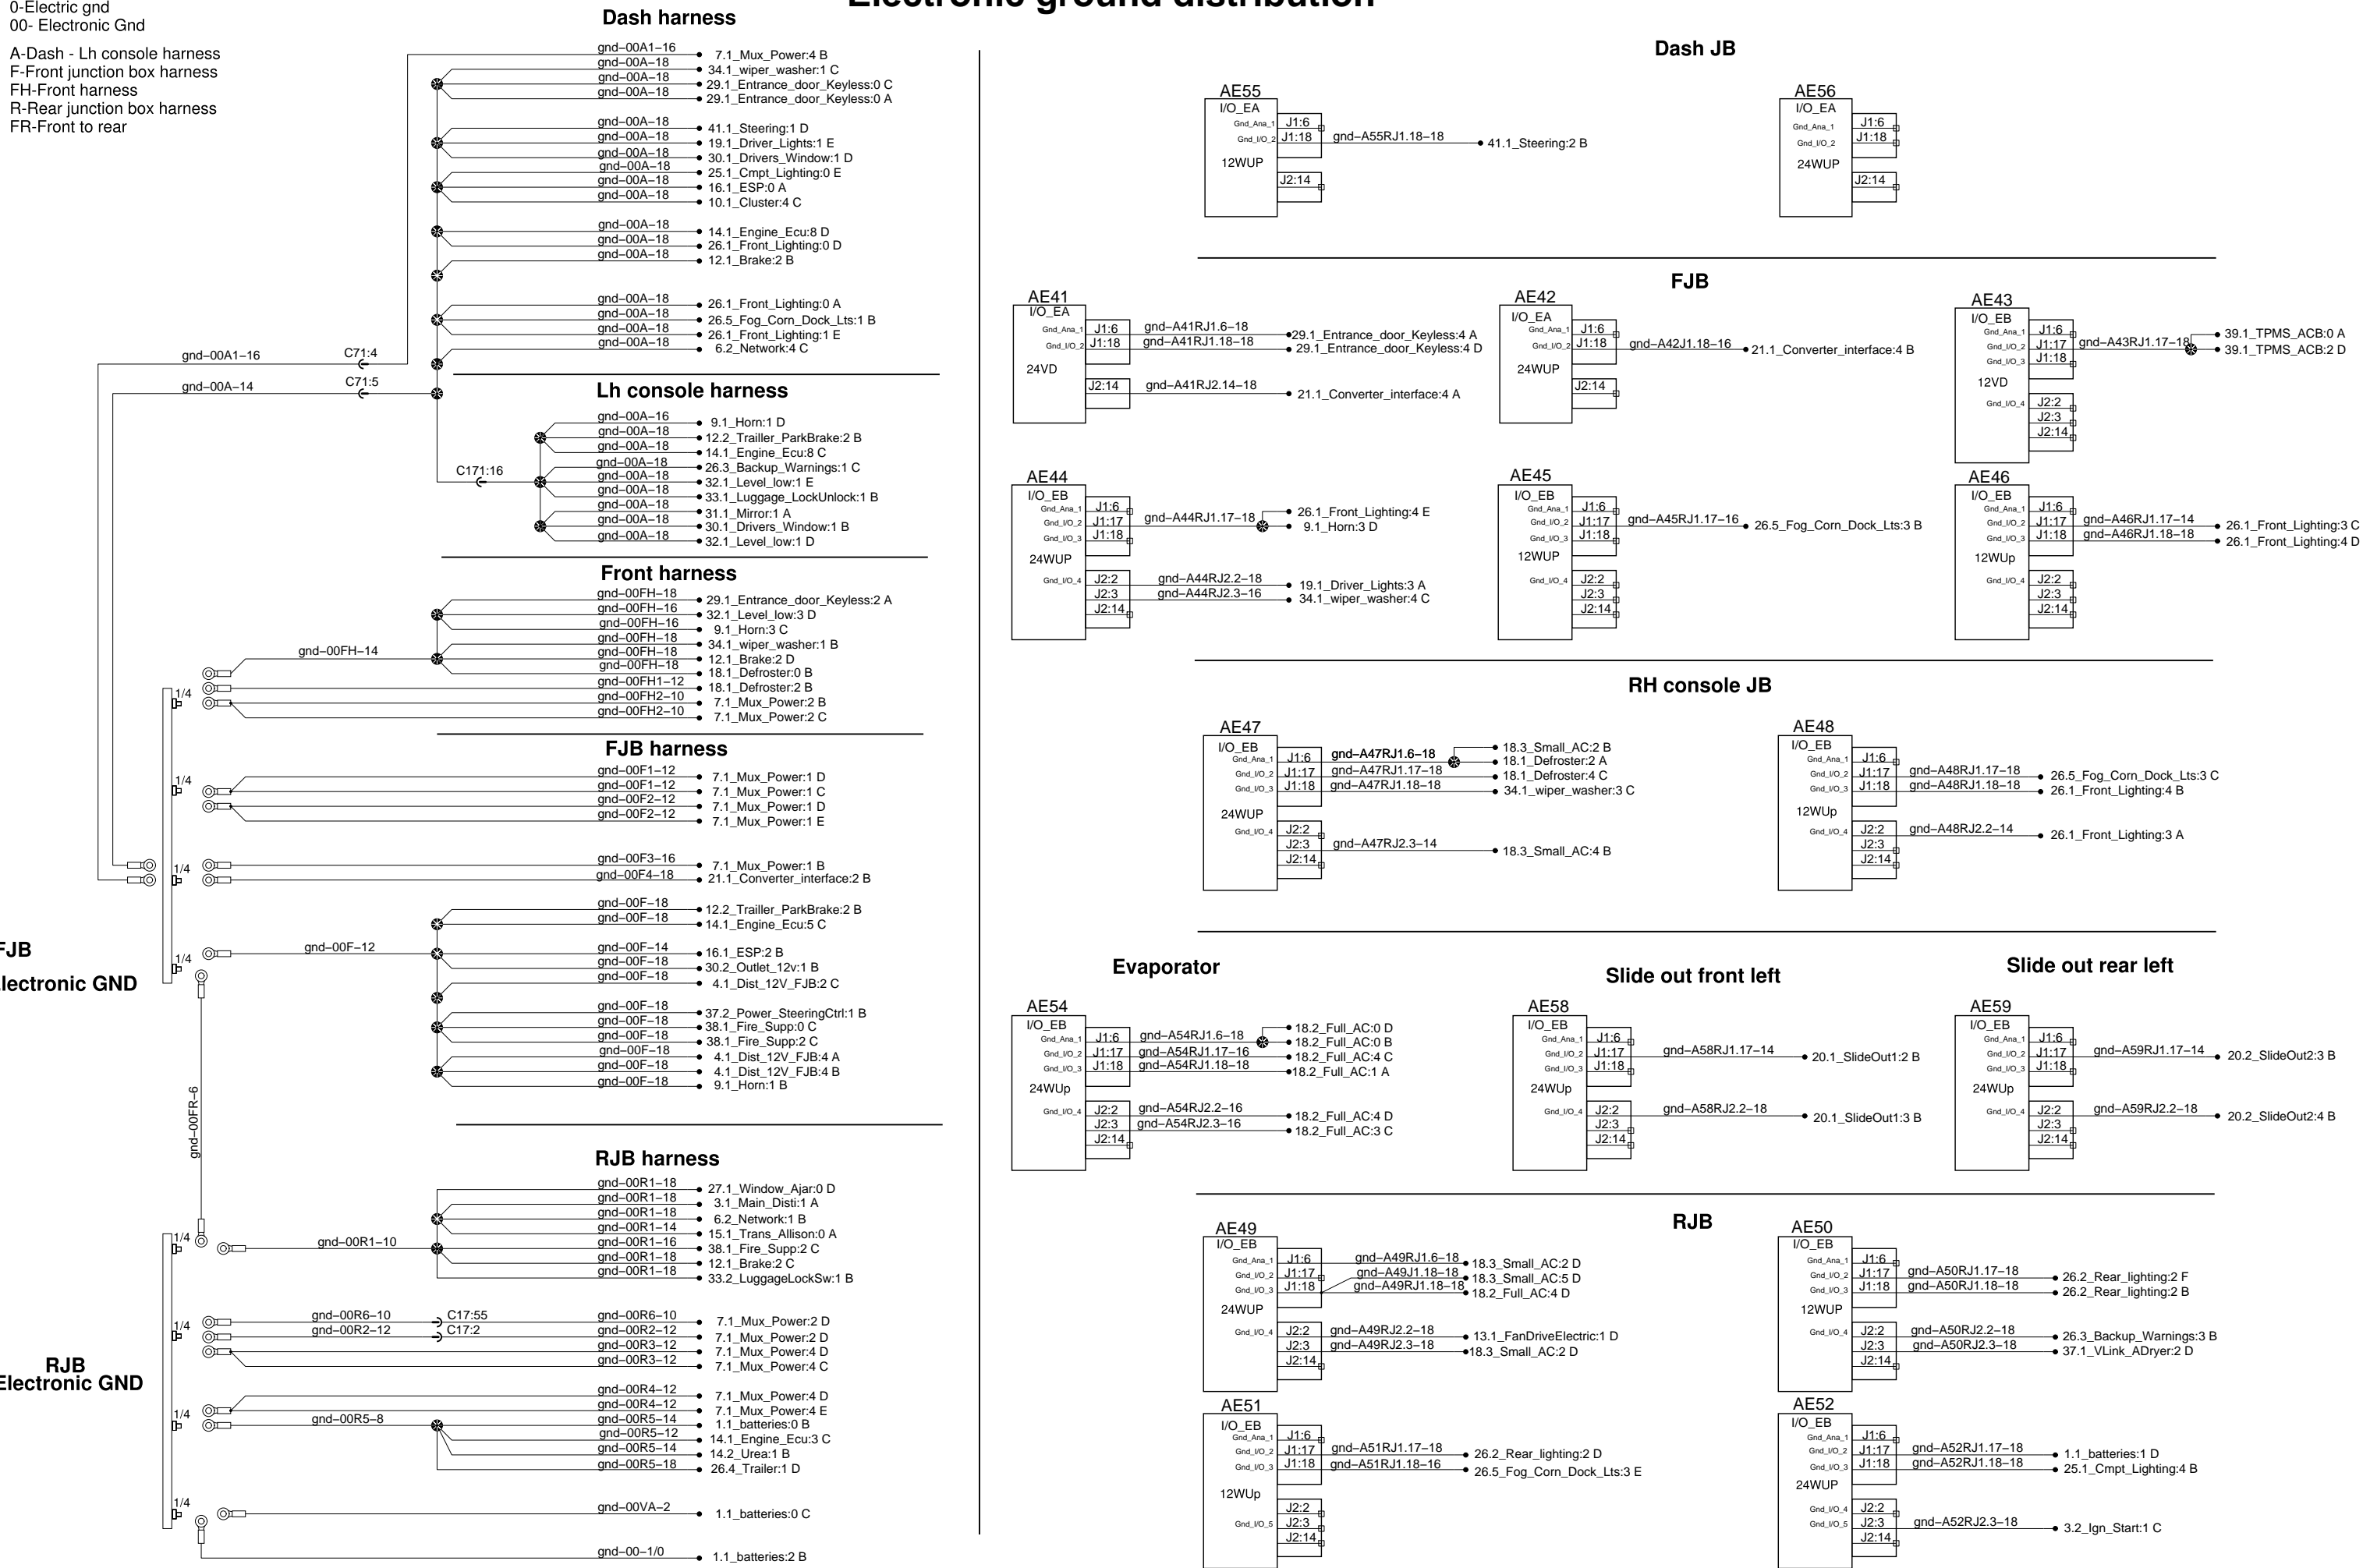

Electronic ground distribution

Ground distribution:

- 0-Electric gnd
- 00- Electronic Gnd
- A-Dash - Lh console harness
- F-Front junction box harness
- FH-Front harness
- R-Rear junction box harness
- FR-Front to rear