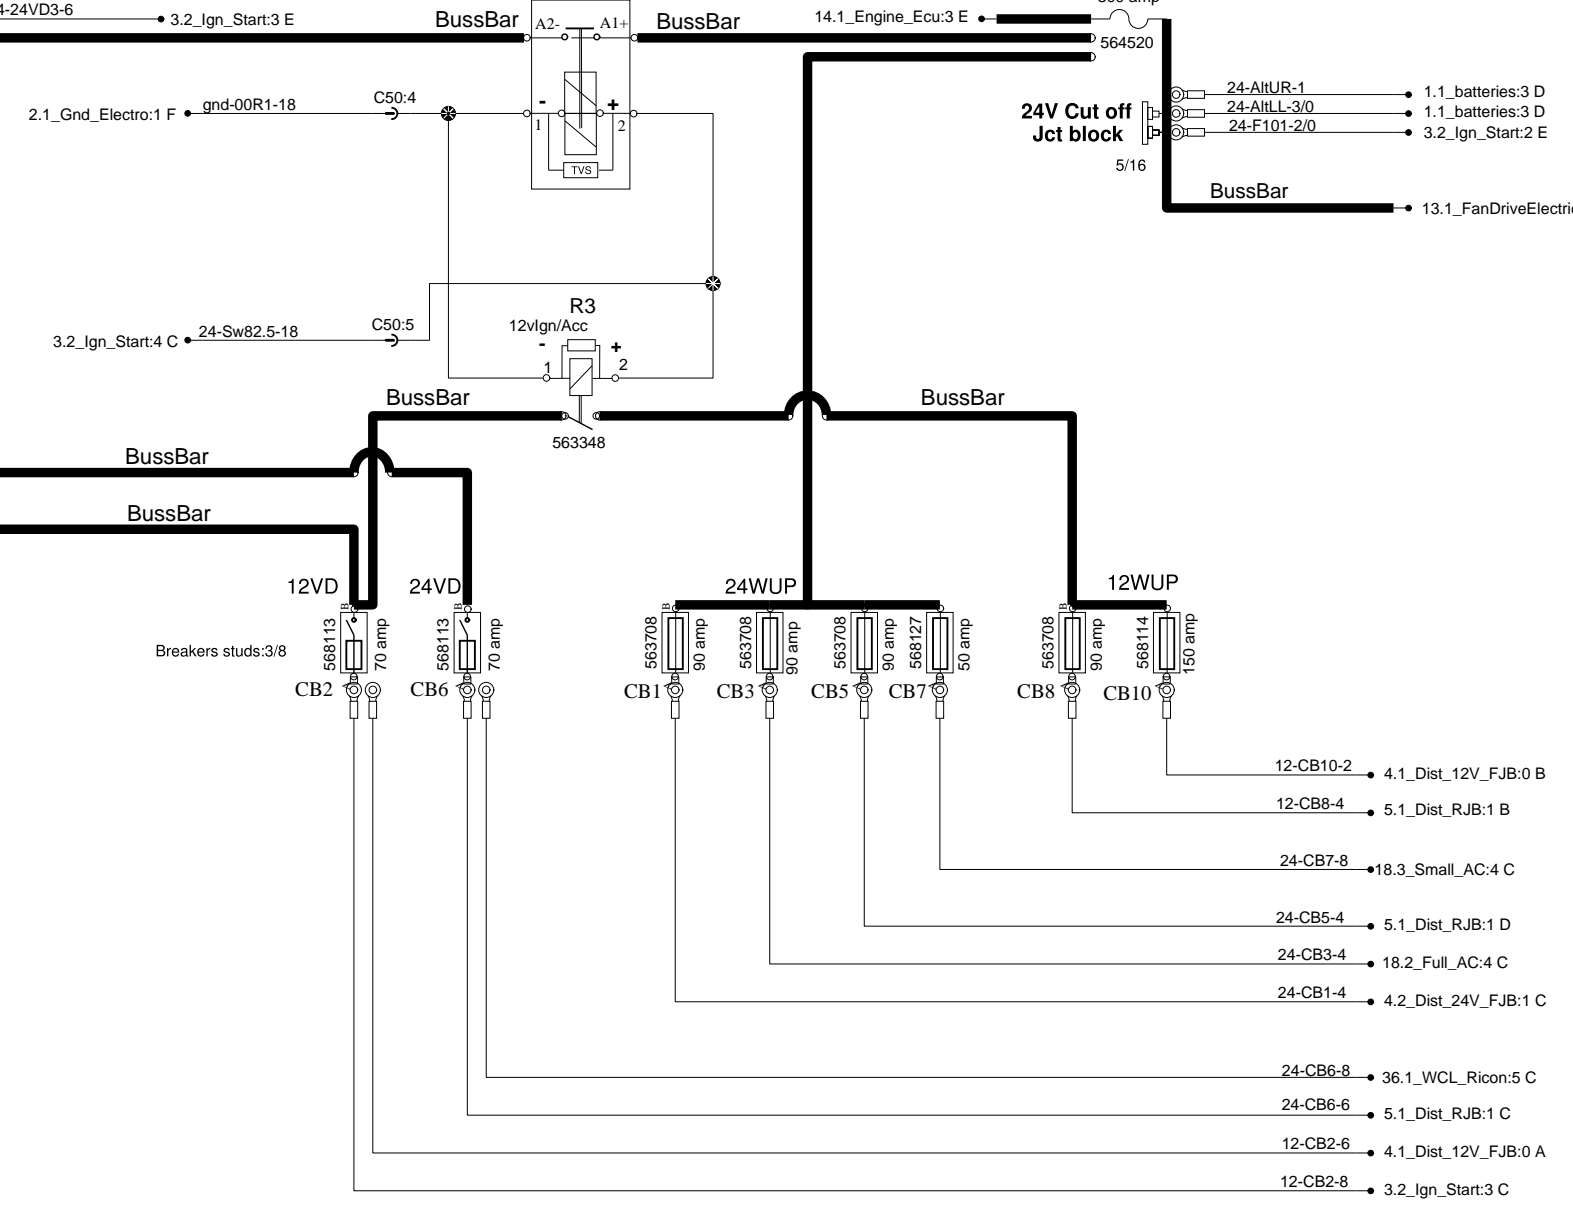

Main distribution batteries & ignition

Booster block

24VD Jct block

12VD Jct block

24V Cut off Jct block