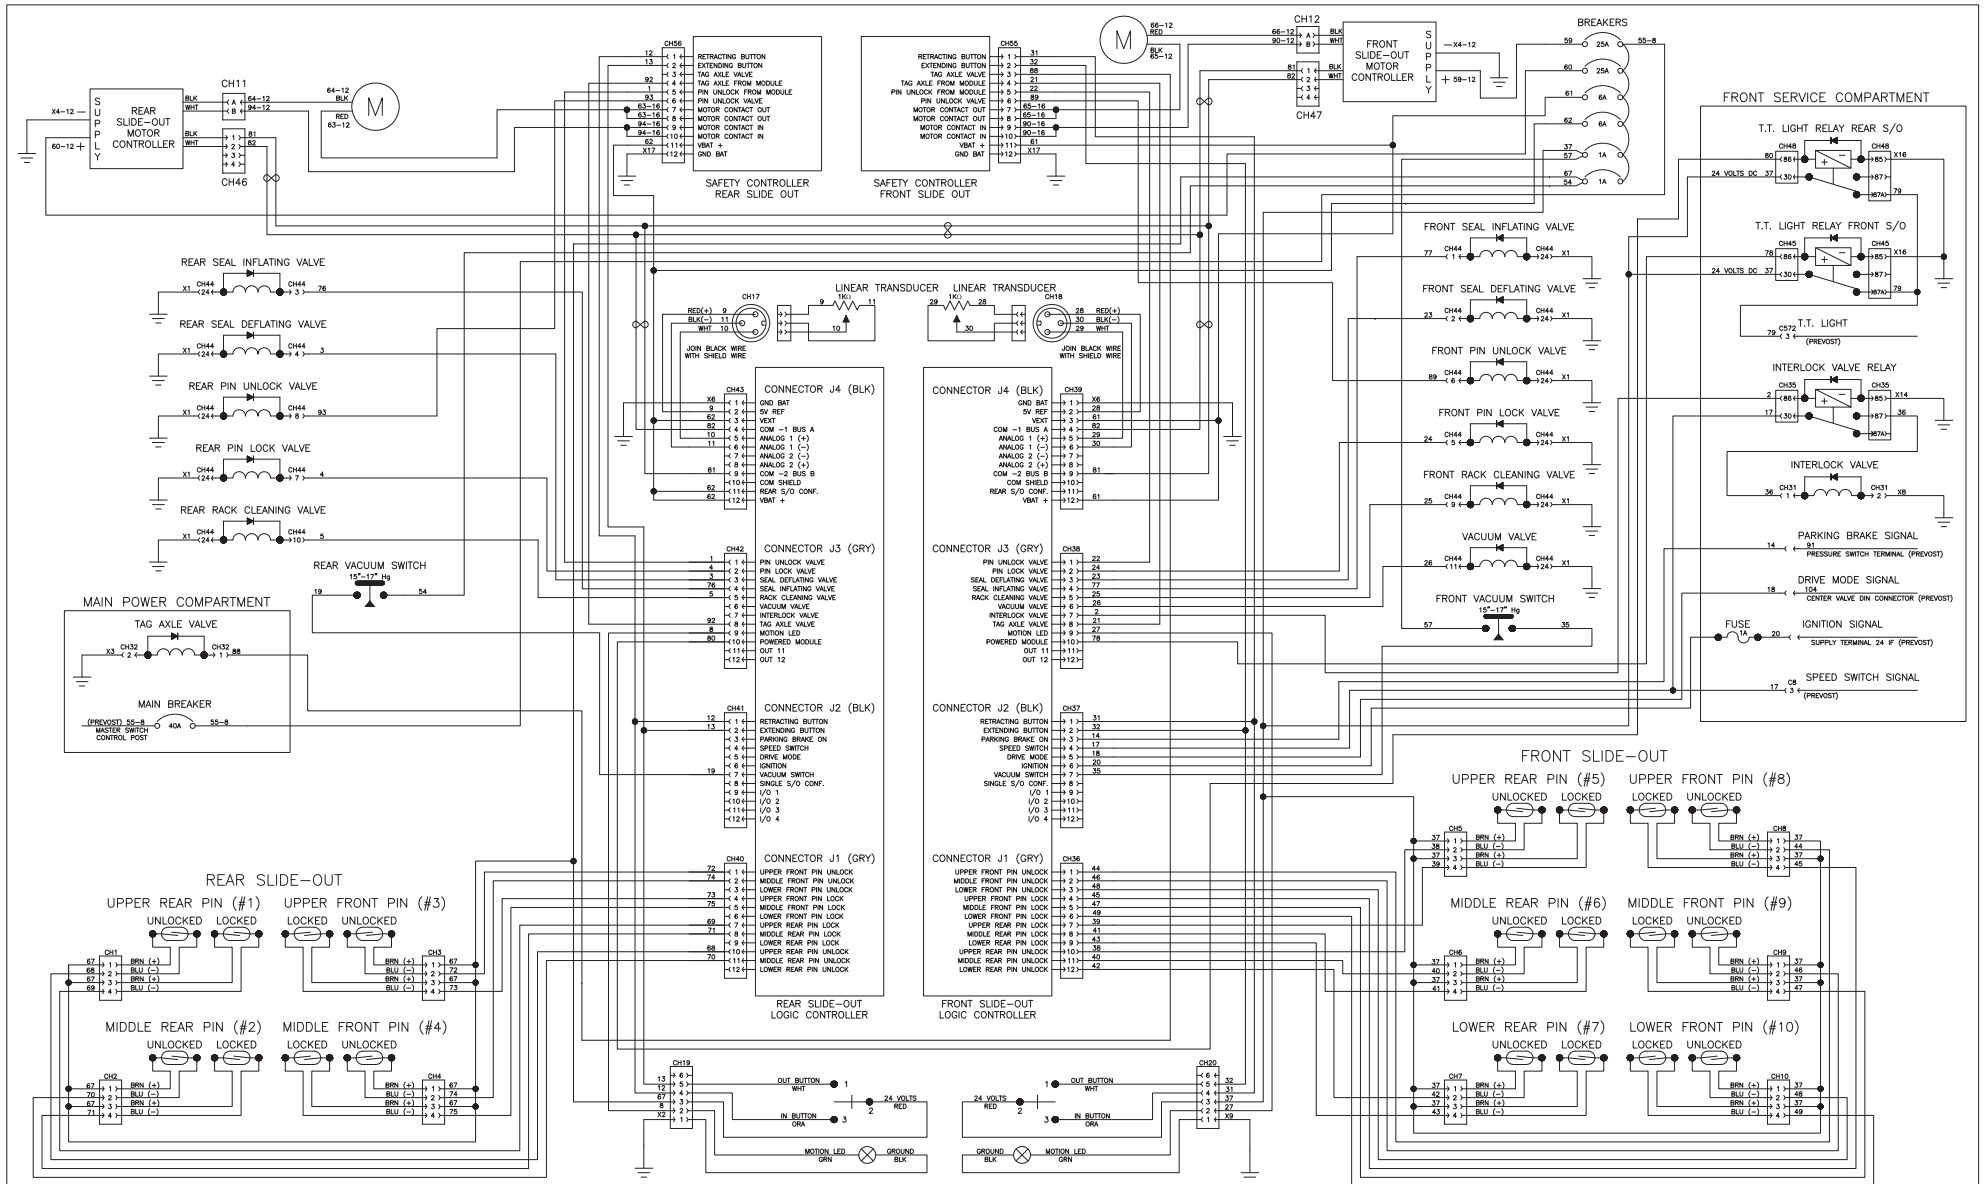

**XL2 DOUBLE SLIDE-OUT ELECTRIC DIAGRAM (RETROFIT)**

EFFECTIVE TO SERIAL NUMBER 1-7722  
AND FROM 1-7781 TO 2-79XX

(ALL WIRES ARE 18 AWG EXCEPT WHEN SPECIFIED)

**XL2 SINGLE SLIDE-OUT ELECTRIC DIAGRAM (RETROFIT)**

EFFECTIVE TO SERIAL NUMBER 1-7722  
AND FROM 1-7781 TO 2-79XX

(ALL WIRES ARE 18 AWG EXCEPT WHEN SPECIFIED)

**XL2 DOUBLE SLIDE-OUT ELECTRIC DIAGRAM**  
EFFECTIVE FROM SERIAL NUMBER 2-79XX  
(ALL WIRES ARE 18 AWG EXCEPT WHEN SPECIFIED)