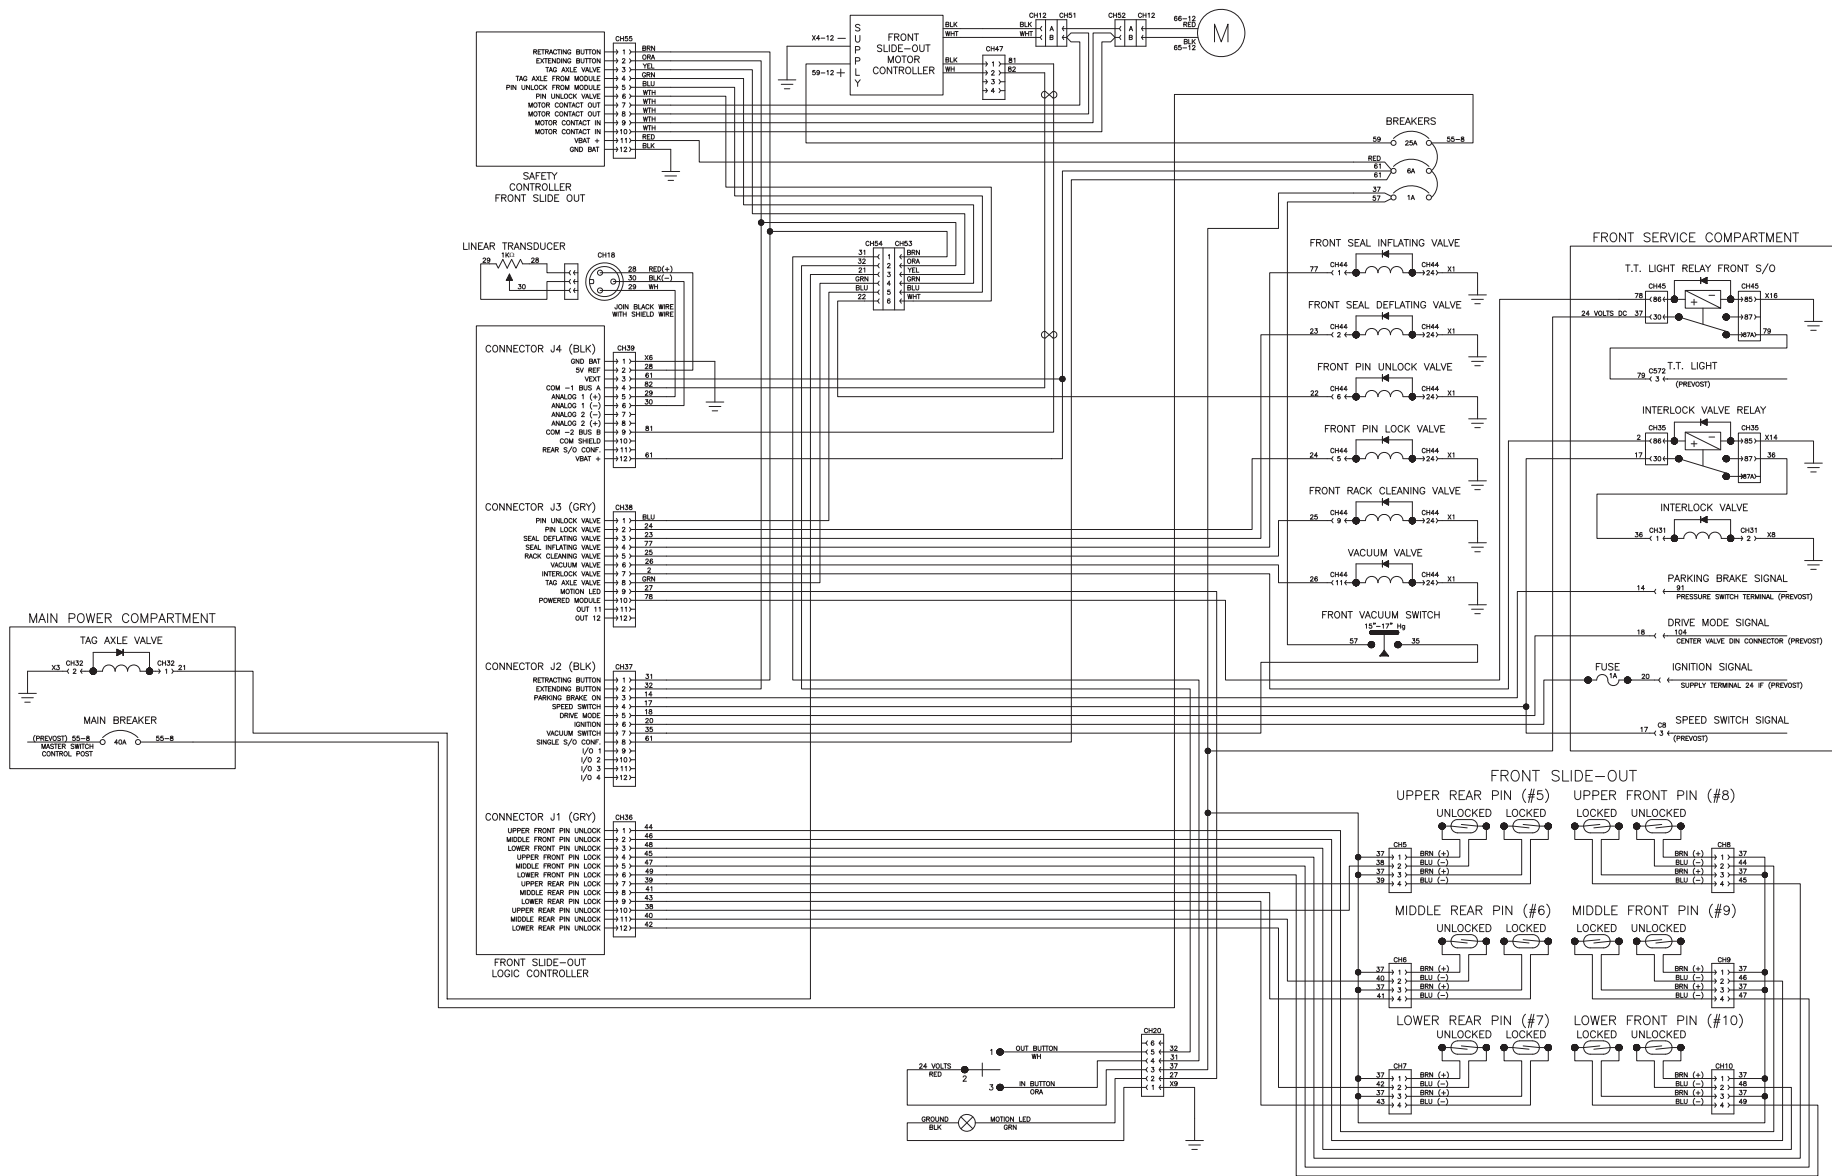

**XL2 DOUBLE SLIDE-OUT ELECTRIC DIAGRAM (RETROFIT)**

EFFECTIVE TO SERIAL NUMBER 1-7722  
AND FROM 1-7781 TO 2-79XX

(ALL WIRES ARE 18 AWG EXCEPT WHEN SPECIFIED)

**XL2 SINGLE SLIDE-OUT ELECTRIC DIAGRAM (RETROFIT)**

EFFECTIVE TO SERIAL NUMBER 1-7722  
AND FROM 1-7781 TO 2-79XX

(ALL WIRES ARE 18 AWG EXCEPT WHEN SPECIFIED)

**XL2 DOUBLE SLIDE-OUT ELECTRIC DIAGRAM**  
EFFECTIVE FROM SERIAL NUMBER 2-79XX  
(ALL WIRES ARE 18 AWG EXCEPT WHEN SPECIFIED)