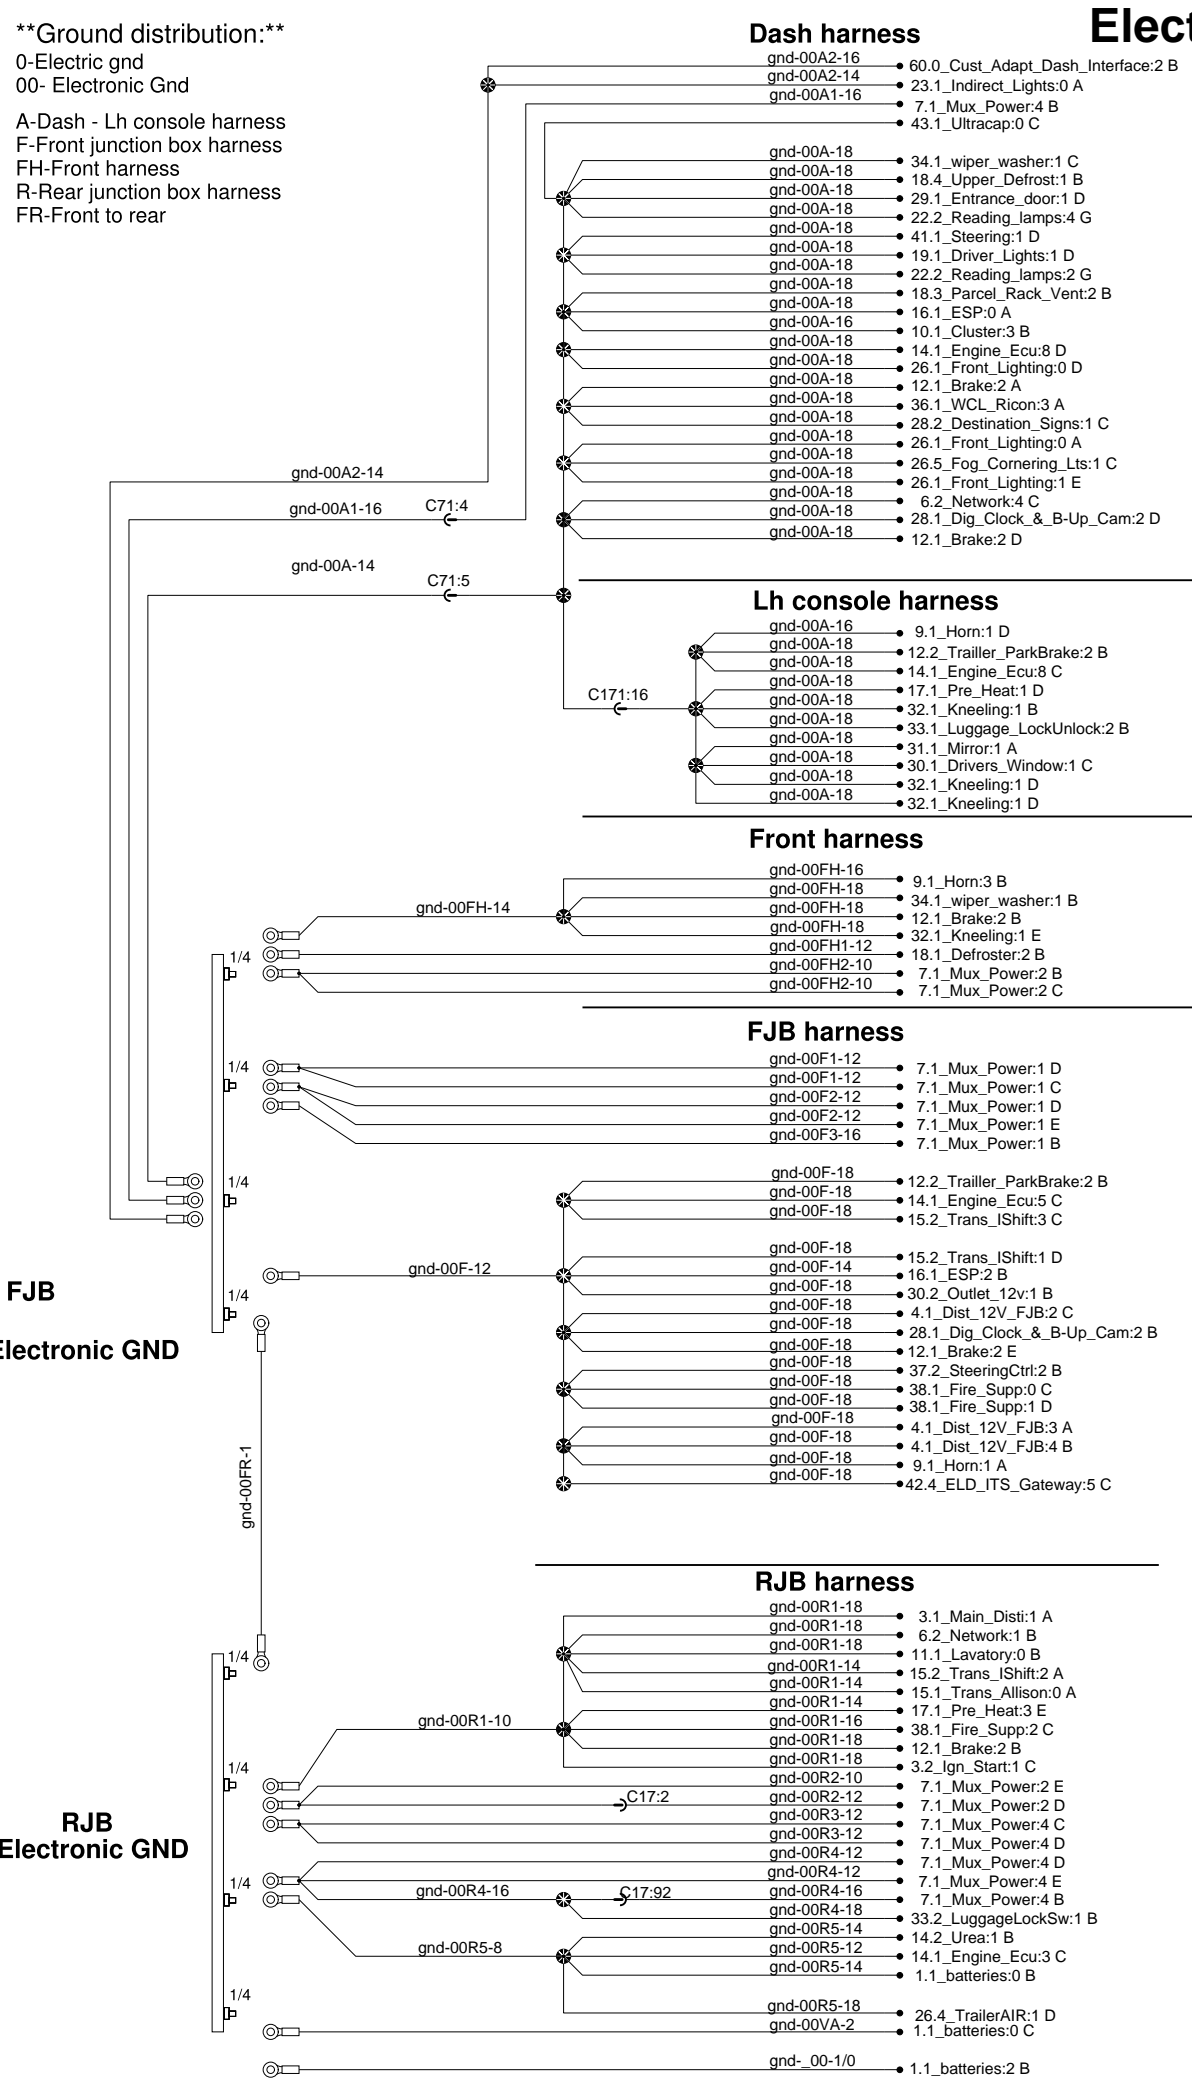

Ground distribution:

0-Electric gnd
00- Electronic Gnd

A-Dash - Lh console harness
F-Front junction box harness
FH-Front harness
R-Rear junction box harness
FR-Front to rear

FJB
Electronic GND

RJB
Electronic GND

Electronic ground distribution