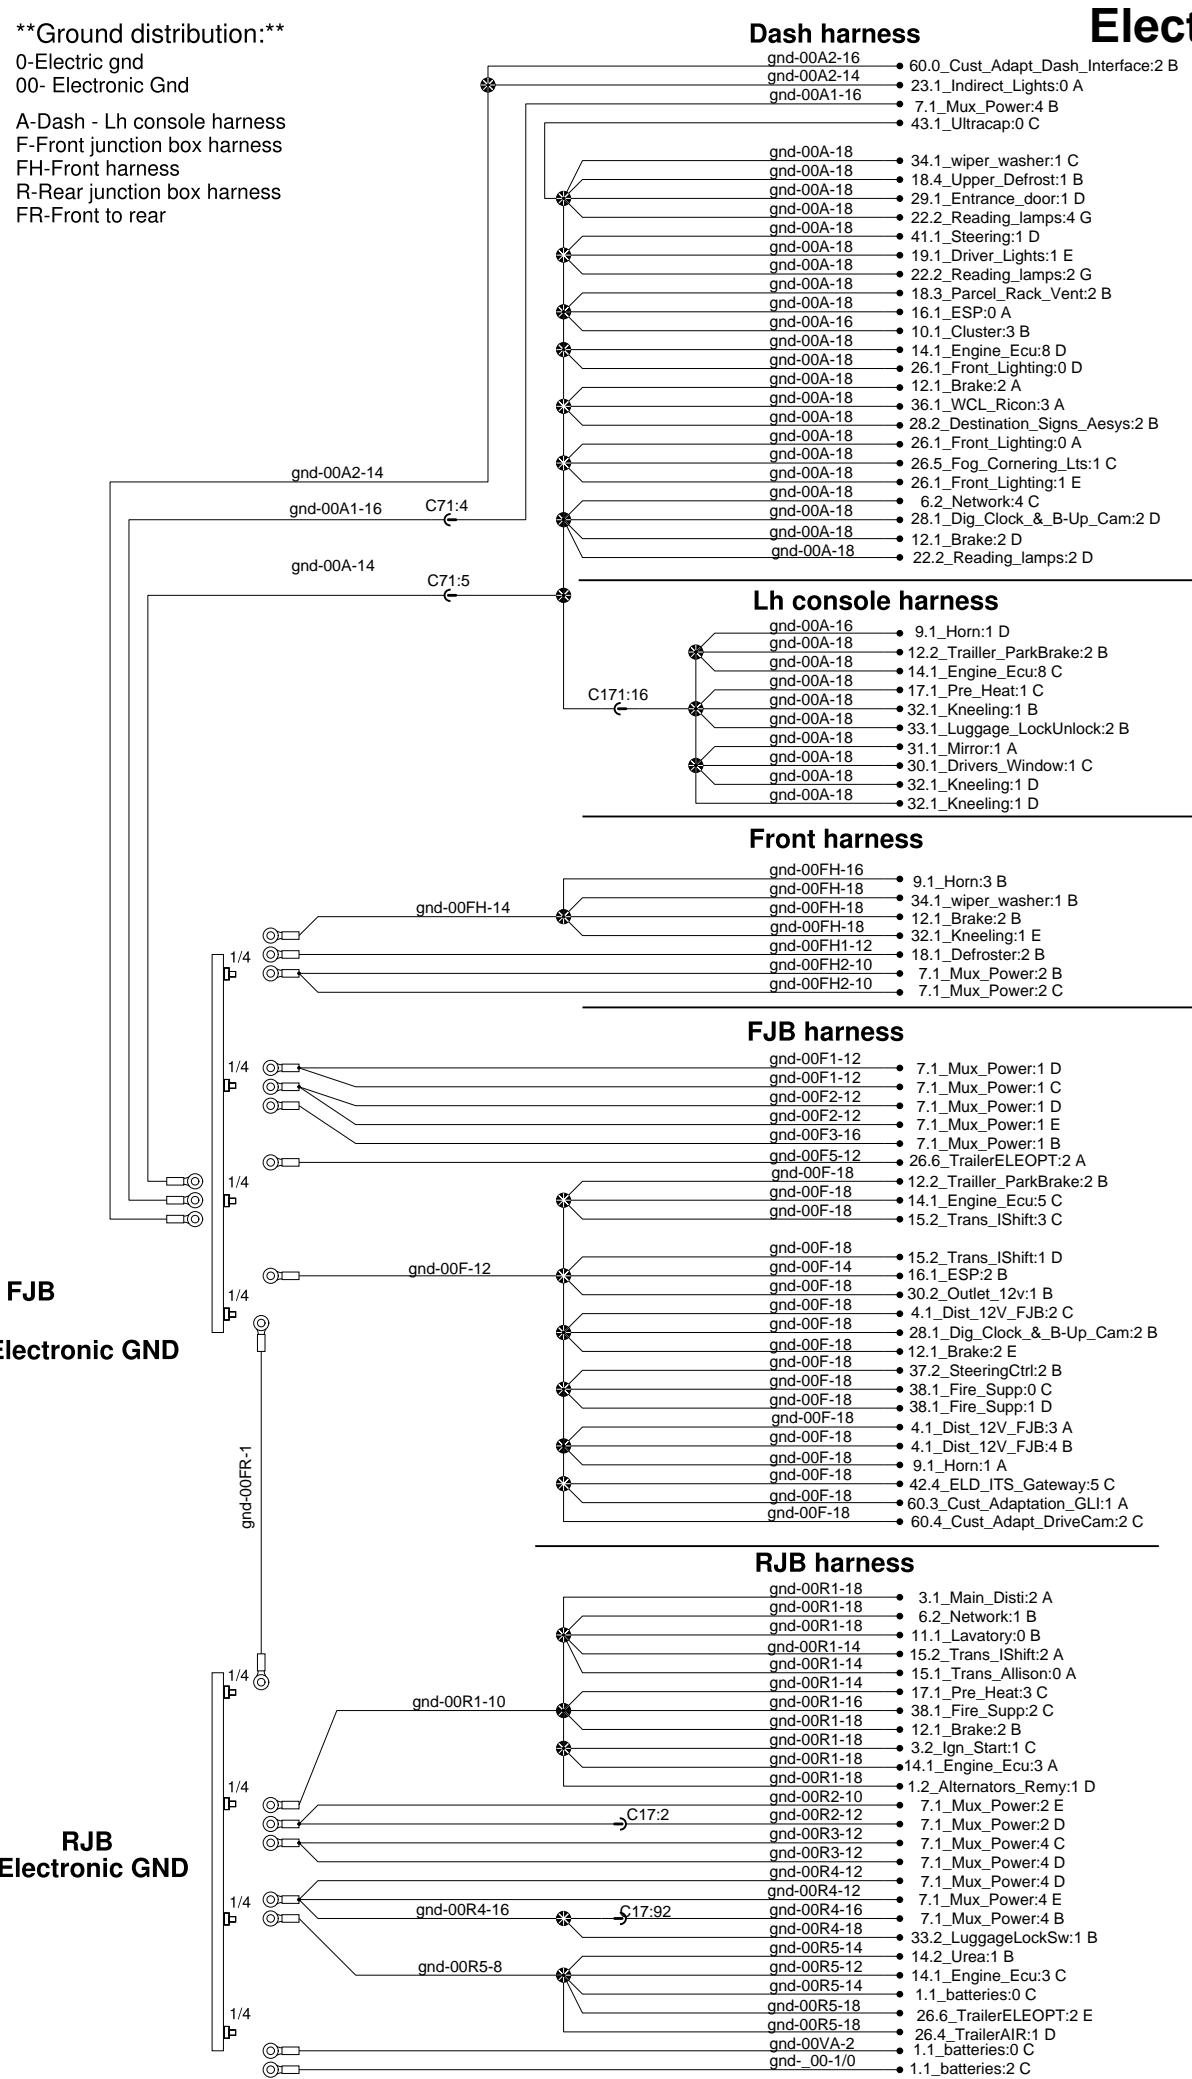

Ground distribution:

0-Electric gnd
00- Electronic Gnd

A-Dash - Lh console harness
F-Front junction box harness
FH-Front harness
R-Rear junction box harness
FR-Front to rear

FJB
Electronic GND

RJB
Electronic GND

Electronic ground distribution