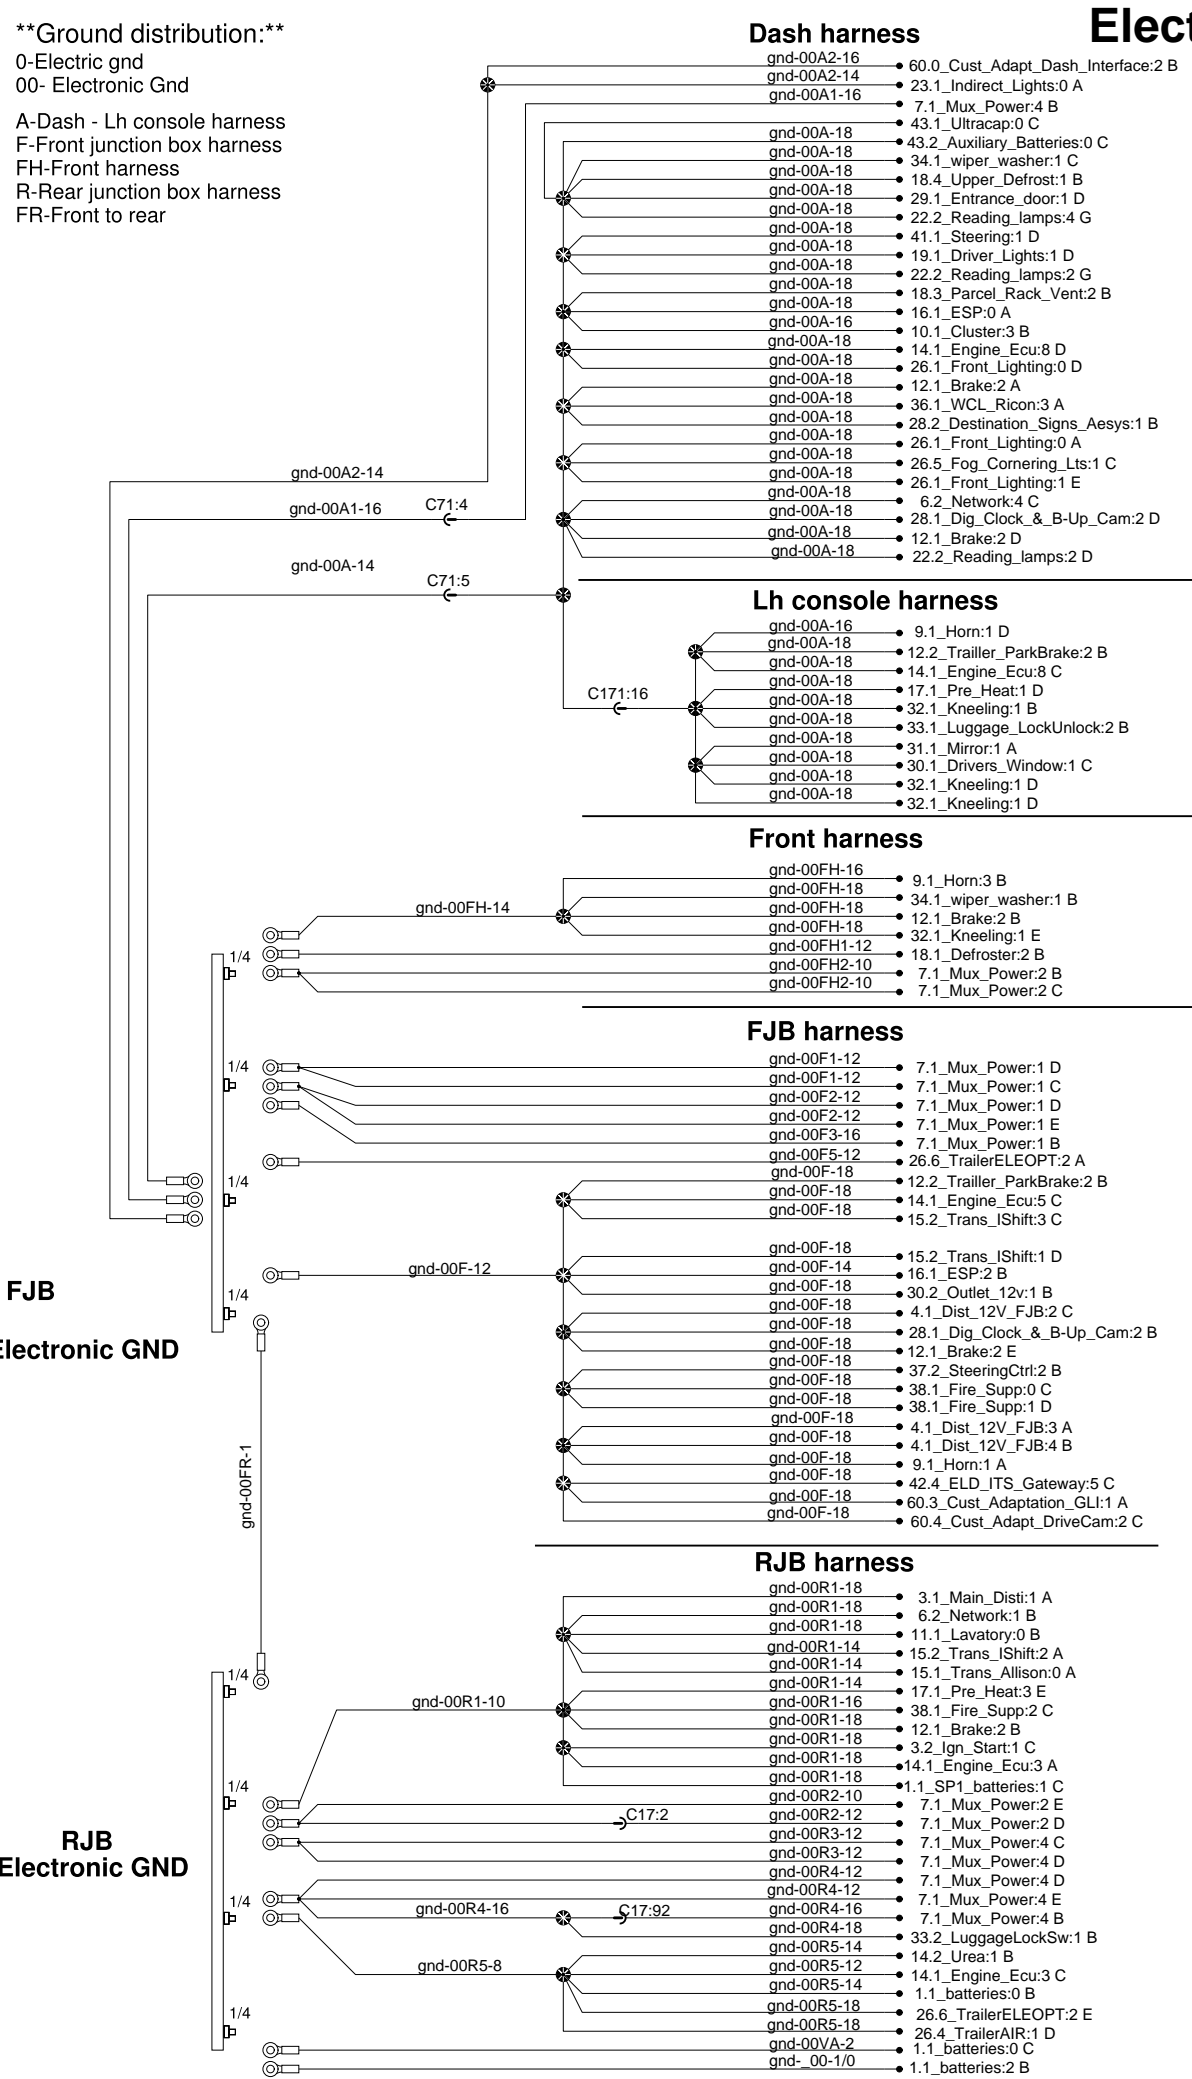

Ground distribution:

0-Electric gnd
00- Electronic Gnd

A-Dash - Lh console harness
F-Front junction box harness
FH-Front harness
R-Rear junction box harness
FR-Front to rear

FJB
Electronic GND

RJB
Electronic GND

Electronic ground distribution