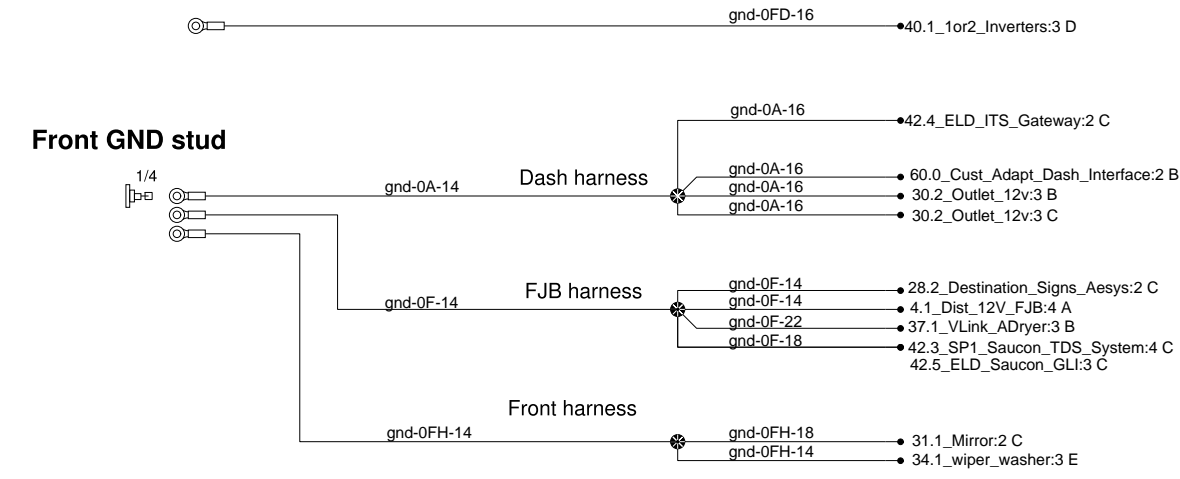

**\*\*Ground distribution:\*\***

0-Electric gnd  
00- Electronic Gnd

A-Dash - Lh console harness  
F-Front junction box harness  
FH-Front harness  
R-Rear junction box harness  
FR-Front to rear

# Chassis ground distribution

**Condensor cmpt. stud**

**RJB stud**

**Front radiator stud**

**Rear radiator stud**

**Rad door stud**

**Trailer stud**

**Engine studs**