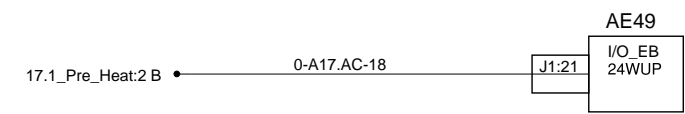

Reading lamp and hostess chime

Front

Rear

Reading lamp and hostess chime with WCL Ricon RH

Reading lamp and hostess chime LH

Reading lamp clean mode input

- 19.1_Driver_Lights:3 D ● 12-Pot1-18
- 2.1_Gnd_Electro:1 A ● gnd-00A-18
- 4.1_Dist_12V_FJB:2 E ● 12-A45J1.7-18
- 4.1_Dist_12V_FJB:2 E ● 12-A45J1.7-18