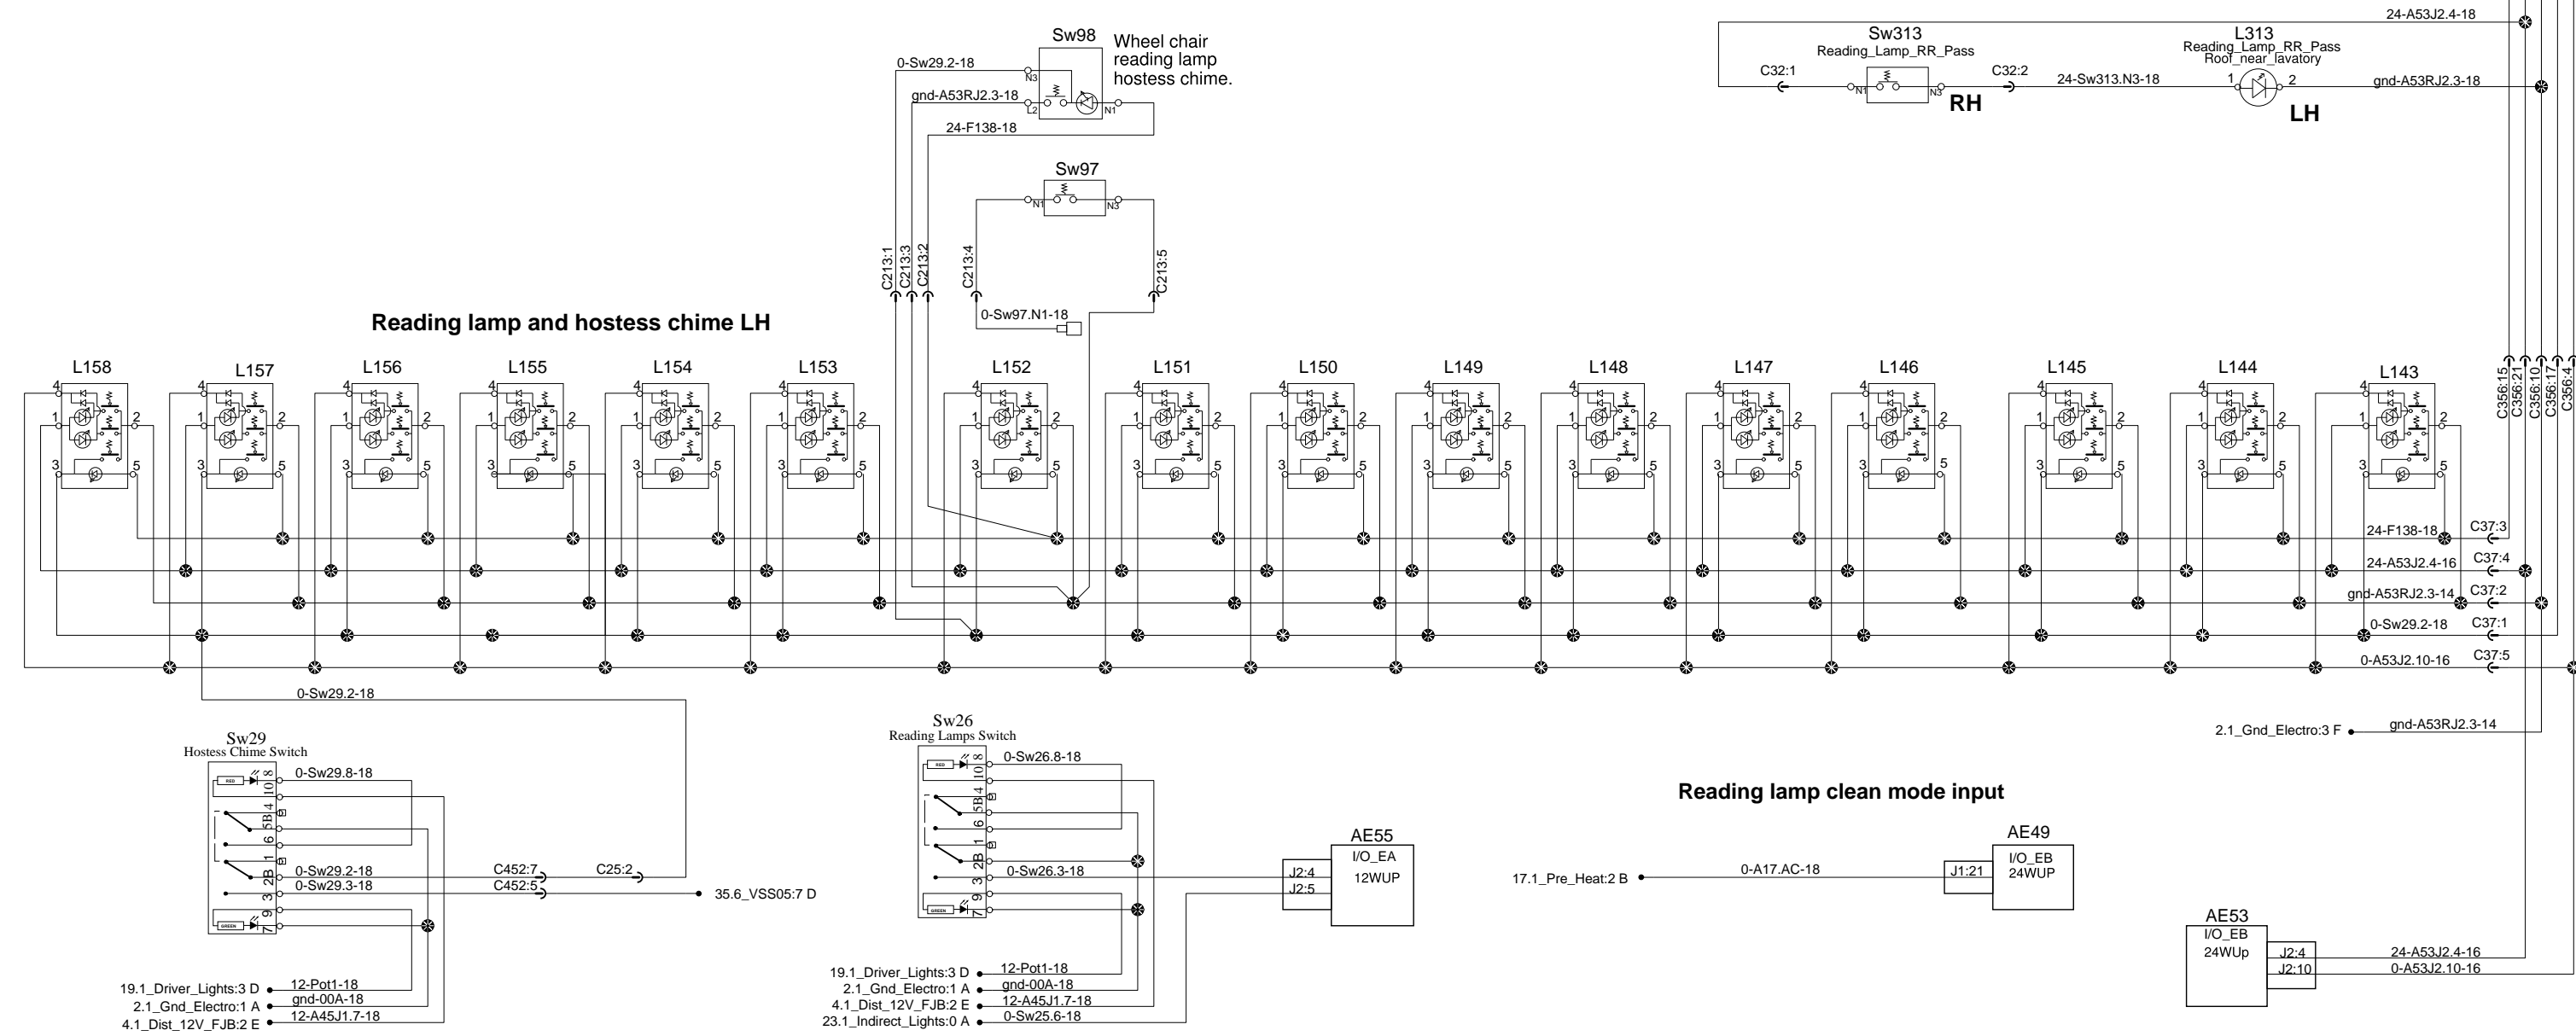

Reading lamp and hostess chime

Front

Rear

Reading lamp and hostess chime with WCL Ricon RH

Reading lamp and hostess chime LH

Reading lamp clean mode input

- 19.1_Driver_Lights:3 D ● 12-Pot1-18
- 2.1_Gnd_Electro:1 A ● gnd-00A-18
- 4.1_Dist_12V_FJB:2 E ● 12-A45J1.7-18
- 4.1_Dist_12V_FJB:2 E ● 12-A45J1.7-18

- 19.1_Driver_Lights:3 D ● 12-Pot1-18
- 2.1_Gnd_Electro:1 A ● gnd-00A-18
- 4.1_Dist_12V_FJB:2 E ● 12-A45J1.7-18
- 23.1_Indirect_Lights:0 A ● 0-Sw25.6-18