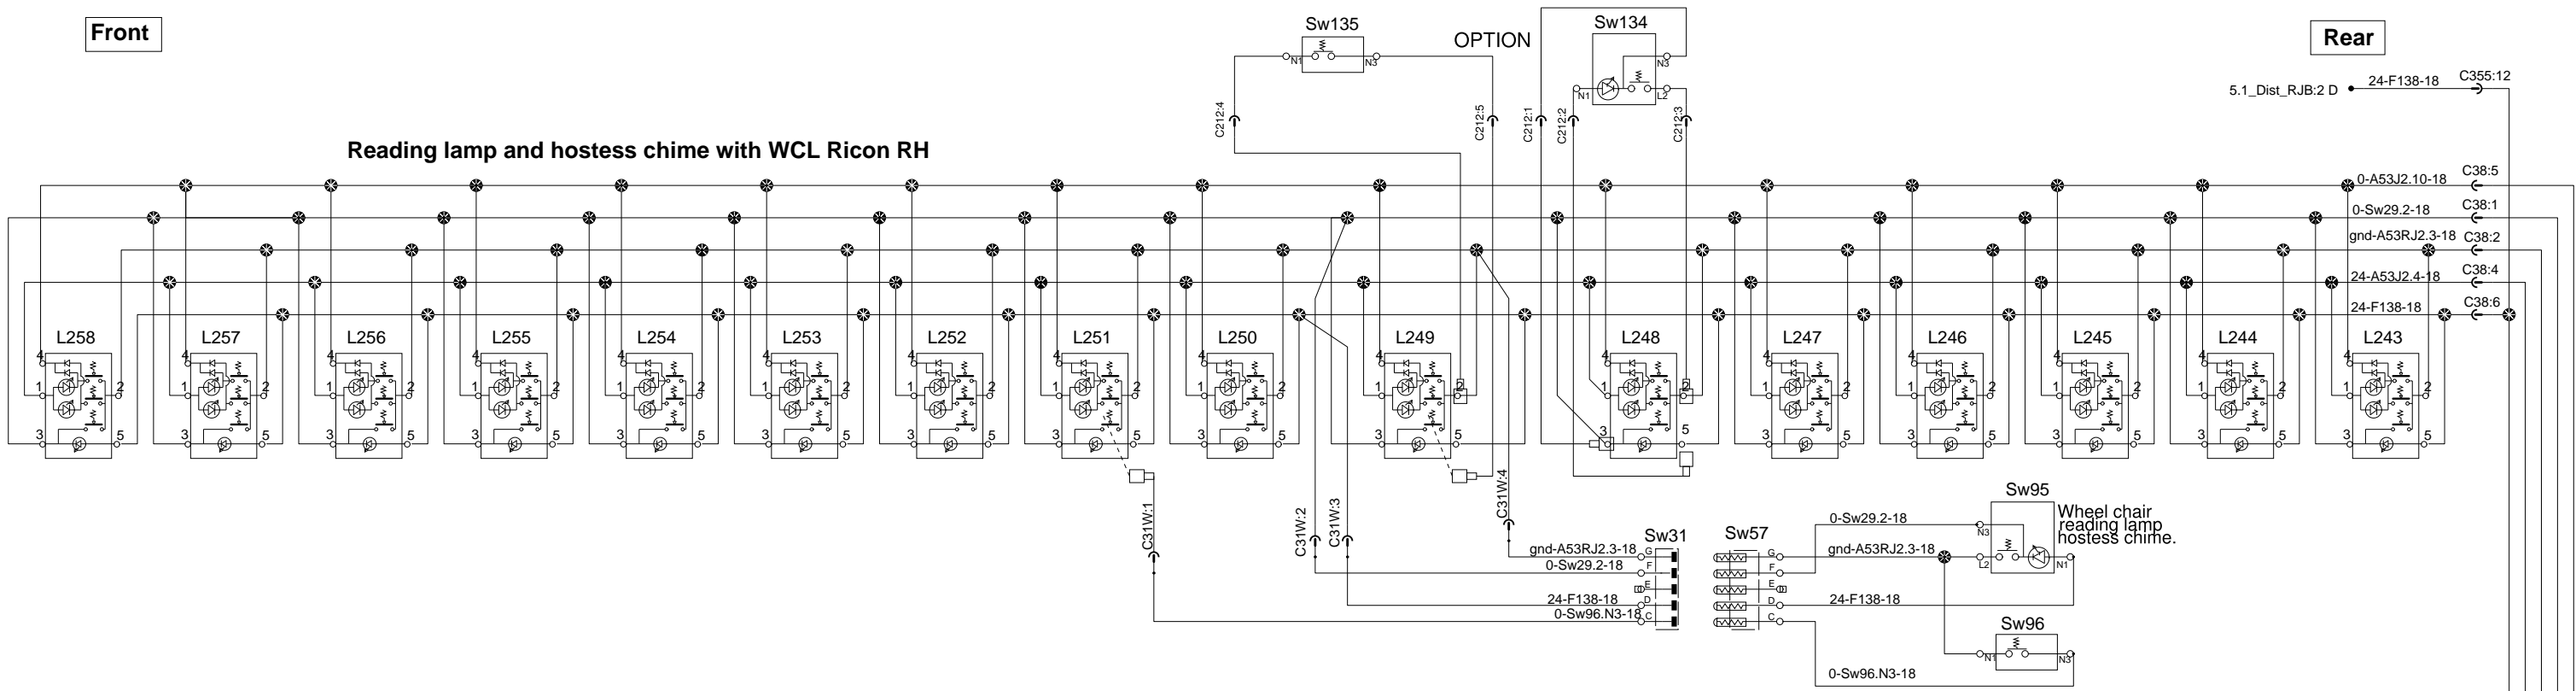

Reading lamp and hostess chime

Front

Rear

Reading lamp and hostess chime with WCL Ricon RH

Reading lamp and hostess chime LH

Reading lamp clean mode input

- 19.1_Driver_Lights:3 D ● 12-Pot1-18
- 2.1_Gnd_Electro:1 A ● gnd-00A-18
- 4.1_Dist_12V_FJB:2 E ● 12-A45J1.7-18
- 4.1_Dist_12V_FJB:2 E ● 12-A45J1.7-18

- 19.1_Driver_Lights:3 D ● 12-Pot1-18
- 2.1_Gnd_Electro:1 A ● gnd-00A-18
- 4.1_Dist_12V_FJB:2 E ● 12-A45J1.7-18
- 23.1_Indirect_Lights:0 A ● 0-Sw25.6-18