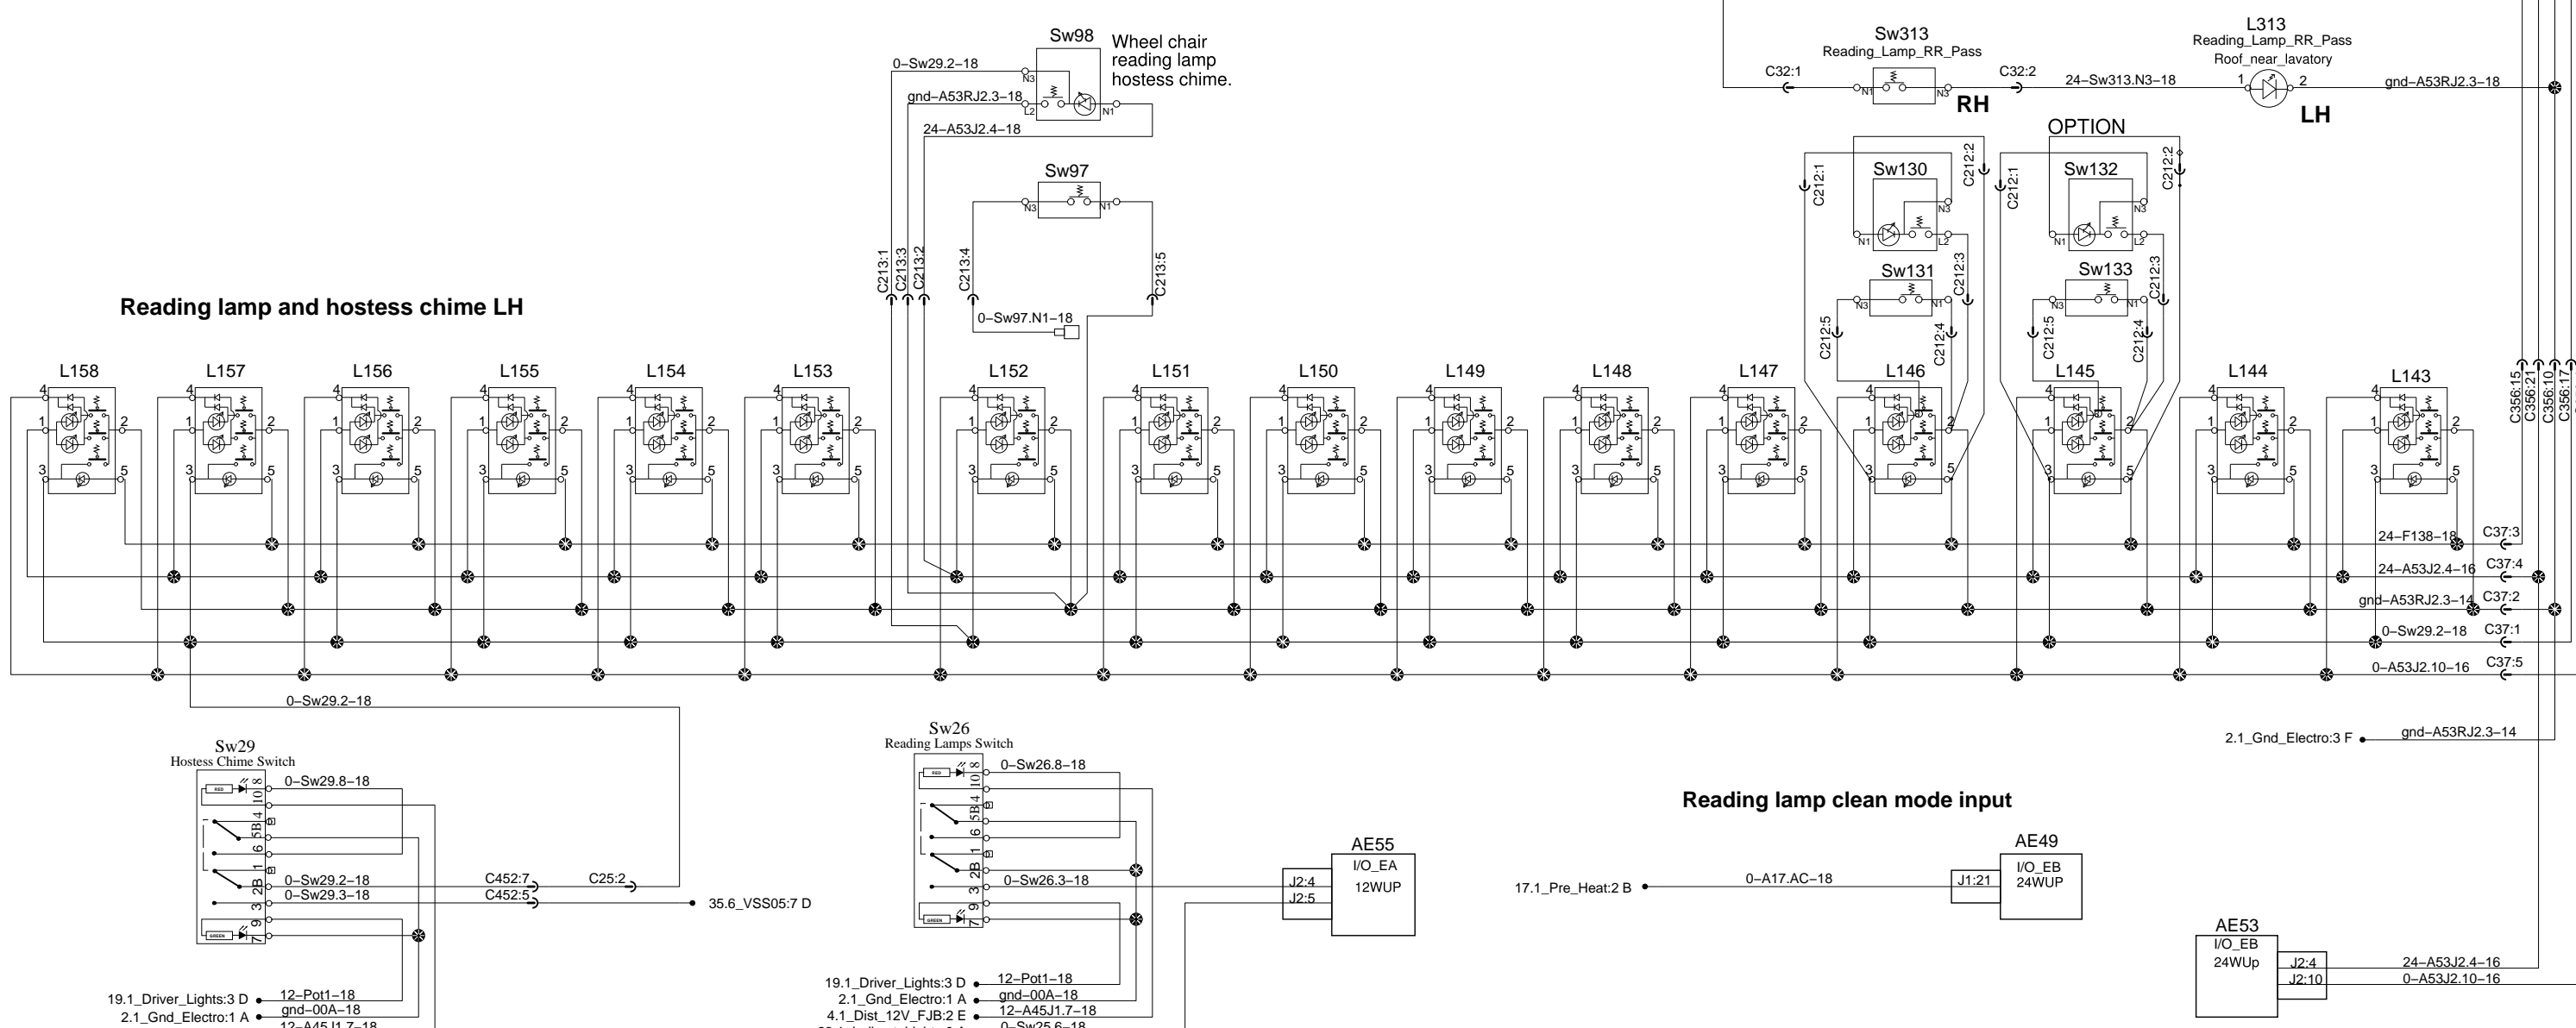

Reading lamp and hostess chime

Reading lamp and hostess chime with WCL Ricon RH

Front

Reading lamp and hostess chime LH

Rear

Reading lamp clean mode input

- 19.1_Driver_Lights:3 D ● 12-Pot1-18
- 2.1_Gnd_Electro:1 A ● gnd-00A-18
- 4.1_Dist_12V_FJB:2 E ● 12-A45J1.7-18
- 4.1_Dist_12V_FJB:2 E ● 12-A45J1.7-18
- 19.1_Driver_Lights:3 D ● 12-Pot1-18
- 2.1_Gnd_Electro:1 A ● gnd-00A-18
- 4.1_Dist_12V_FJB:2 E ● 12-A45J1.7-18
- 23.1_Indirect_Lights:0 A ● 0-Sw25.6-18