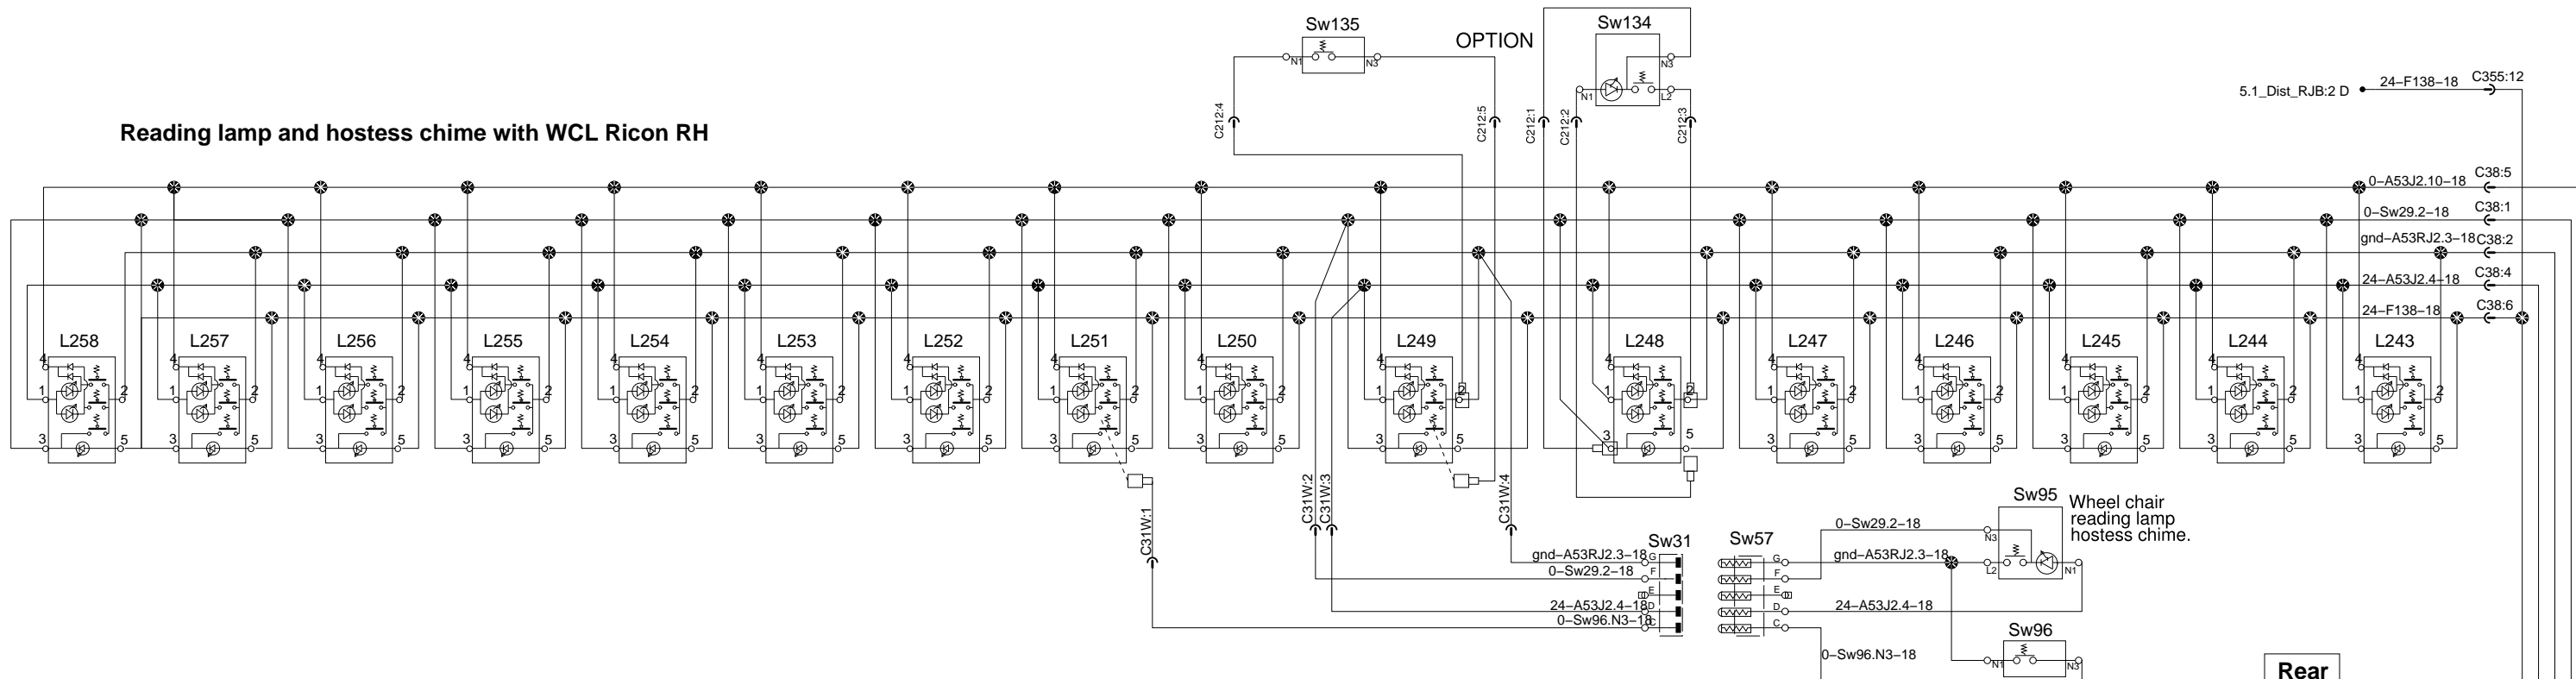

Reading lamp and hostess chime

Reading lamp and hostess chime with WCL Ricon RH

Front

Reading lamp and hostess chime LH

Rear

Reading lamp clean mode input

- 19.1_Driver_Lights:3 D ● 12-Pot1-18
- 2.1_Gnd_Electro:1 A ● gnd-00A-18
- 4.1_Dist_12V_FJB:2 E ● 12-A45J1.7-18
- 4.1_Dist_12V_FJB:2 E ● 12-A45J1.7-18
- 19.1_Driver_Lights:3 D ● 12-Pot1-18
- 2.1_Gnd_Electro:1 A ● gnd-00A-18
- 4.1_Dist_12V_FJB:2 E ● 12-A45J1.7-18
- 23.1_Indirect_Lights:0 A ● 0-Sw25.6-18