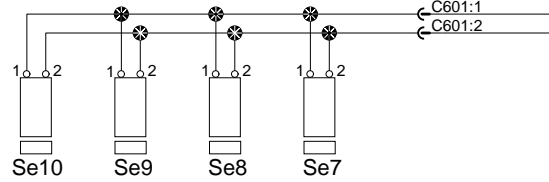

Windows ajar

Magnetic sensors window ajar LH

Window open = contact close
 Window close = contact open

Magnetic sensors window ajar RH

AE56

I/O_EA
24WUP

J2:1

0-Se4.1-20

C582:A

C601:1

C601:2

gnd-A56RJ1.18-18

C582:B

2.1_Gnd_Electro:5 C

C603:1

C603:2