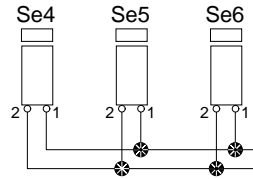

Windows ajar

Magnetic sensors window ajar LH

Window open = contact close
 Window close = contact open

Magnetic sensors window ajar RH

AE56

I/O_EA
24WUP

J2:1

0-Se4.1-20

C582:A

C601:1

C601:2

gnd-A56RJ1.18-18

C582:B

2.1_Gnd_Electro:5 C

C603:1

C603:2