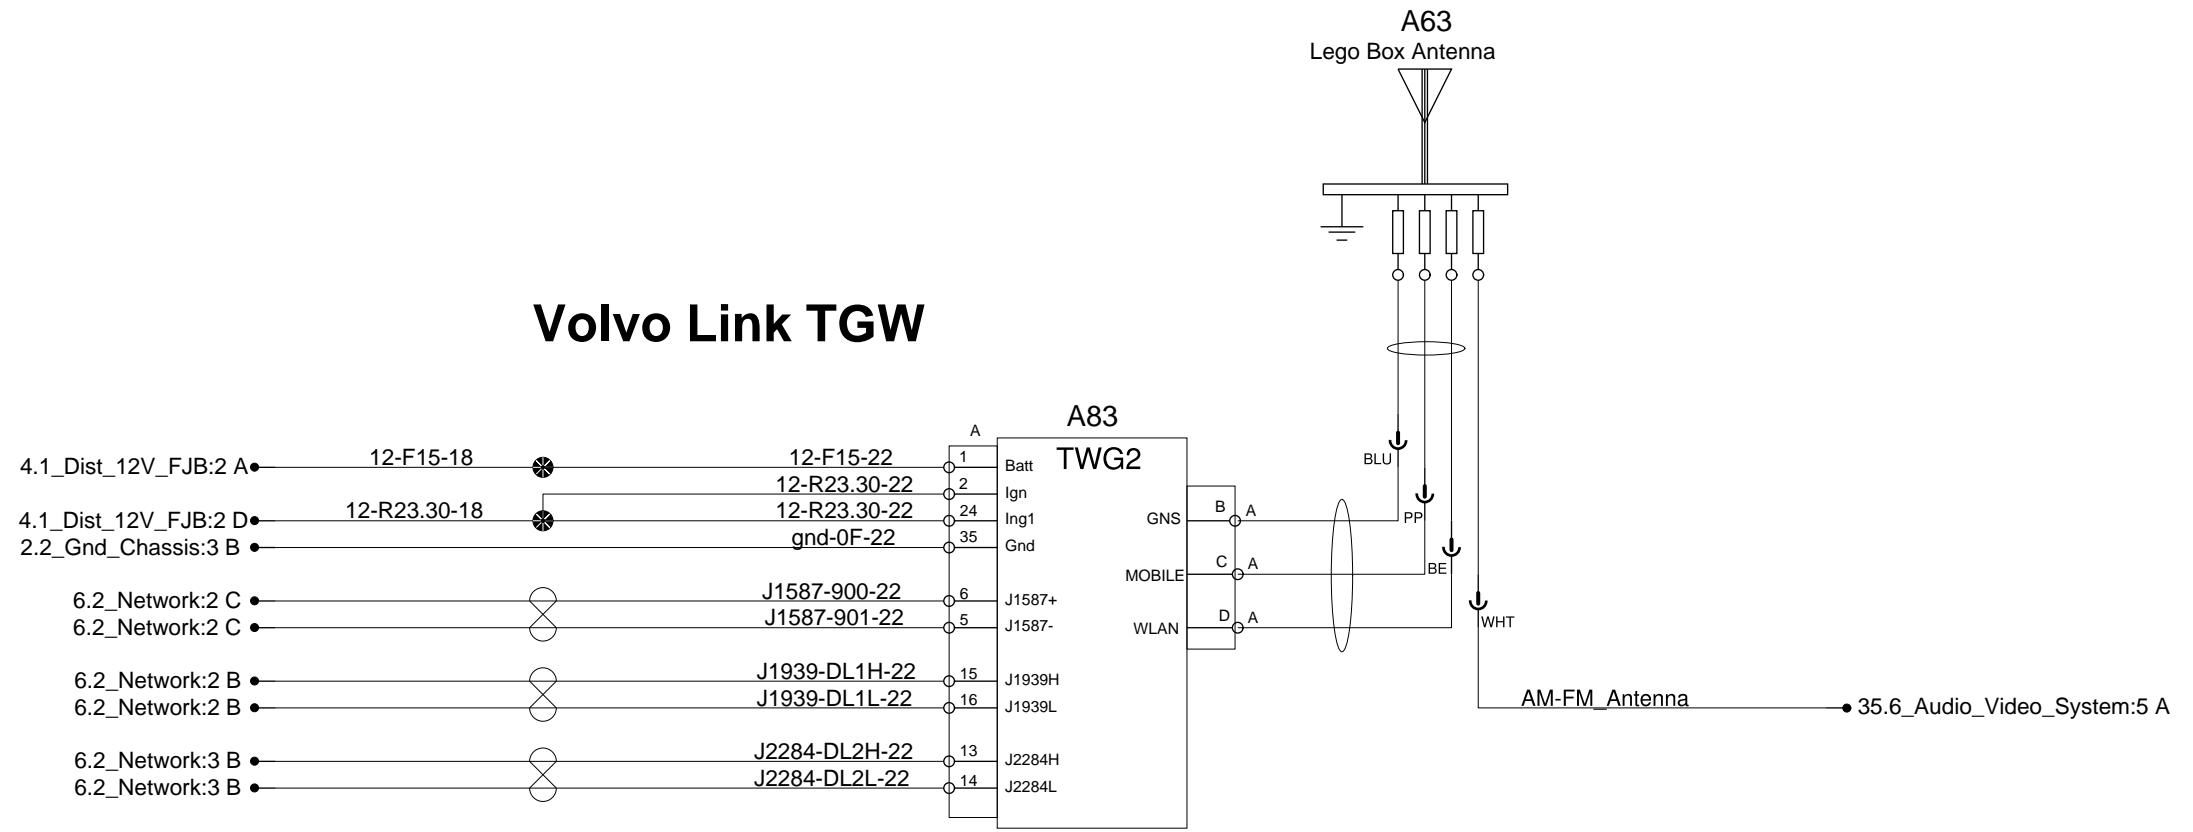

Volvo Link TGW

Air Dryer Electric Control and Heater