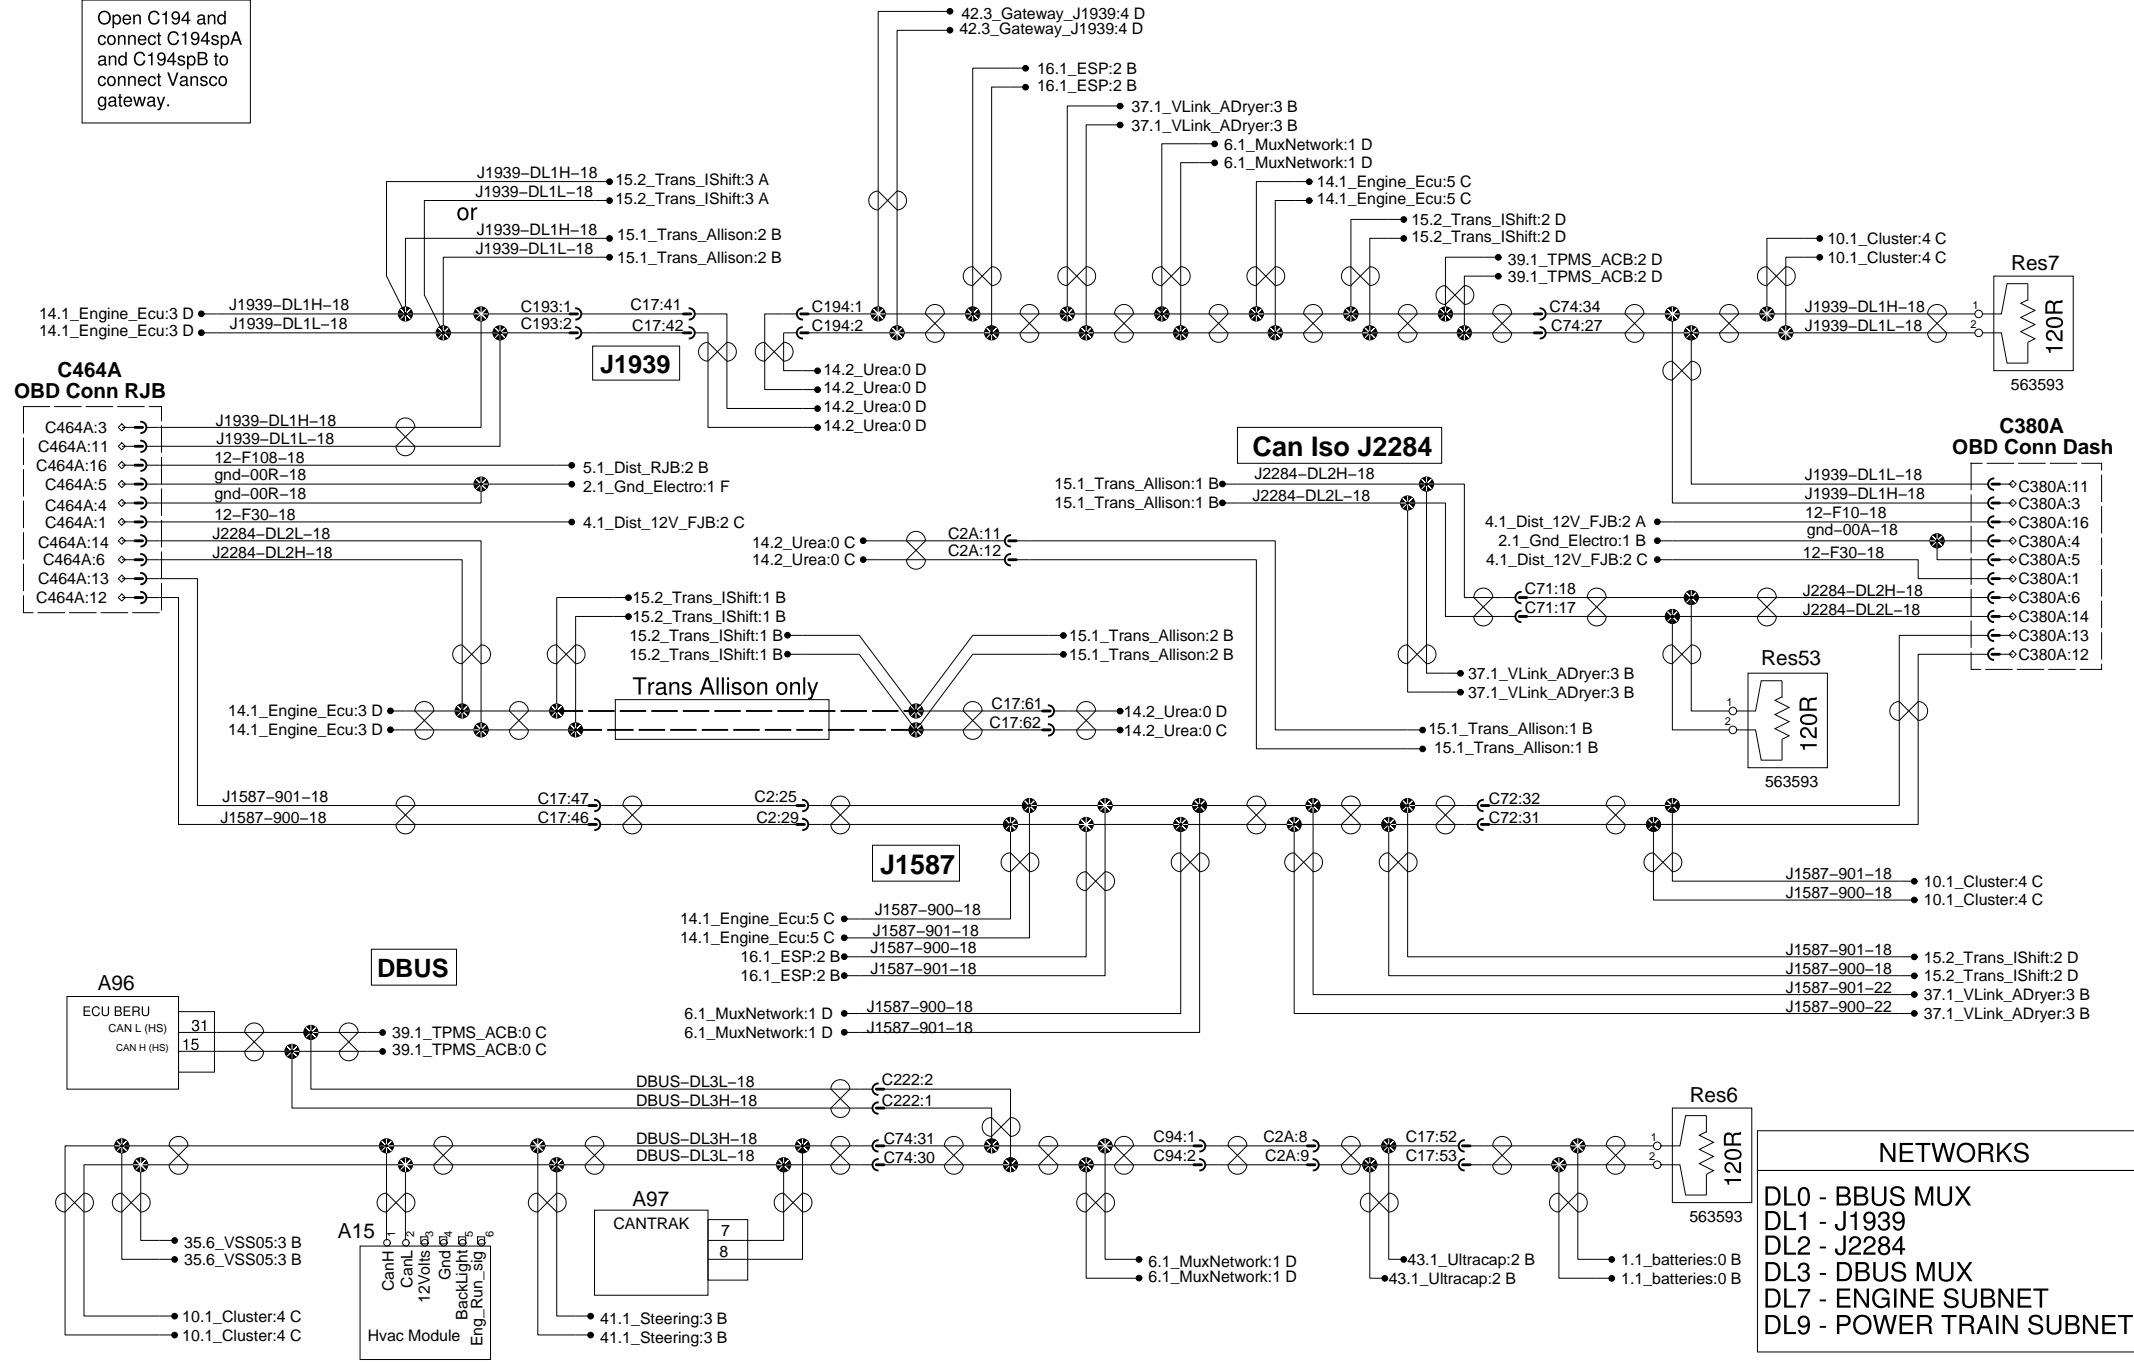

J1939, Can Iso J2284, J1587 and DBUS

Open C194 and connect C194spA and C194spB to connect Vansco gateway.

NETWORKS	
DL0	- BBUS MUX
DL1	- J1939
DL2	- J2284
DL3	- DBUS MUX
DL7	- ENGINE SUBNET
DL9	- POWER TRAIN SUBNET