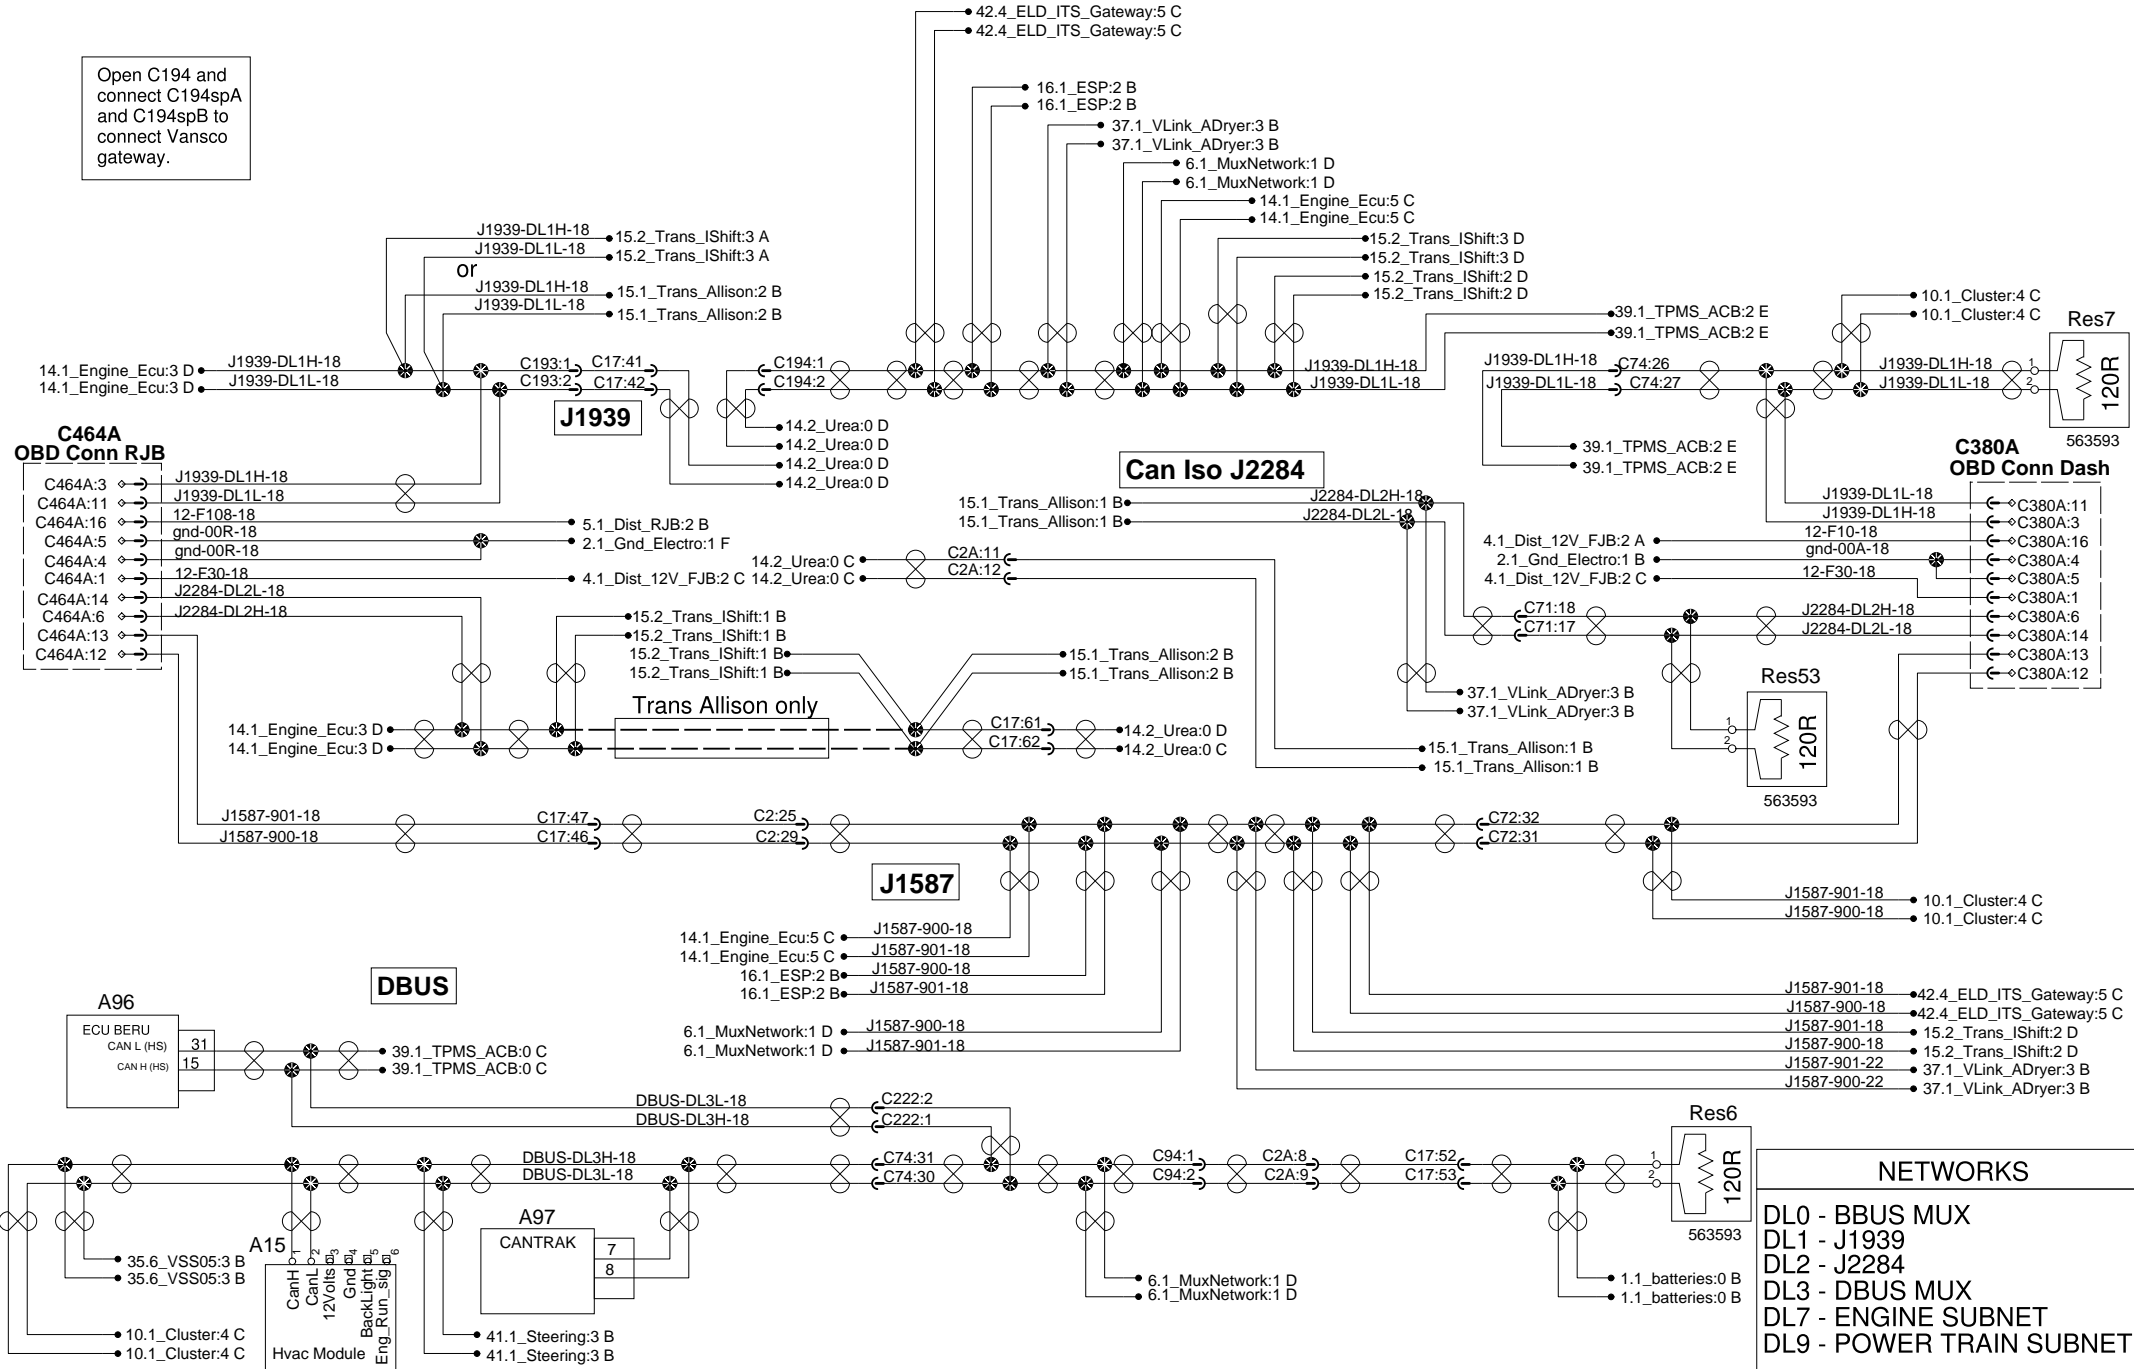

J1939, Can Iso J2284, J1587 and DBUS

Open C194 and connect C194spA and C194spB to connect Vansco gateway.

NETWORKS	
DL0	- BBUS MUX
DL1	- J1939
DL2	- J2284
DL3	- DBUS MUX
DL7	- ENGINE SUBNET
DL9	- POWER TRAIN SUBNET