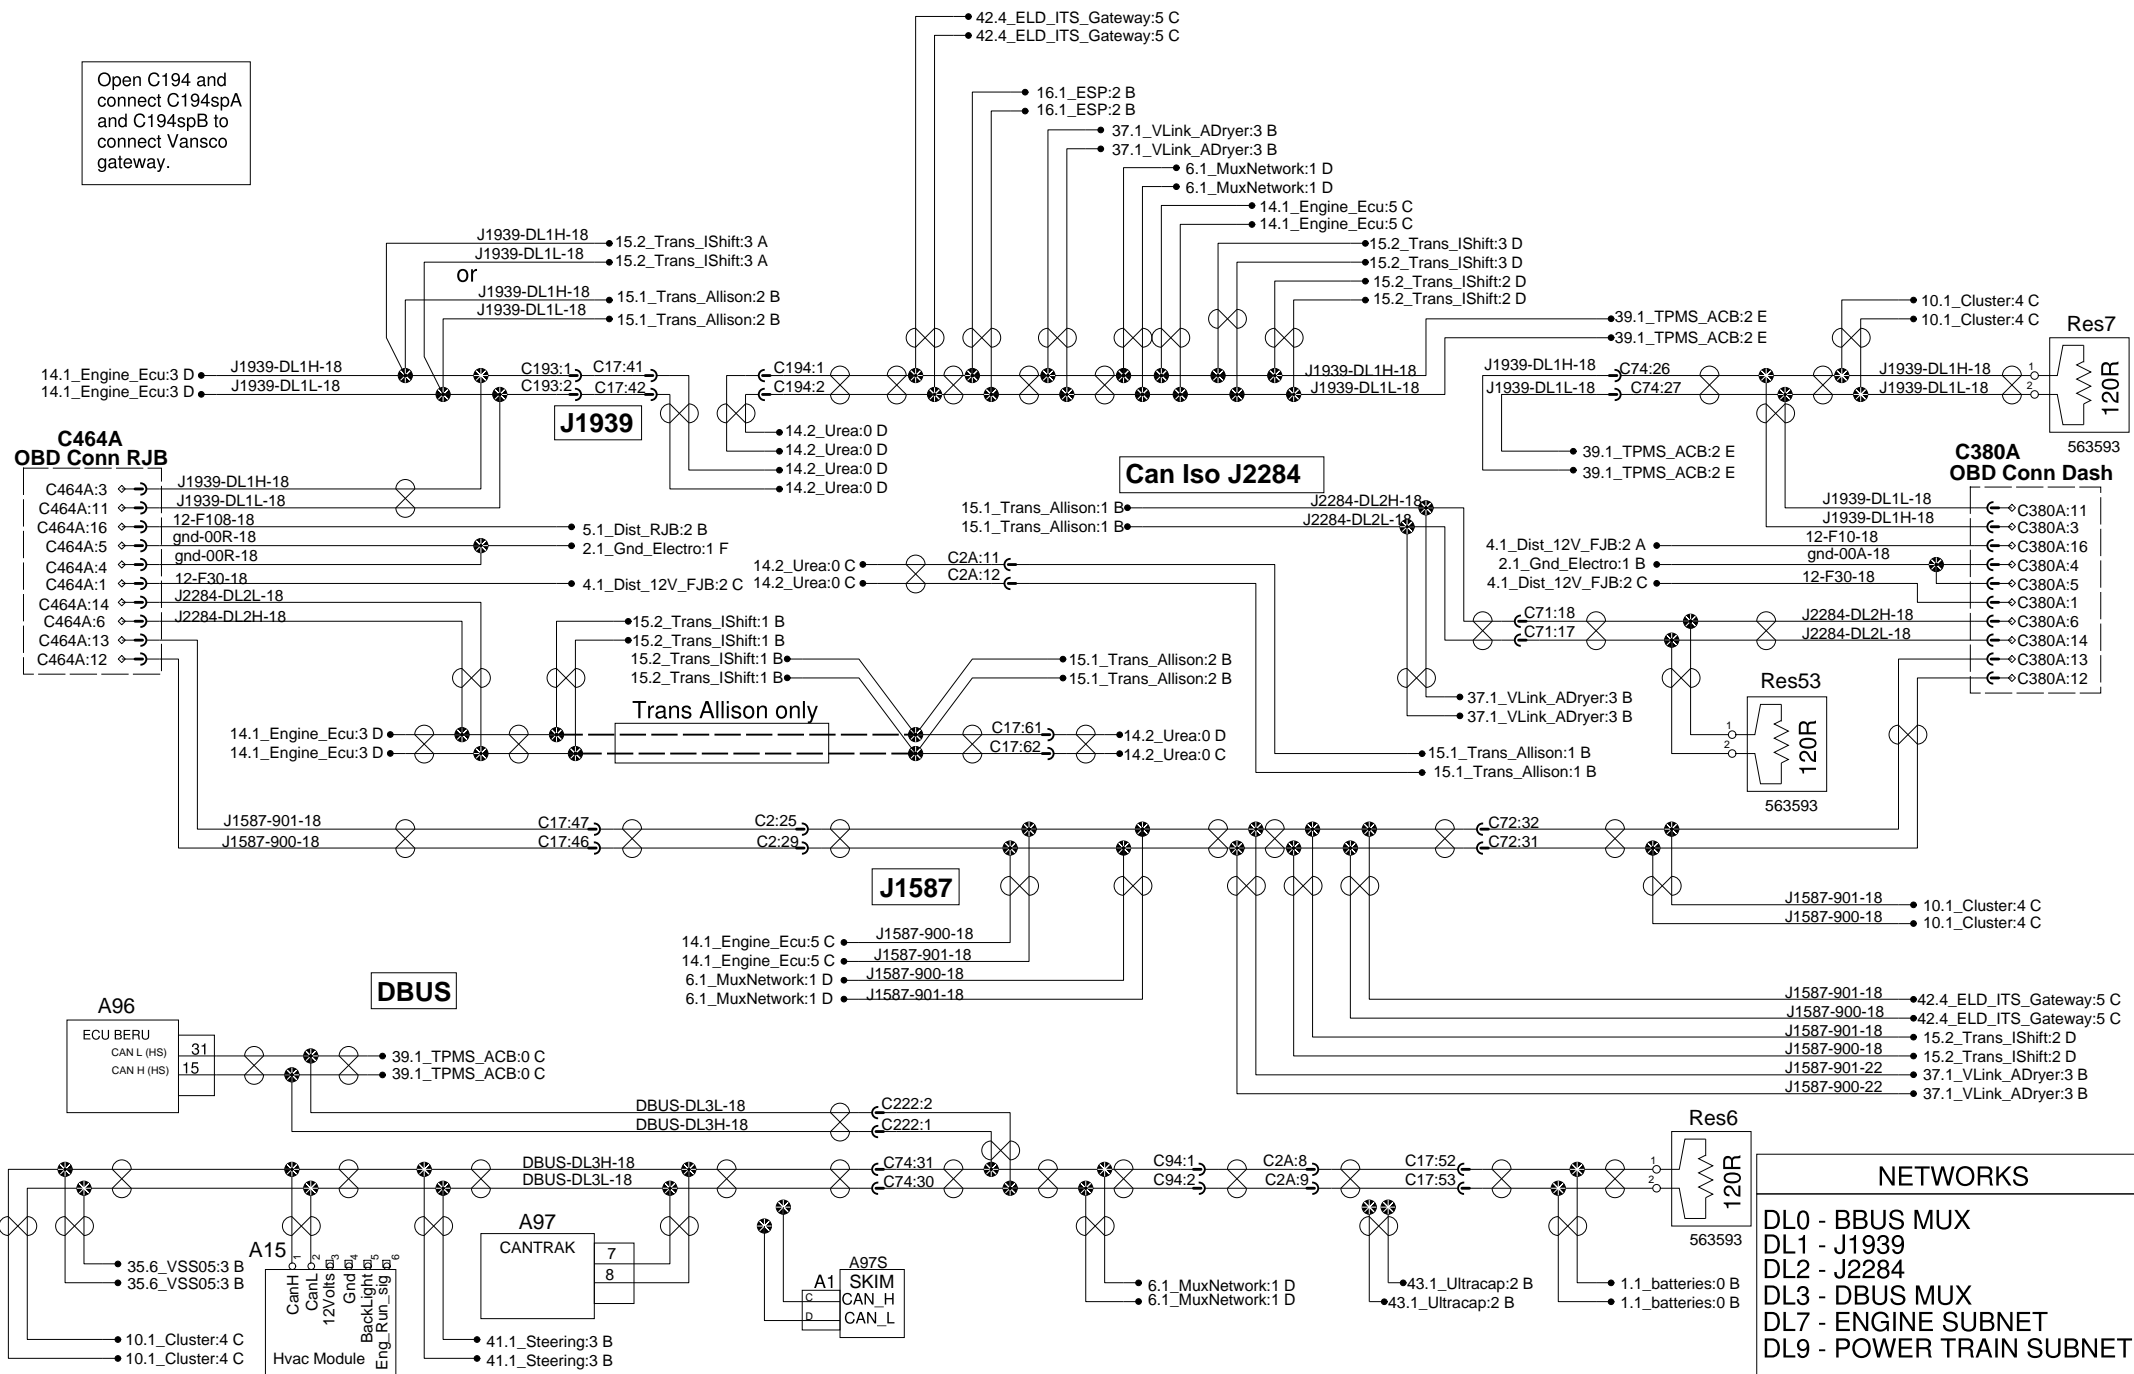

# J1939, Can Iso J2284, J1587 and DBUS

Open C194 and connect C194spA and C194spB to connect Vansco gateway.

NETWORKS	
DL0	- BBUS MUX
DL1	- J1939
DL2	- J2284
DL3	- DBUS MUX
DL7	- ENGINE SUBNET
DL9	- POWER TRAIN SUBNET