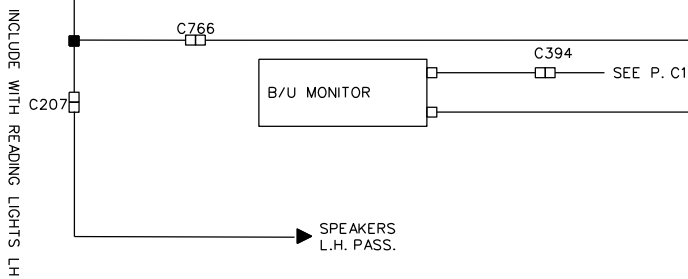

C206 INCLUDE WITH FRONT READING LIGHTS RH C209 → SPEAKERS L.H. PASS.

5 CHANNEL SLIM-LINE SEAT AUDIO SYSTEM

HARNESS SPEAKER 066704

INCLUDE WITH READING LIGHTS LH