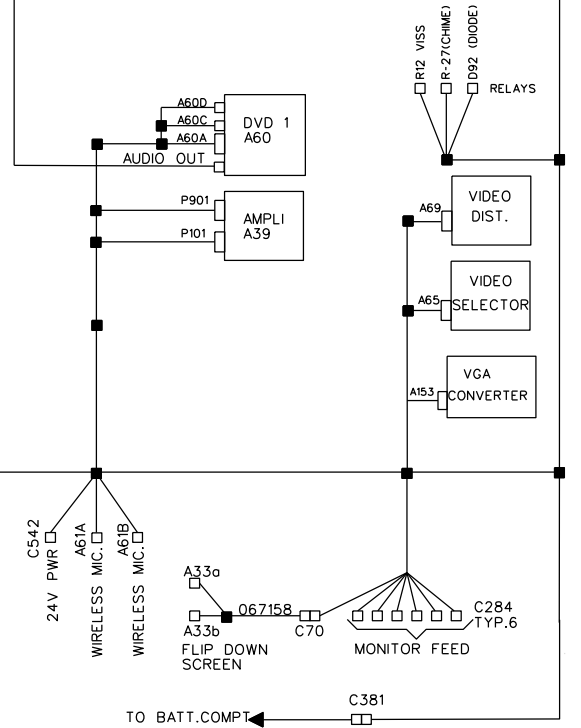

C206 INCLUDE WITH FRONT READING LIGHTS RH C209 → SPEAKERS L.H. PASS.

5 CHANNEL SLIM-LINE SEAT AUDIO SYSTEM

HARNESS SPEAKER 066704

INCLUDE WITH READING LIGHTS LH