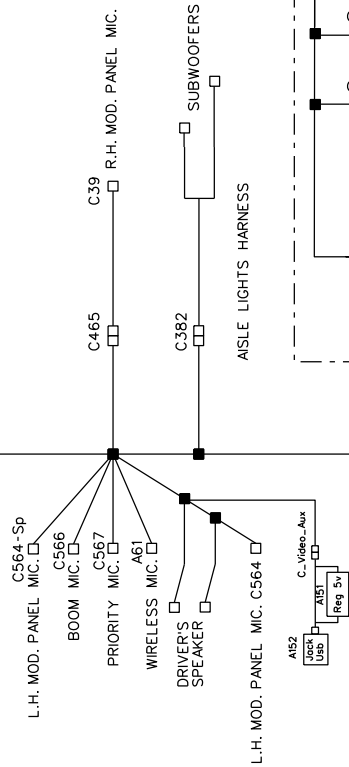

C206 INCLUDE WITH FRONT READING LIGHTS RH C209 → SPEAKERS L.H. PASS.

5 CHANNEL SLIM-LINE SEAT AUDIO SYSTEM

HARNESS SPEAKER 066704

INCLUDE WITH READING LIGHTS LH