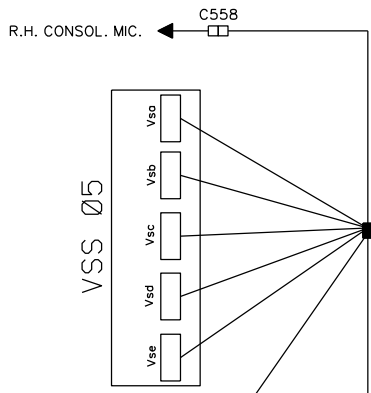

C206 INCLUDE WITH FRONT READING LIGHTS RH C209 → SPEAKERS L.H. PASS.

5 CHANNEL SLIM-LINE SEAT AUDIO SYSTEM

HARNESS SPEAKER 066704

INCLUDE WITH READING LIGHTS LH