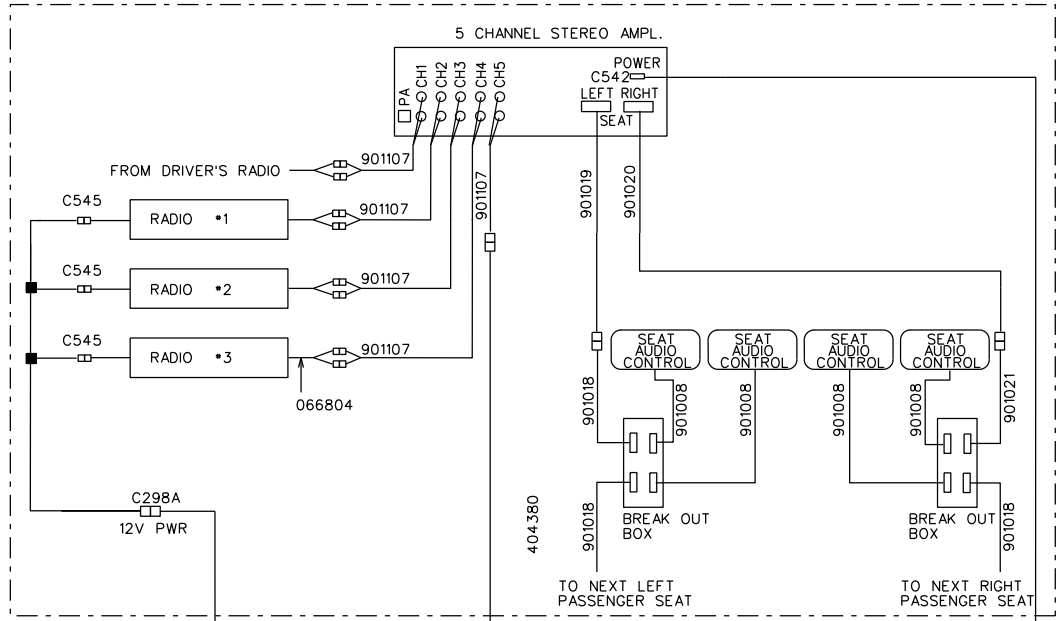

C206 INCLUDE WITH FRONT READING LIGHTS RH C209 → SPEAKERS L.H. PASS.

5 CHANNEL SLIM-LINE SEAT AUDIO SYSTEM

HARNESS SPEAKER 066704

INCLUDE WITH READING LIGHTS LH