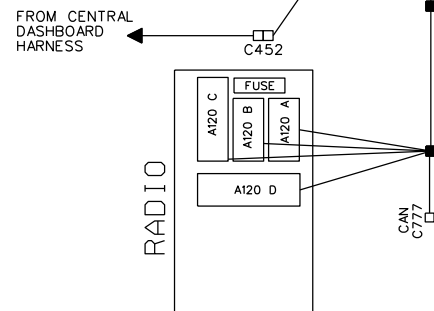

C206 INCLUDE WITH FRONT READING LIGHTS RH C209 → SPEAKERS L.H. PASS.

5 CHANNEL SLIM-LINE SEAT AUDIO SYSTEM

HARNESS SPEAKER 066704

INCLUDE WITH READING LIGHTS LH