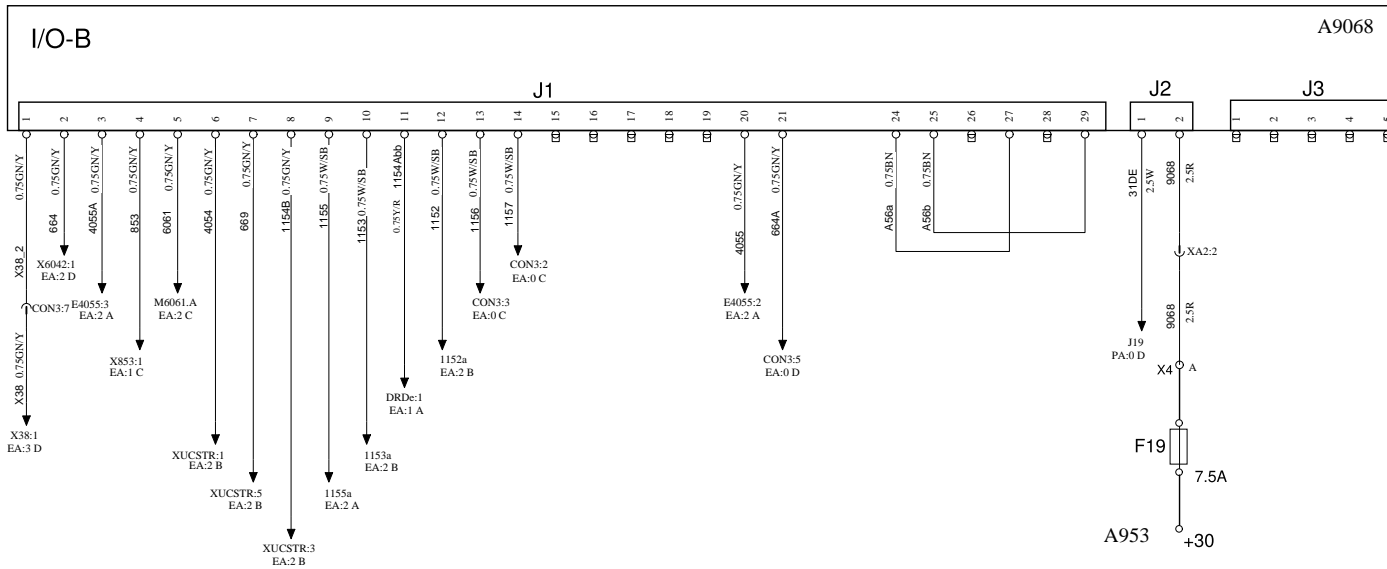

CONTROL MODULES

BE

WIRING DIAGRAM

CONTROL UNIT I/O-B  
KITCHEN

CONTROL UNIT I/O-B  
TOILET

Volvo Bus Corporation

Document title  
WIRING DIAGRAM

Document type  
PRODUCT SCHEMATIC