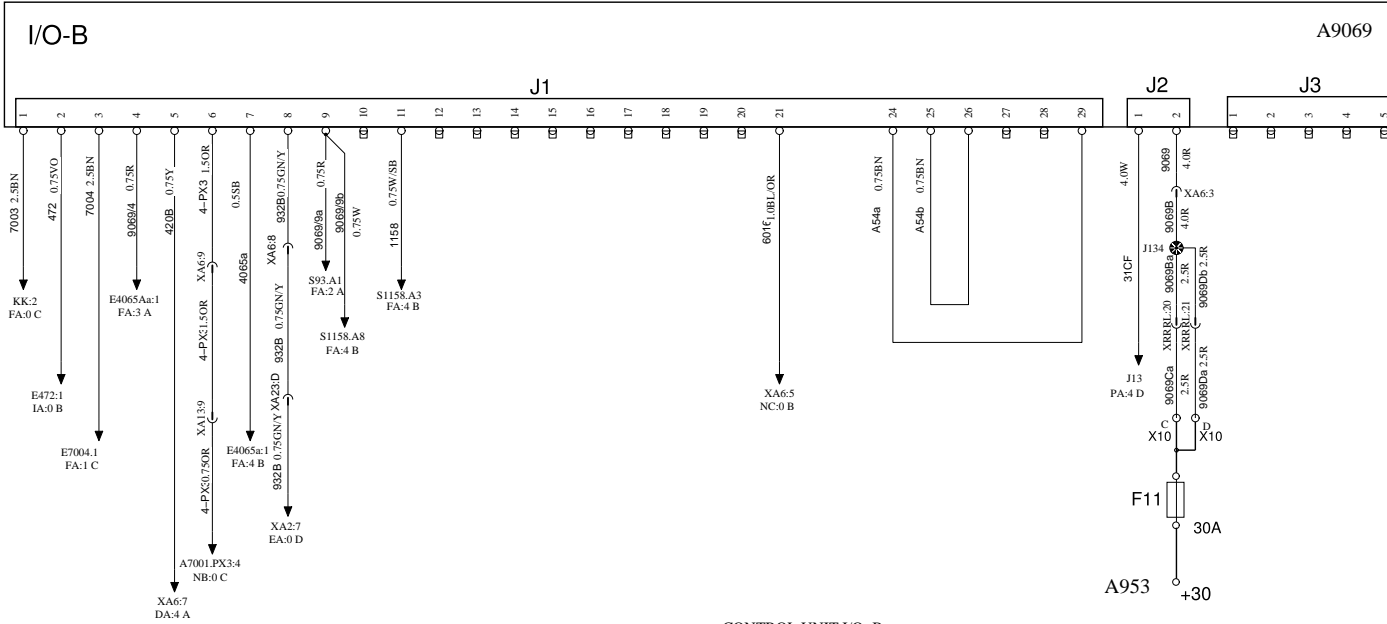

CONTROL MODULES

BE

WIRING DIAGRAM

CONTROL UNIT I/O-B  
KITCHEN

CONTROL UNIT I/O-B  
TOILET

Volvo Bus Corporation

Document title  
WIRING DIAGRAM

Document type  
PRODUCT SCHEMATIC