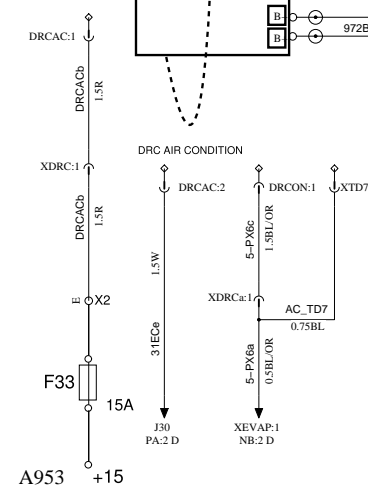

LIGHTING SLEEPER CAB

S1108

BERTH FAN

S1160

M6059

D972A

D972B

DRC AIR CONDITION

A953 +15

E566