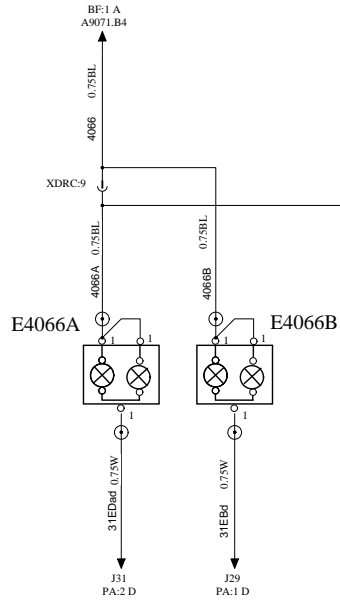

LIGHTING SLEEPER CAB

S1108

BERTH FAN

S1160

M6059

D972A

D972B

DRC AIR CONDITION

A953 +15

E566