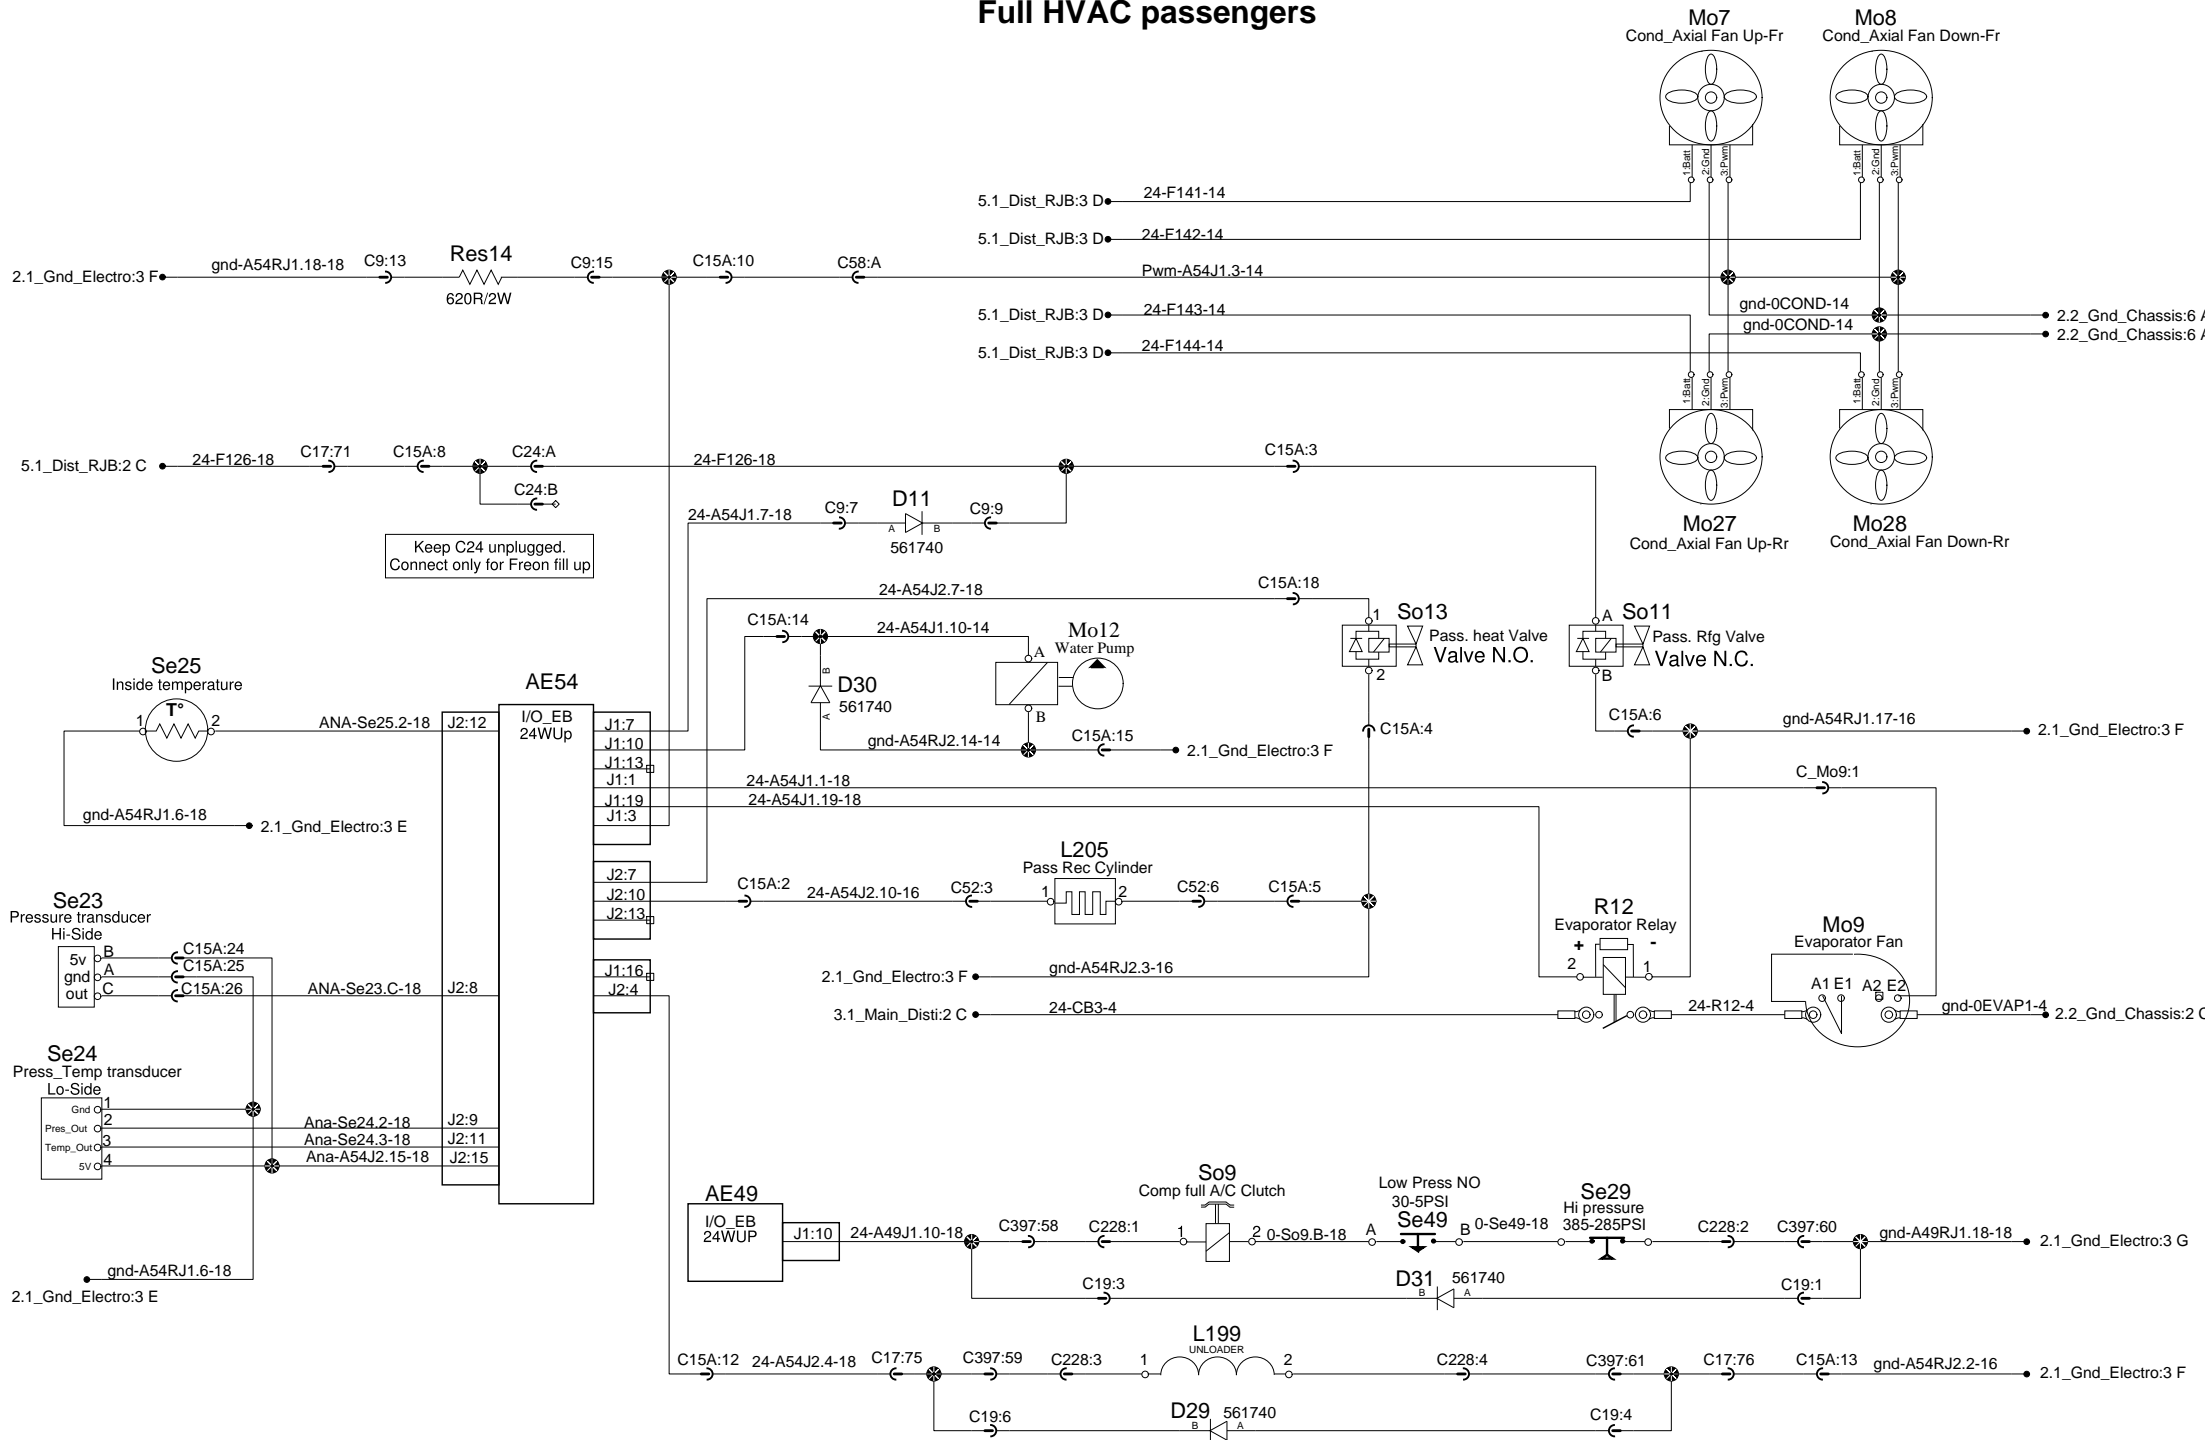

# Full HVAC passengers

Keep C24 unplugged.  
Connect only for Freon fill up