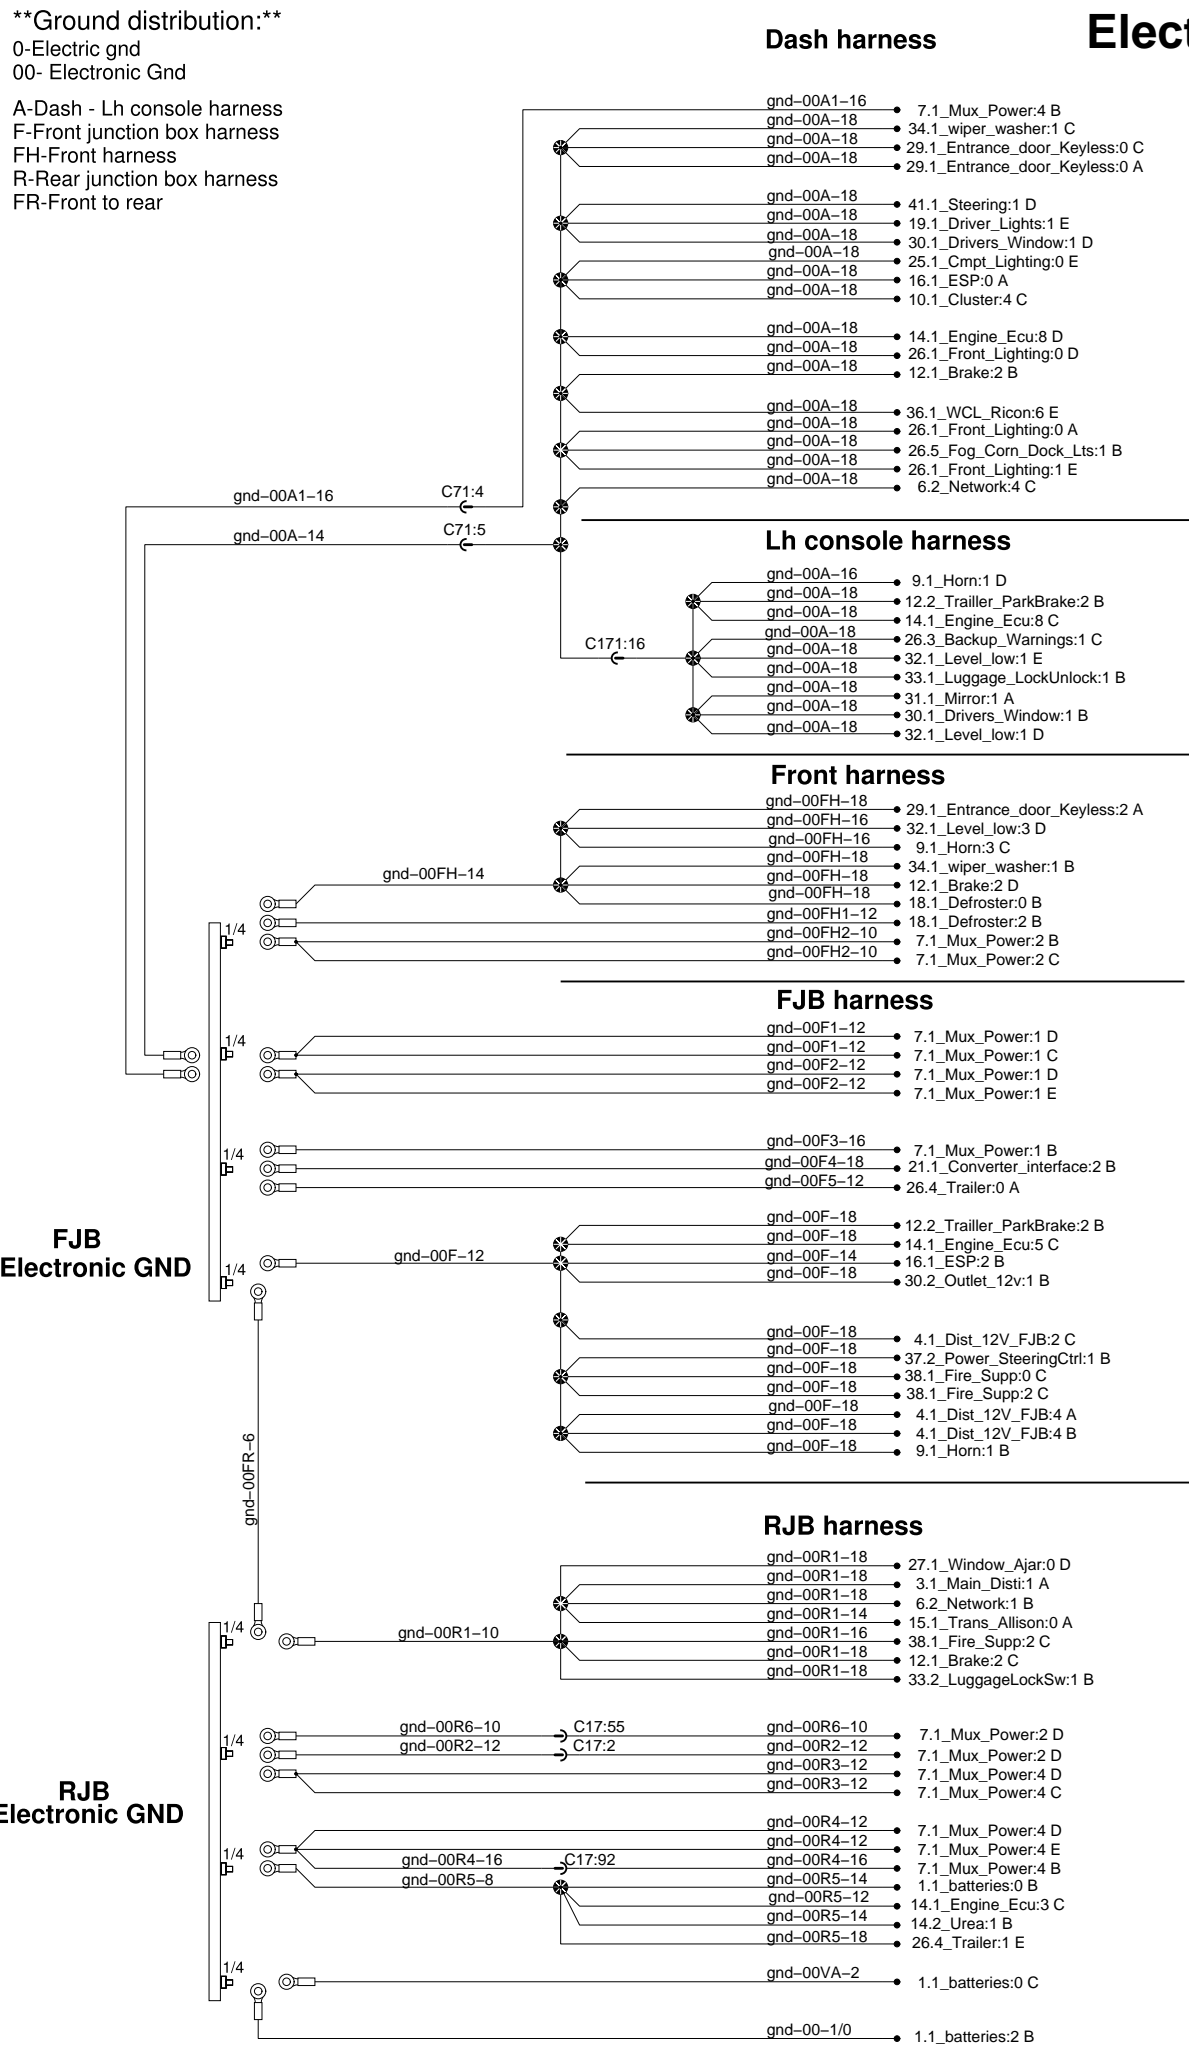

****Ground distribution:****

- 0-Electric gnd
- 00- Electronic Gnd
- A-Dash - Lh console harness
- F-Front junction box harness
- FH-Front harness
- R-Rear junction box harness
- FR-Front to rear

Electronic ground distribution