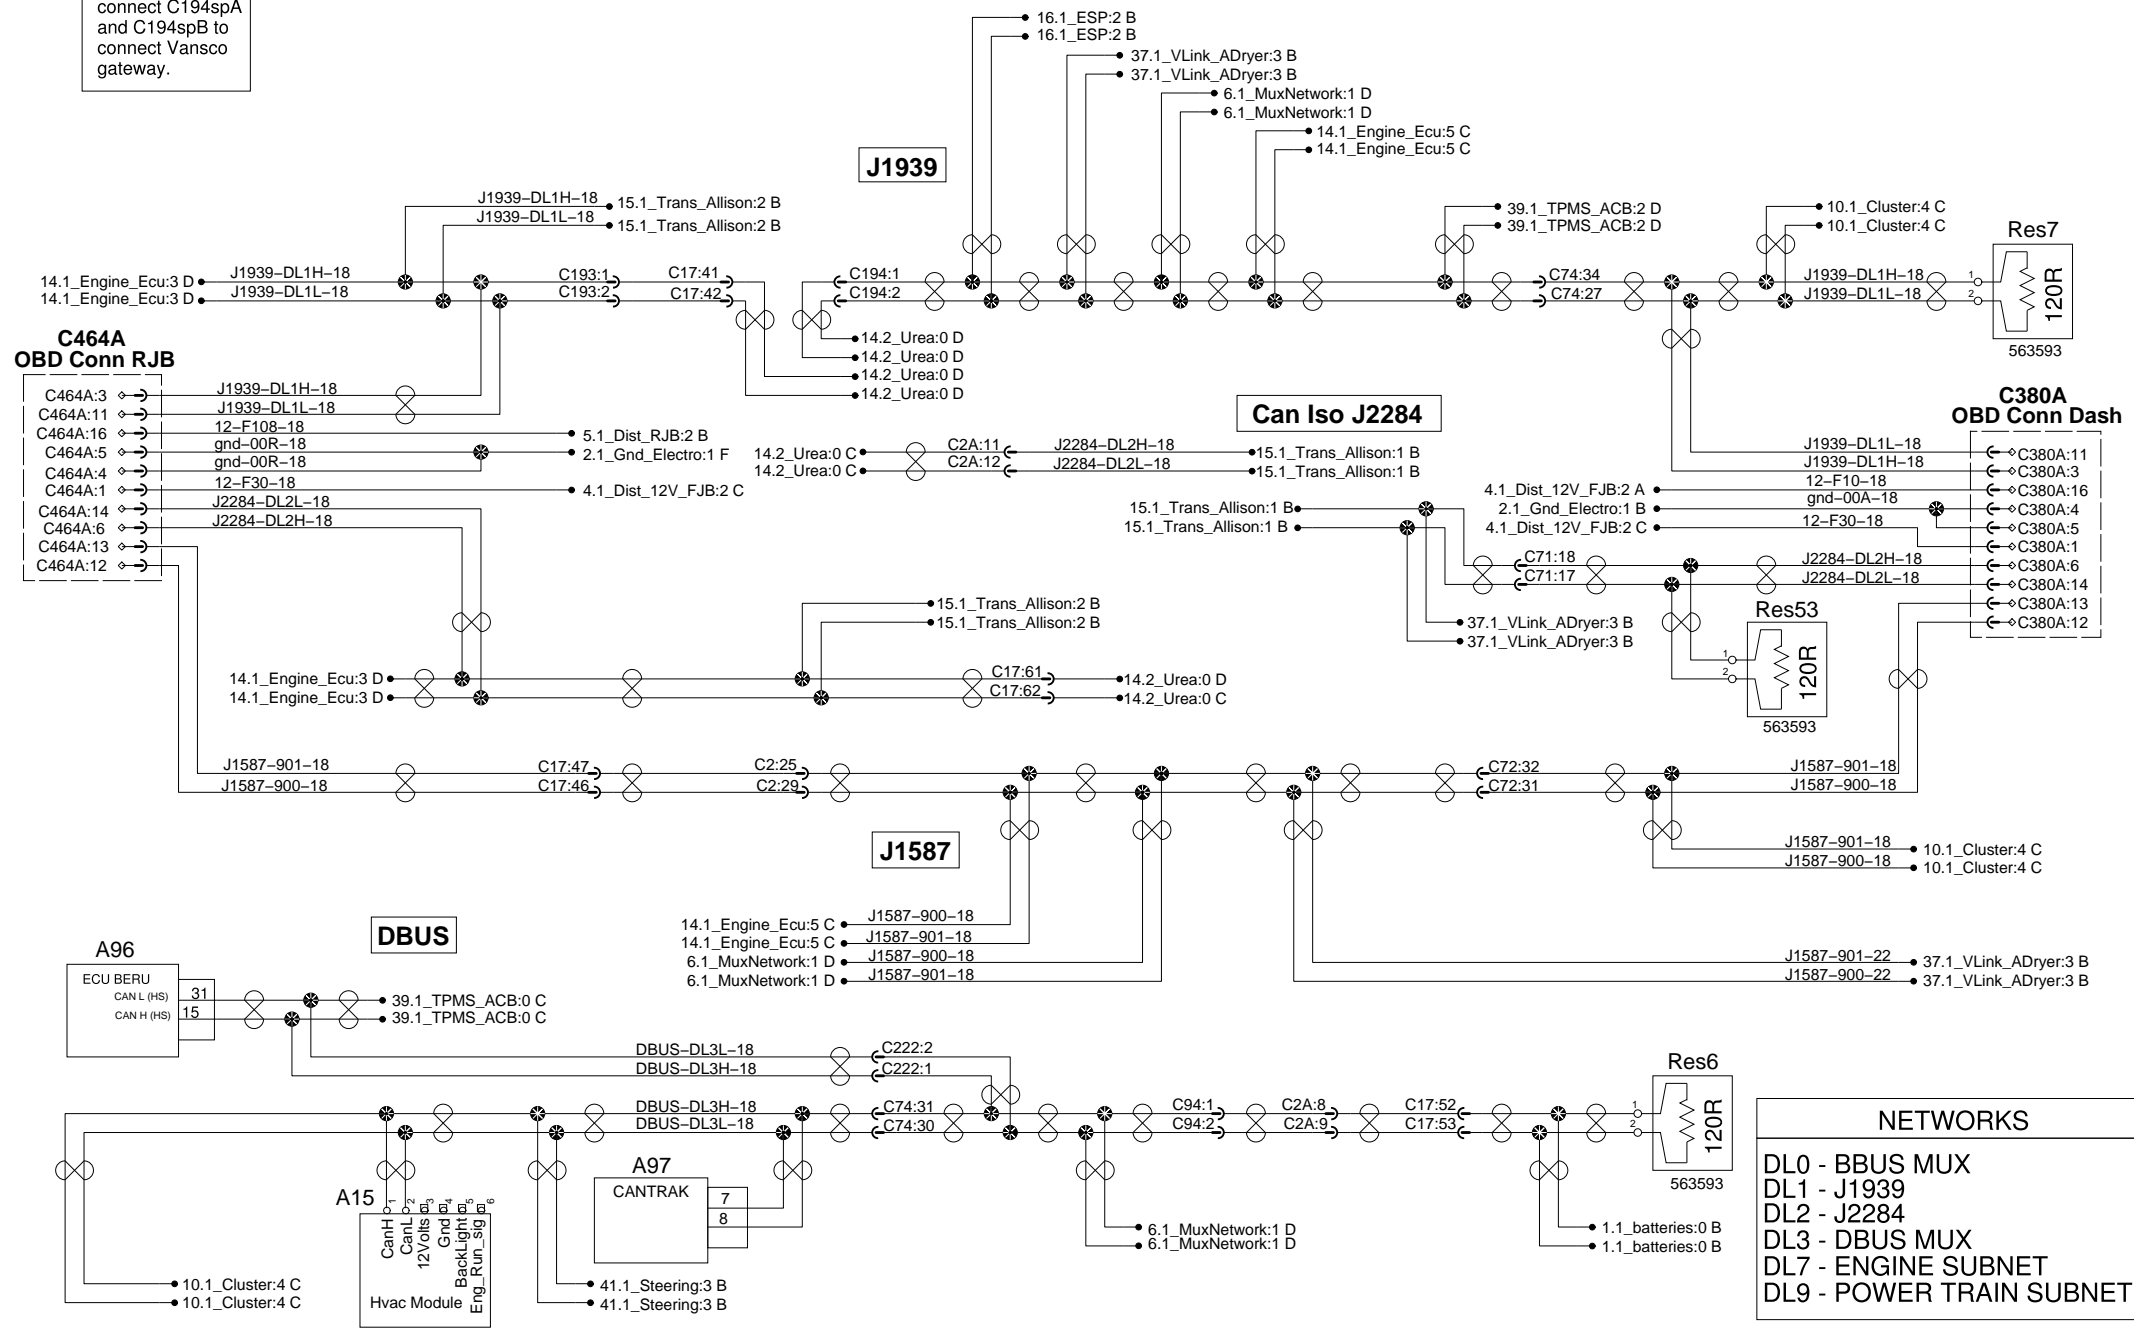

J1939, Can Iso J2284, J1587 and DBUS

Open C194 and connect C194spA and C194spB to connect Vansco gateway.

NETWORKS	
DL0	- BBUS MUX
DL1	- J1939
DL2	- J2284
DL3	- DBUS MUX
DL7	- ENGINE SUBNET
DL9	- POWER TRAIN SUBNET