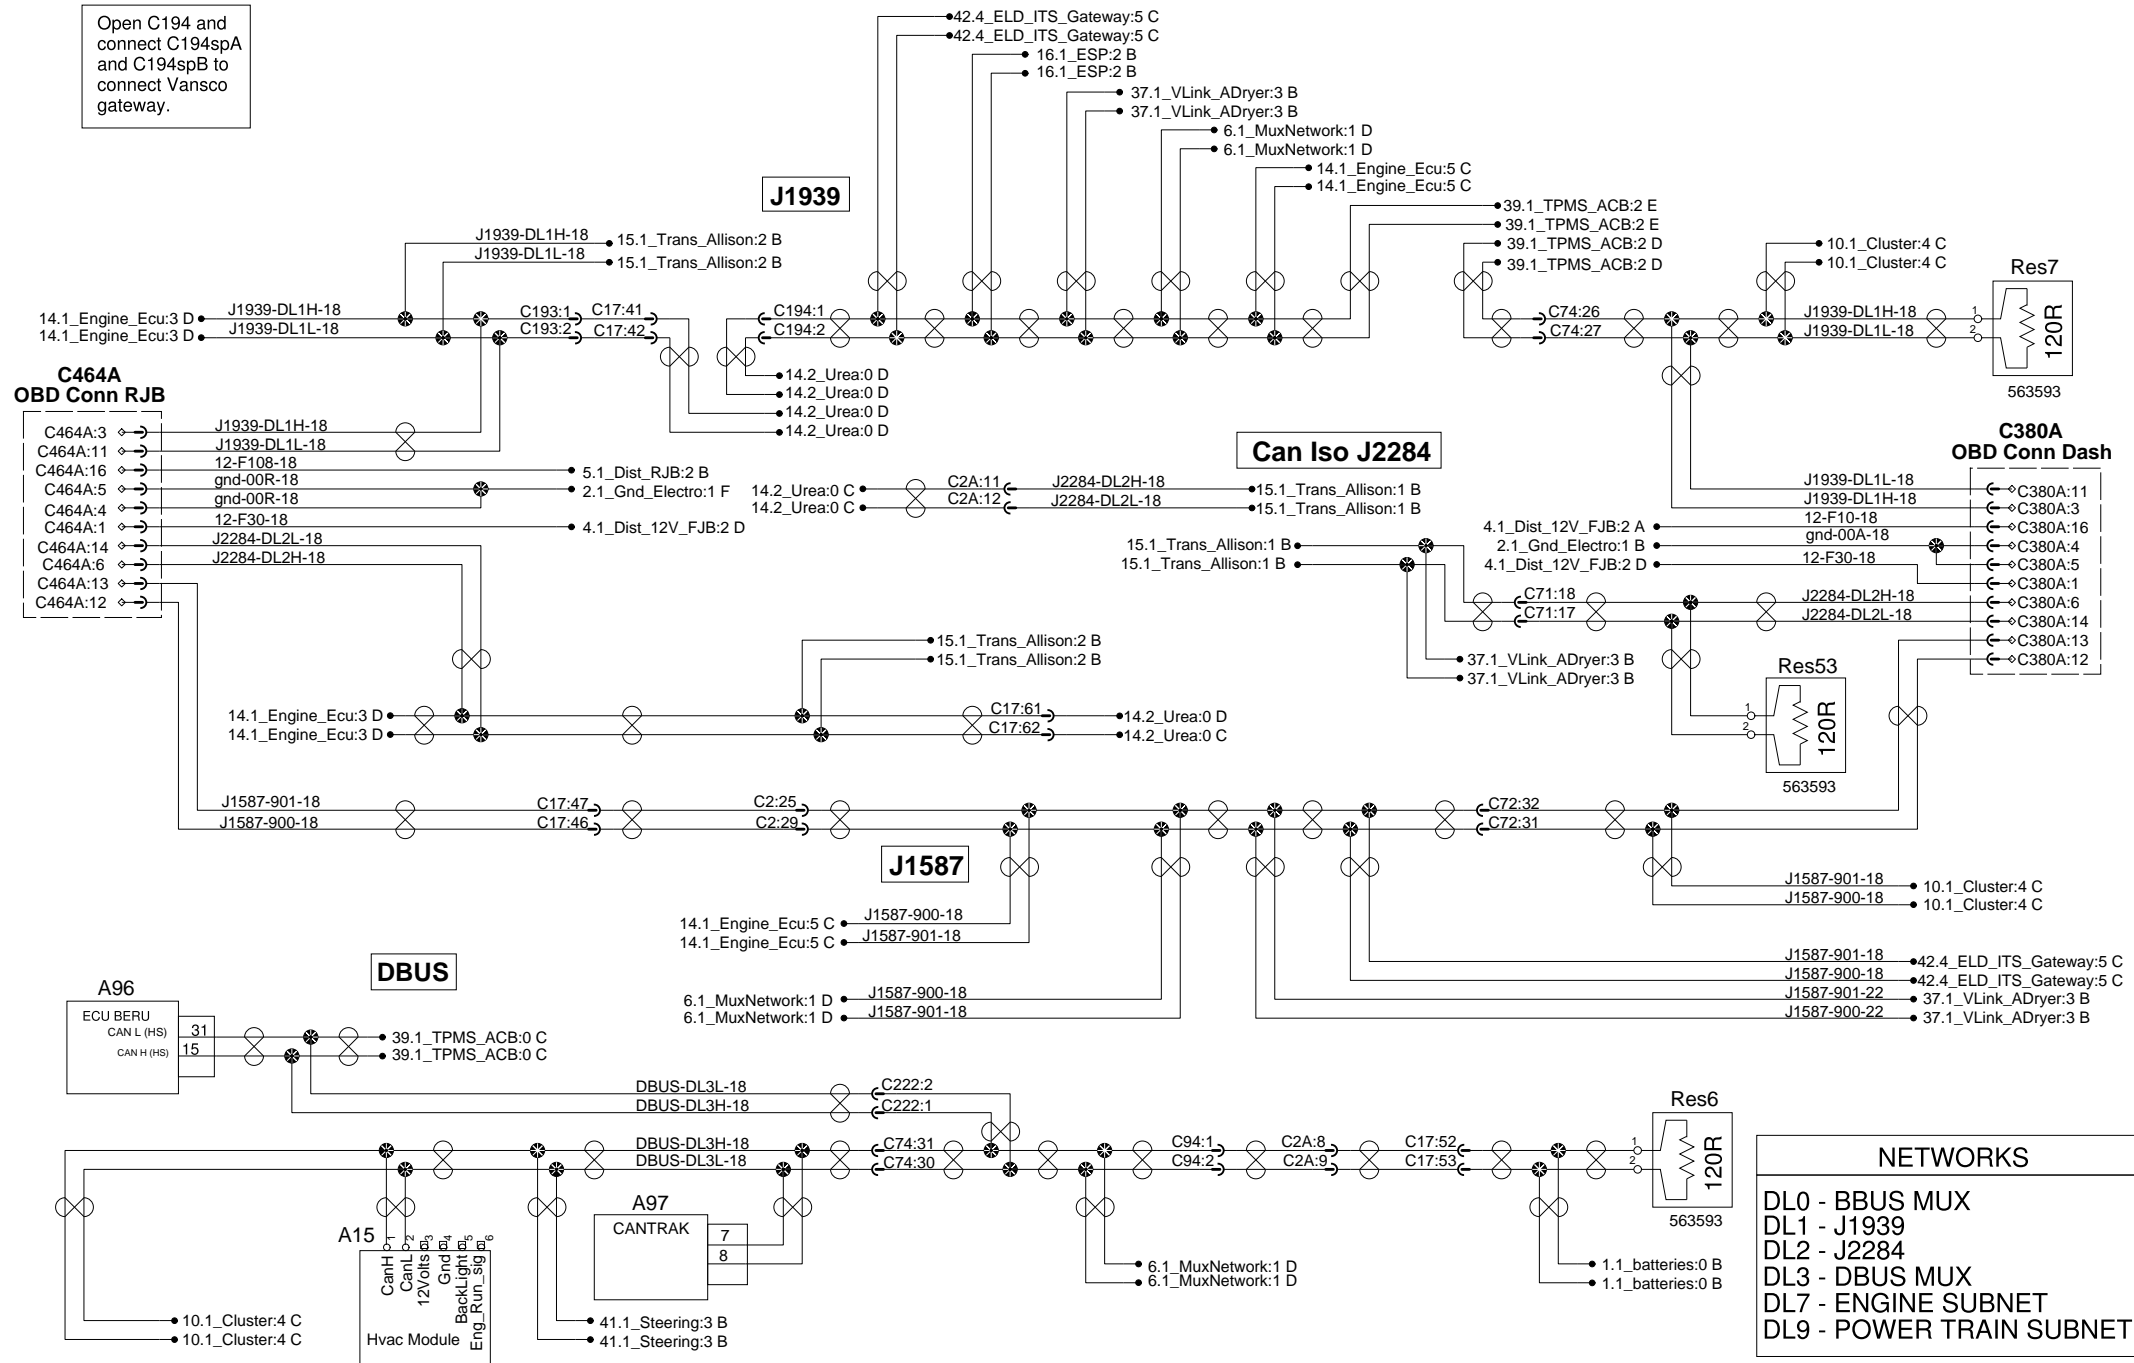

# J1939, Can Iso J2284, J1587 and DBUS

Open C194 and connect C194spA and C194spB to connect Vansco gateway.

NETWORKS	
DL0	- BBUS MUX
DL1	- J1939
DL2	- J2284
DL3	- DBUS MUX
DL7	- ENGINE SUBNET
DL9	- POWER TRAIN SUBNET