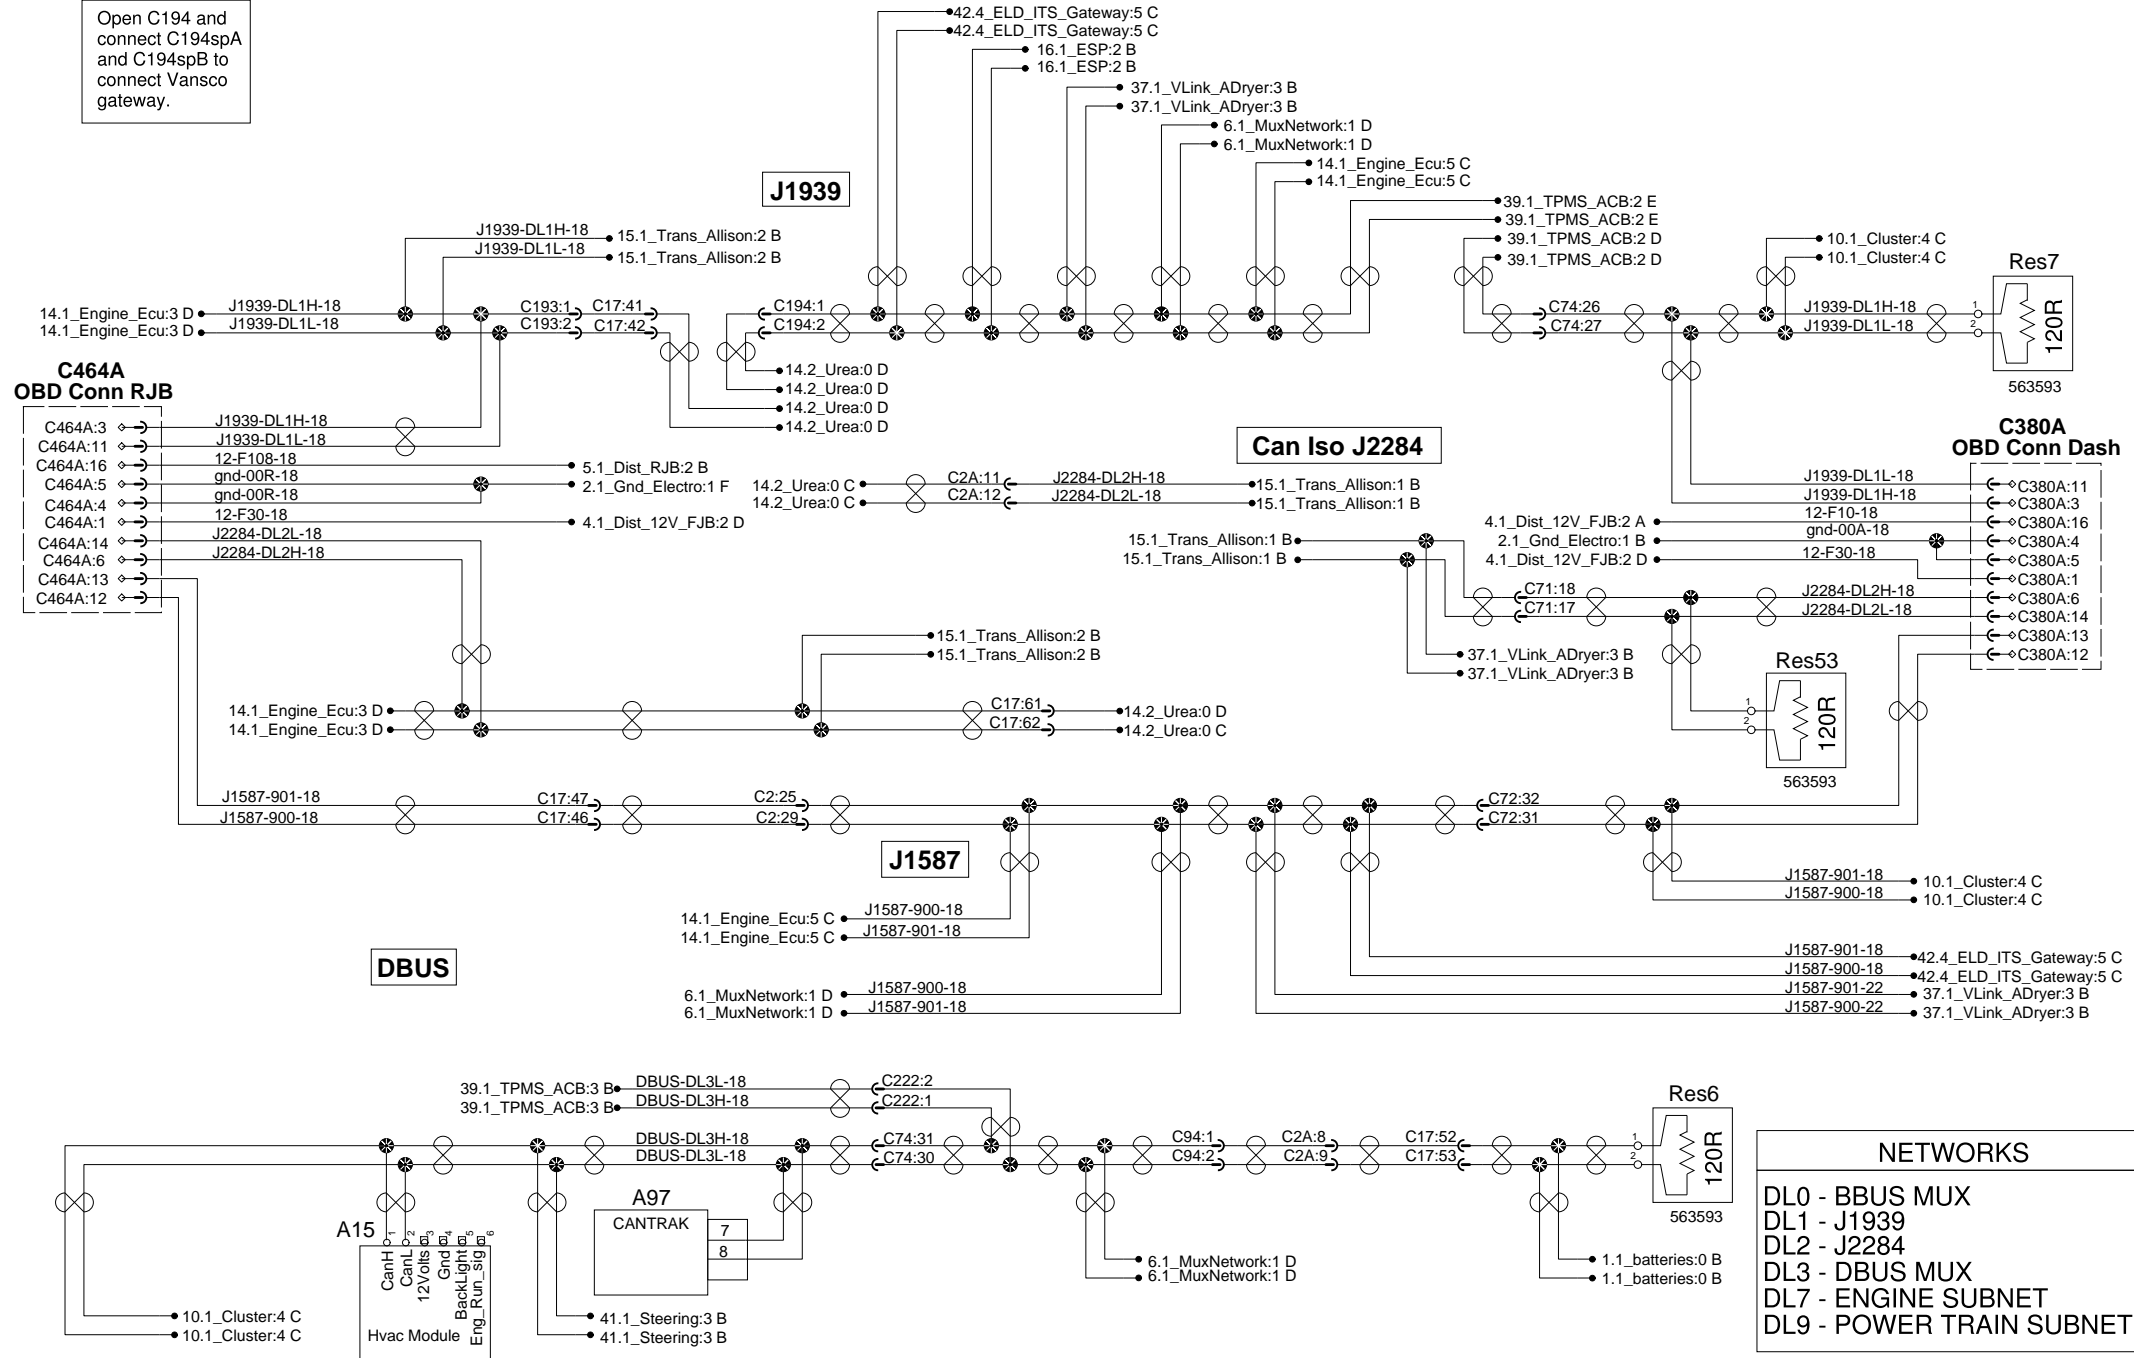

# J1939, Can Iso J2284, J1587 and DBUS

Open C194 and connect C194spA and C194spB to connect Vansco gateway.

NETWORKS	
DL0	- BBUS MUX
DL1	- J1939
DL2	- J2284
DL3	- DBUS MUX
DL7	- ENGINE SUBNET
DL9	- POWER TRAIN SUBNET