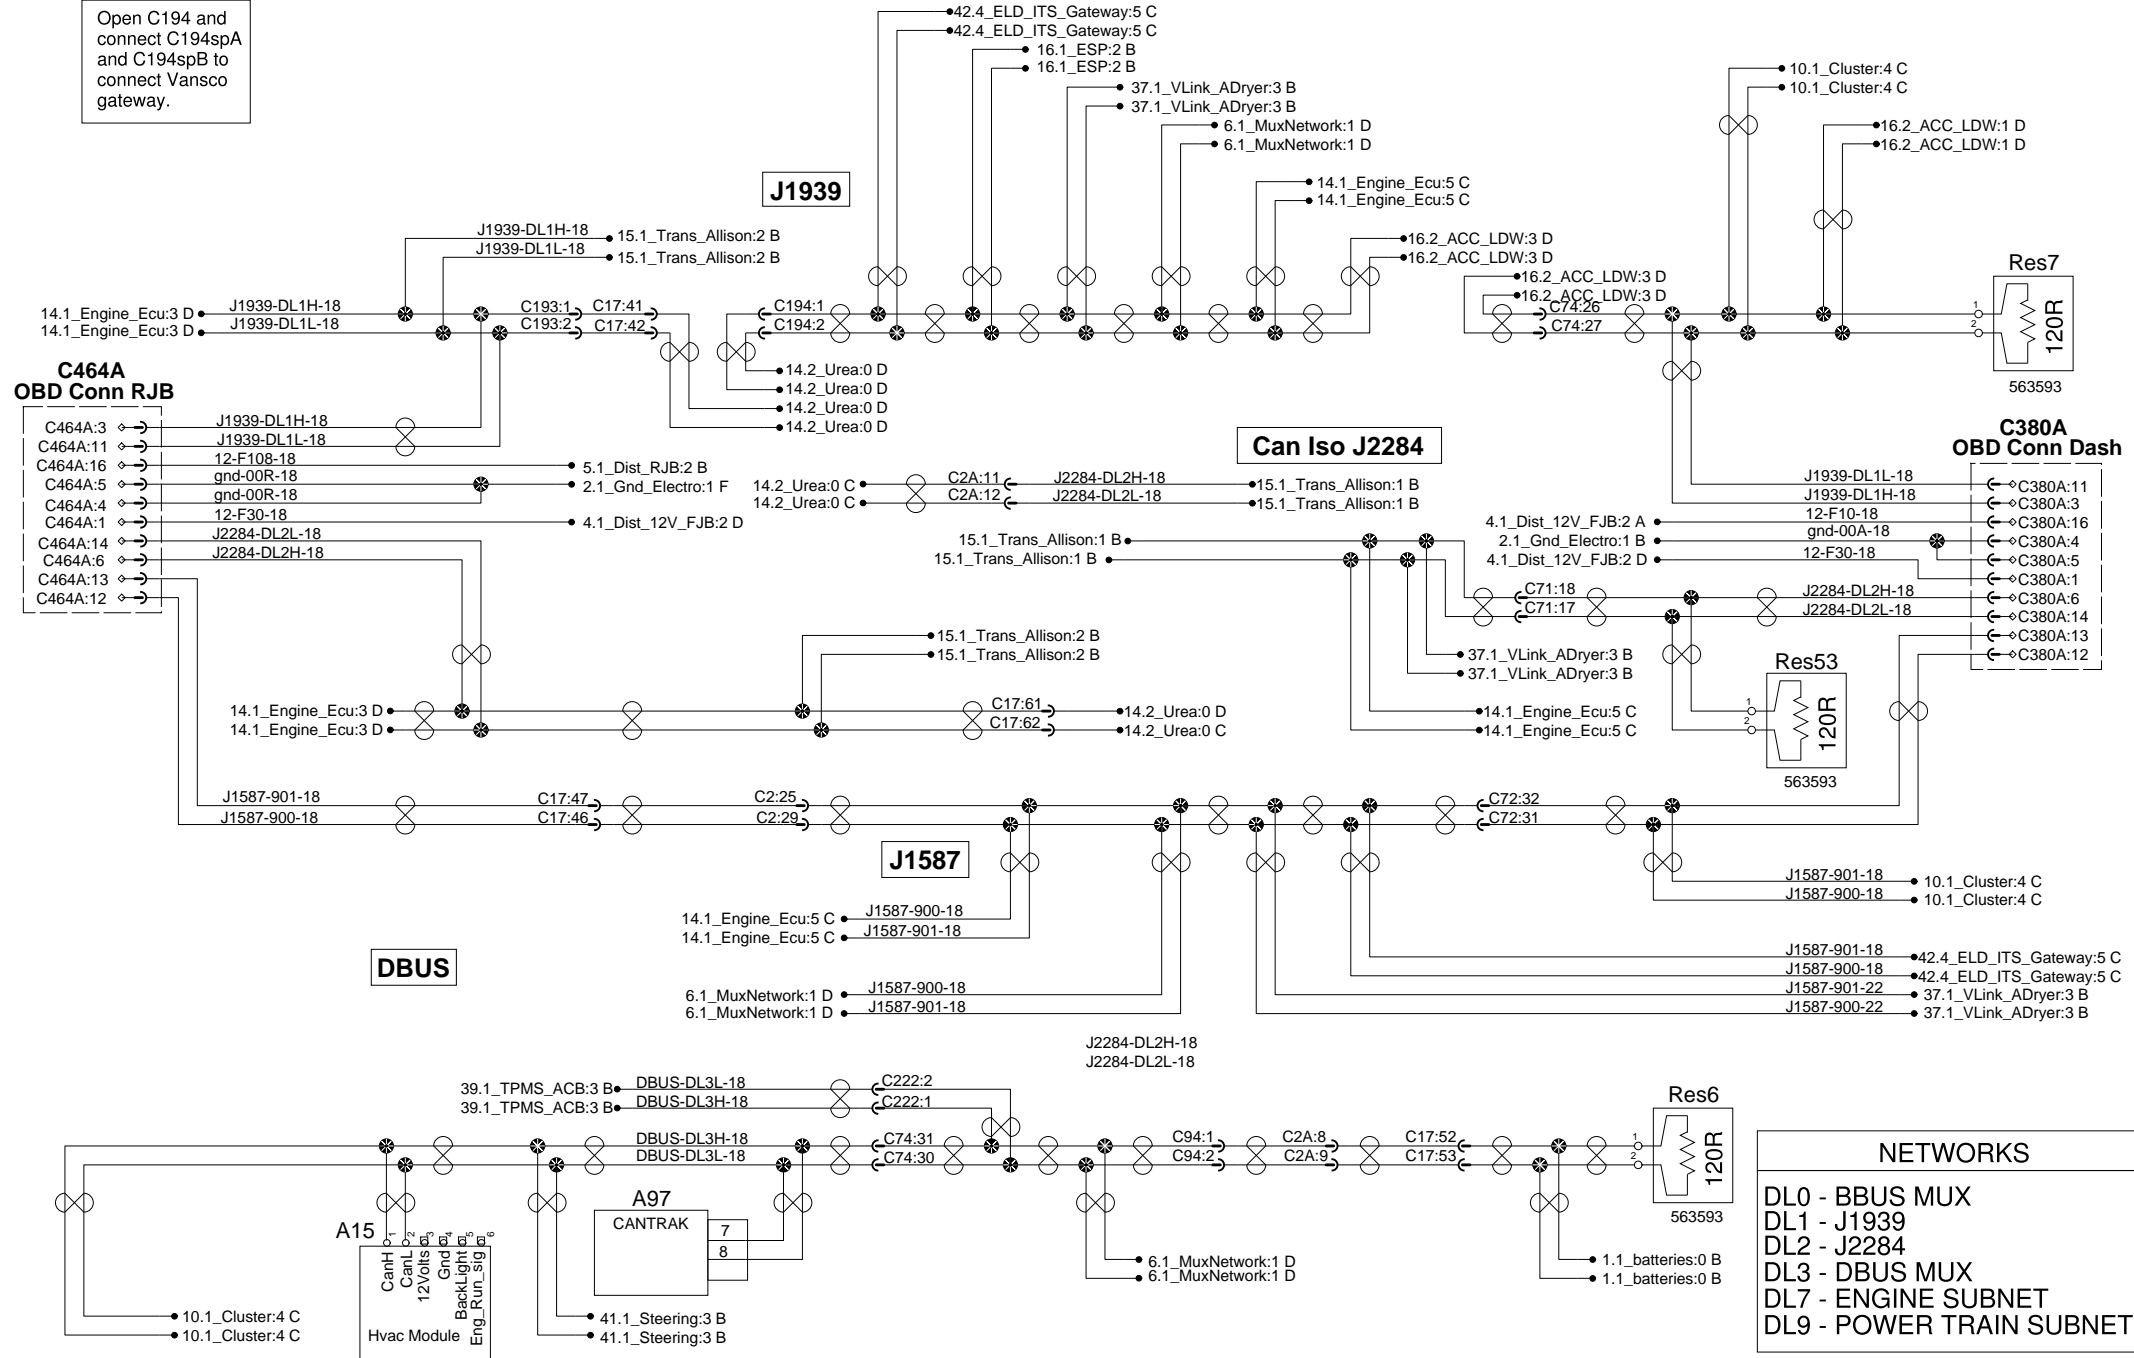

J1939, Can Iso J2284, J1587 and DBUS

Open C194 and connect C194spA and C194spB to connect Vansco gateway.

NETWORKS	
DL0	- BBUS MUX
DL1	- J1939
DL2	- J2284
DL3	- DBUS MUX
DL7	- ENGINE SUBNET
DL9	- POWER TRAIN SUBNET