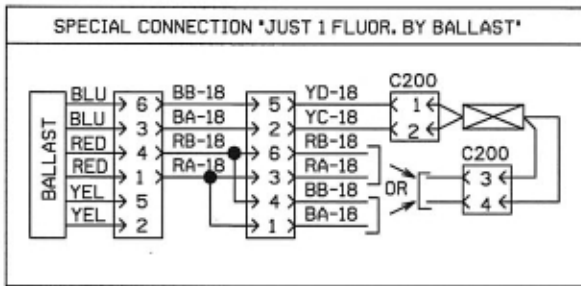

110V RECEPTACLE

110V FLUORESCENT AND 24V FLUORESCENT  
INTERIOR LIGHTING