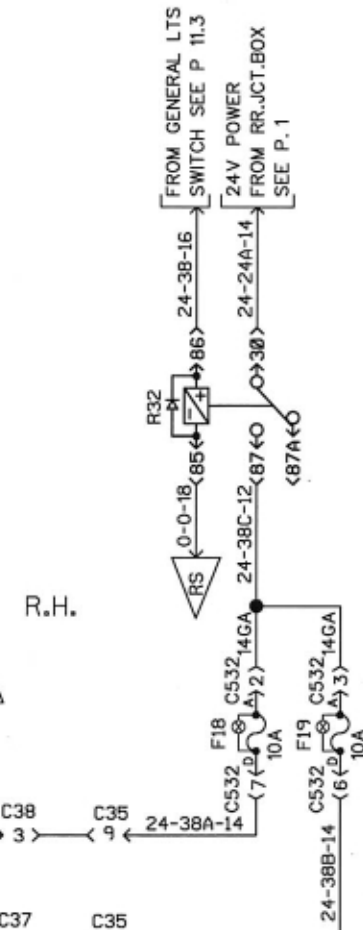

110V RECEPTACLE

110V FLUORESCENT AND 24V FLUORESCENT  
INTERIOR LIGHTING