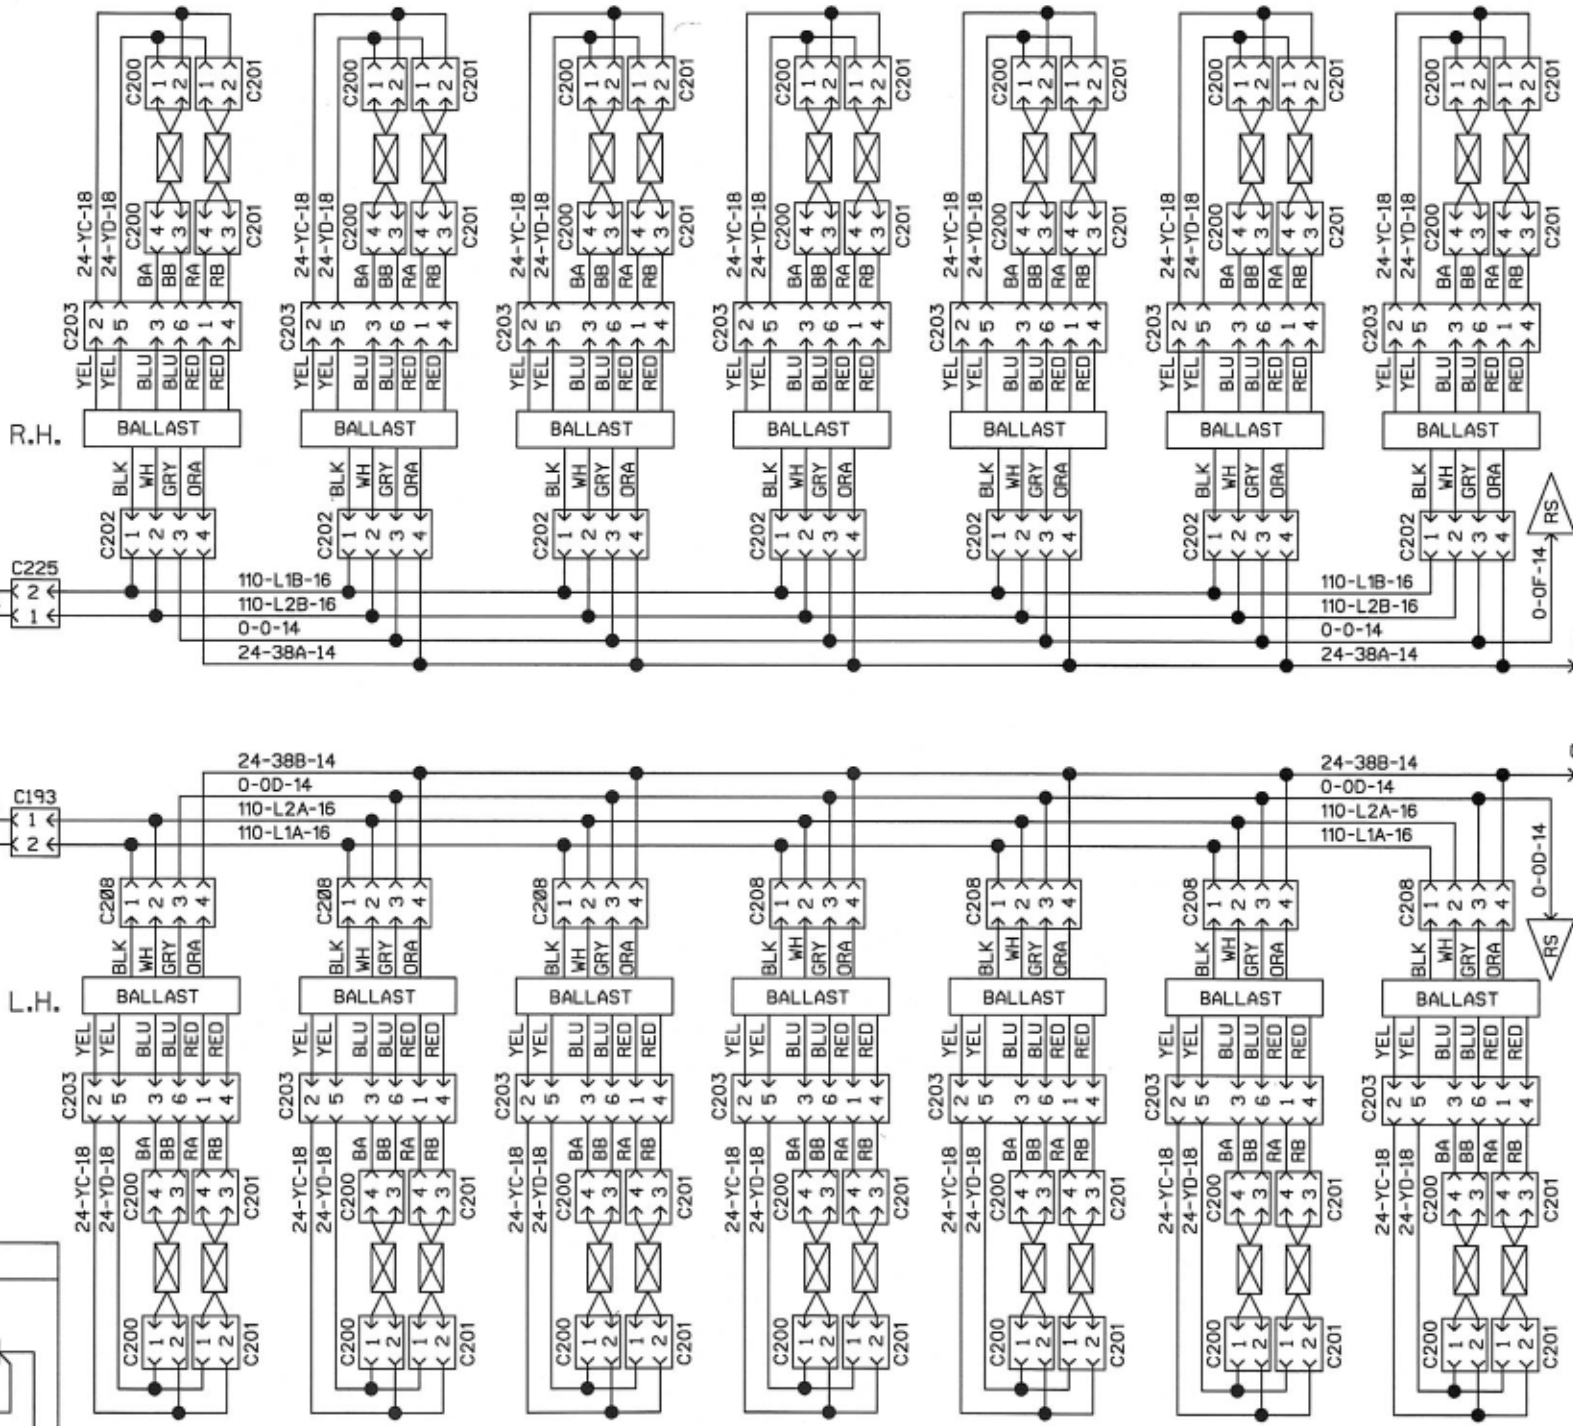

110V RECEPTACLE

110V FLUORESCENT AND 24V FLUORESCENT  
INTERIOR LIGHTING