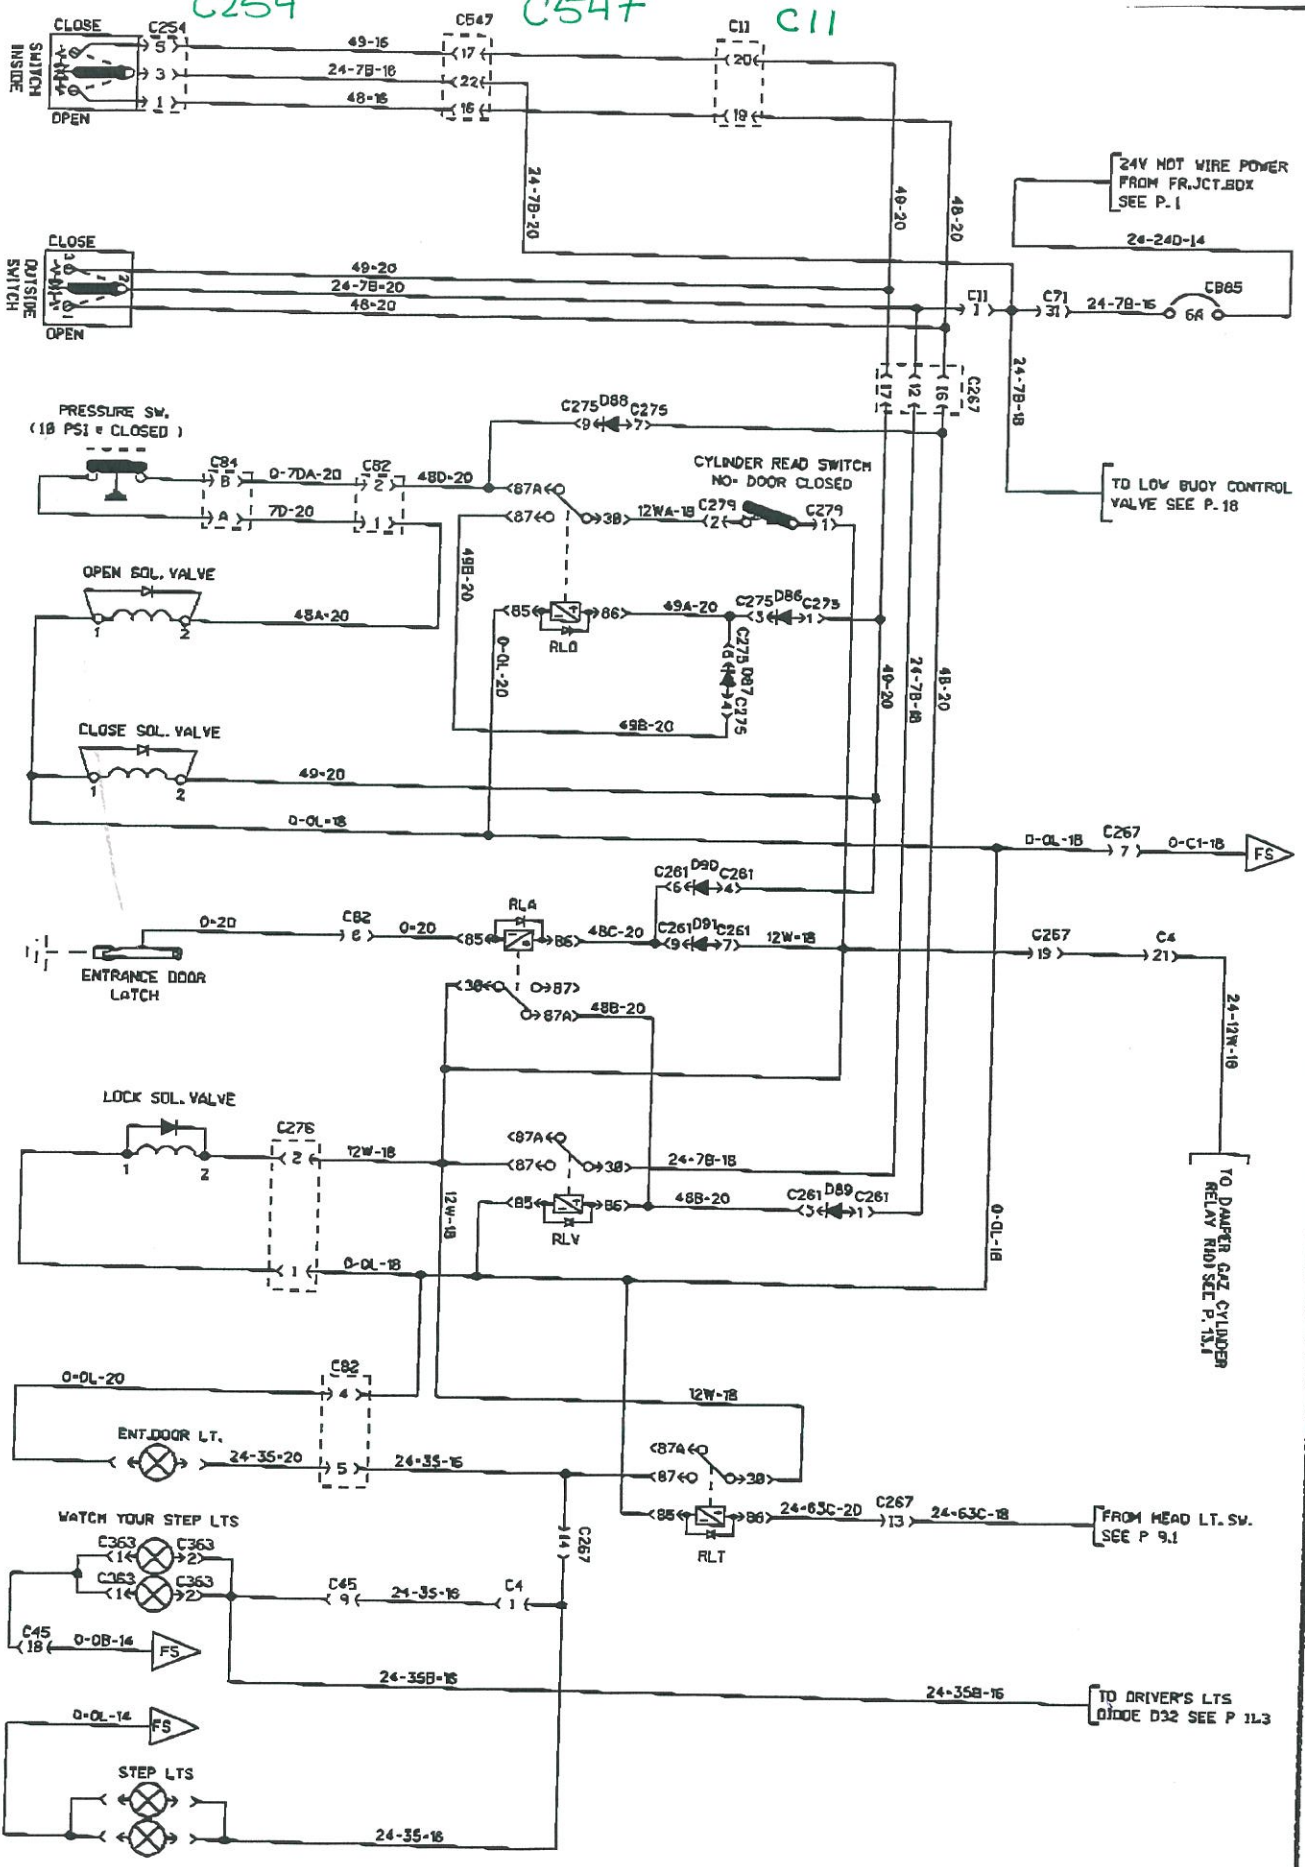

PREVOST

WIRING DIAGRAM

ENTRANCE DOOR (SEDAN)

NO:

0060882

PAGE:

16

REVISION
11

TO 5051AM

TO Gram.