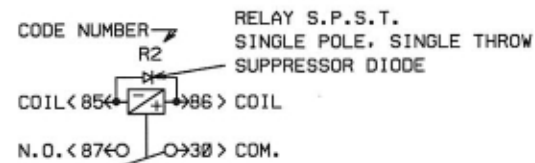

WIRING DIAGRAM KEYS

- BLK BLACK
- YEL YELLOW
- RED RED
- WH WHITE
- GRY GREY
- ORA ORANGE
- BLU BLUE
- GRN GREEN
- BRN BROWN
- PUR PURPLE
- PK PINK