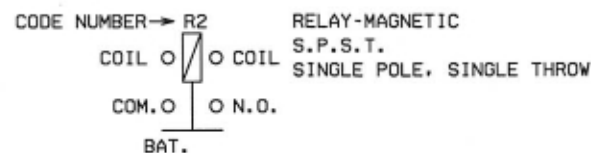

WIRING DIAGRAM KEYS

- BLK BLACK
- YEL YELLOW
- RED RED
- WH WHITE
- GRY GREY
- ORA ORANGE
- BLU BLUE
- GRN GREEN
- BRN BROWN
- PUR PURPLE
- PK PINK