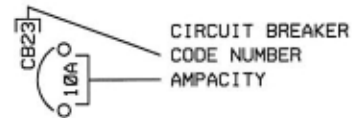

WIRING DIAGRAM KEYS

- BLK BLACK
- YEL YELLOW
- RED RED
- WH WHITE
- GRY GREY
- ORA ORANGE
- BLU BLUE
- GRN GREEN
- BRN BROWN
- PUR PURPLE
- PK PINK