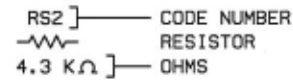

WIRING DIAGRAM KEYS

- BLK BLACK
- YEL YELLOW
- RED RED
- WH WHITE
- GRY GREY
- ORA ORANGE
- BLU BLUE
- GRN GREEN
- BRN BROWN
- PUR PURPLE
- PK PINK