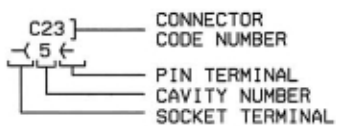

WIRING DIAGRAM KEYS

- BLK BLACK
- YEL YELLOW
- RED RED
- WH WHITE
- GRY GREY
- ORA ORANGE
- BLU BLUE
- GRN GREEN
- BRN BROWN
- PUR PURPLE
- PK PINK