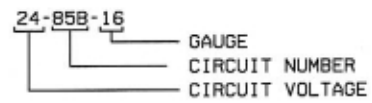

WIRING DIAGRAM KEYS

- BLK BLACK
- YEL YELLOW
- RED RED
- WH WHITE
- GRY GREY
- ORA ORANGE
- BLU BLUE
- GRN GREEN
- BRN BROWN
- PUR PURPLE
- PK PINK