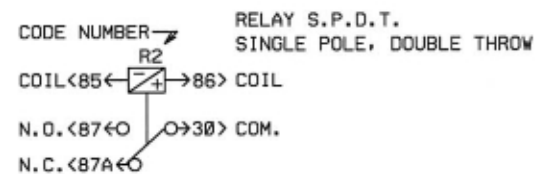

WIRING DIAGRAM KEYS

- BLK BLACK
- YEL YELLOW
- RED RED
- WH WHITE
- GRY GREY
- ORA ORANGE
- BLU BLUE
- GRN GREEN
- BRN BROWN
- PUR PURPLE
- PK PINK