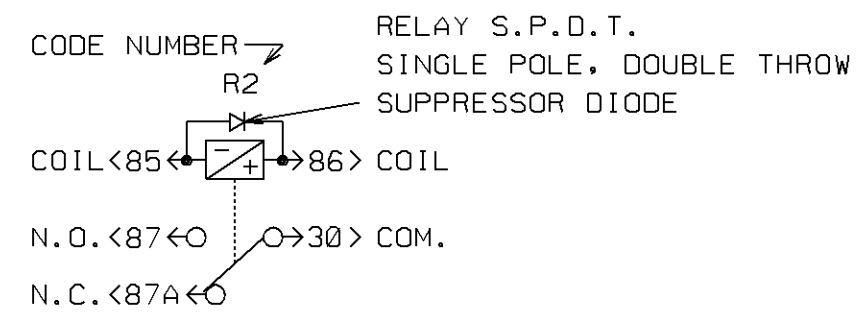

# WIRING DIAGRAM KEYS

- BLK BLACK
- YEL YELLOW
- RED RED
- WH WHITE
- GRY GREY
- ORA ORANGE
- BLU BLUE
- GRN GREEN
- BRN BROWN
- PUR PURPLE
- PK PINK