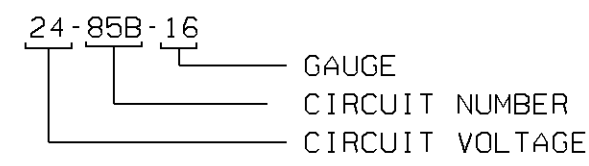

# WIRING DIAGRAM KEYS

- BLK BLACK
- YEL YELLOW
- RED RED
- WH WHITE
- GRY GREY
- ORA ORANGE
- BLU BLUE
- GRN GREEN
- BRN BROWN
- PUR PURPLE
- PK PINK