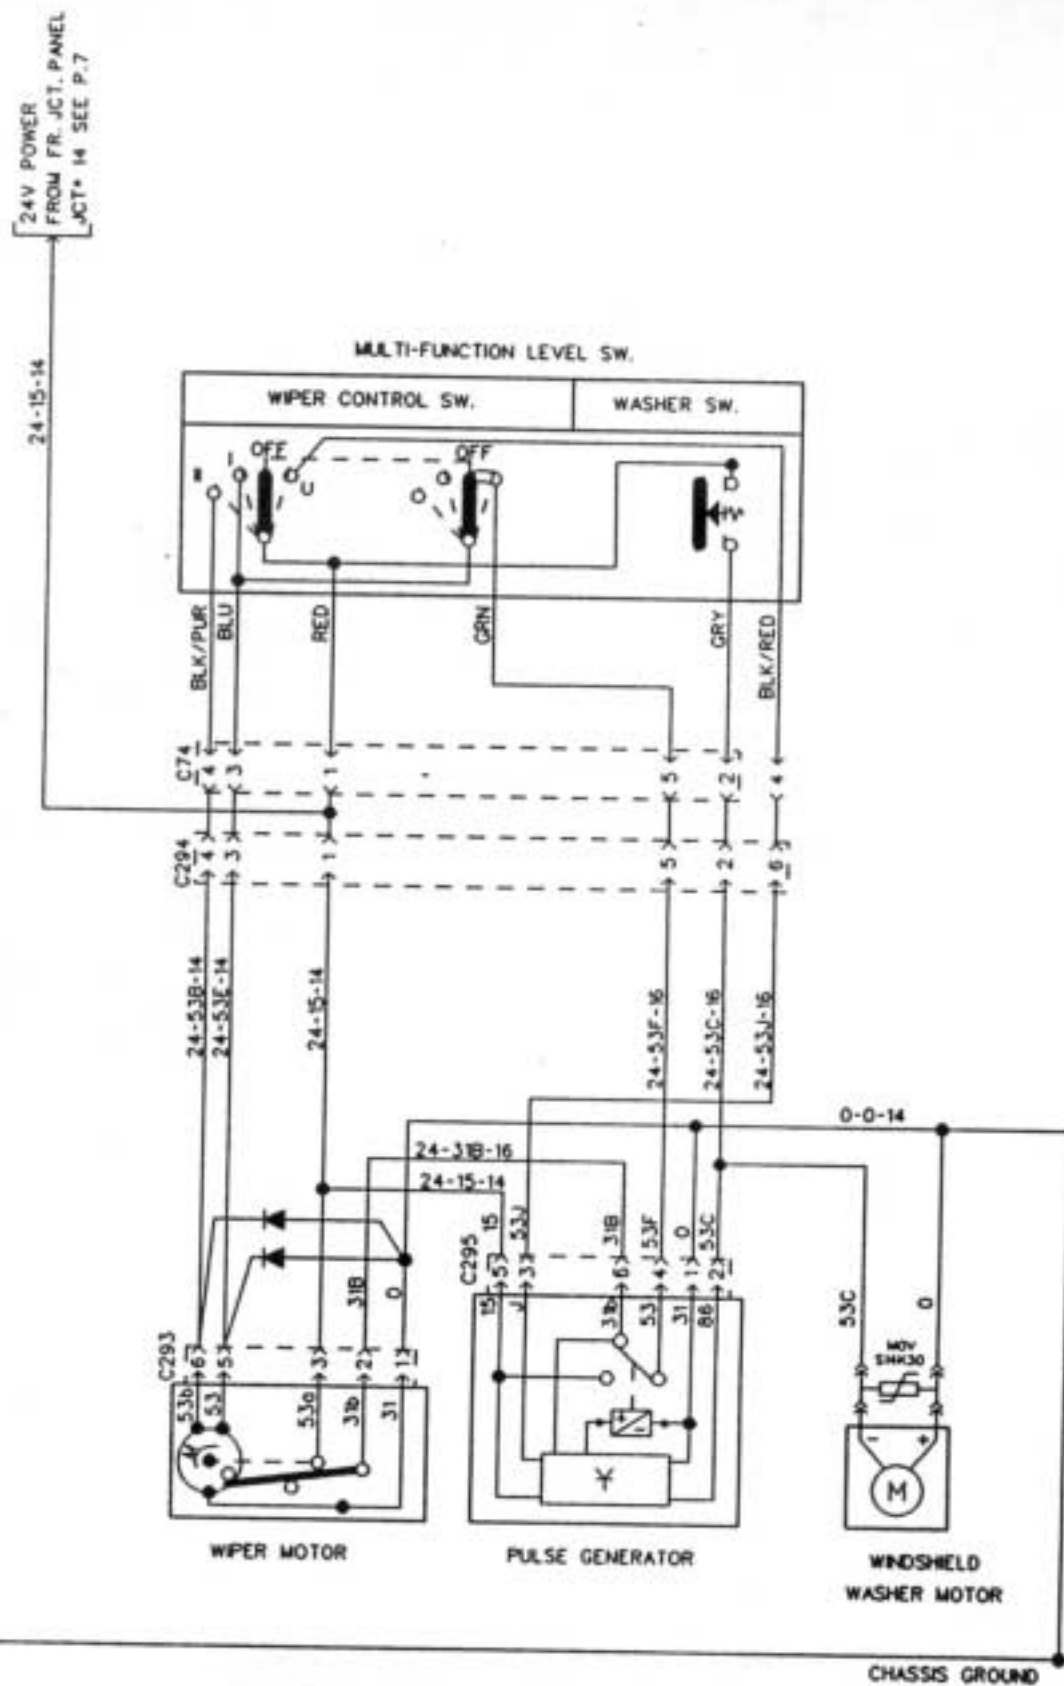

DIGITAL CLOCK

WINDSHIELD WIPER AND WASHER