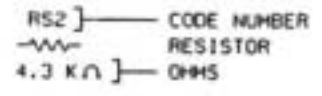

# WIRING DIAGRAM KEYS

- BLK BLACK
- YEL YELLOW
- RED RED
- WH WHITE
- GRY GREY
- ORA ORANGE
- BLU BLUE
- GRN GREEN
- BRN BROWN
- PUR PURPLE
- PK PINK