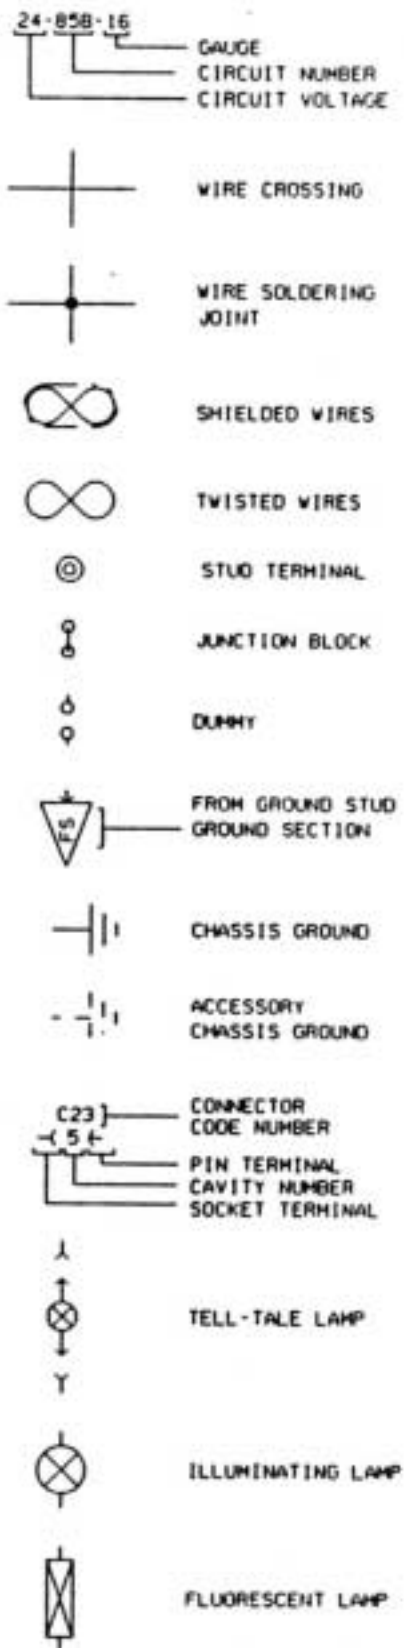

# WIRING DIAGRAM KEYS

- BLK BLACK
- YEL YELLOW
- RED RED
- WH WHITE
- GRY GREY
- ORA ORANGE
- BLU BLUE
- GRN GREEN
- BRN BROWN
- PUR PURPLE
- PK PINK