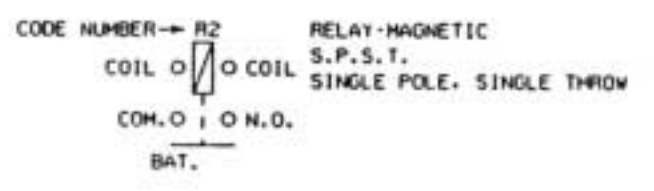

# WIRING DIAGRAM KEYS

- BLK BLACK
- YEL YELLOW
- RED RED
- WH WHITE
- GRY GREY
- ORA ORANGE
- BLU BLUE
- GRN GREEN
- BRN BROWN
- PUR PURPLE
- PK PINK