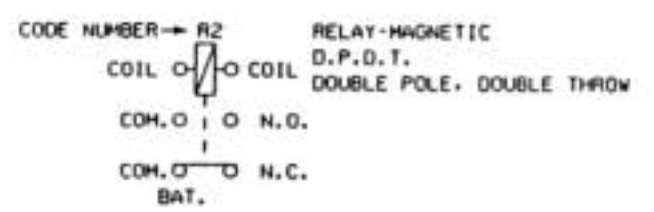

# WIRING DIAGRAM KEYS

- BLK BLACK
- YEL YELLOW
- RED RED
- WH WHITE
- GRY GREY
- ORA ORANGE
- BLU BLUE
- GRN GREEN
- BRN BROWN
- PUR PURPLE
- PK PINK