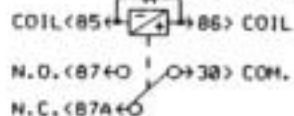

WIRING DIAGRAM KEYS

BLK	BLACK
YEL	YELLOW
RED	RED
WH	WHITE
GRY	GREY
ORA	ORANGE
BLU	BLUE
GRN	GREEN
BRN	BROWN
PUR	PURPLE
PK	PINK