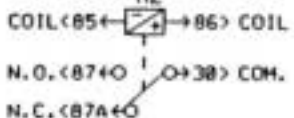

WIRING DIAGRAM KEYS

BLK	BLACK
YEL	YELLOW
RED	RED
WH	WHITE
GRY	GREY
ORA	ORANGE
BLU	BLUE
GRN	GREEN
BRN	BROWN
PUR	PURPLE
PK	PINK