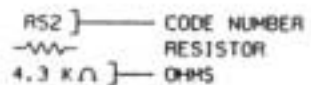

WIRING DIAGRAM KEYS

BLK	BLACK
YEL	YELLOW
RED	RED
WH	WHITE
GRY	GREY
ORA	ORANGE
BLU	BLUE
GRN	GREEN
BRN	BROWN
PUR	PURPLE
PK	PINK