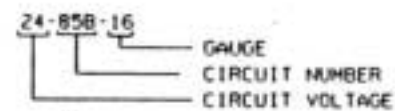

WIRING DIAGRAM KEYS

BLK	BLACK
YEL	YELLOW
RED	RED
WH	WHITE
GRY	GREY
ORA	ORANGE
BLU	BLUE
GRN	GREEN
BRN	BROWN
PUR	PURPLE
PK	PINK