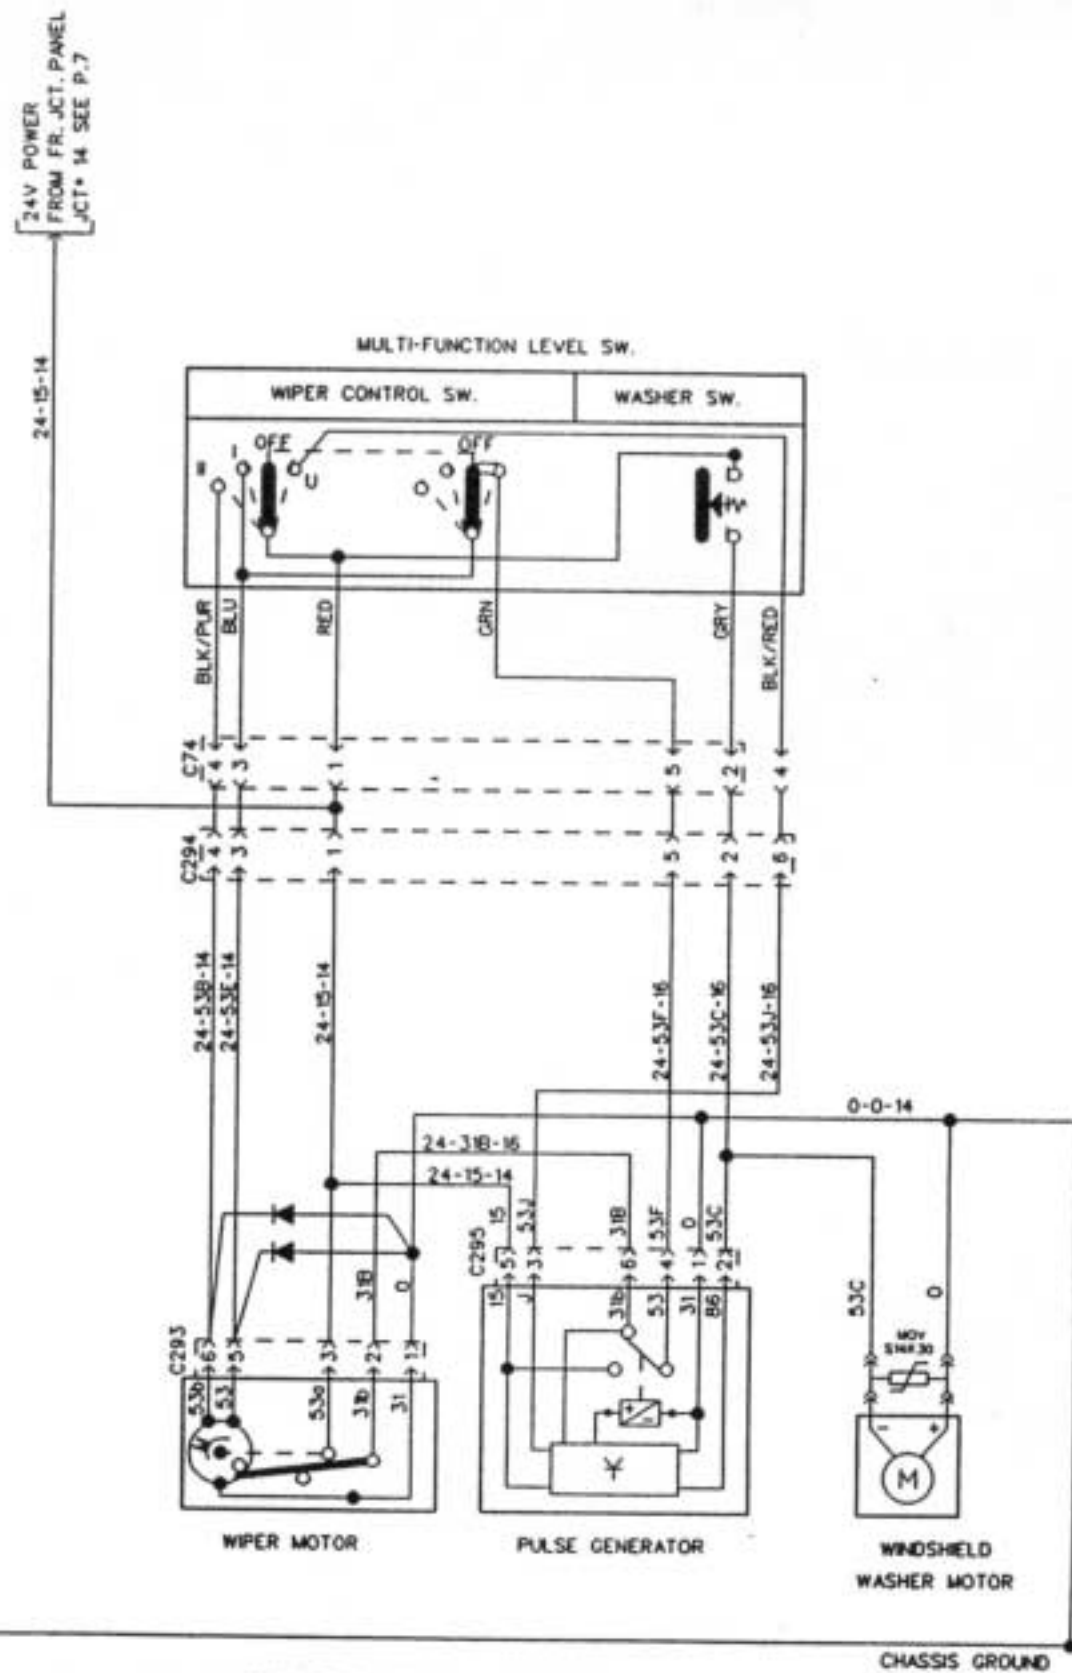

DIGITAL CLOCK

WINDSHIELD WIPER AND WASHER