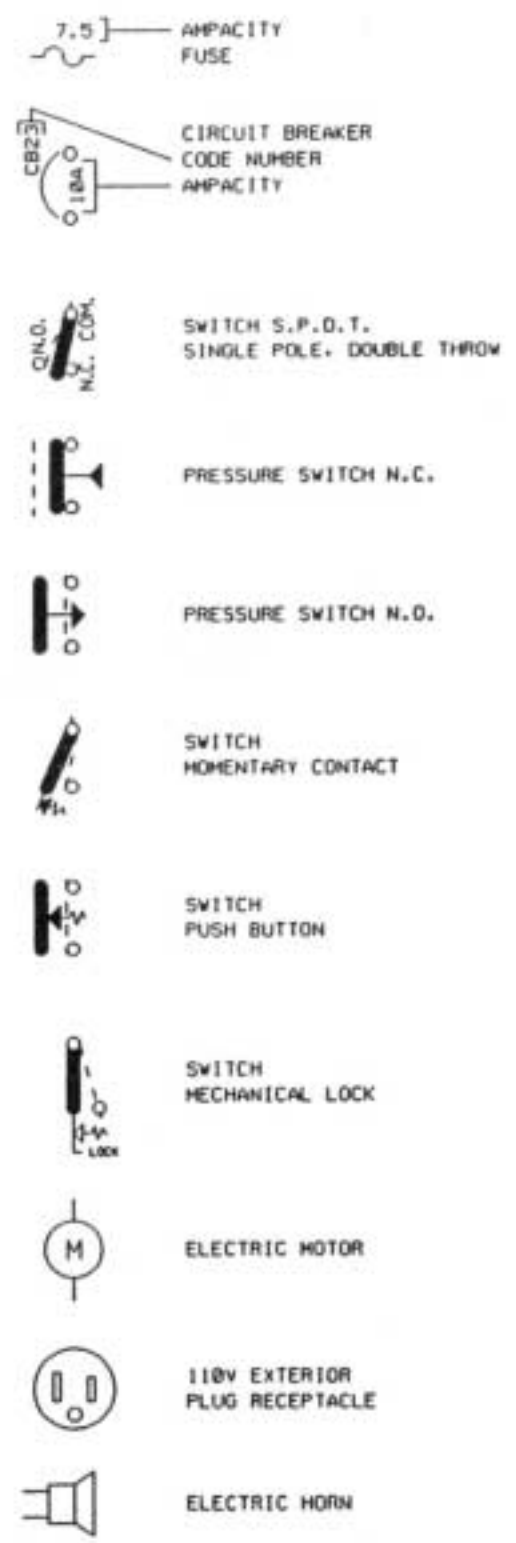

WIRING DIAGRAM KEYS

BLK	BLACK	□	RR. JCT BOX - JUNCTION BLOCK
YEL	YELLOW	▭	FR. JCT PANEL - JUNCTION BLOCK
RED	RED	○	BATT. CPT - JUNCTION BLOCK
WH	WHITE		
GRY	GREY		
ORA	ORANGE		
BLU	BLUE		
GRN	GREEN		
BRN	BROWN		
PUR	PURPLE		
PK	PINK		