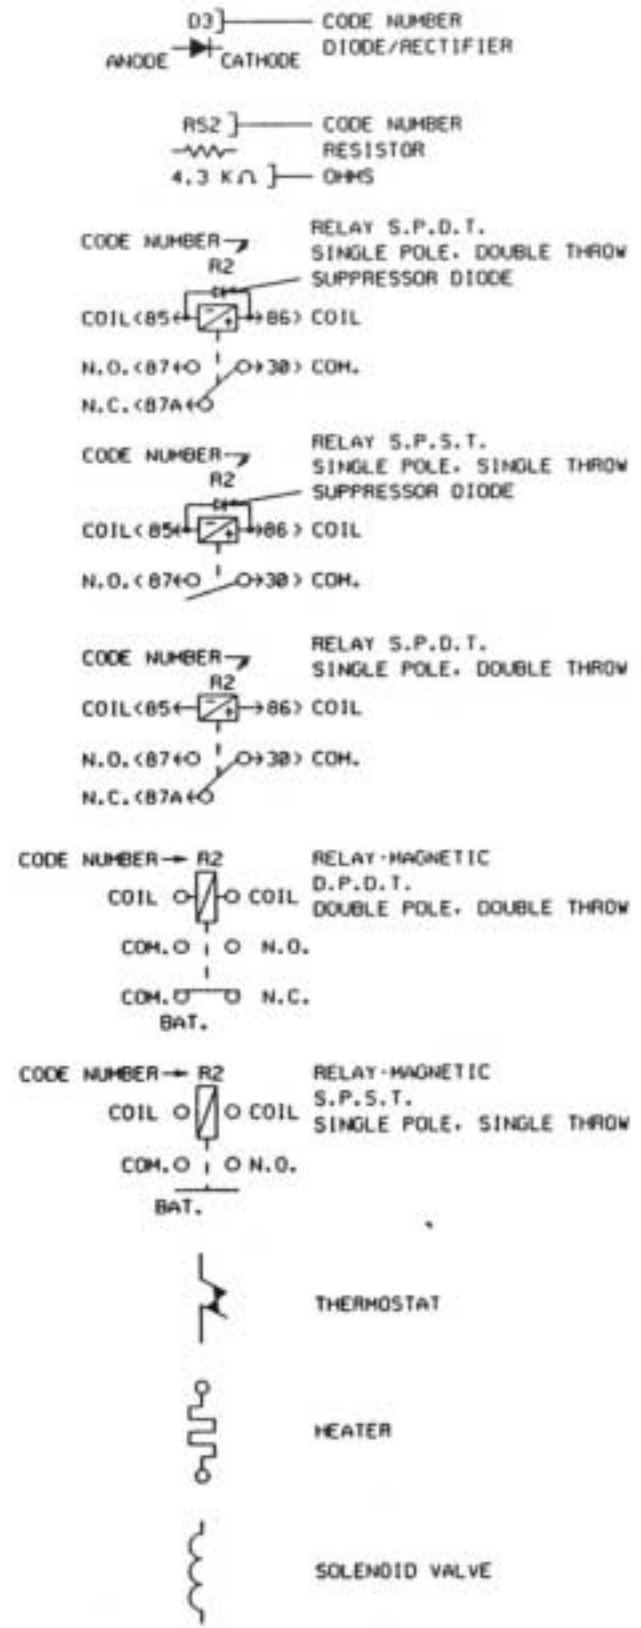

WIRING DIAGRAM KEYS

BLK	BLACK	□	RR. JCT BOX - JUNCTION BLOCK
YEL	YELLOW	▭	FR. JCT PANEL - JUNCTION BLOCK
RED	RED	○	BATT. CPT - JUNCTION BLOCK
WH	WHITE		
GRY	GREY		
ORA	ORANGE		
BLU	BLUE		
GRN	GREEN		
BRN	BROWN		
PUR	PURPLE		
PK	PINK		