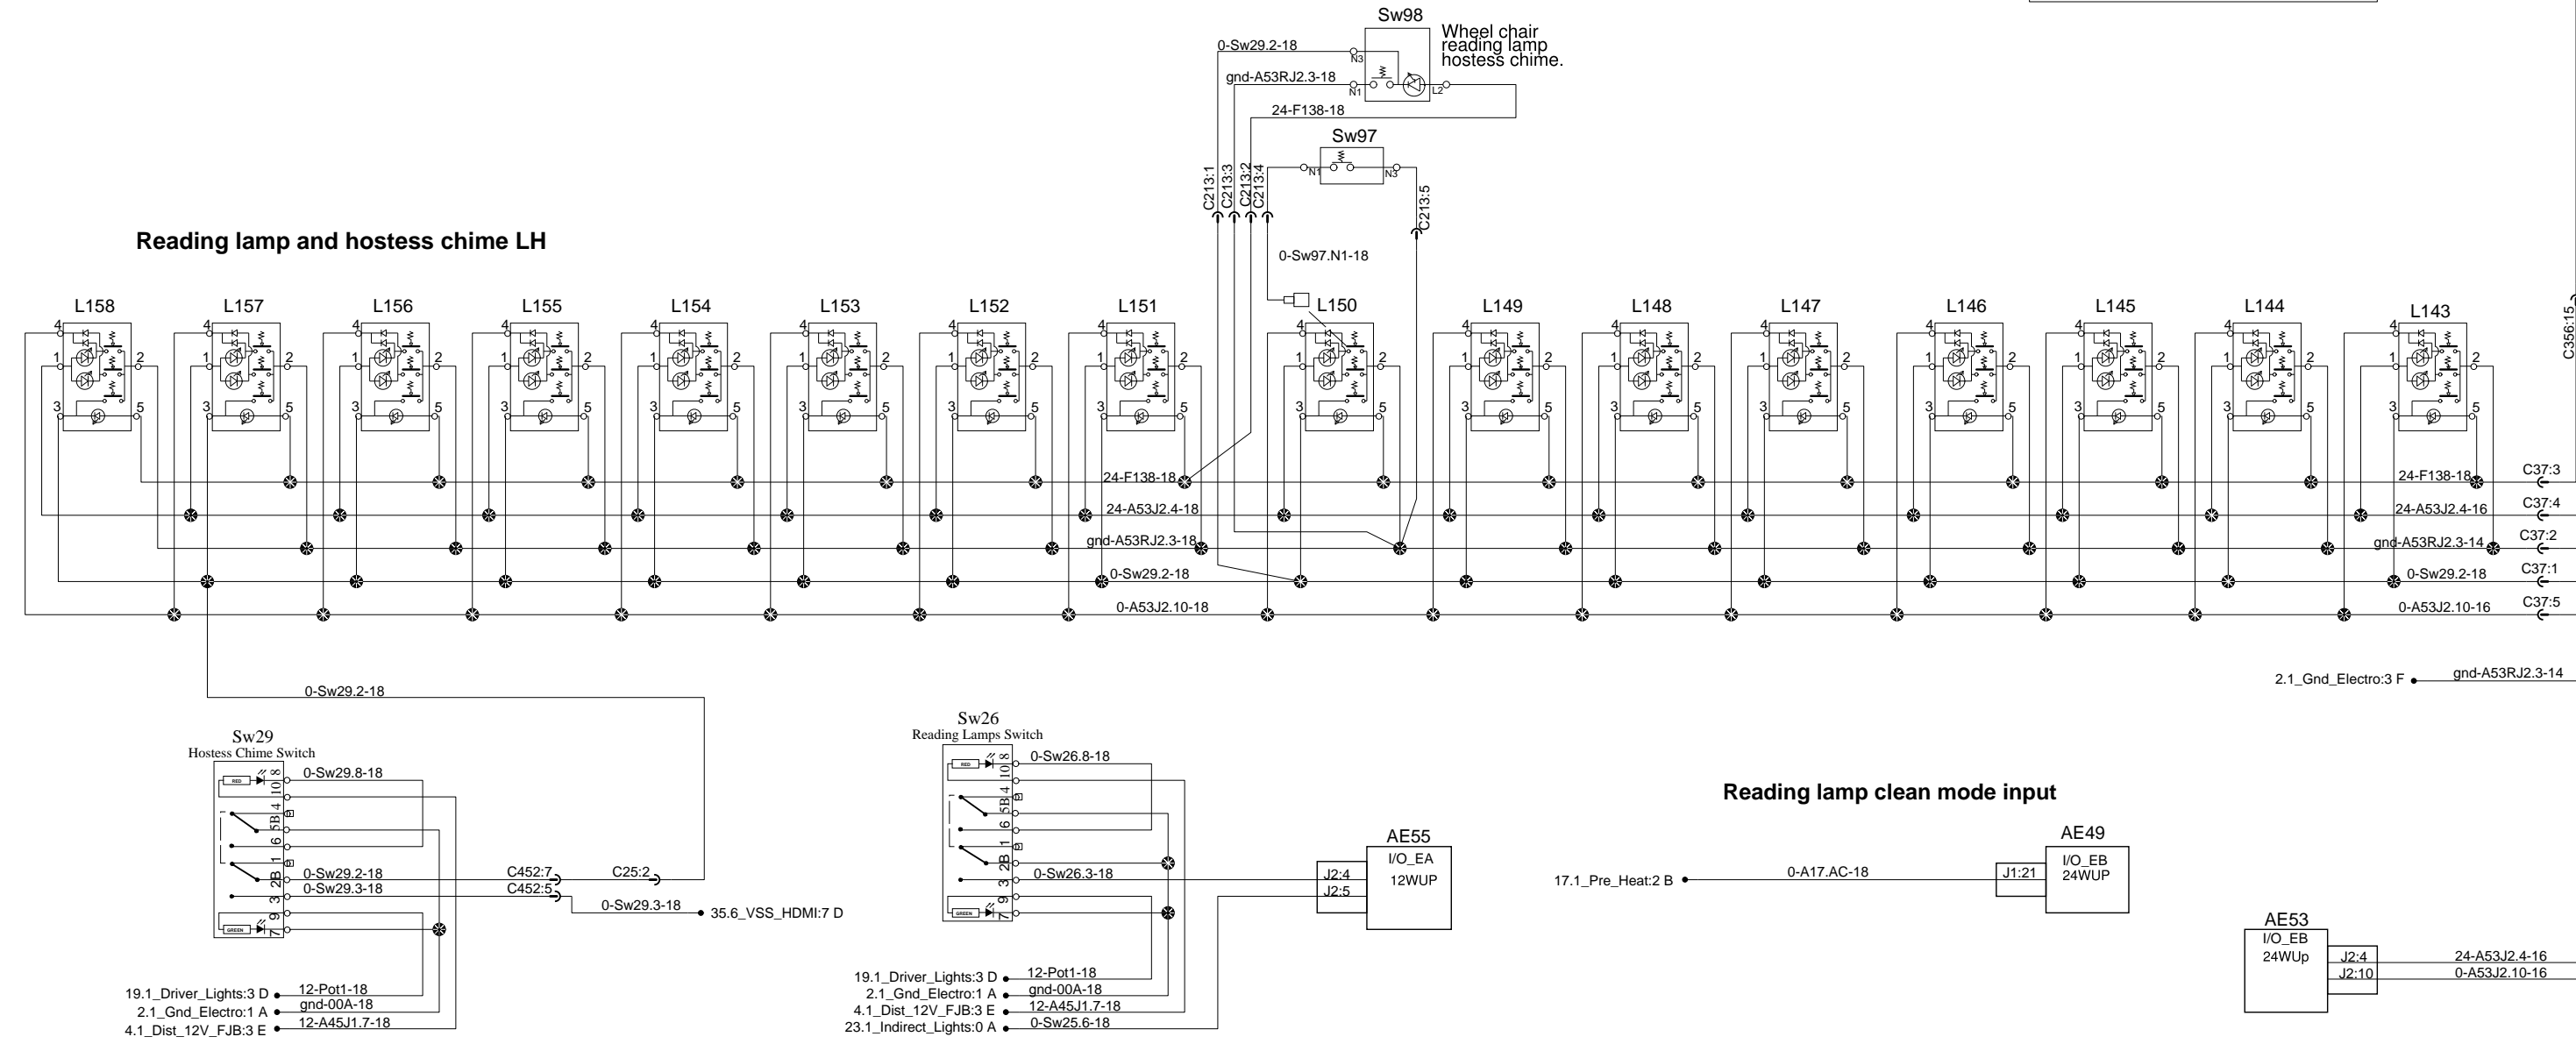

Reading lamp and hostess chime LH

- 19.1_Driver_Lights:3 D ● 12-Pot1-18
- 2.1_Gnd_Electro:1 A ● gnd-00A-18
- 4.1_Dist_12V_FJB:3 E ● 12-A45J1.7-18
- 23.1_Indirect_Lights:0 A ● 0-Sw25.6-18