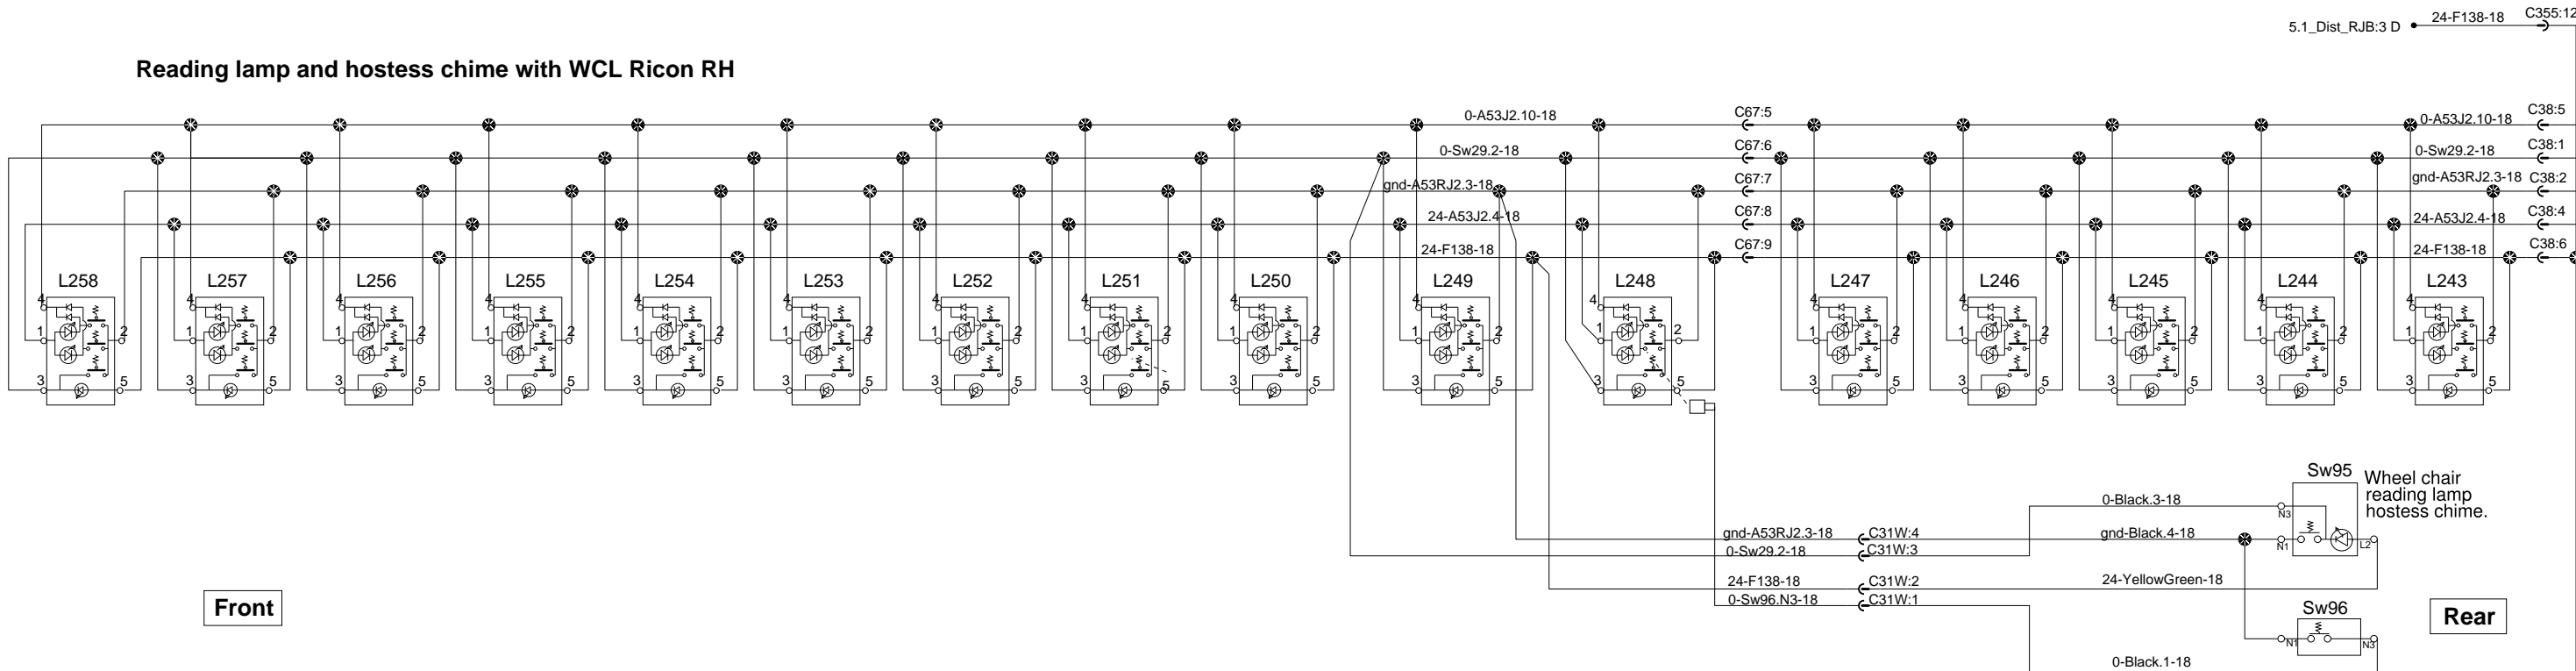

Reading lamp and hostess chime

Reading lamp and hostess chime with WCL Ricon RH