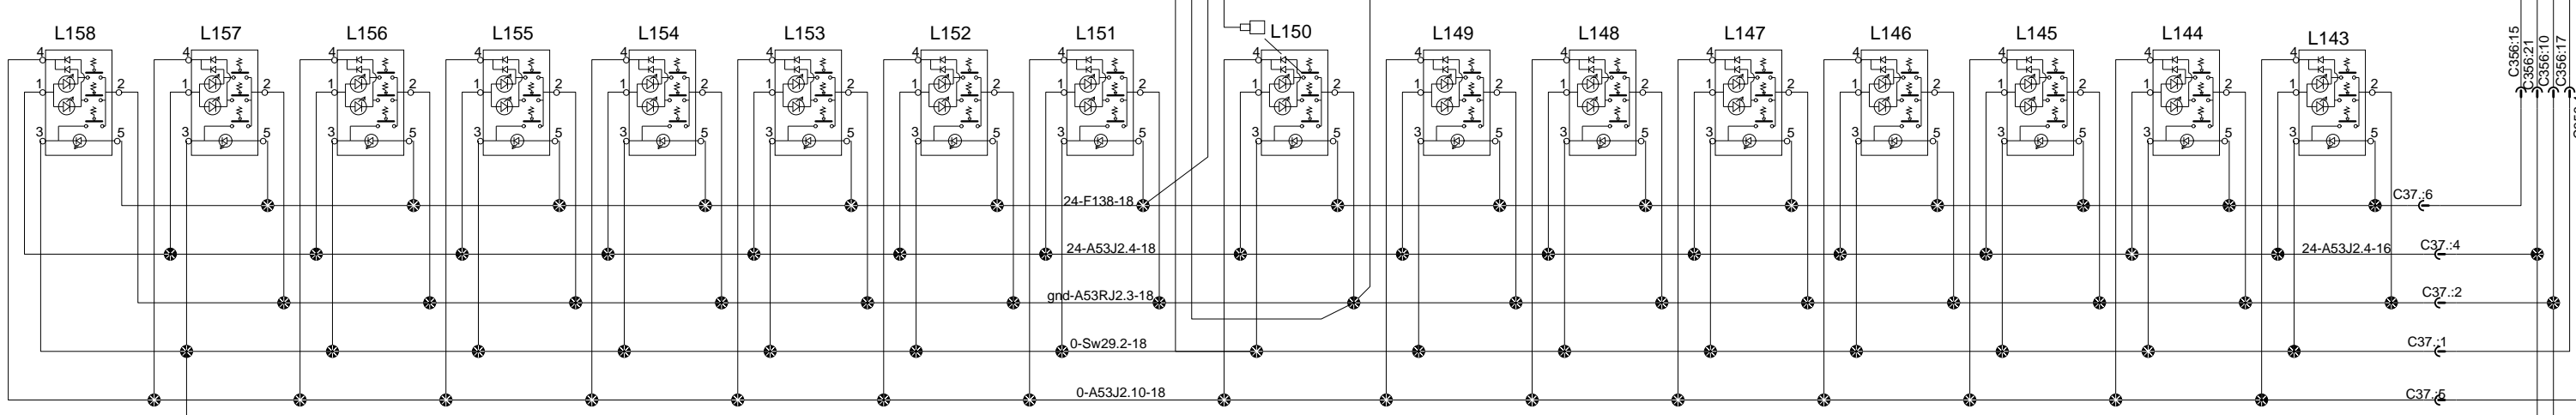

Reading lamp and hostess chime

Reading lamp and hostess chime with WCL Ricon RH

Front

Rear

Reading lamp and hostess chime LH

Sw29 Hostess Chime Switch

Sw26 Reading Lamps Switch

Reading lamp clean mode input

- 19.1_Driver_Lights:3 D ● 12-Pot1-18
- 2.1_Gnd_Electro:1 A ● gnd-00A-18
- 4.1_Dist_12V_FJB:3 E ● 12-A45J1.7-18

- 19.1_Driver_Lights:3 D ● 12-Pot1-18
- 2.1_Gnd_Electro:1 A ● gnd-00A-18
- 4.1_Dist_12V_FJB:3 E ● 12-A45J1.7-18
- 23.1_Indirect_Lights:0 A ● 0-Sw25.6-18