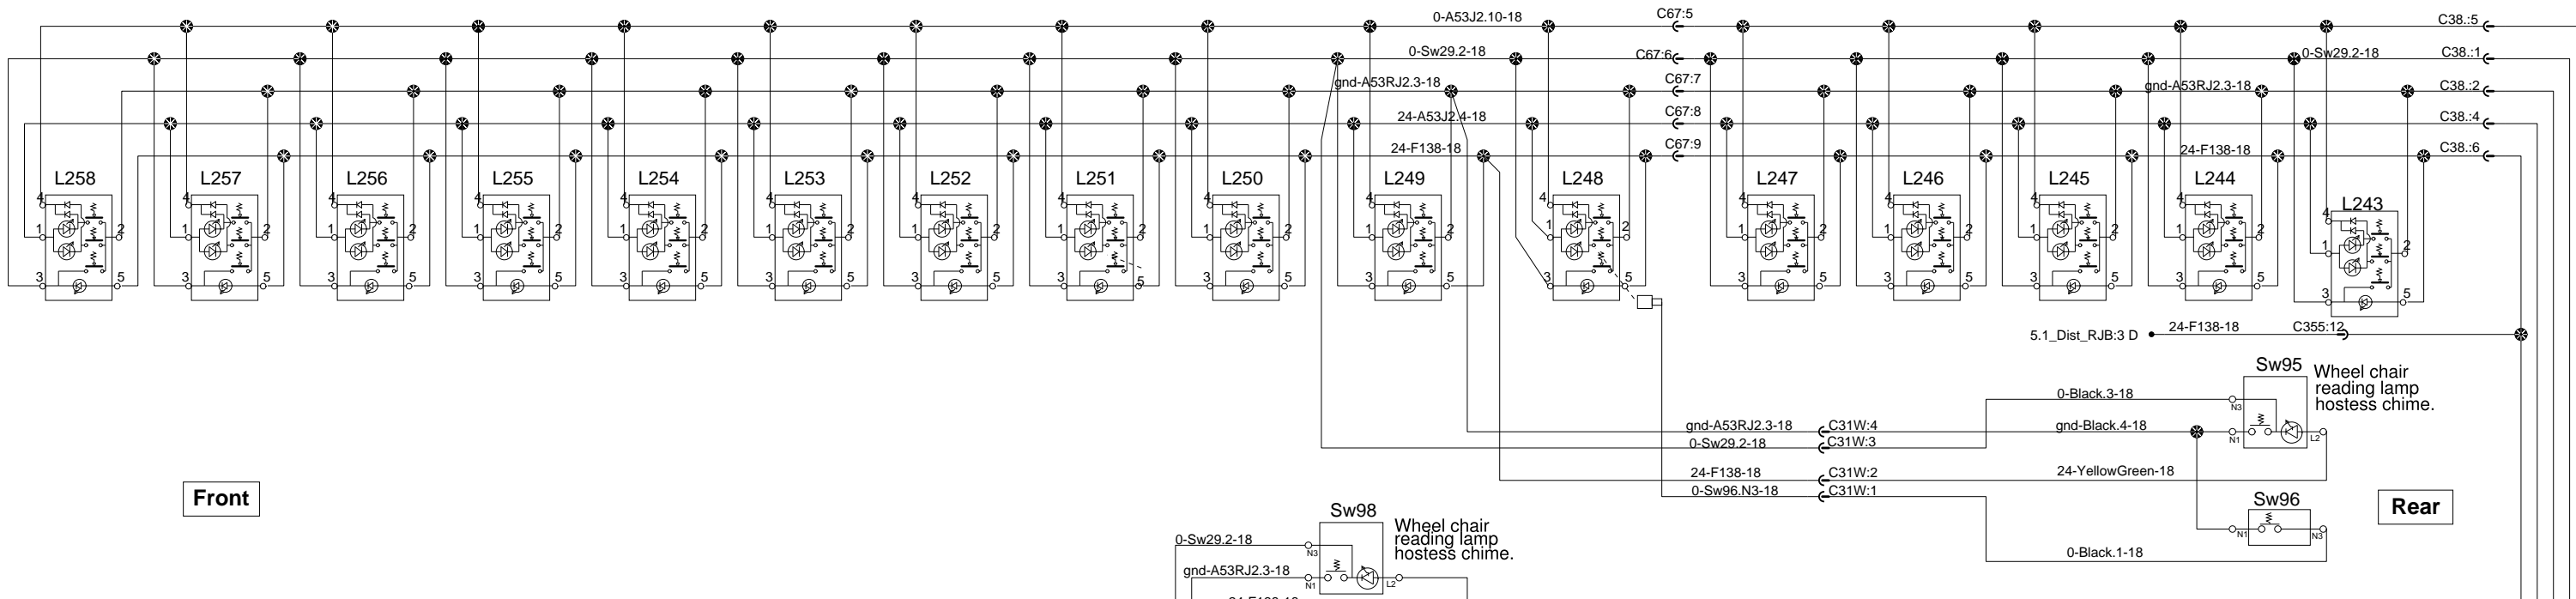

Reading lamp and hostess chime

Reading lamp and hostess chime with WCL Ricon RH

Front

Rear

Reading lamp and hostess chime LH

Sw29 Hostess Chime Switch

Sw26 Reading Lamps Switch

Reading lamp clean mode input

- 19.1_Driver_Lights:3 D ● 12-Pot1-18
- 2.1_Gnd_Electro:1 A ● gnd-00A-18
- 4.1_Dist_12V_FJB:3 E ● 12-A45J1.7-18

- 19.1_Driver_Lights:3 D ● 12-Pot1-18
- 2.1_Gnd_Electro:1 A ● gnd-00A-18
- 4.1_Dist_12V_FJB:3 E ● 12-A45J1.7-18
- 23.1_Indirect_Lights:0 A ● 0-Sw25.6-18