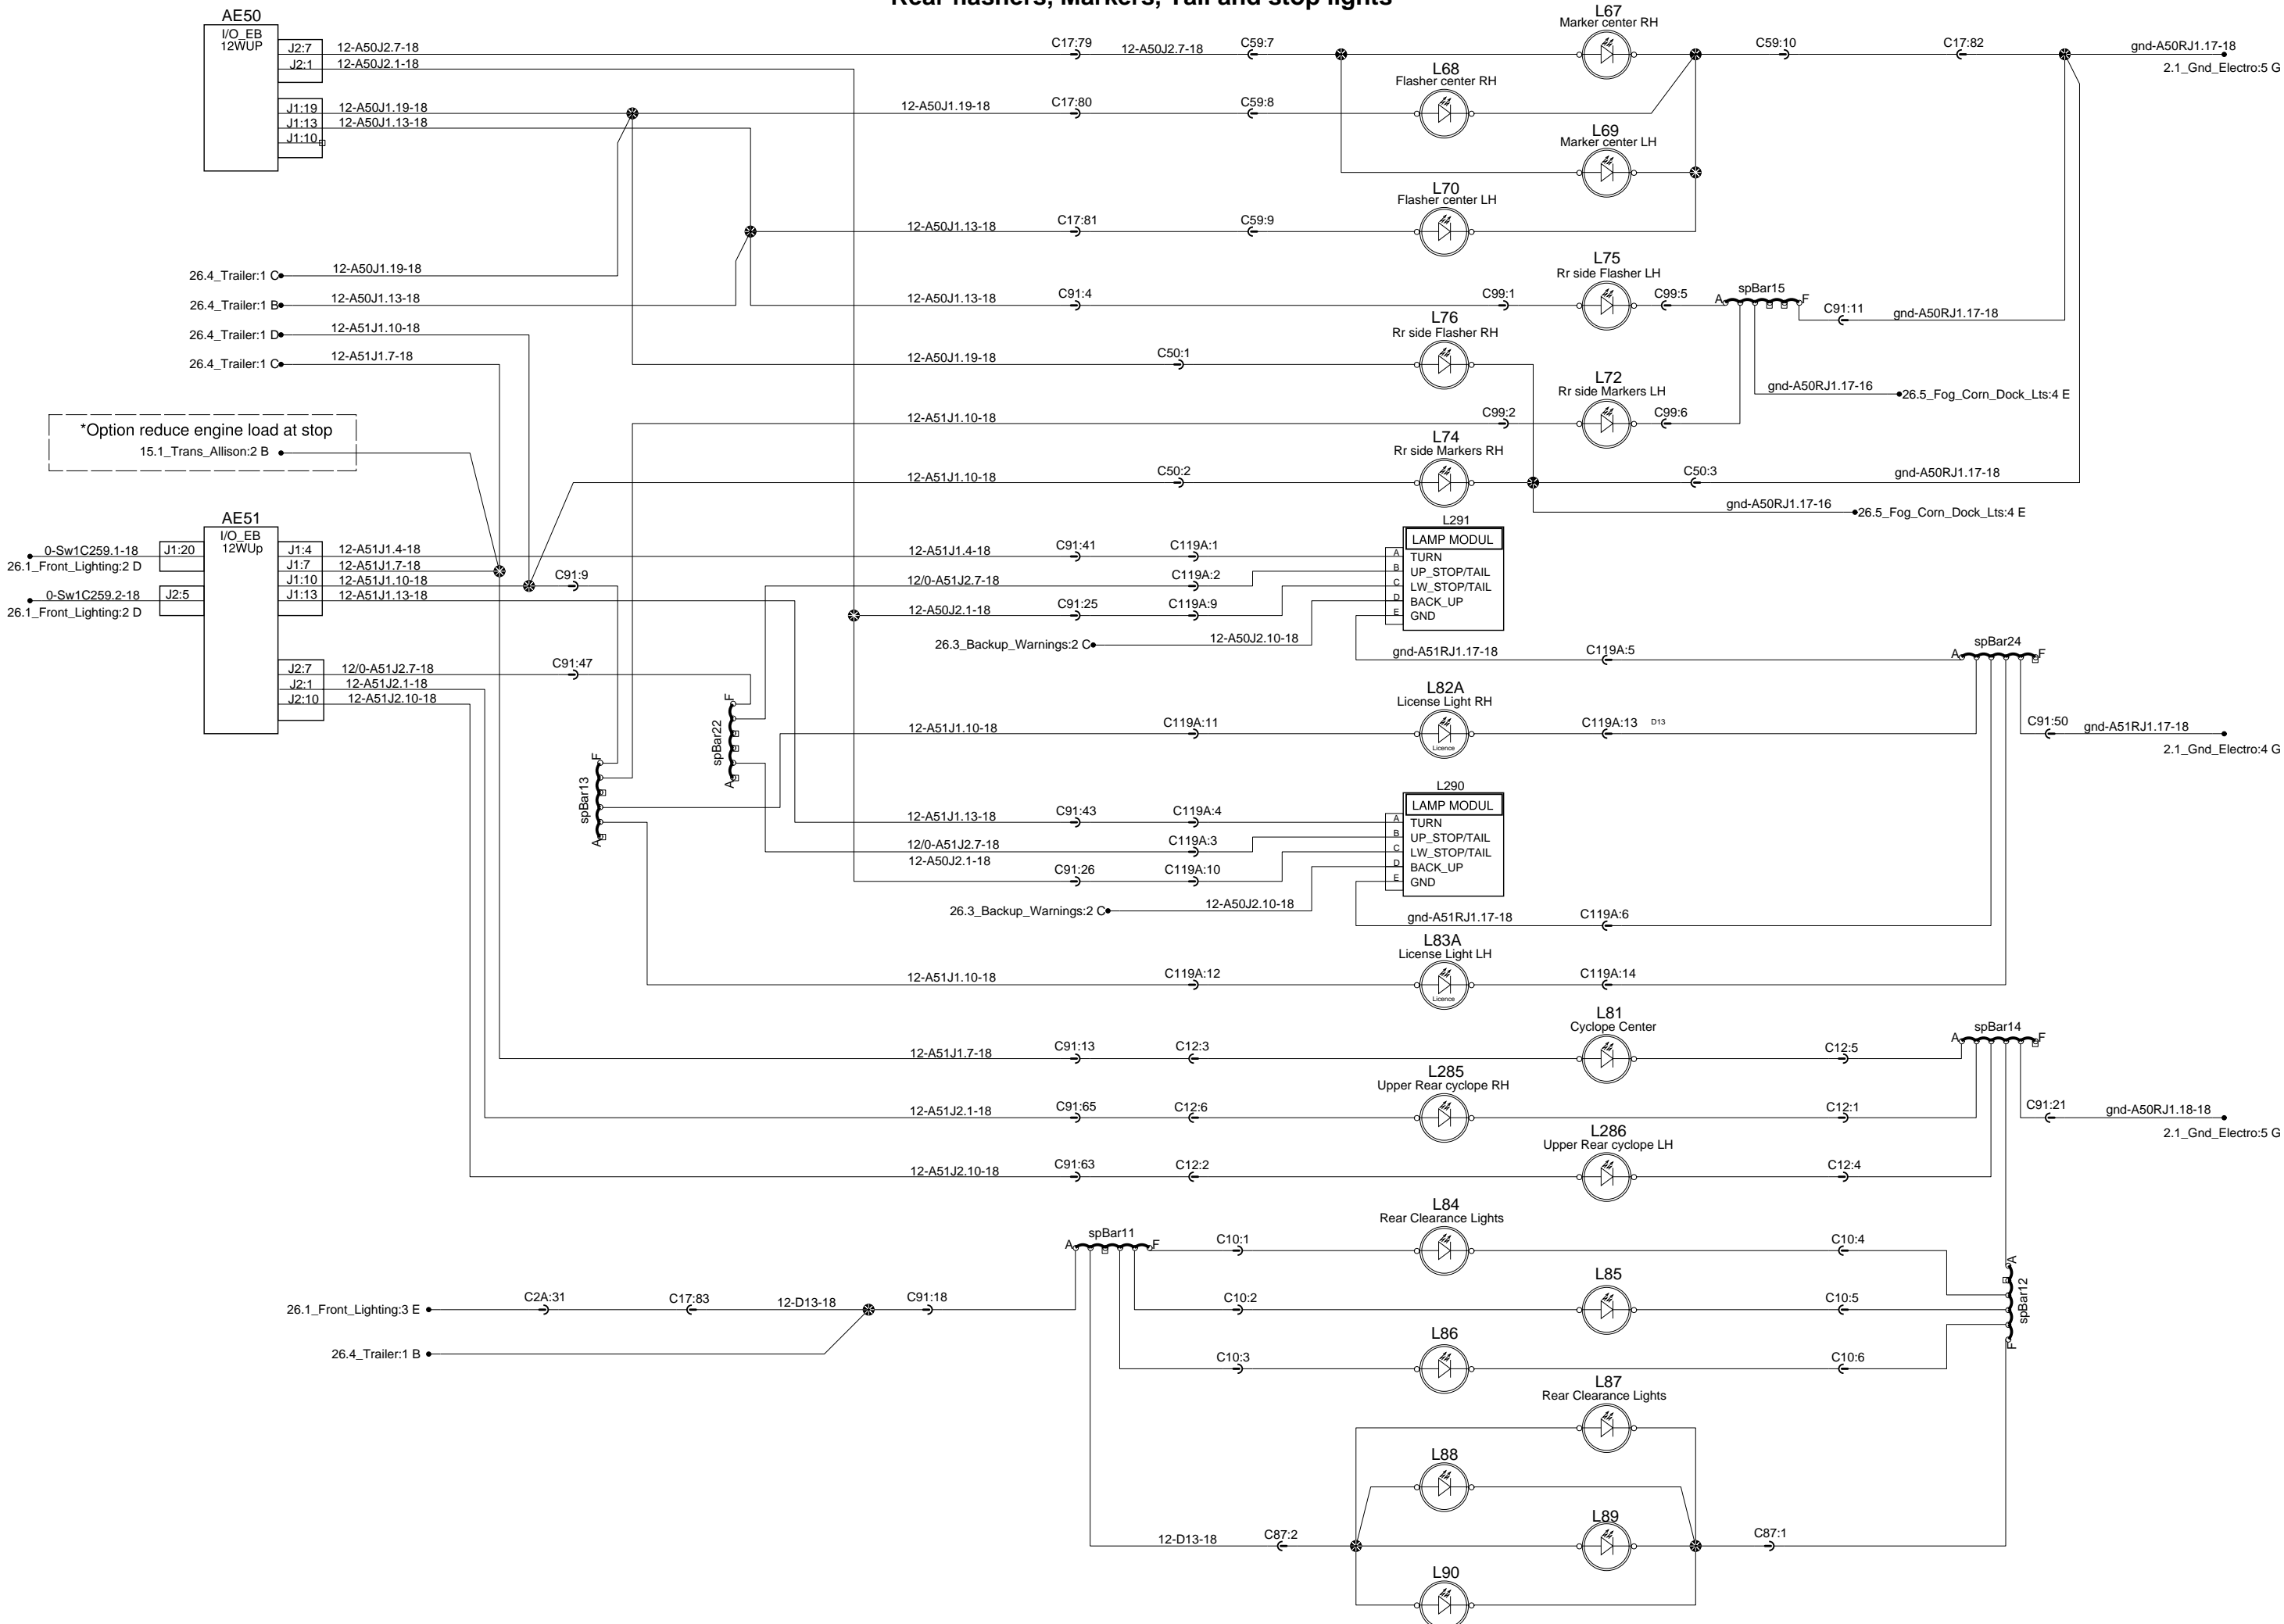

Rear flashers, Markers, Tail and stop lights

*Option reduce engine load at stop
15.1_Trans_Allison:2 B