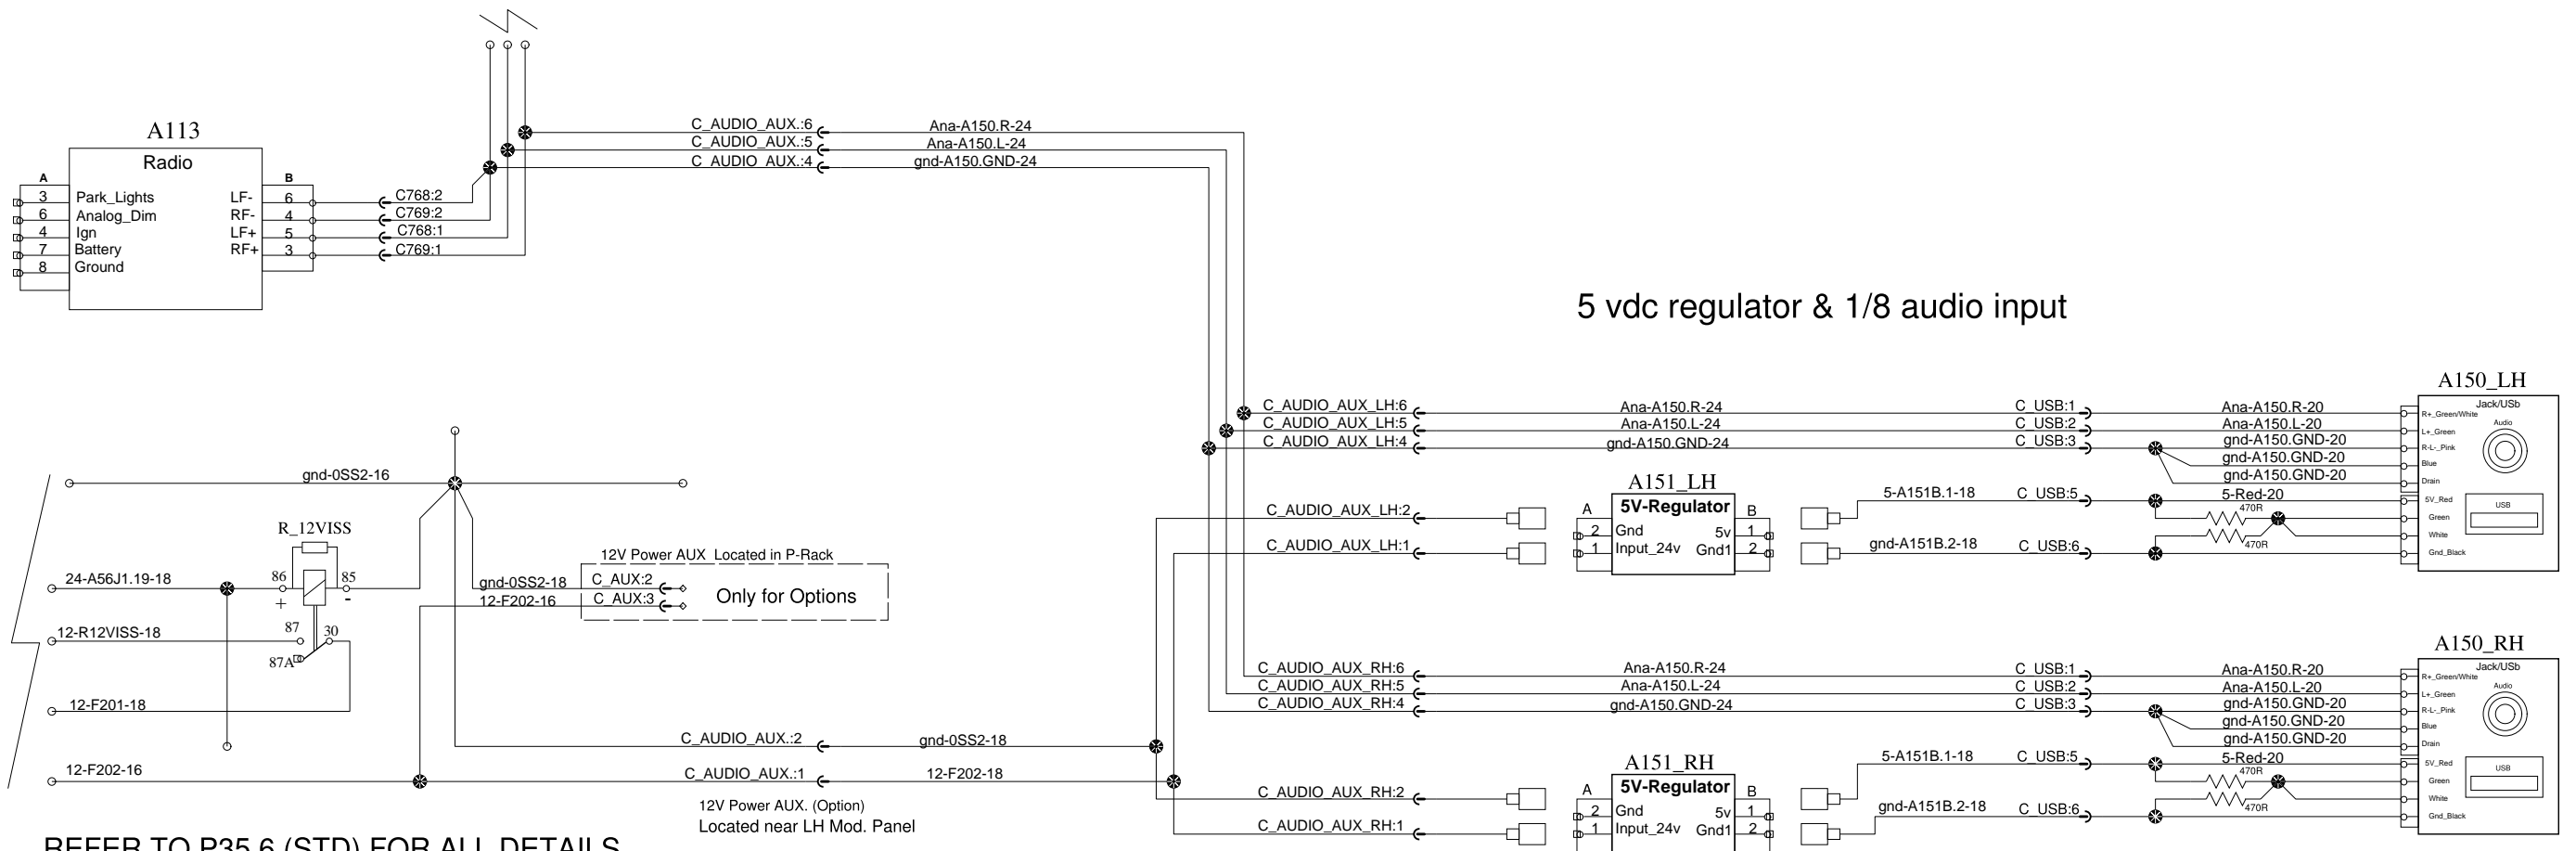

Video System Dual HDMI port (one per Modesty Panel) Customer Adaptation

Up to VSS A121
VDS Aux_Audio Inputs

REFER TO P35.6 (STD) FOR ALL DETAILS