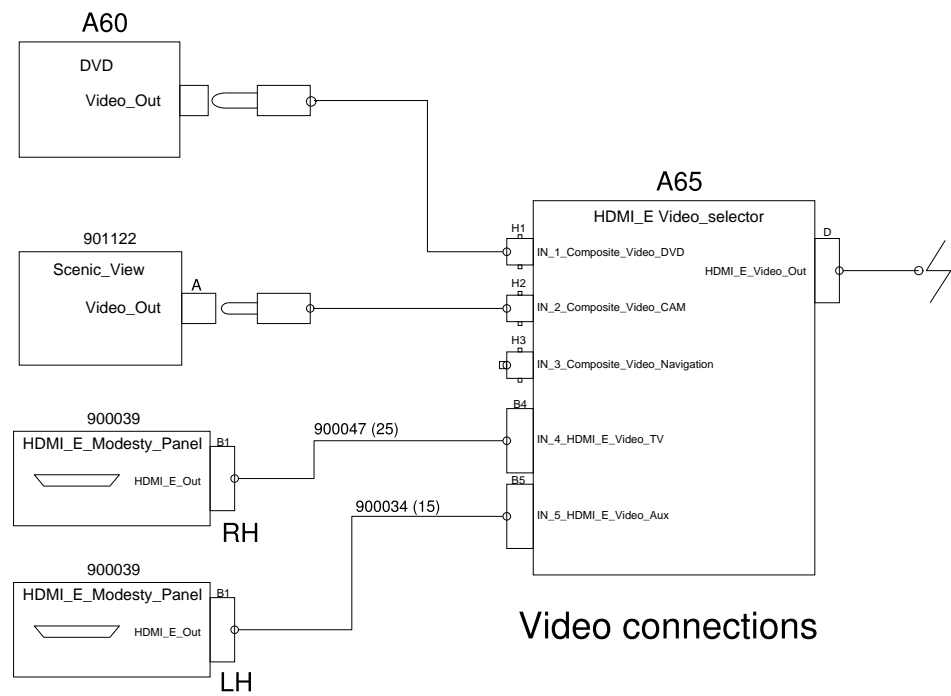

Video System Dual HDMI port (one per Modesty Panel) Customer Adaptation

Up to VSS A121
VDS Aux_Audio Inputs

REFER TO P35.6 (STD) FOR ALL DETAILS