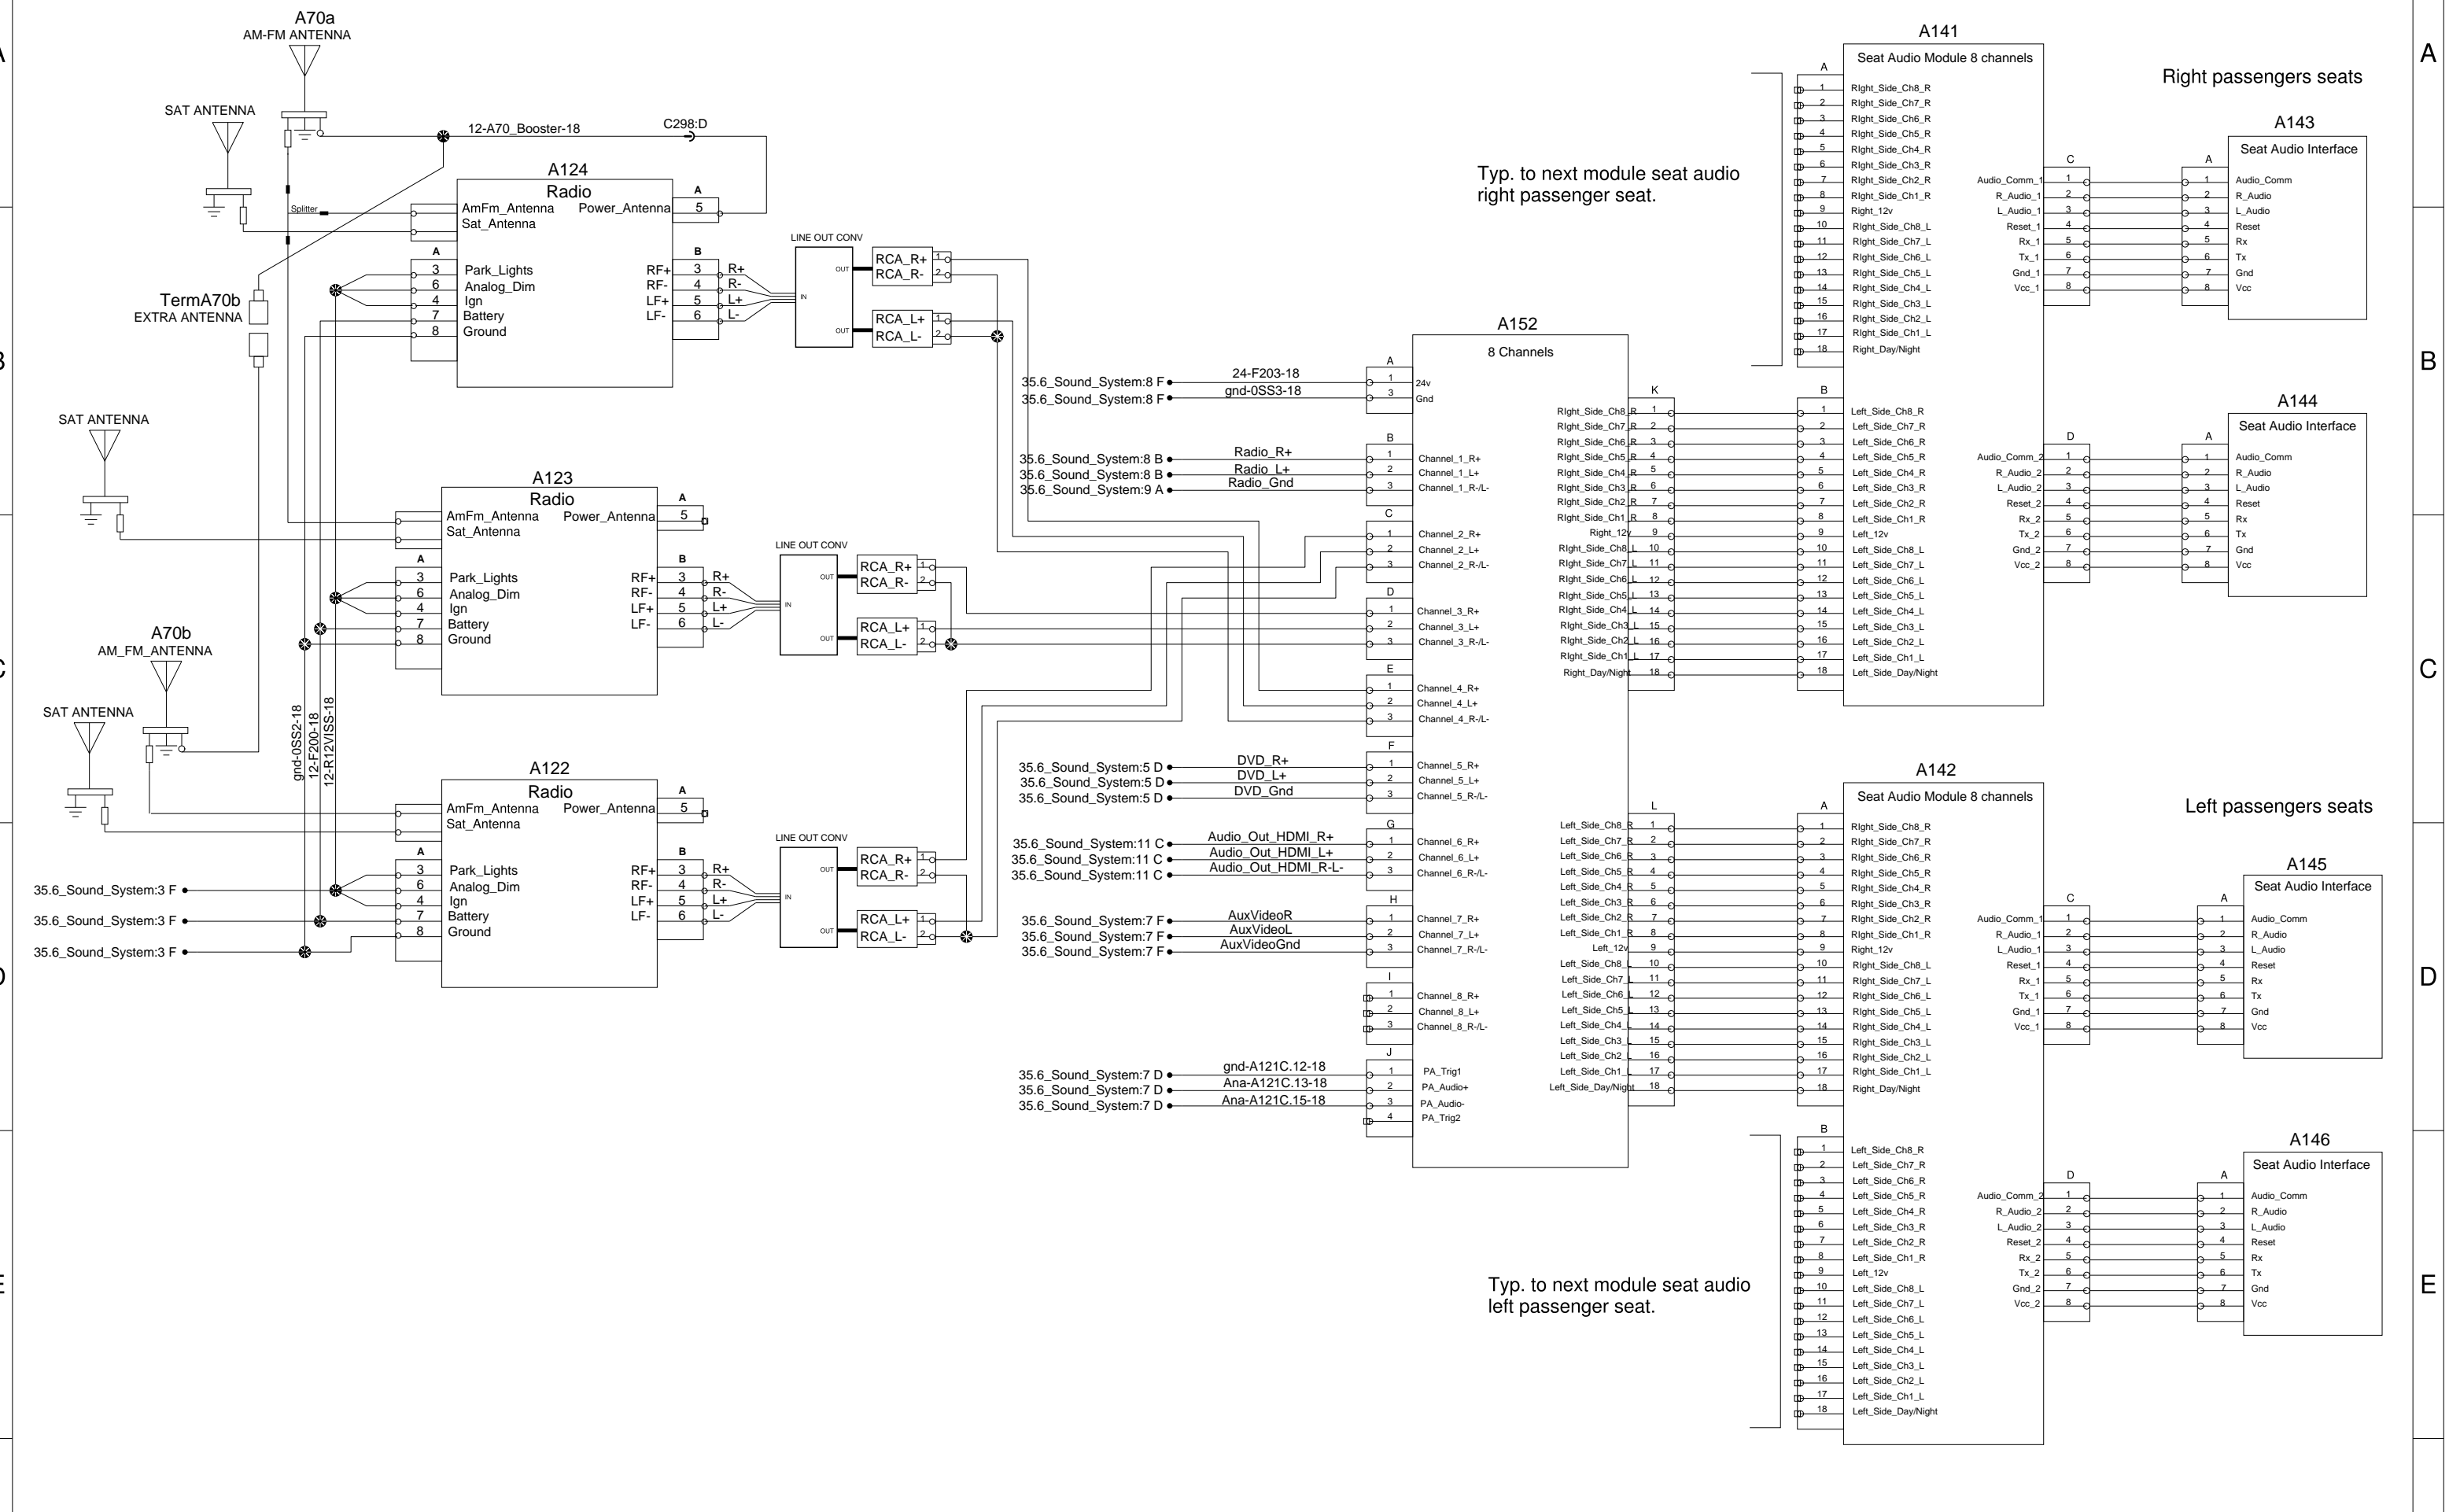

# 8 channels seat audio system HDMI

Typ. to next module seat audio right passenger seat.

Typ. to next module seat audio left passenger seat.