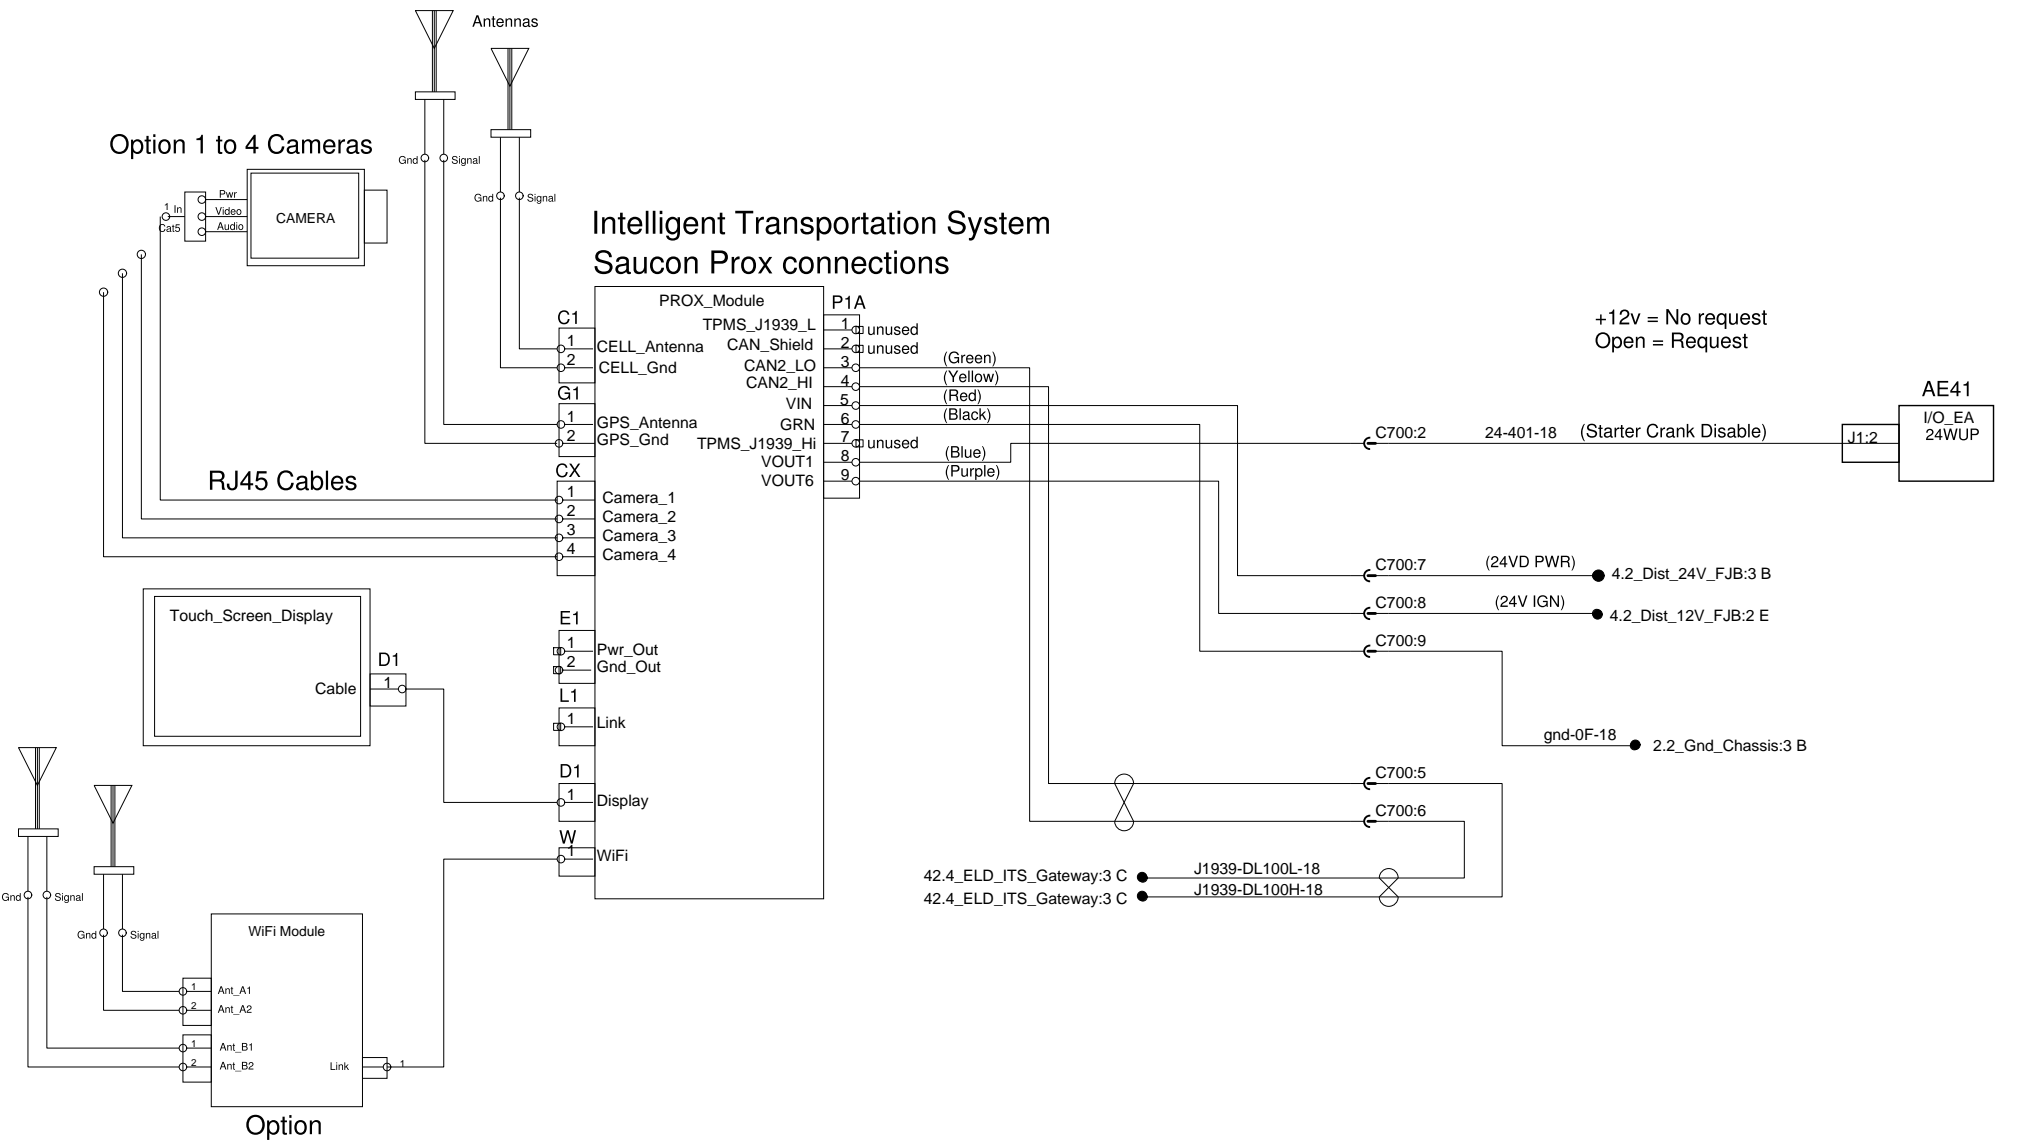

Saucon Prox ELD - with 4 Cameras Customer Adaptation

+12v = No request
Open = Request