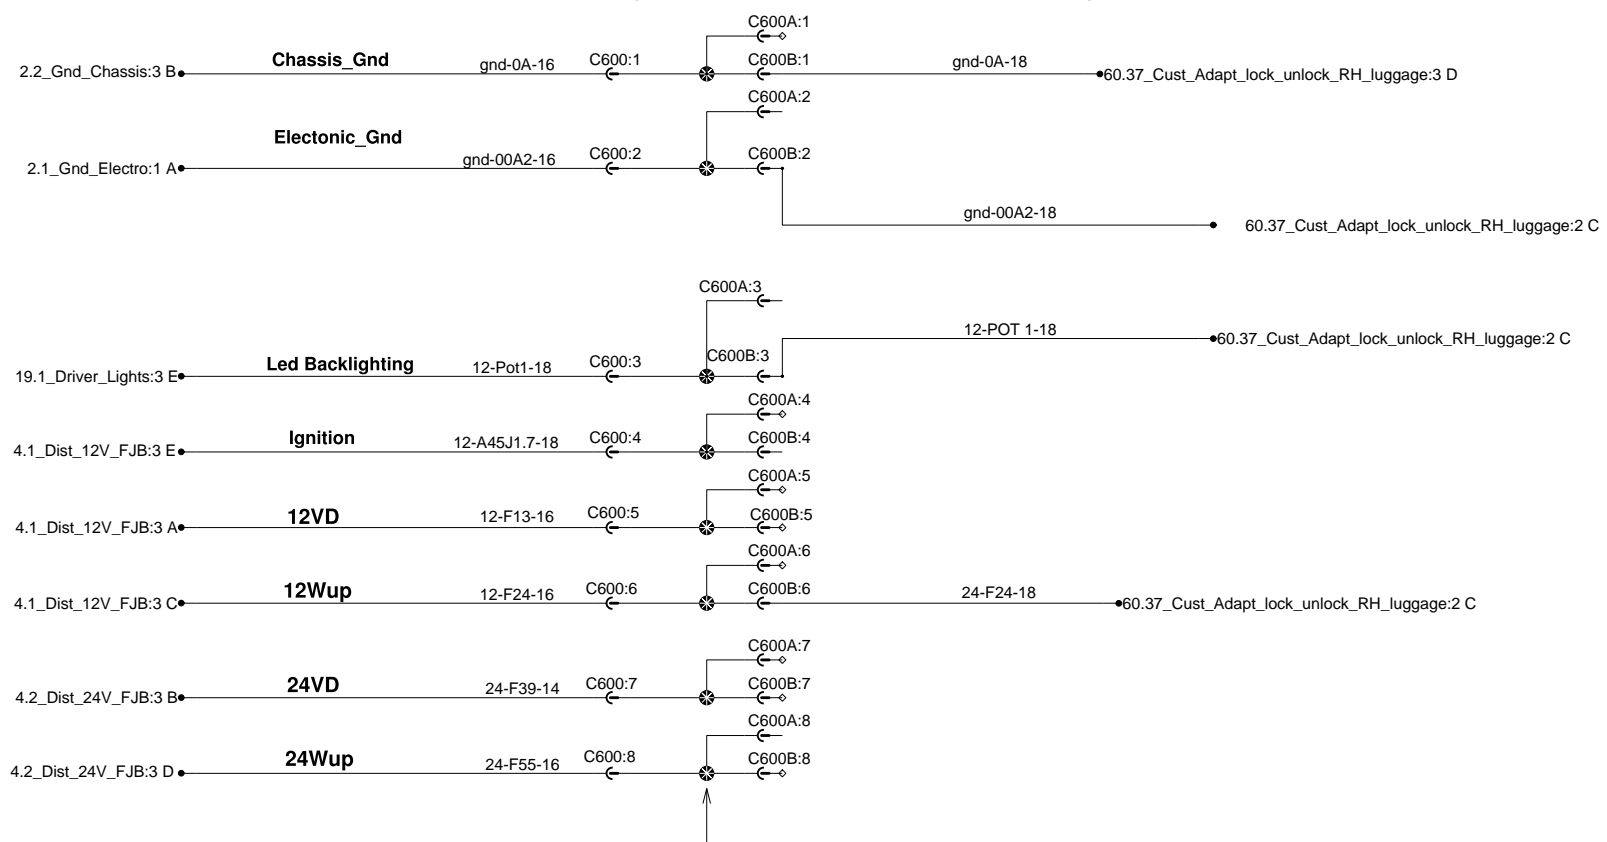

Customer Adaptation Dash Interface (Central Dashboard Connector)

069920 Interconnect 'Y' are used
if there's more than one option