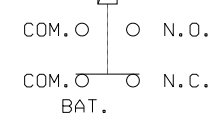

## WIRING DIAGRAM KEYS

- BLK BLACK
- YEL YELLOW
- RED RED
- WH WHITE
- GRY GREY
- ORA ORANGE
- BLU BLUE
- GRN GREEN
- BRN BROWN
- PUR PURPLE
- PK PINK

- RR. JCT BOX - JUNCTION BLOCK
- FR. JCT PANEL - JUNCTION BLOCK
- BATT. CPT - JUNCTION BLOCK