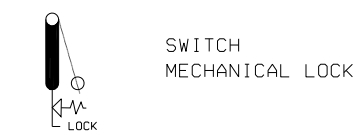

## WIRING DIAGRAM KEYS

- BLK BLACK
- YEL YELLOW
- RED RED
- WH WHITE
- GRY GREY
- ORA ORANGE
- BLU BLUE
- GRN GREEN
- BRN BROWN
- PUR PURPLE
- PK PINK

- RR. JCT BOX - JUNCTION BLOCK
- FR. JCT PANEL - JUNCTION BLOCK
- BATT. CPT - JUNCTION BLOCK