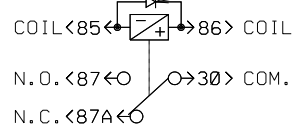

## WIRING DIAGRAM KEYS

- BLK BLACK
- YEL YELLOW
- RED RED
- WH WHITE
- GRY GREY
- ORA ORANGE
- BLU BLUE
- GRN GREEN
- BRN BROWN
- PUR PURPLE
- PK PINK

- RR. JCT BOX - JUNCTION BLOCK
- FR. JCT PANEL - JUNCTION BLOCK
- BATT. CPT - JUNCTION BLOCK