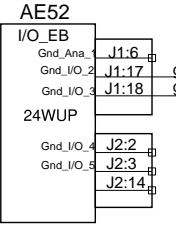

WCL

FJB Electronic GND

RJB Electronic GND