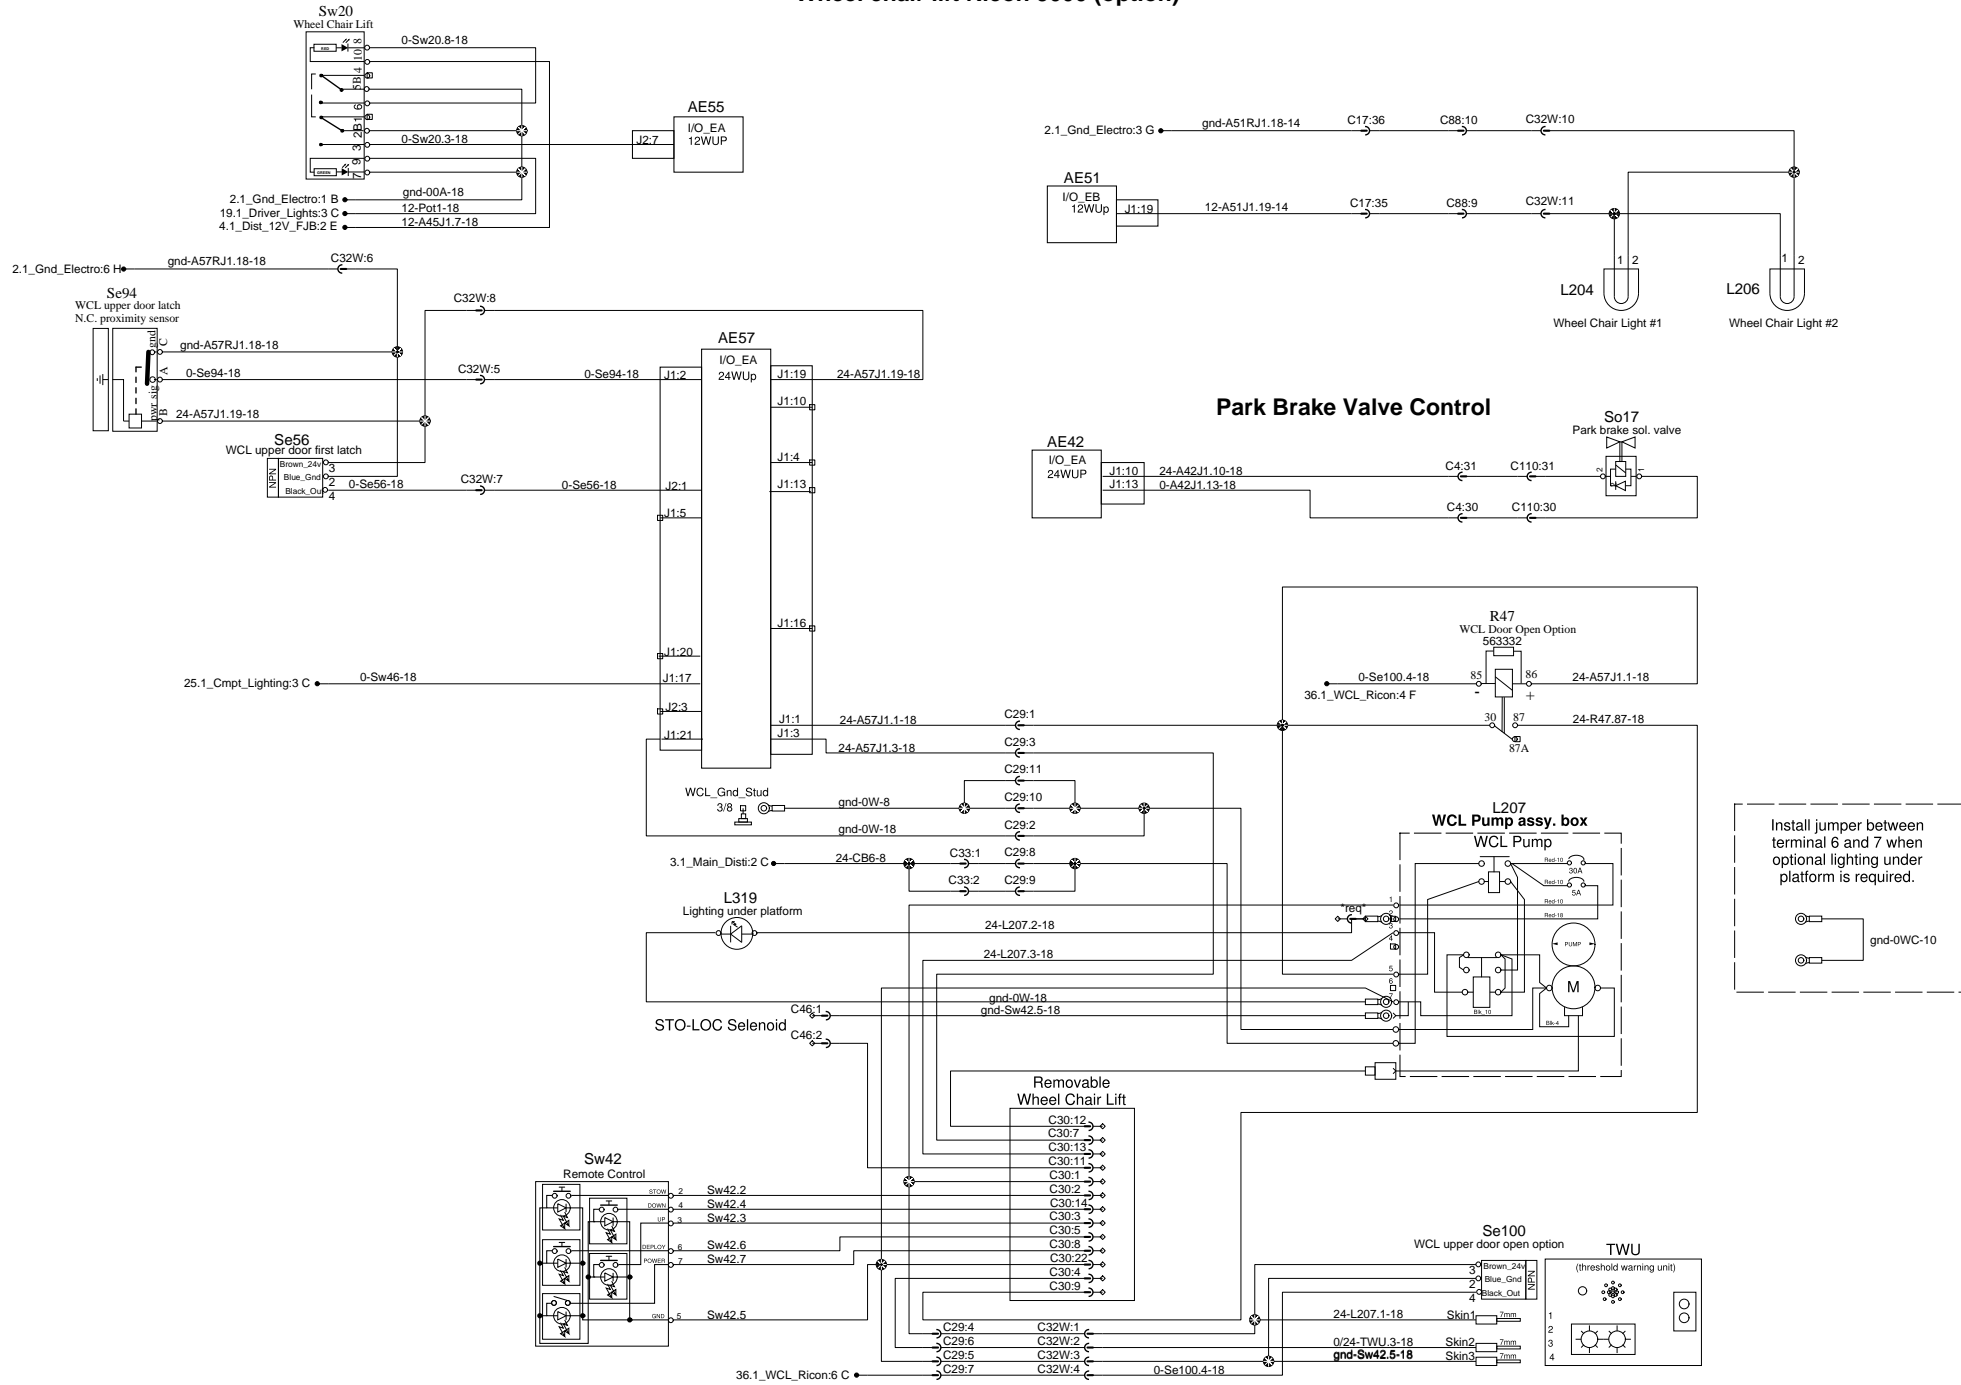

# Wheel chair lift Ricon 9000 (option)

Install jumper between terminal 6 and 7 when optional lighting under platform is required.