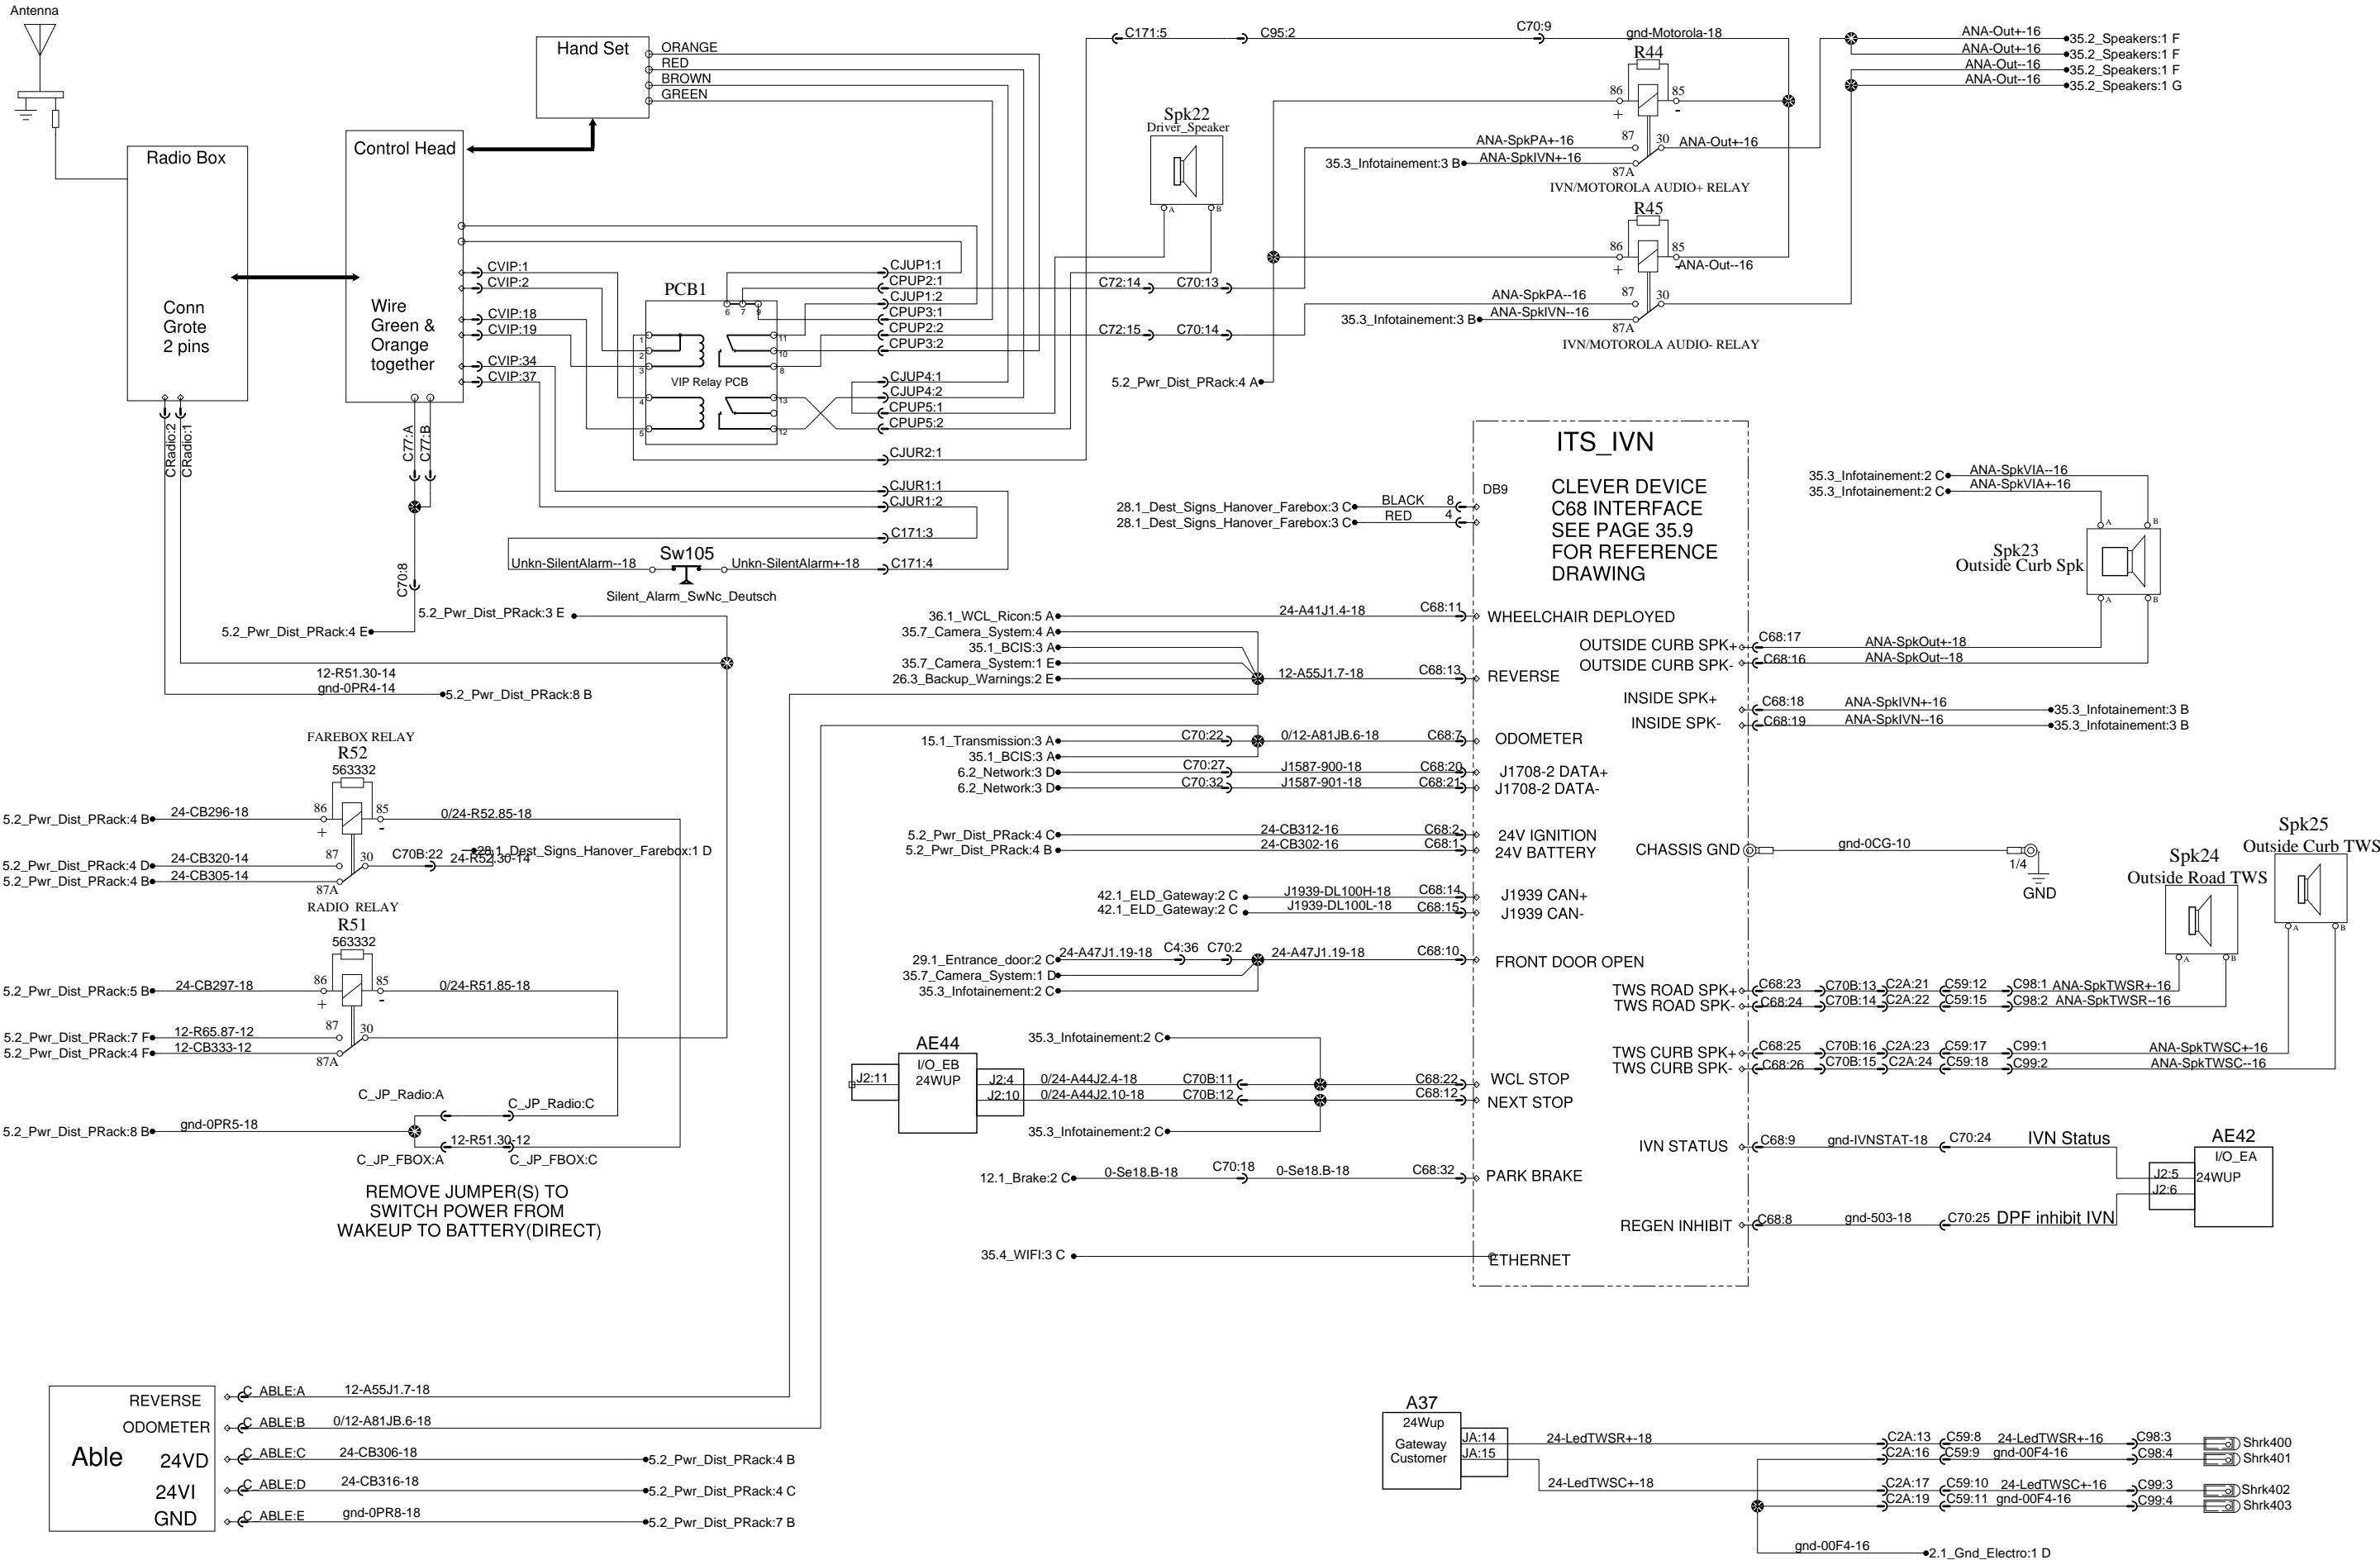

ITS_IVN

REVERSE	ABLE:A	12-A55J1.7-18	
ODOMETER	ABLE:B	0/12-A81JB.6-18	
Able 24VD	ABLE:C	24-CB306-18	5.2_Pwr_Dist_P Rack:4 B
24VI	ABLE:D	24-CB316-18	5.2_Pwr_Dist_P Rack:4 C
GND	ABLE:E	gnd-0PR8-18	5.2_Pwr_Dist_P Rack:7 B