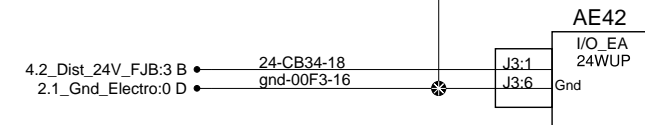

Front junction box

Multiplex power supply distribution

Dash

WCL Cmpt.

Rear junction box

RH Console

Evaporator Cmpt.

Parcel rack junction box Rear left parcel rack