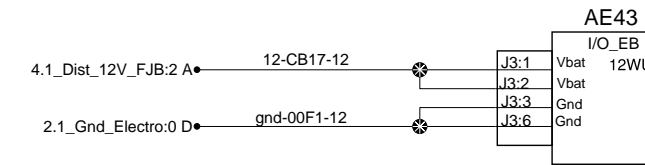

Front junction box

Multiplex power supply distribution

Dash

WCL Cmpt.

Rear junction box

RH Console

Evaporator Cmpt.

Parcel rack junction box Rear left parcel rack