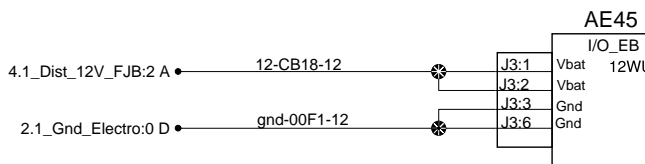

Front junction box

Multiplex power supply distribution

Dash

WCL Cmpt.

Rear junction box

RH Console

Evaporator Cmpt.

Parcel rack junction box Rear left parcel rack