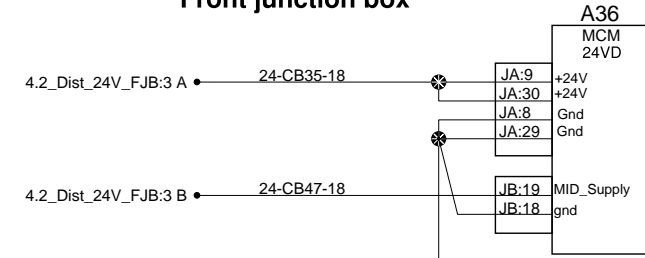

Front junction box

Multiplex power supply distribution

Dash

WCL Cmpt.

Rear junction box

RH Console

Evaporator Cmpt.

Parcel rack junction box Rear left parcel rack