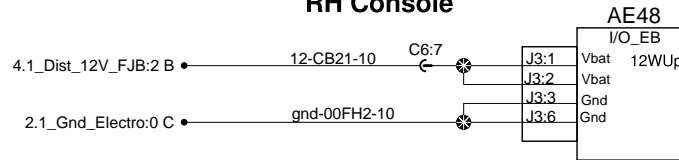

Front junction box

Multiplex power supply distribution

Dash

WCL Cmpt.

Rear junction box

RH Console

Evaporator Cmpt.

Parcel rack junction box Rear left parcel rack