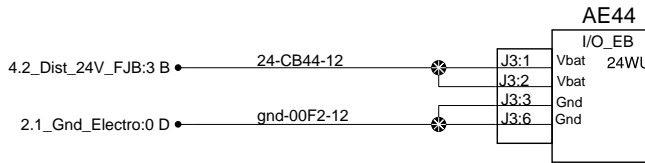

Front junction box

Multiplex power supply distribution

Dash

WCL Cmpt.

Rear junction box

RH Console

Evaporator Cmpt.

Parcel rack junction box Rear left parcel rack