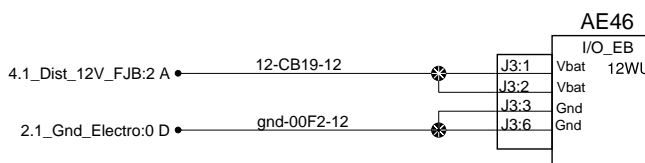

Front junction box

Multiplex power supply distribution

Dash

WCL Cmpt.

Rear junction box

RH Console

Evaporator Cmpt.

Parcel rack junction box Rear left parcel rack