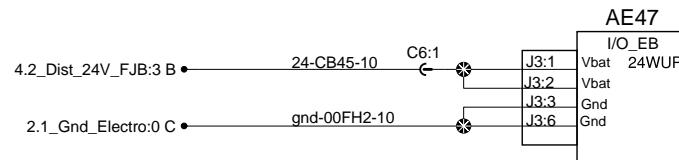

Front junction box

Multiplex power supply distribution

Dash

WCL Cmpt.

Rear junction box

RH Console

Evaporator Cmpt.

Parcel rack junction box Rear left parcel rack