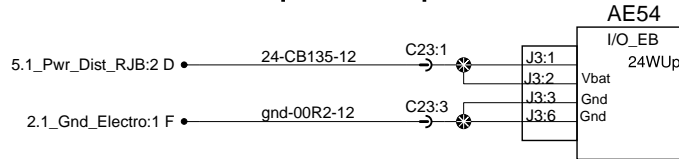

Front junction box

Multiplex power supply distribution

Dash

WCL Cmpt.

Rear junction box

RH Console

Evaporator Cmpt.

Parcel rack junction box Rear left parcel rack