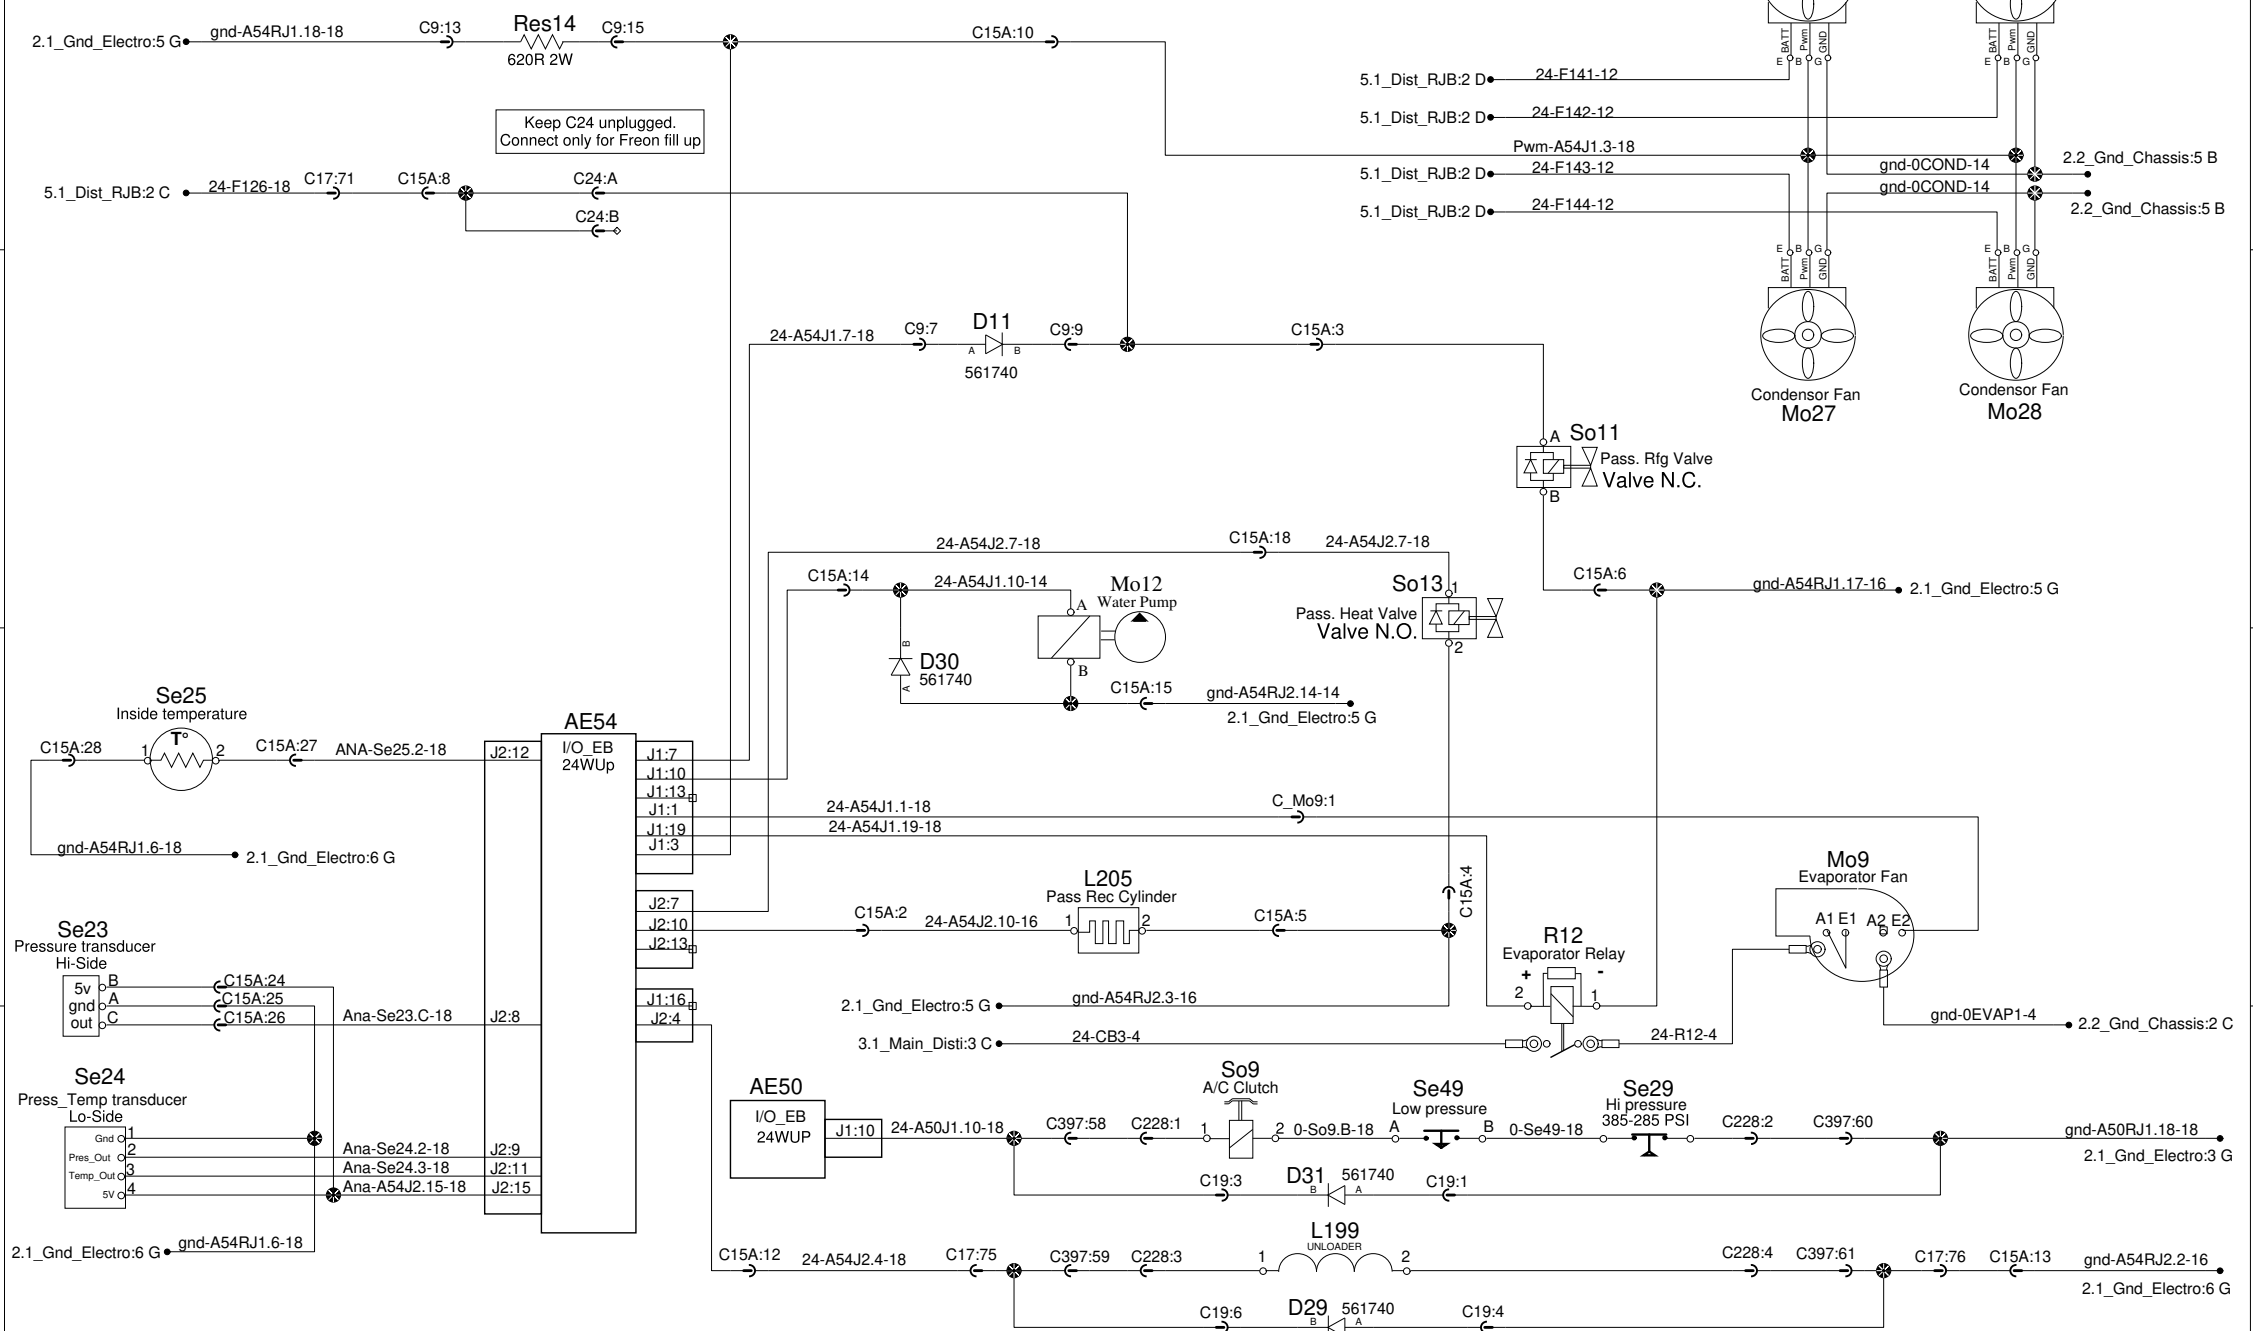

Hvac passengers

Keep C24 unplugged.
Connect only for Freon fill up