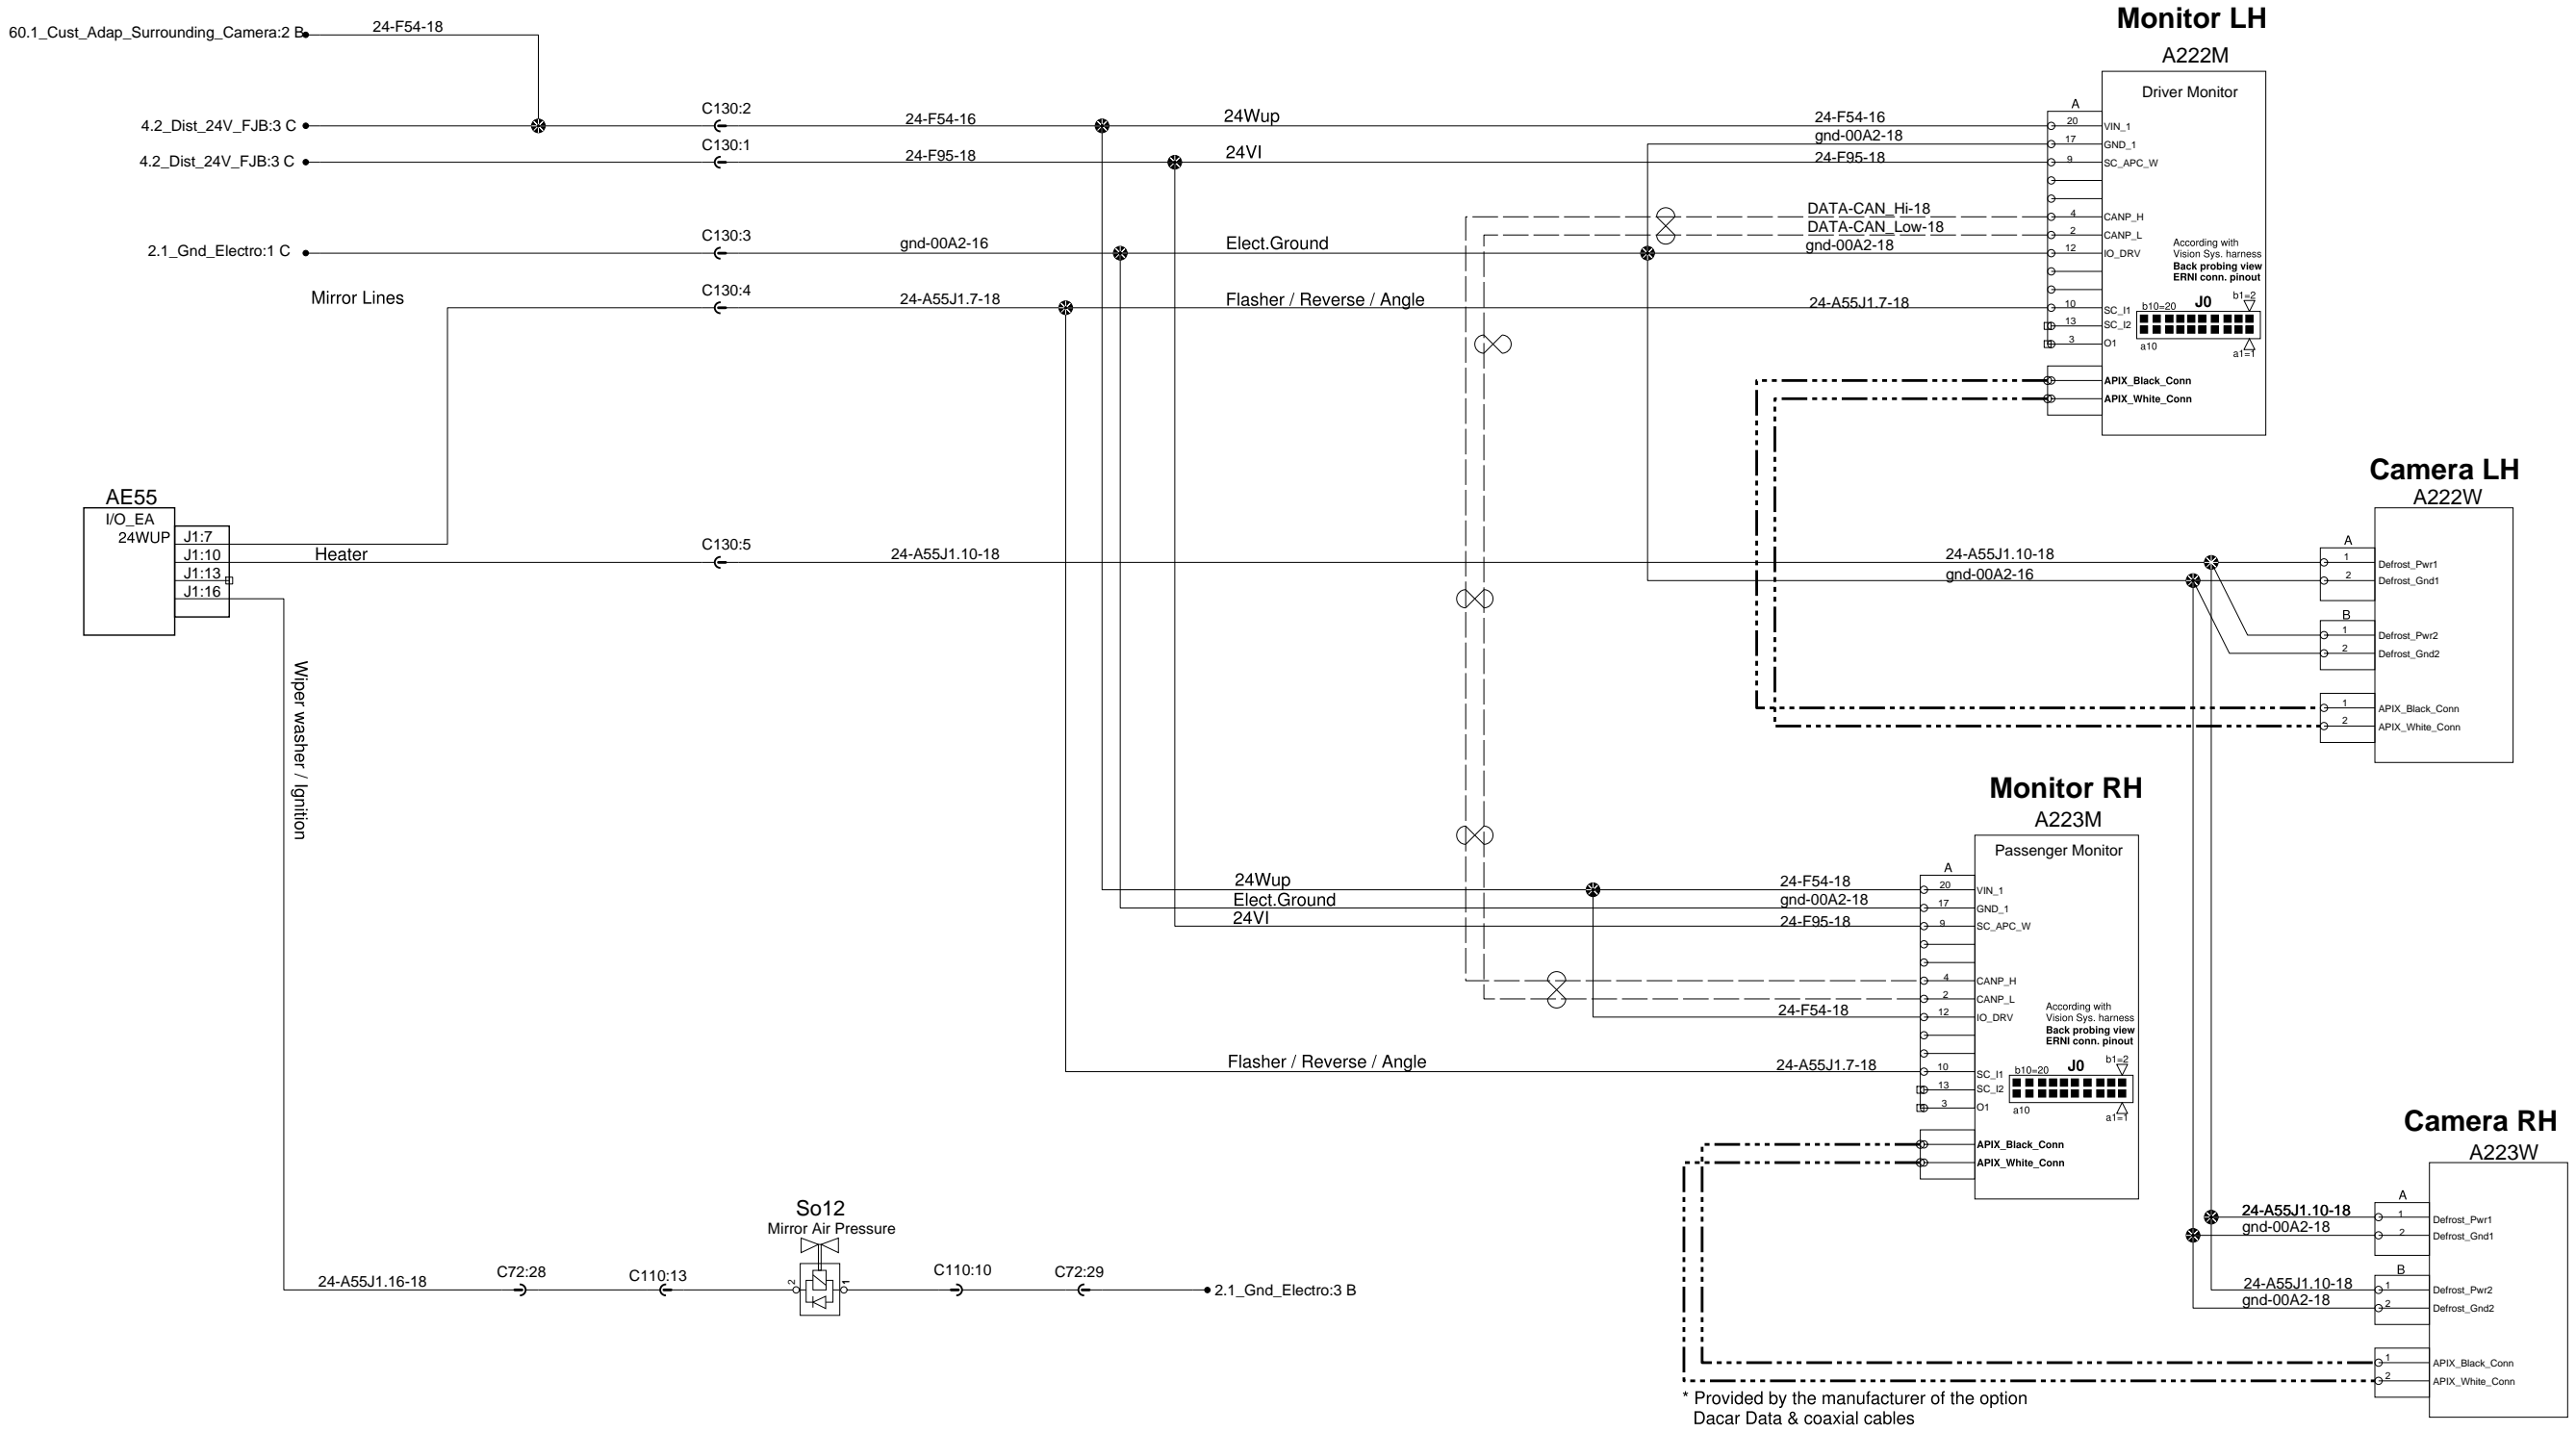

Electronic Mirrors (eMirrors)

Info: Mirrors remains ON about 2 minutes after Ignition key turn OFF

* Provided by the manufacturer of the option Dacar Data & coaxial cables