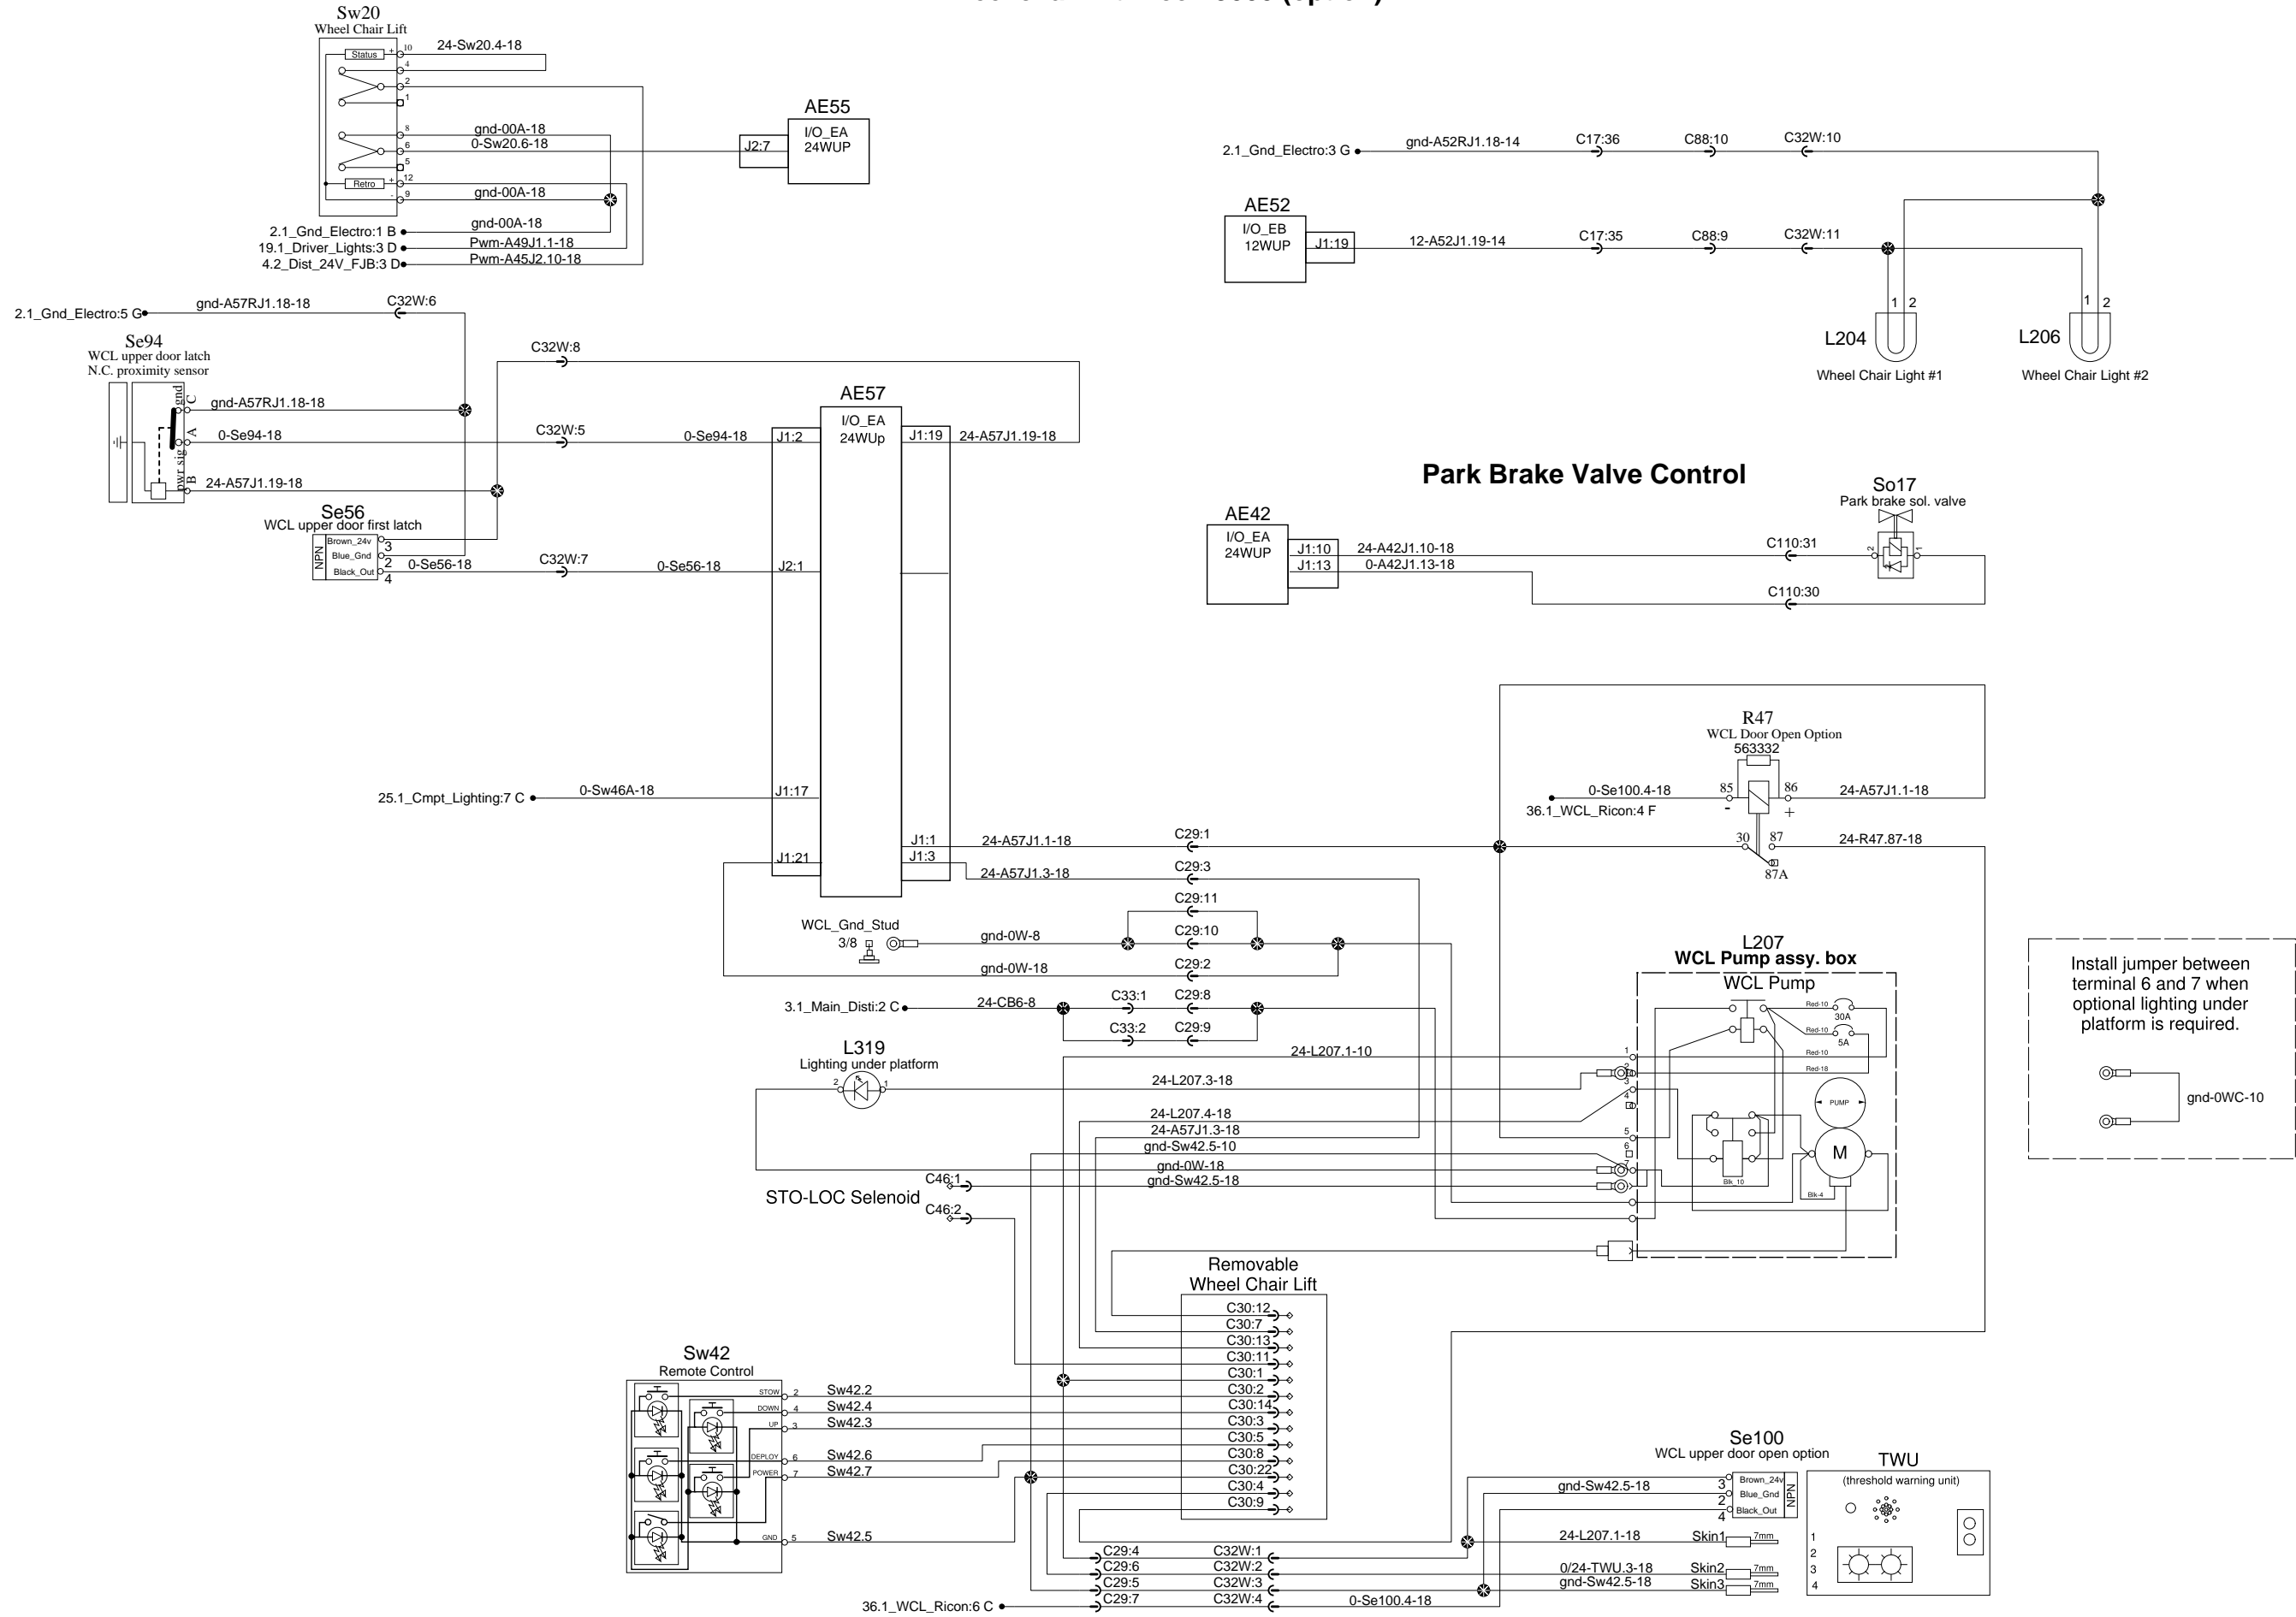

Wheel chair lift Ricon 9000 (option)

Install jumper between terminal 6 and 7 when optional lighting under platform is required.