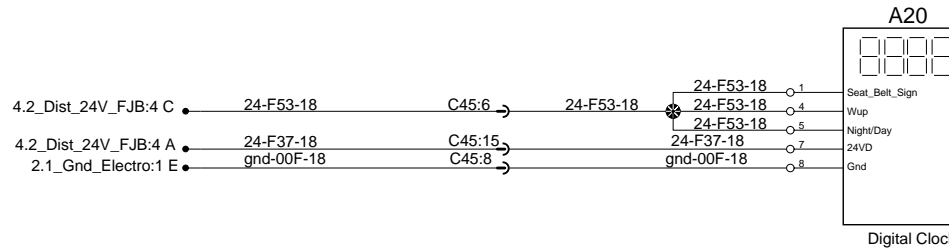

Digital clock & Back-up Camera

12 or 24 hours digital clock

Back-up camera