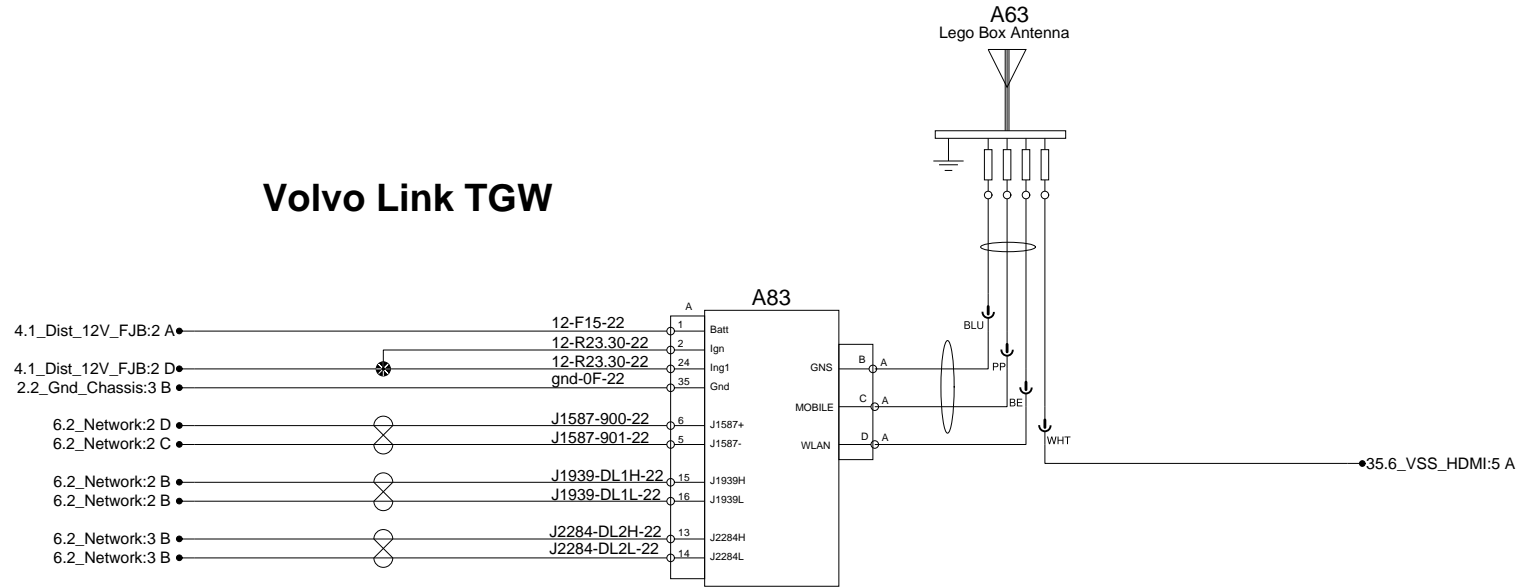

Volvo Link TGW

Air Dryer Electric Control and Heater