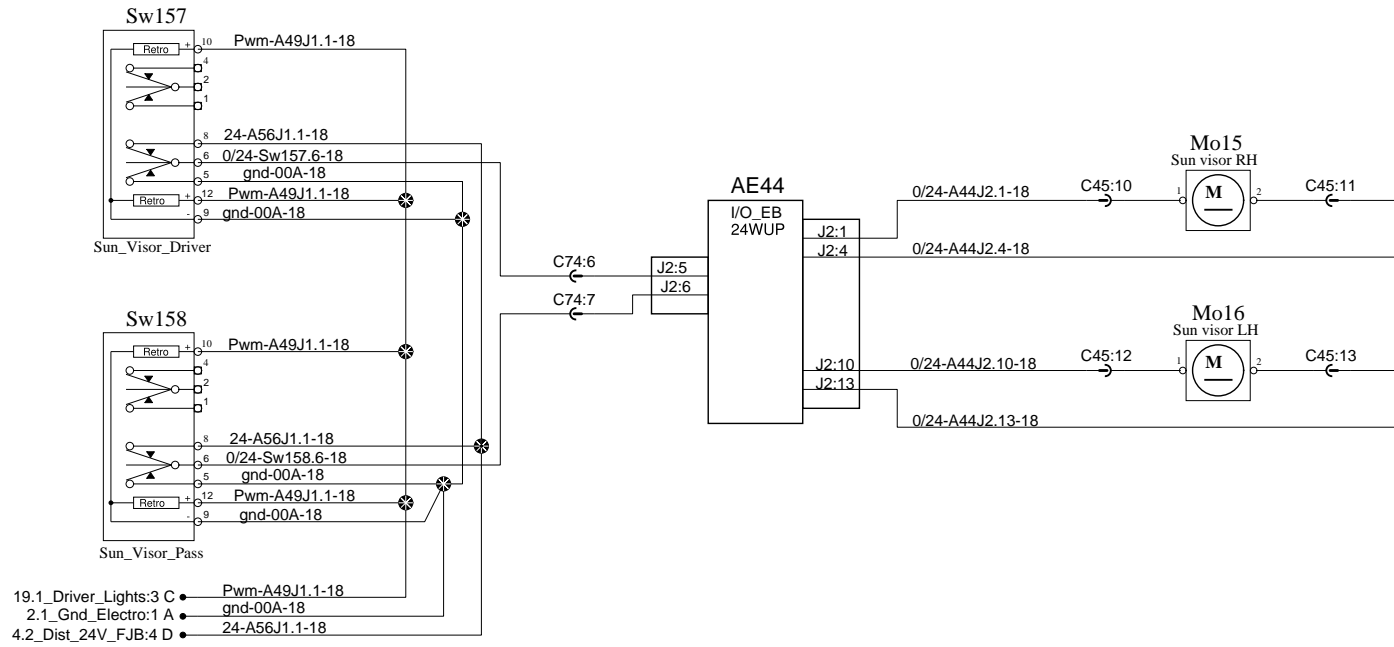

Sun Visors

- 19.1_Driver_Lights:3 C ● Pwm-A49J1.1-18
- 2.1_Gnd_Electro:1 A ● gnd-00A-18
- 4.2_Dist_24V_FJB:4 D ● 24-A56J1.1-18