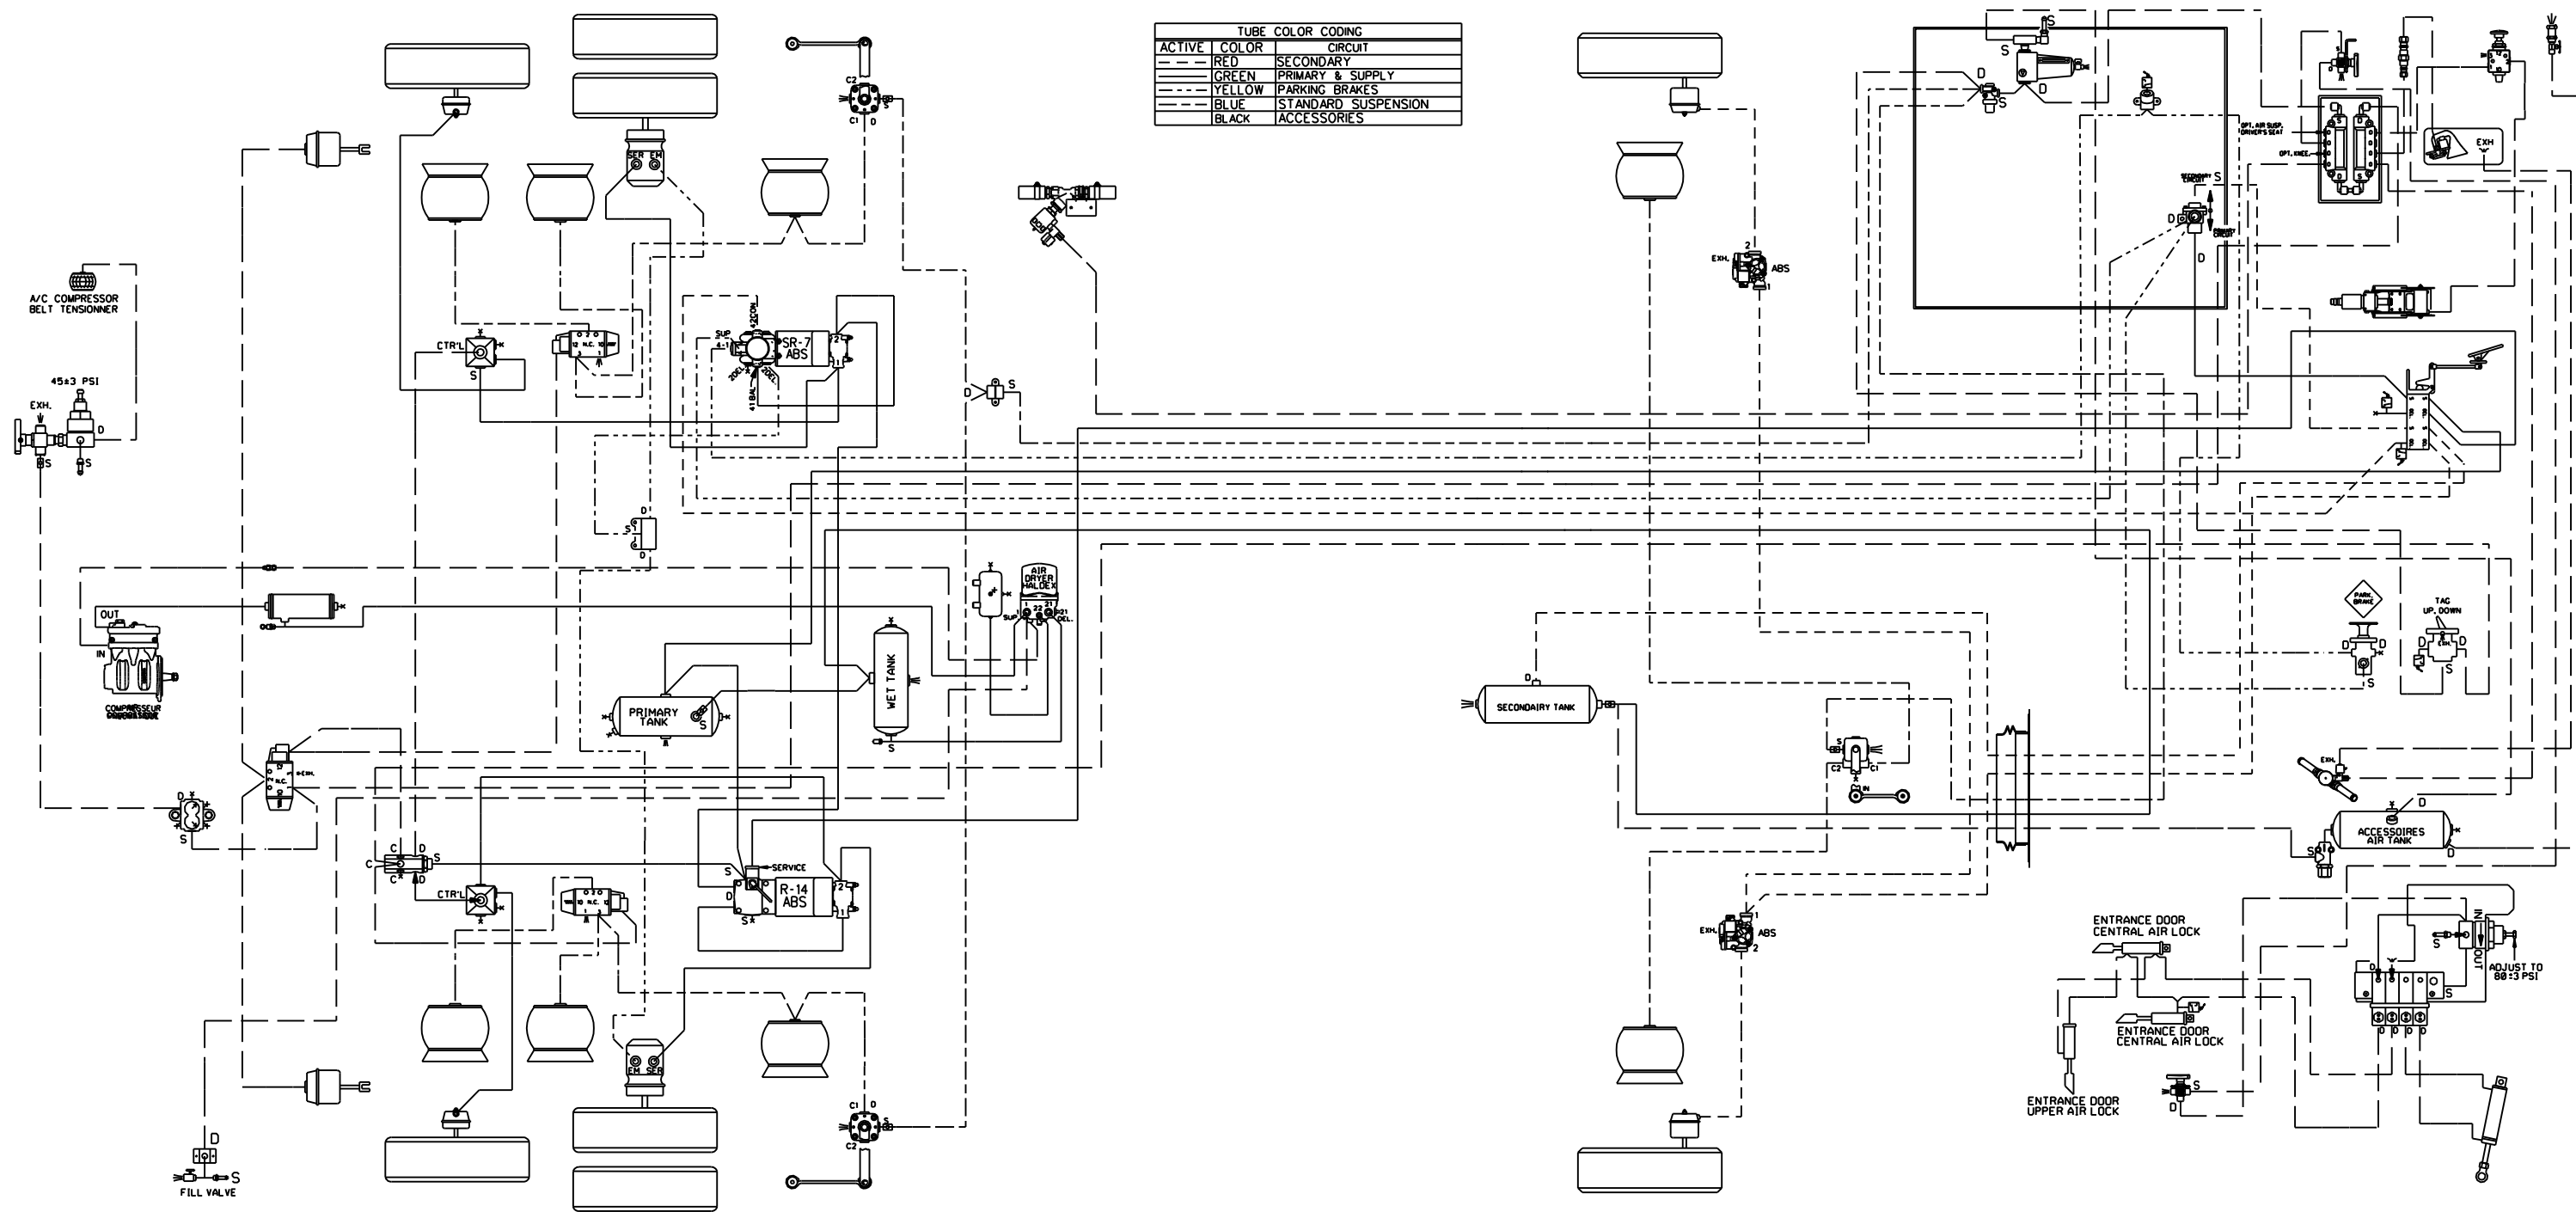

TUBE COLOR CODING	
ACTIVE COLOR	CIRCUIT
RED	SECONDARY
GREEN	PRIMARY & SUPPLY
YELLOW	PARKING BRAKES
BLUE	STANDARD SUSPENSION
BLACK	ACCESSORIES

PREVOST

DESCRIPTION:

H3 COACHES, WITH FRONT BEAM AXLE
FULL PNEUMATIC SYSTEM

REV.:

B

PAGE:

DATE:

2011/09

D140381 P1.1